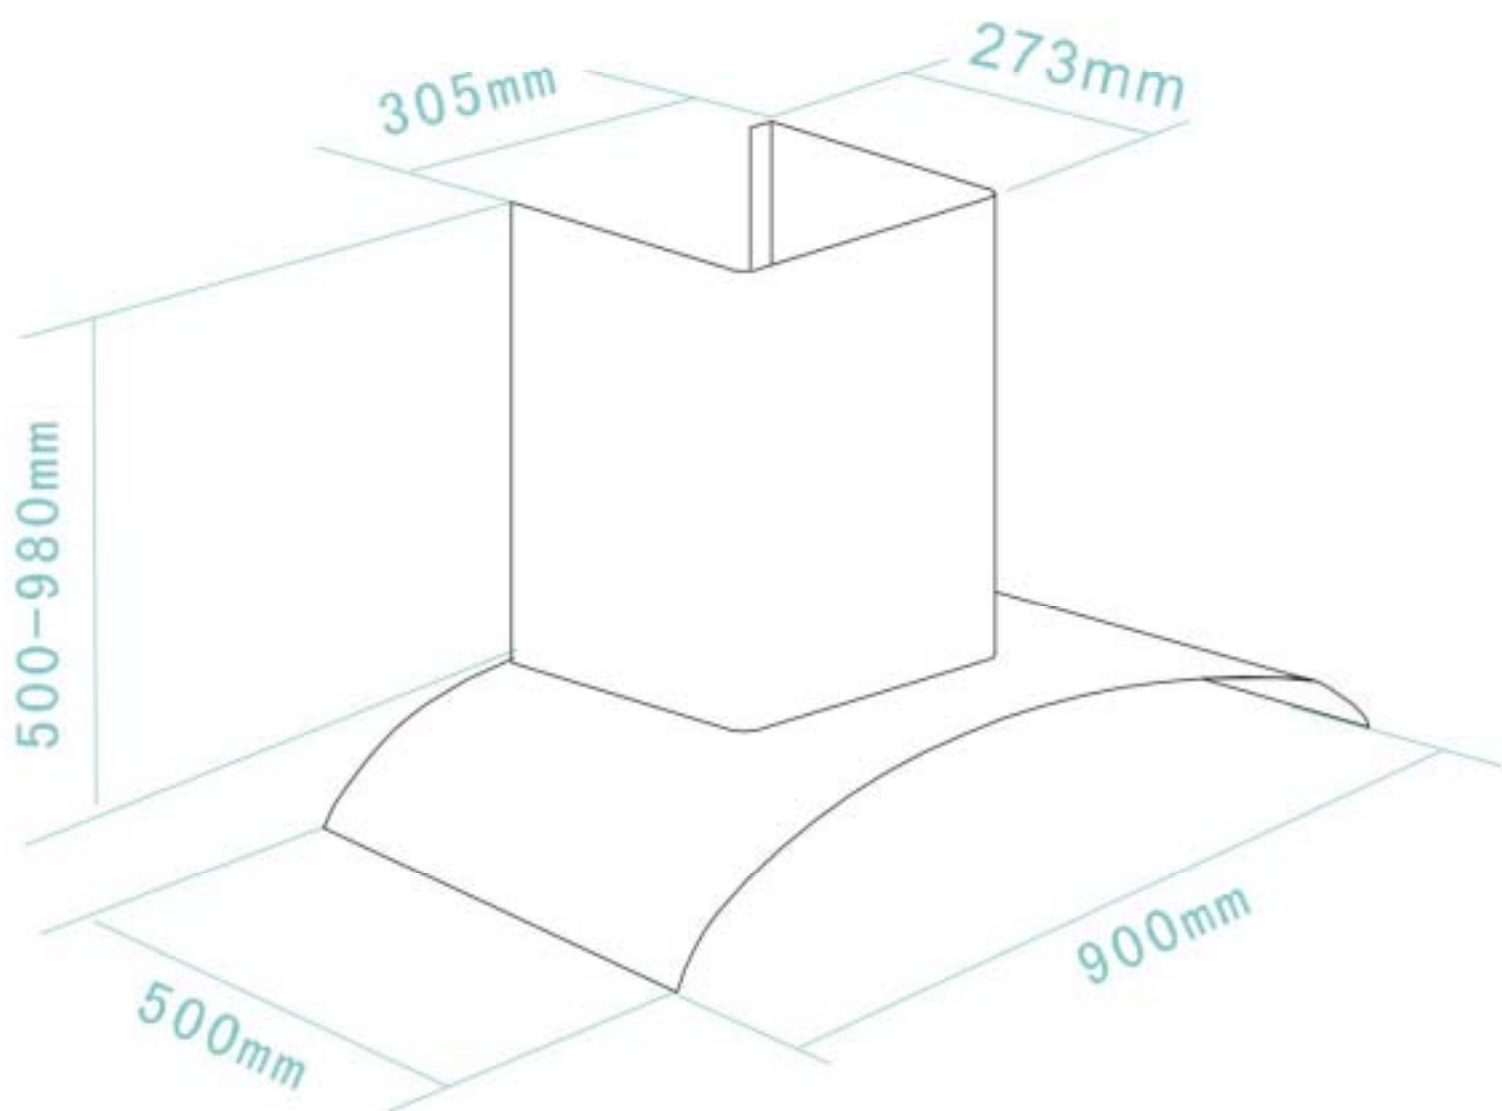

CGC900SS

Caple 90cm Curved glass Hood

TECHNICAL INFORMATION

CGC900SS

Caple 90cm Curved glass Hood

CGC900SS - Caple 90cm Curved glass Hood

Item	Part Code	Description
1	AYS06132	Extensible pipe
2	AYW06330	Inside chimney
3	AYW06329	Outside chimney
4	AYH35021	High chimney bracket
5	AYH35022	Low chimney bracket
6	AYB06075	Glass
7	AYD06118	Cable with plug
8	AYS06118	Outlet
9	AYW06633	Hook
10	AYW06452	Casing
11	AYS06122	PCB BOX
12	AYD06217	PCB board
13	AYD700CA	Capacitor
14	AYS06116	Grid
15	AYW06520	Blower
16	AYS06045	Impeller
17	AYD06001	Motor
18	AYS06078	Rubber
19	AYW06030	Switch panel
20	AYD06252	Light
21	AYD06298	Push button
22	AYD06298	Push button
23	AYQ06002	Aluminium Filter
24	AYF338C2	Screw fitting