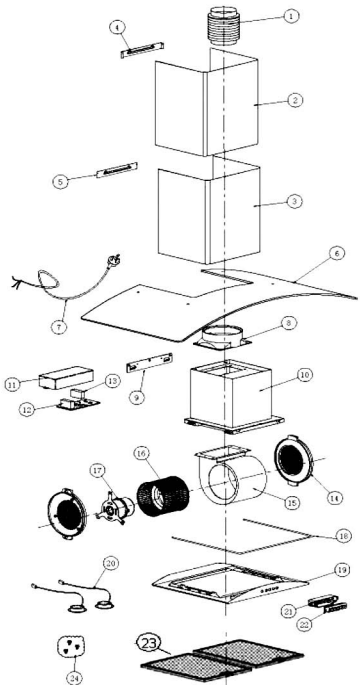

CGC900SS

Caple 90cm Curved glass Hood

TECHNICAL INFORMATION

CGC900SS

Caple 90cm Curved glass Hood

CGC900SS - Caple 90cm Curved glass Hood

Item	Part Code	Description
1	AYS06132	Extensible pipe
2	AYW06330	Inside chimney
3	AYW06329	Outside chimney
4	AYH35021	High chimney bracket
5	AYH35022	Low chimney bracket
6	AYB06075	Glass
7	AYD06118	Cable with plug
8	AYS06118	Outlet
9	AYW06633	Hook
10	AYW06452	Casing
11	AYS06122	PCB BOX
12	AYD06217	PCB board
13	AYD700CA	Capacitor
14	AYS06116	Grid
15	AYW06520	Blower
16	AYS06045	Impeller
17	AYD06001	Motor
18	AYS06078	Rubber
19	AYW06030	Switch panel
20	AYD06252	Light
21	AYD06298	Push button
22	AYD06298	Push button
23	AYQ06002	Aluminium Filter
24	AYF338C2	Screw fitting