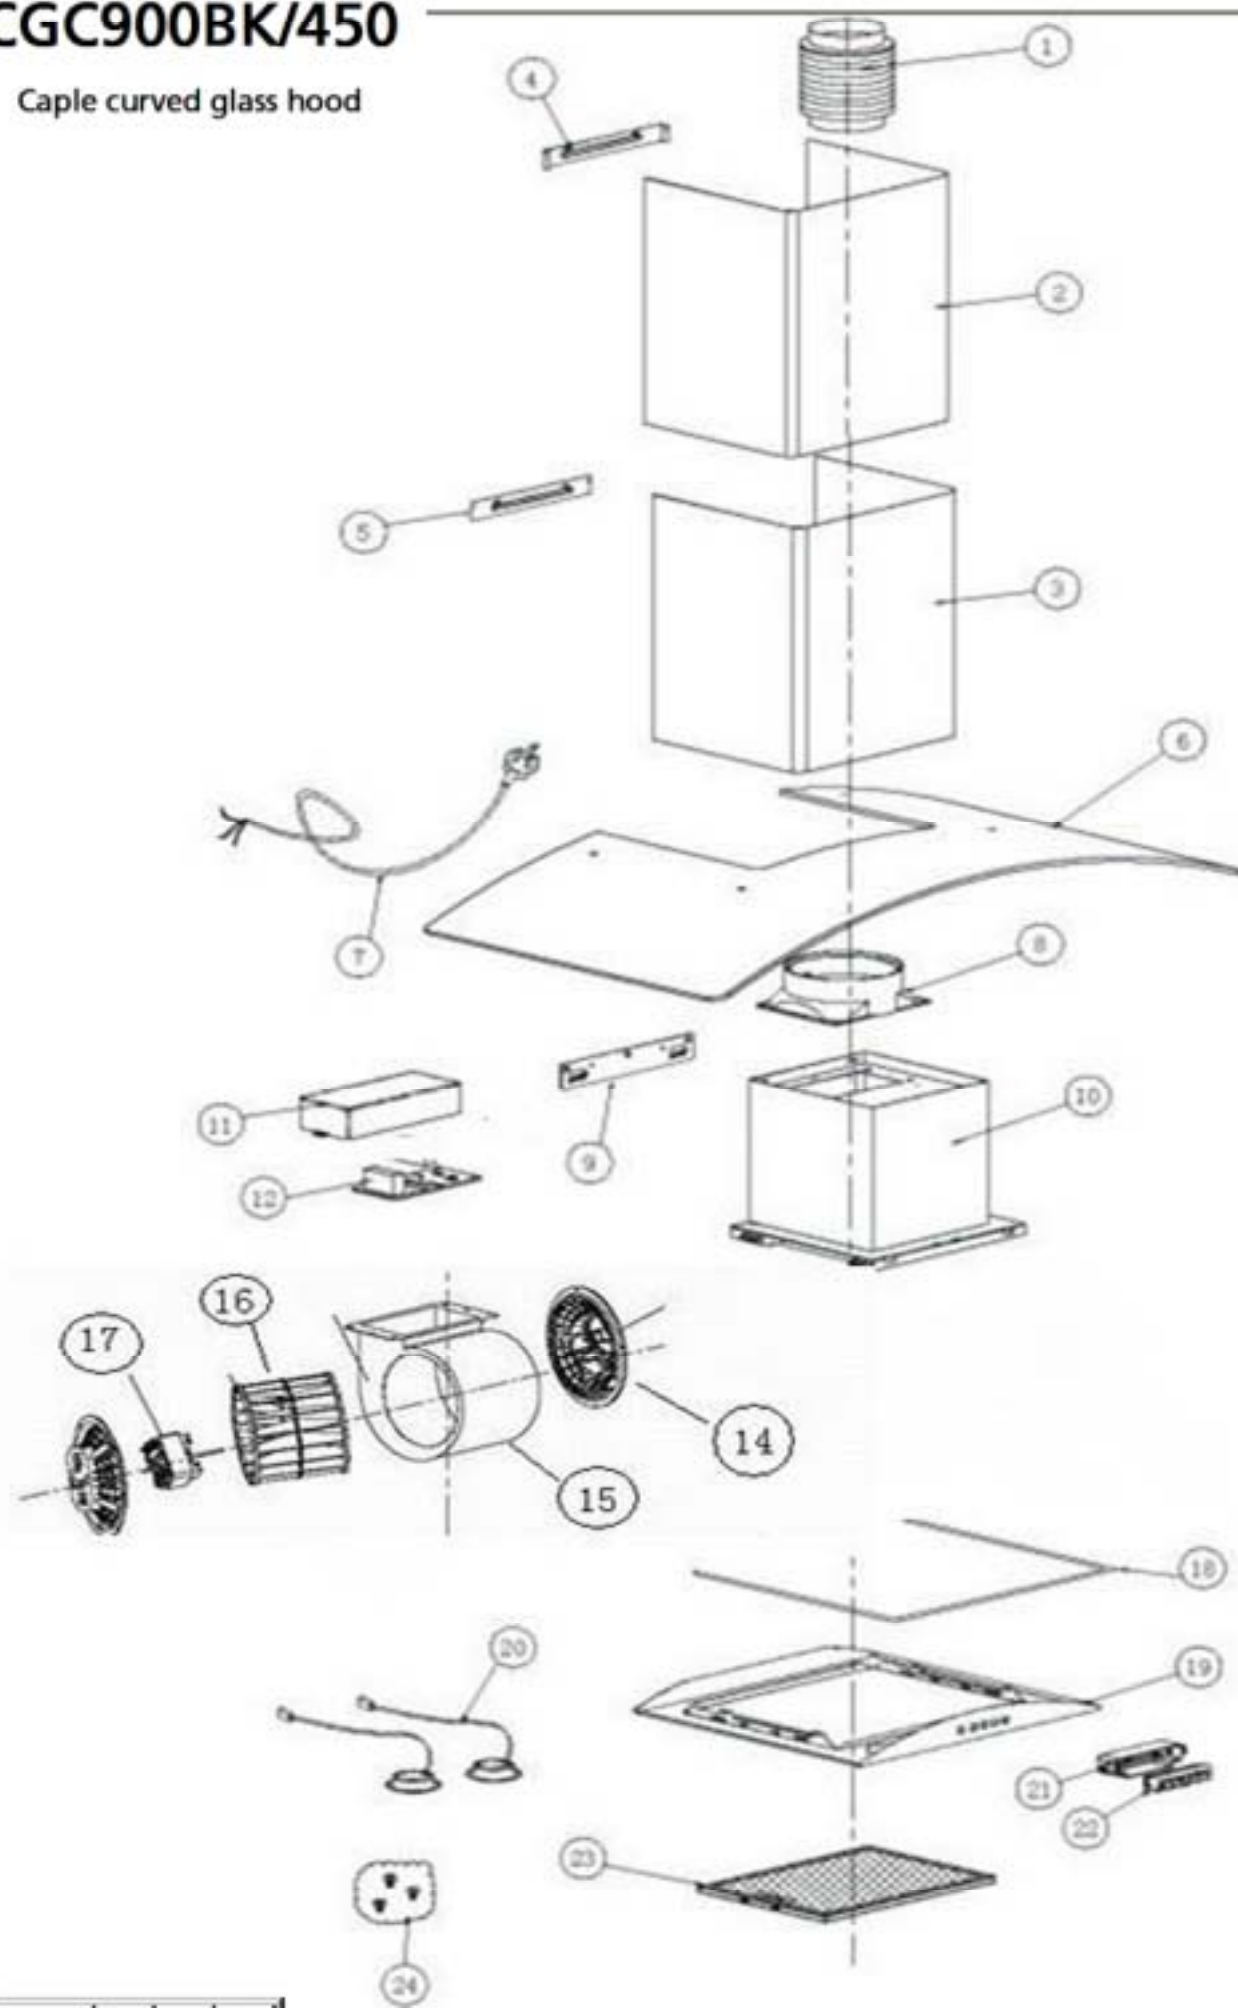

CGC900BK/450

Caple curved glass hood

Technical information

CGC900BK/450

Caple curved glass hood

CGC900BK/450

Caple curved glass hood

CGC900BK/450 - Caple curved glass hood

Item	Part Code	Description	Qty
1	AYS06132	Extensible pipe	1
2	AYW06330BK	Inside chimney	1
3	AYW06329BK	Outside chimney	1
4	AYH35021	High chimney bracket	1
5	AYH35022	Low chimney bracket	1
6	AYB06075BK	Glass	1
7	AYD06118	Cable with plug	1
8	AYS06118	Outlet	1
9	AYW06633	Hook	1
10	AYW06452	Casing	1
11	AYS06122	PCB BOX	1
12	AYD06217	PCB board	1
14	AYS08116	Grid	2
15	AYW08520	Blower	1
16	AYS08045	Impeller	1
17	AYD06002	Motor	1
18	AYS06078BK	Rubber	1
19	AYW06030BK	Switch panel	1
20	AYD06252	Light	2
21/22	AYD06298	Push button	1
23	AYQ06002	Aluminium Filter	2
24	AYF338C2	Screw fitting	1