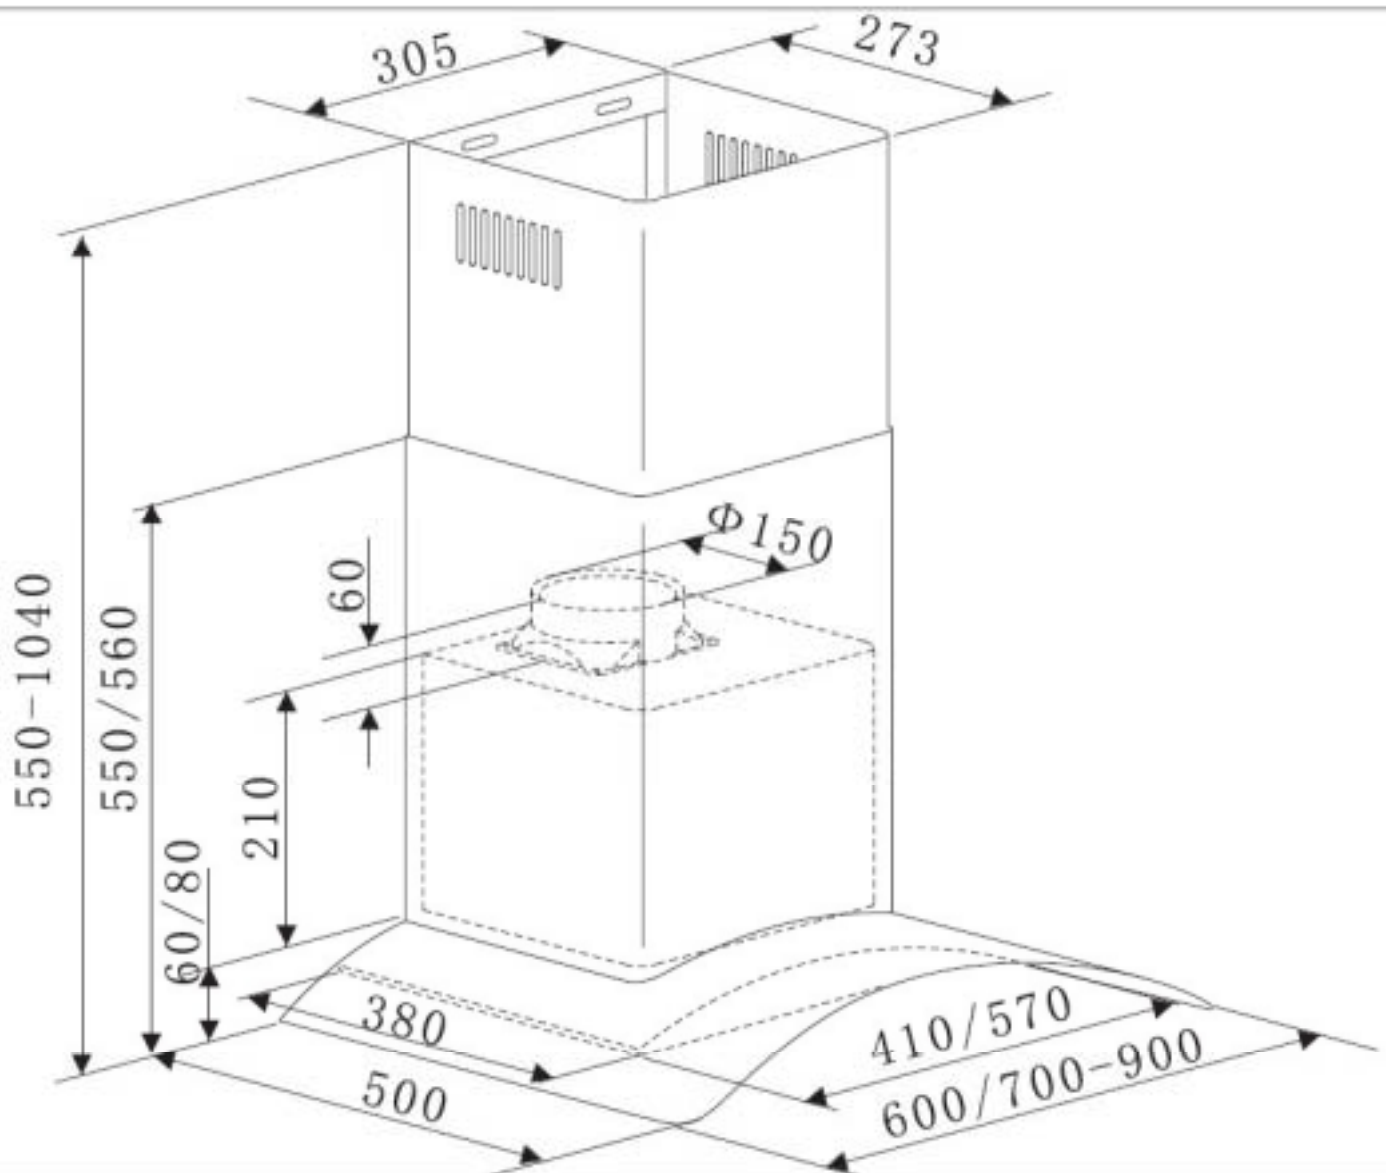

CGC900BK/450

Caple curved glass hood

Technical information

CGC900BK/450

Caple curved glass hood

CGC900BK/450

Caple curved glass hood

CGC900BK/450 - Caple curved glass hood

Item	Part Code	Description	Qty
1	AYS06132	Extensible pipe	1
2	AYW06330BK	Inside chimney	1
3	AYW06329BK	Outside chimney	1
4	AYH35021	High chimney bracket	1
5	AYH35022	Low chimney bracket	1
6	AYB06075BK	Glass	1
7	AYD06118	Cable with plug	1
8	AYS06118	Outlet	1
9	AYW06633	Hook	1
10	AYW06452	Casing	1
11	AYS06122	PCB BOX	1
12	AYD06217	PCB board	1
14	AYS08116	Grid	2
15	AYW08520	Blower	1
16	AYS08045	Impeller	1
17	AYD06002	Motor	1
18	AYS06078BK	Rubber	1
19	AYW06030BK	Switch panel	1
20	AYD06252	Light	2
21/22	AYD06298	Push button	1
23	AYQ06002	Aluminium Filter	2
24	AYF338C2	Screw fitting	1