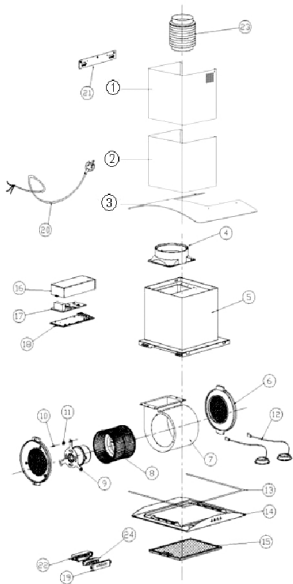

CGC700SS

Caple 70cm Curved glass Hood

TECHNICAL INFORMATION

CGC700SS

Caple 70cm Curved glass Hood

CGC700SS - Caple 70cm Curved glass Hood

Item	Part Code	Description
1	AYW06330	Inside chimney
2	AYW06329	Outside chimney
3	AYB06057	Glass
4	AYS06118	Outlet
5	AYW06450	Casing
6	AYS06116	Grid
7	AYW06520	Blower
8	AYS06045	Impeller
9	AYD06001	Motor
10	AYS06090	Copper Heart
11	AYQ06042	Shockproof Pad
12	AYD06252	Light
13	AYS06078	Rubber
14	AYW06029	Switch panel
15	AYQ06001	Aluminium Filter
16	AYS06122	PCB box cover
17	AYD06217	PCB board
18	AYS06123	PCB box bottom
19	AYD06298	Push button
20	AYD06118	Cable
21	AYW06633	Hook
22	AYD06298	Push button
23	AYS06132	Extensible pipe
24	AYD06298	Push button