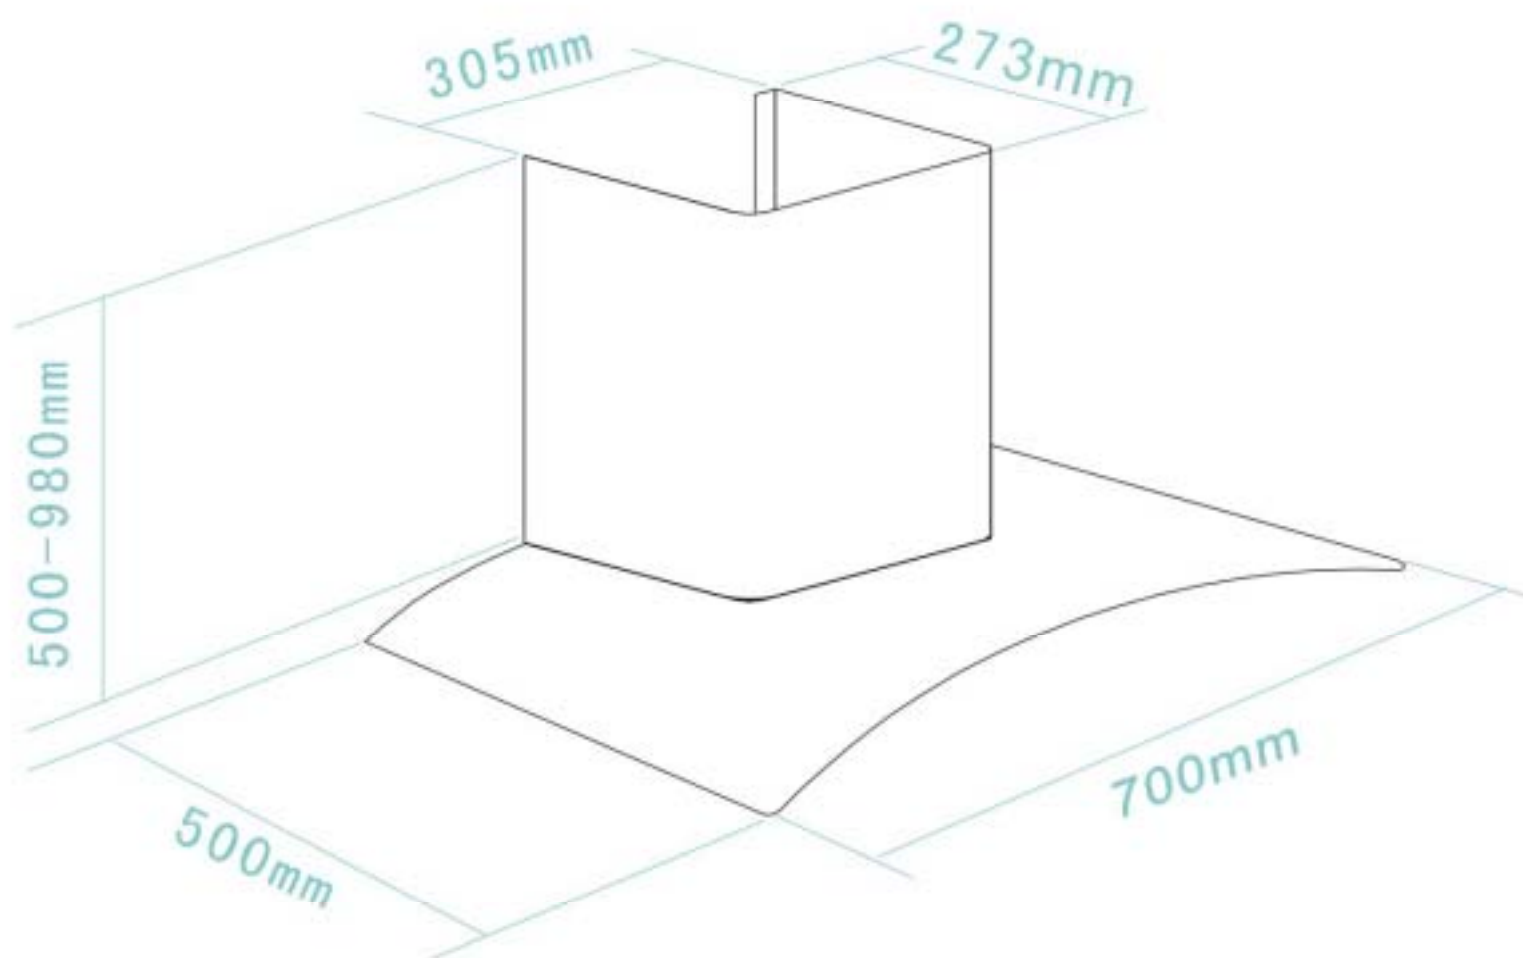

CGC700SS

Caple 70cm Curved glass Hood

TECHNICAL INFORMATION

CGC700SS

Caple 70cm Curved glass Hood

CGC700SS - Caple 70cm Curved glass Hood

Item	Part Code	Description
1	AYW06330	Inside chimney
2	AYW06329	Outside chimney
3	AYB06057	Glass
4	AYS06118	Outlet
5	AYW06450	Casing
6	AYS06116	Grid
7	AYW06520	Blower
8	AYS06045	Impeller
9	AYD06001	Motor
10	AYS06090	Copper Heart
11	AYQ06042	Shockproof Pad
12	AYD06252	Light
13	AYS06078	Rubber
14	AYW06029	Switch panel
15	AYQ06001	Aluminium Filter
16	AYS06122	PCB box cover
17	AYD06217	PCB board
18	AYS06123	PCB box bottom
19	AYD06298	Push button
20	AYD06118	Cable
21	AYW06633	Hook
22	AYD06298	Push button
23	AYS06132	Extensible pipe
24	AYD06298	Push button