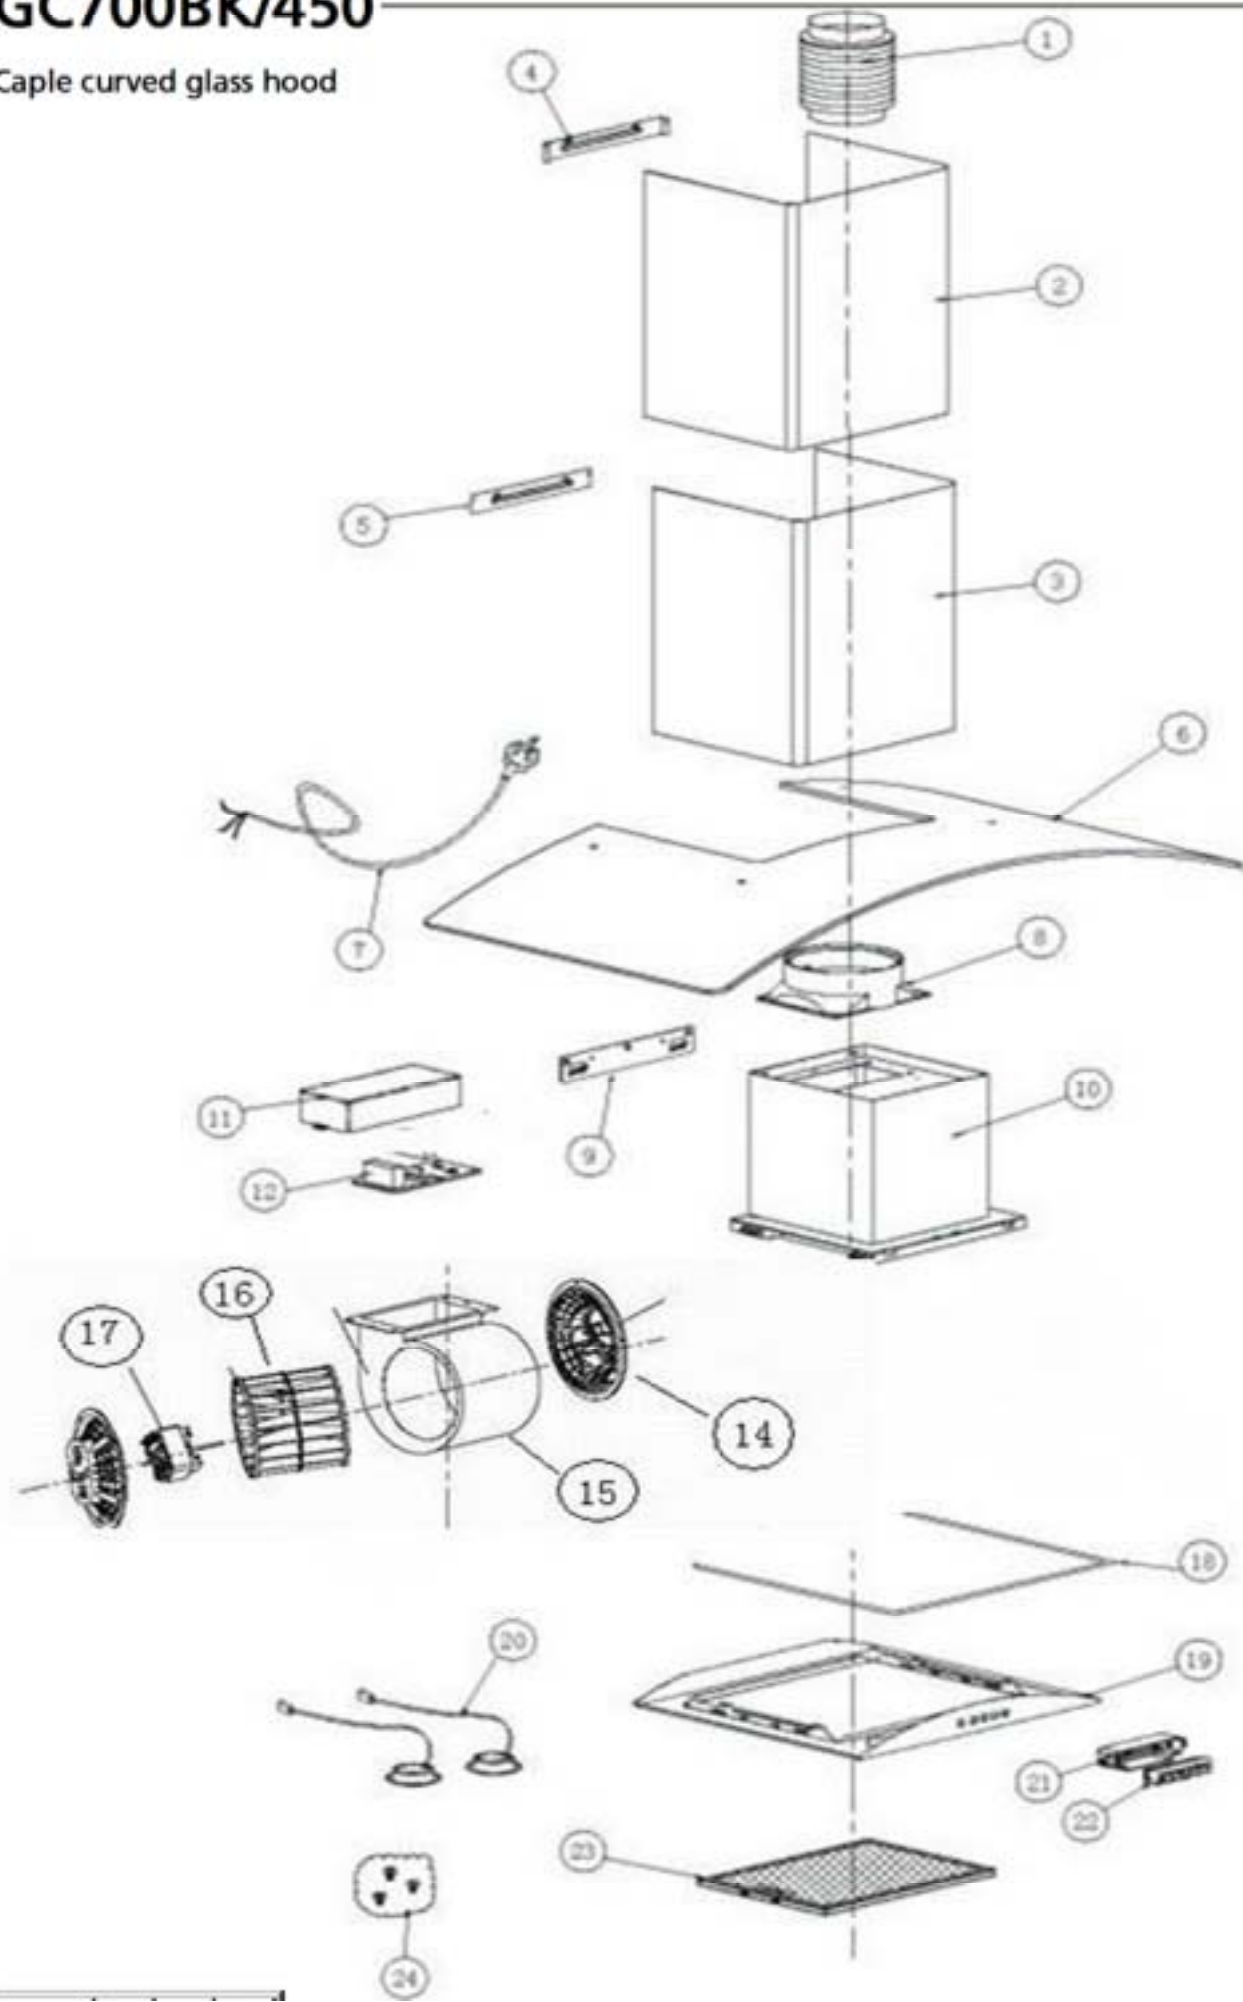

CGC700BK/450

Caple curved glass hood

Technical information

CGC700BK/450

Caple curved glass hood

CGC700BK/450 - Caple curved glass hood

Item	Part Code	Description	Qty
1	AYS06132	Extensible pipe	1
2	AYW06330BK	Inside chimney	1
3	AYW06329BK	Outside chimney	1
4	AYH35021	High chimney bracket	1
5	AYH35022	Low chimney bracket	1
6	AYB06057BK	Glass	1
7	AYD06118	Cable with plug	1
8	AYS06118	Outlet	1
9	AYW06633	Hook	1
10	AYW06450	Casing	1
11	AYS06122	PCB BOX	1
12	AYD06217	PCB board	1
14	AYS08116	Grid	2
15	AYW08520	Blower	1
16	AYS08045	Impeller	1
17	AYD06002	Motor (450M3/H air suction)	1
18	AYS06078BK	Rubber	1
19	AYW06029BK	Switch panel	1
20	AYD06252	Light	2
21/22	AYD06298	Push button	1
23	AYQ06001	Aluminium Filter	1
24	AYF338A2	Screw fitting	1