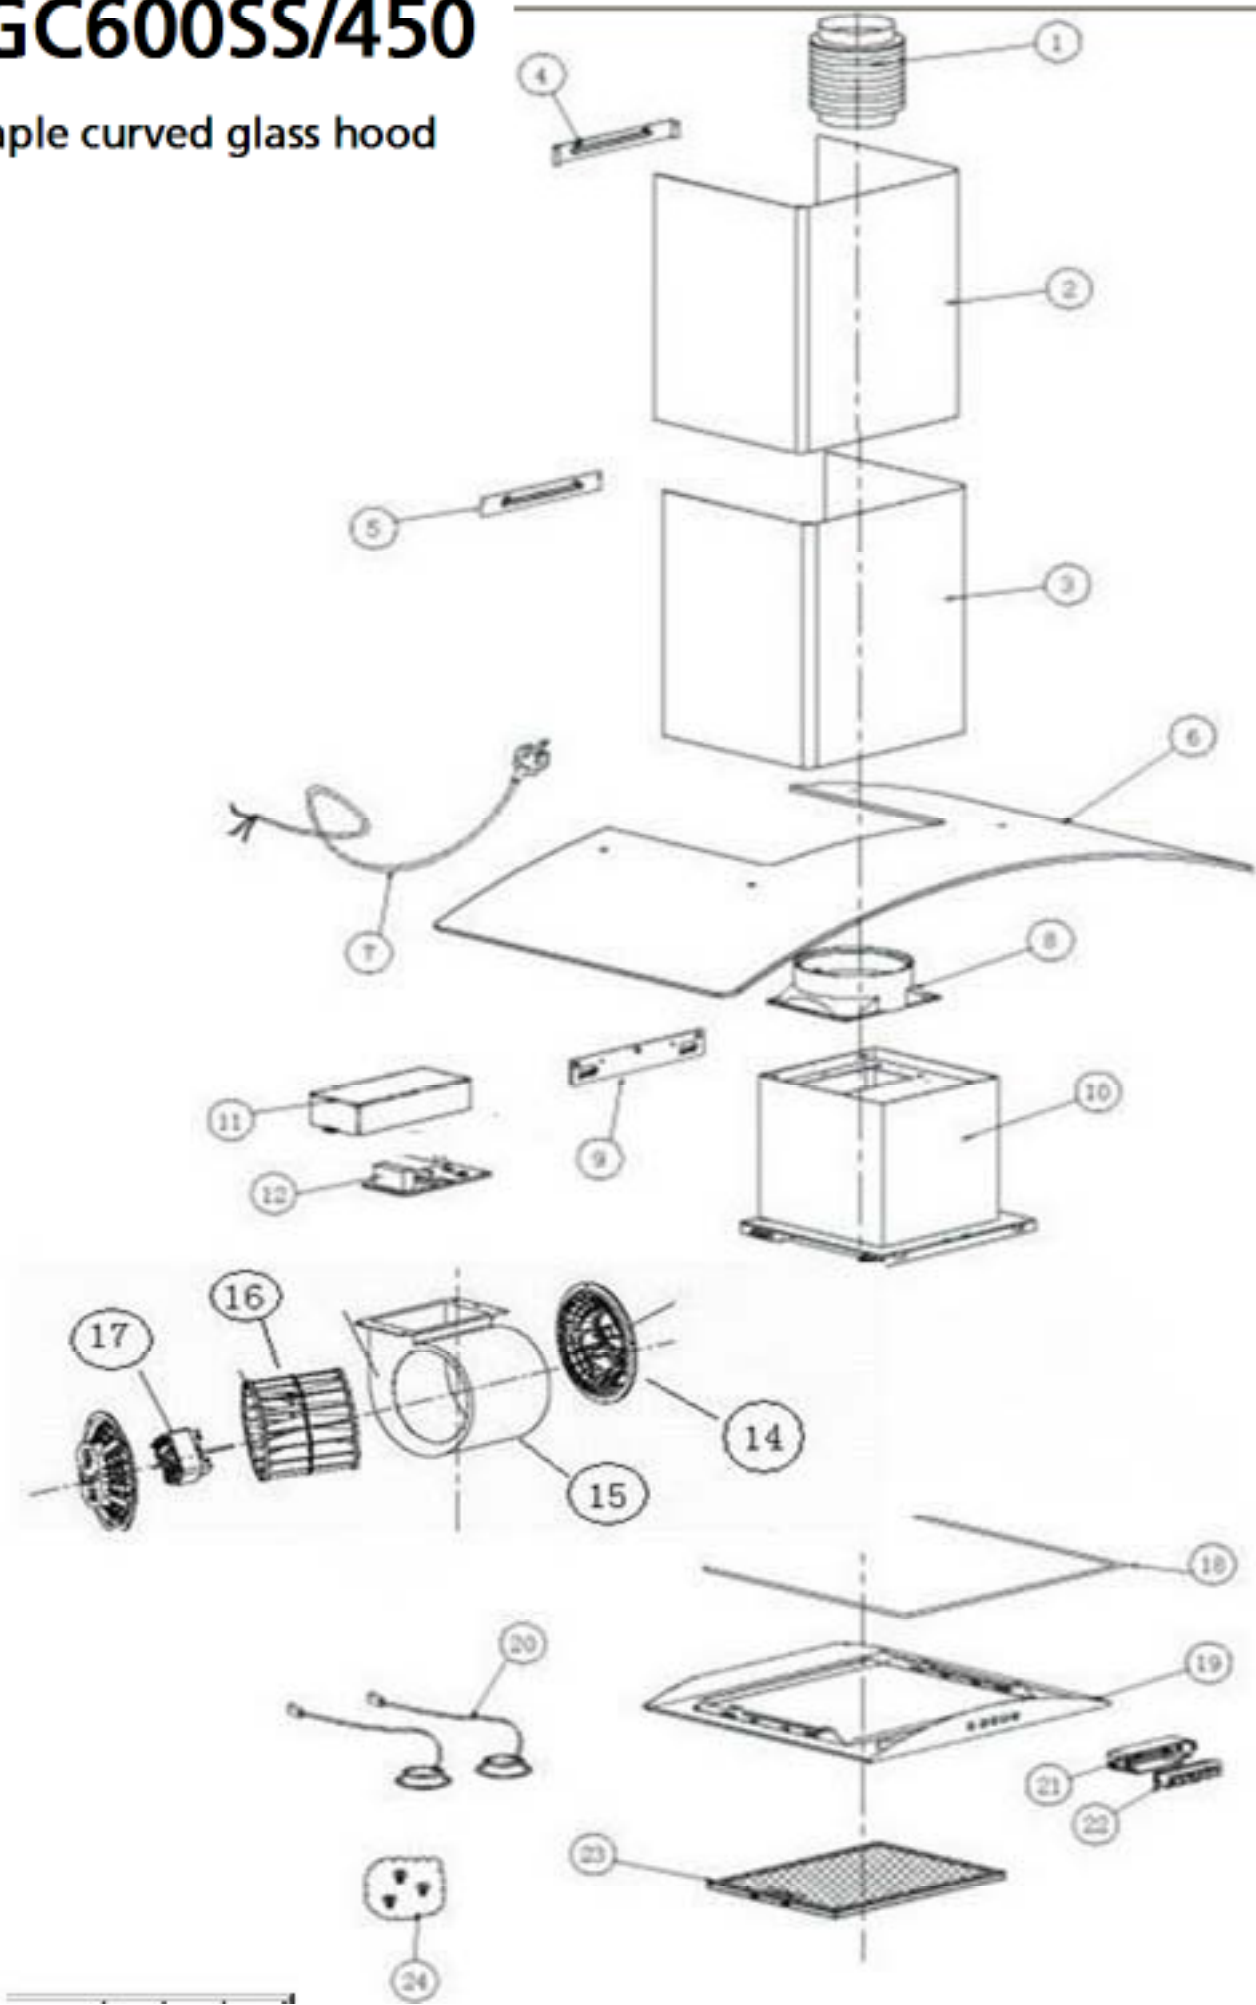

CGC600SS/450

Caple curved glass hood

Technical information

CGC600SS/450

Caple curved glass hood

CGC600SS/450

Caple curved glass hood

CGC600SS/450 - Caple curved glass hood

Item	Part Code	Description	Qty
1	AYS06132	Extensible pipe	1
2	AYW06330	Inside chimney	1
3	AYW06329	Outside chimney	1
4	AYH35021	High chimney bracket	1
5	AYH35022	Low chimney bracket	1
6	AYB06056	Glass	1
7	AYD06118	Cable with plug	1
8	AYS06118	Outlet	1
9	AYW06633	Hook	1
10	AYW06450	Casing	1
11	AYS06122	PCB BOX	1
12	AYD06217	PCB board	1
14	AYS08116	Grid	2
15	AYW08520	Blower	1
16	AYS08045	Impeller	1
17	AYD06002	Motor (450M3/H air suction)	1
18	AYS06078	Rubber	1
19	AYW06029	Switch panel	1
20	AYD06252	Light	2
21/22	AYD06298	Push button	1
23	AYQ06001	Aluminium Filter	1
24	AYF338A2	Screw fitting	1