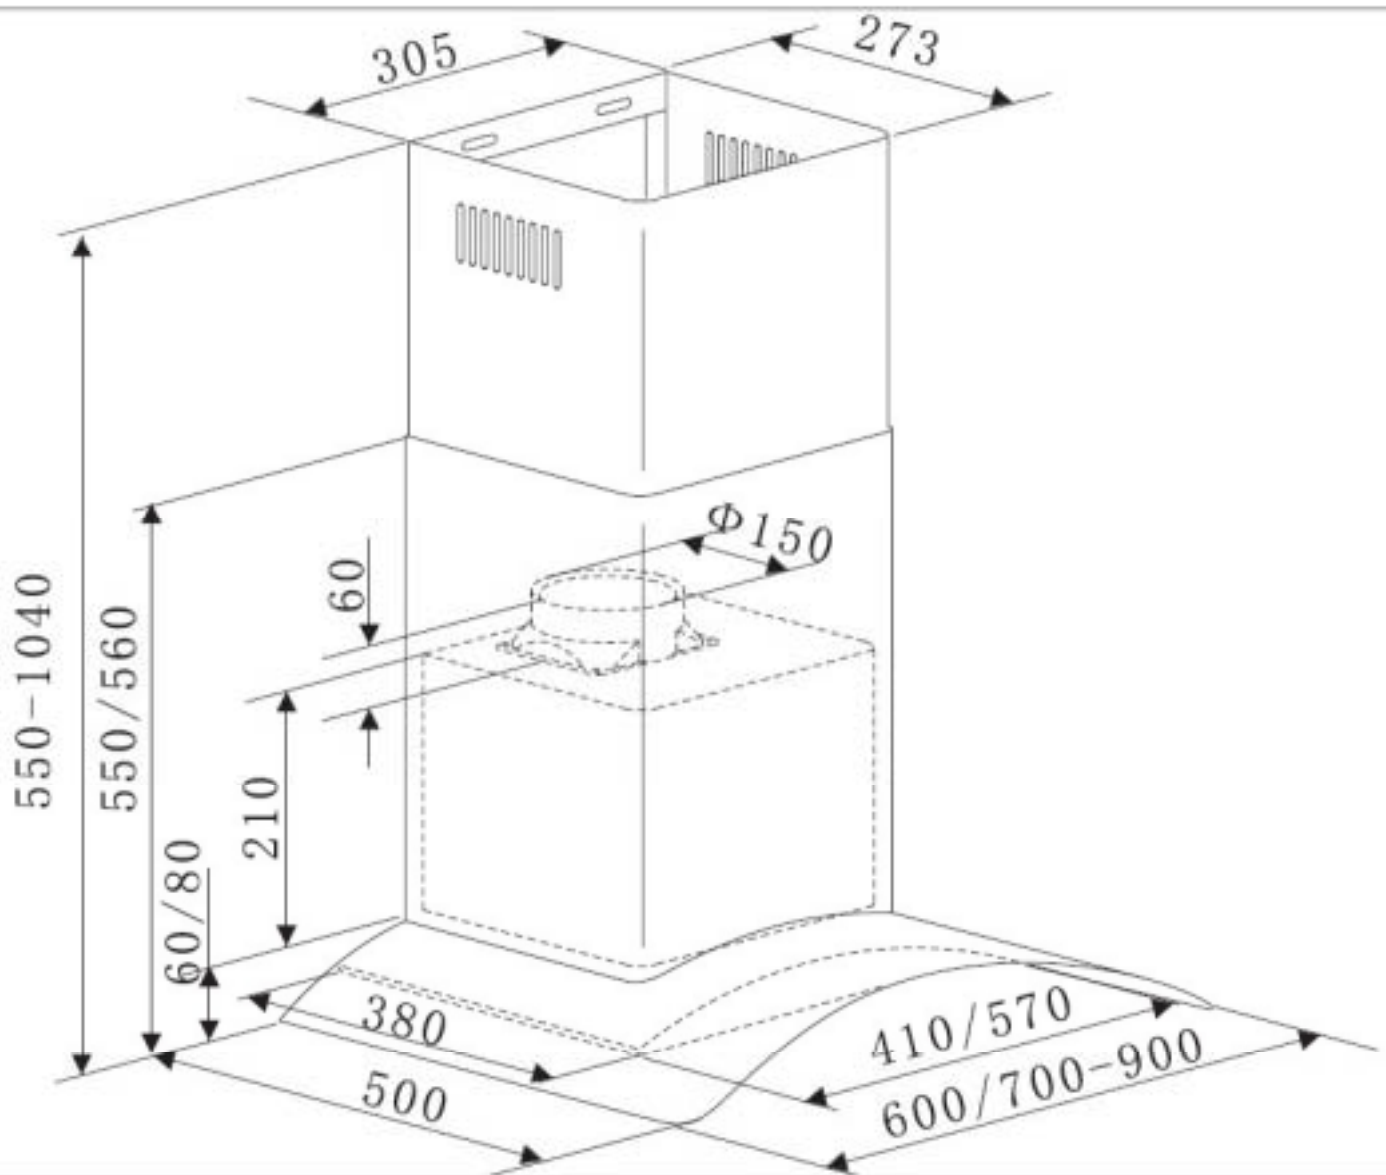

CGC600SS/450

Caple curved glass hood

Technical information

CGC600SS/450

Caple curved glass hood

CGC600SS/450

Caple curved glass hood

CGC600SS/450 - Caple curved glass hood

Item	Part Code	Description	Qty
1	AYS06132	Extensible pipe	1
2	AYW06330	Inside chimney	1
3	AYW06329	Outside chimney	1
4	AYH35021	High chimney bracket	1
5	AYH35022	Low chimney bracket	1
6	AYB06056	Glass	1
7	AYD06118	Cable with plug	1
8	AYS06118	Outlet	1
9	AYW06633	Hook	1
10	AYW06450	Casing	1
11	AYS06122	PCB BOX	1
12	AYD06217	PCB board	1
14	AYS08116	Grid	2
15	AYW08520	Blower	1
16	AYS08045	Impeller	1
17	AYD06002	Motor (450M3/H air suction)	1
18	AYS06078	Rubber	1
19	AYW06029	Switch panel	1
20	AYD06252	Light	2
21/22	AYD06298	Push button	1
23	AYQ06001	Aluminium Filter	1
24	AYF338A2	Screw fitting	1