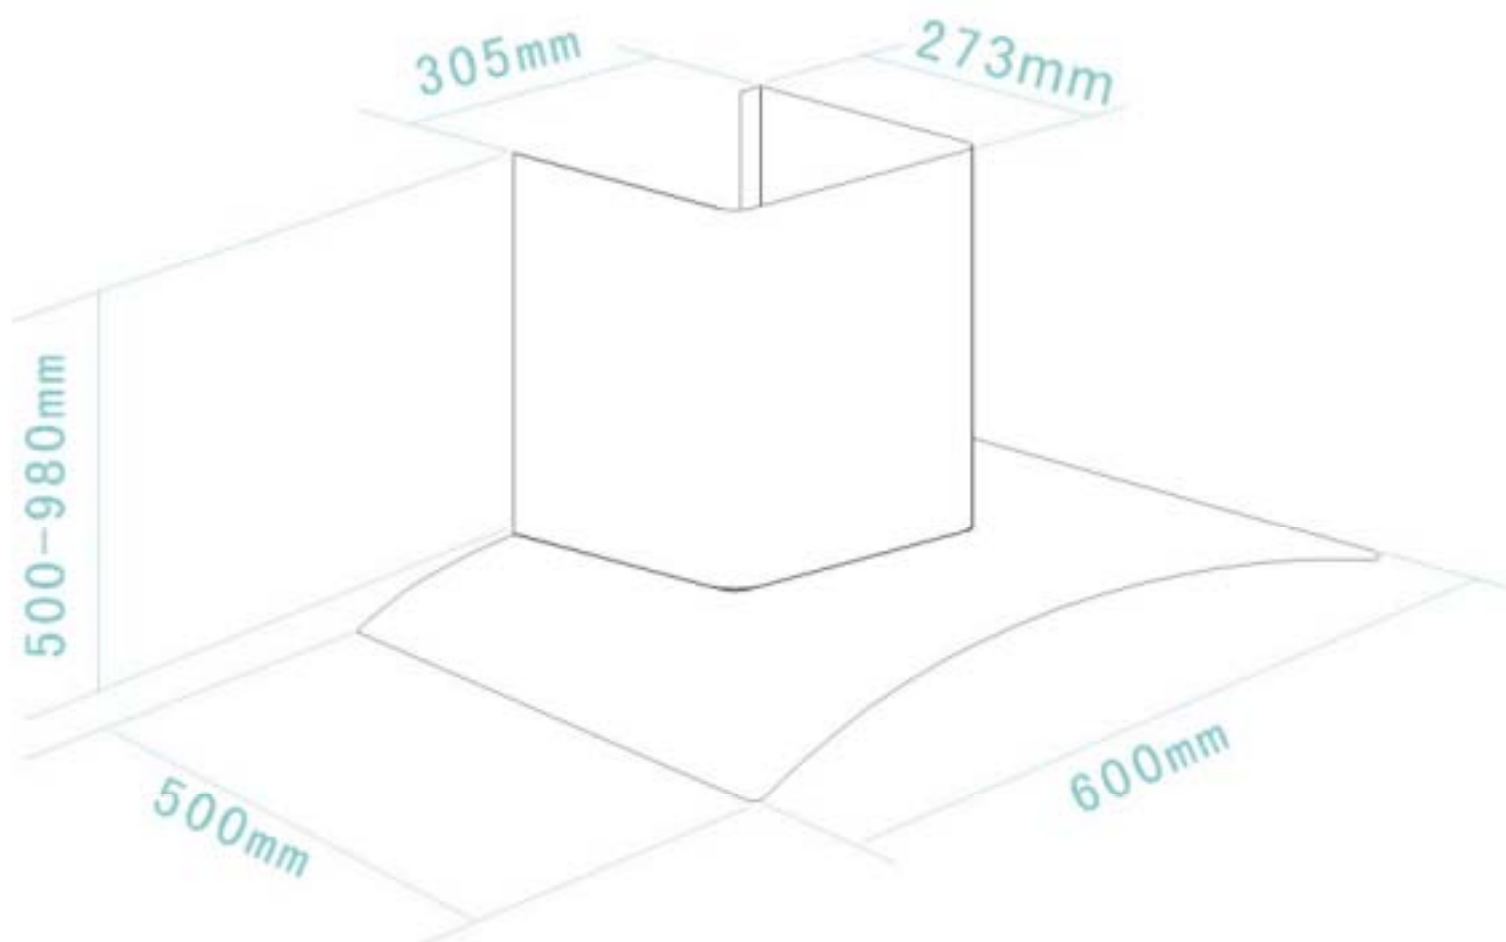

CGC600SS

Caple 60cm Curved glass Hood

TECHNICAL INFORMATION

CGC600SS

Caple 60cm Curved glass Hood

CGC600SS - Caple 60cm Curved glass Hood

Item	Part Code	Description
1	AYW06330	Inside chimney
2	AYW06329	Outside chimney
3	AYB06056	Glass
4	AYS06118	Outlet
5	AYW06450	Casing
6	AYS06116	Grid
7	AYW06520	Blower
8	AYS06045	Impeller
9	AYD06001	Motor
10	AYS06090	Copper Heart
11	AYQ06042	Shockproof Pad
12	AYD06252	Light
13	AYS06078	Rubber
14	AYW06029	Switch panel
15	AYQ06001	Aluminium Filter
16	AYS06122	PCB box cover
17	AYD06217	PCB board
18	AYS06123	PCB box bottom
19	AYD06298	Push button
20	AYD06118	Cable
21	AYW06633	Hook
22	AYD06298	Push button
23	AYS06132	Extensible pipe
24	AYD06298	Push button