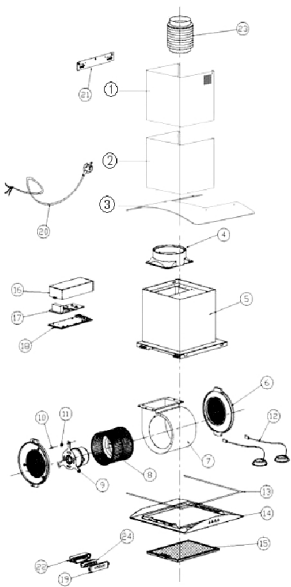

CGC600SS

Caple 60cm Curved glass Hood

TECHNICAL INFORMATION

CGC600SS

Caple 60cm Curved glass Hood

CGC600SS - Caple 60cm Curved glass Hood

Item	Part Code	Description
1	AYW06330	Inside chimney
2	AYW06329	Outside chimney
3	AYB06056	Glass
4	AYS06118	Outlet
5	AYW06450	Casing
6	AYS06116	Grid
7	AYW06520	Blower
8	AYS06045	Impeller
9	AYD06001	Motor
10	AYS06090	Copper Heart
11	AYQ06042	Shockproof Pad
12	AYD06252	Light
13	AYS06078	Rubber
14	AYW06029	Switch panel
15	AYQ06001	Aluminium Filter
16	AYS06122	PCB box cover
17	AYD06217	PCB board
18	AYS06123	PCB box bottom
19	AYD06298	Push button
20	AYD06118	Cable
21	AYW06633	Hook
22	AYD06298	Push button
23	AYS06132	Extensible pipe
24	AYD06298	Push button