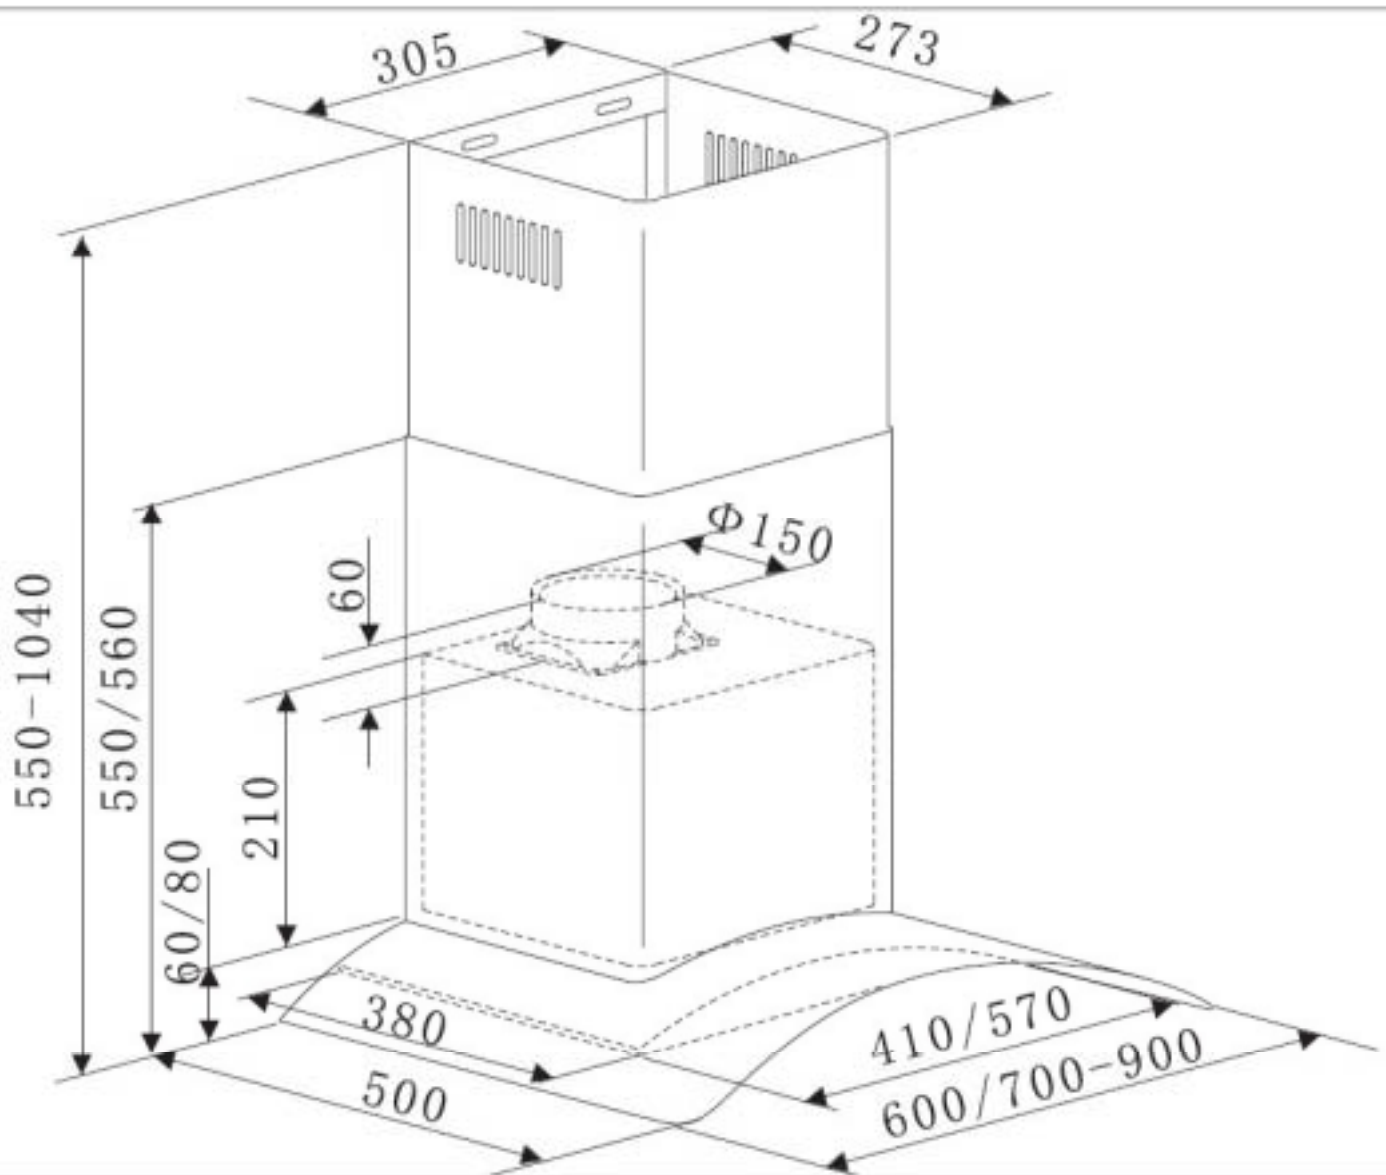

CGC600BK/450

Caple curved glass hood

Technical information

CGC600BK/450

Caple curved glass hood

CGC600BK/450

Caple curved glass hood

CGC600BK/450 - Caple curved glass hood

Item	Part Code	Description	Qty
1	AYS06132	Extensible pipe	1
2	AYW06330BK	Inside chimney	1
3	AYW06329BK	Outside chimney	1
4	AYH35021	High chimney bracket	1
5	AYH35022	Low chimney bracket	1
6	AYB06056BK	Glass	1
7	AYD06118	Cable with plug	1
8	AYS06118	Outlet	1
9	AYW06633	Hook	1
10	AYW06450	Casing	1
11	AYS06122	PCB BOX	1
12	AYD06217	PCB board	1
14	AYS08116	Grid	2
15	AYW08520	Blower	1
16	AYS08045	Impeller	1
17	AYD06002	Motor (450M3/H air suction)	1
18	AYS06078BK	Rubber	1
19	AYW06029BK	Switch panel	1
20	AYD06252	Light	2
21/22	AYD06298	Push button	1
23	AYQ06001	Aluminium Filter	1
24	AYF338A2	Screw fitting	1