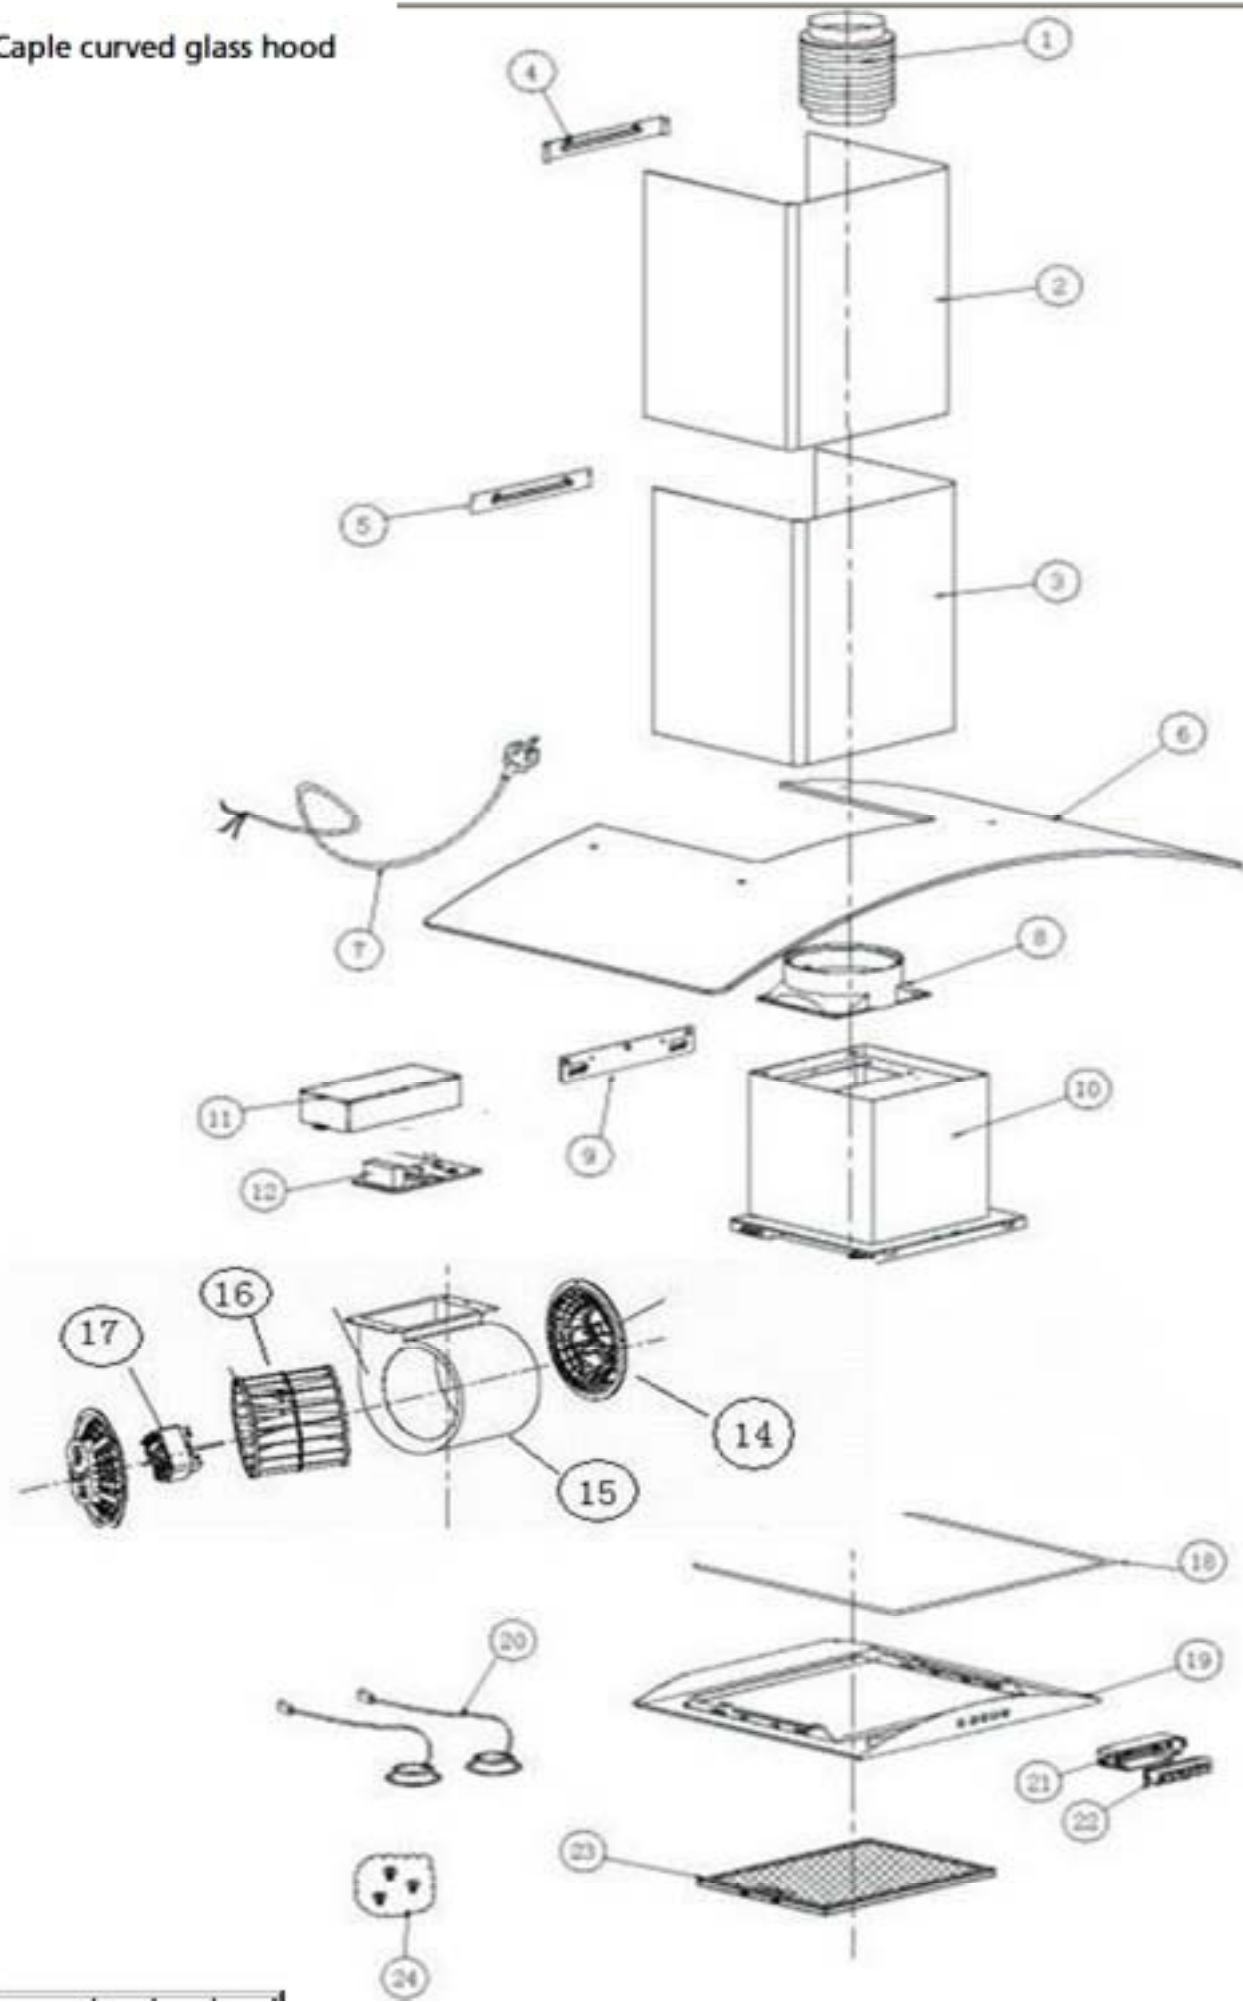

CGC600BK/450

Caple curved glass hood

Technical information

CGC600BK/450

Caple curved glass hood

CGC600BK/450

Caple curved glass hood

CGC600BK/450 - Caple curved glass hood

Item	Part Code	Description	Qty
1	AYS06132	Extensible pipe	1
2	AYW06330BK	Inside chimney	1
3	AYW06329BK	Outside chimney	1
4	AYH35021	High chimney bracket	1
5	AYH35022	Low chimney bracket	1
6	AYB06056BK	Glass	1
7	AYD06118	Cable with plug	1
8	AYS06118	Outlet	1
9	AYW06633	Hook	1
10	AYW06450	Casing	1
11	AYS06122	PCB BOX	1
12	AYD06217	PCB board	1
14	AYS08116	Grid	2
15	AYW08520	Blower	1
16	AYS08045	Impeller	1
17	AYD06002	Motor (450M3/H air suction)	1
18	AYS06078BK	Rubber	1
19	AYW06029BK	Switch panel	1
20	AYD06252	Light	2
21/22	AYD06298	Push button	1
23	AYQ06001	Aluminium Filter	1
24	AYF338A2	Screw fitting	1