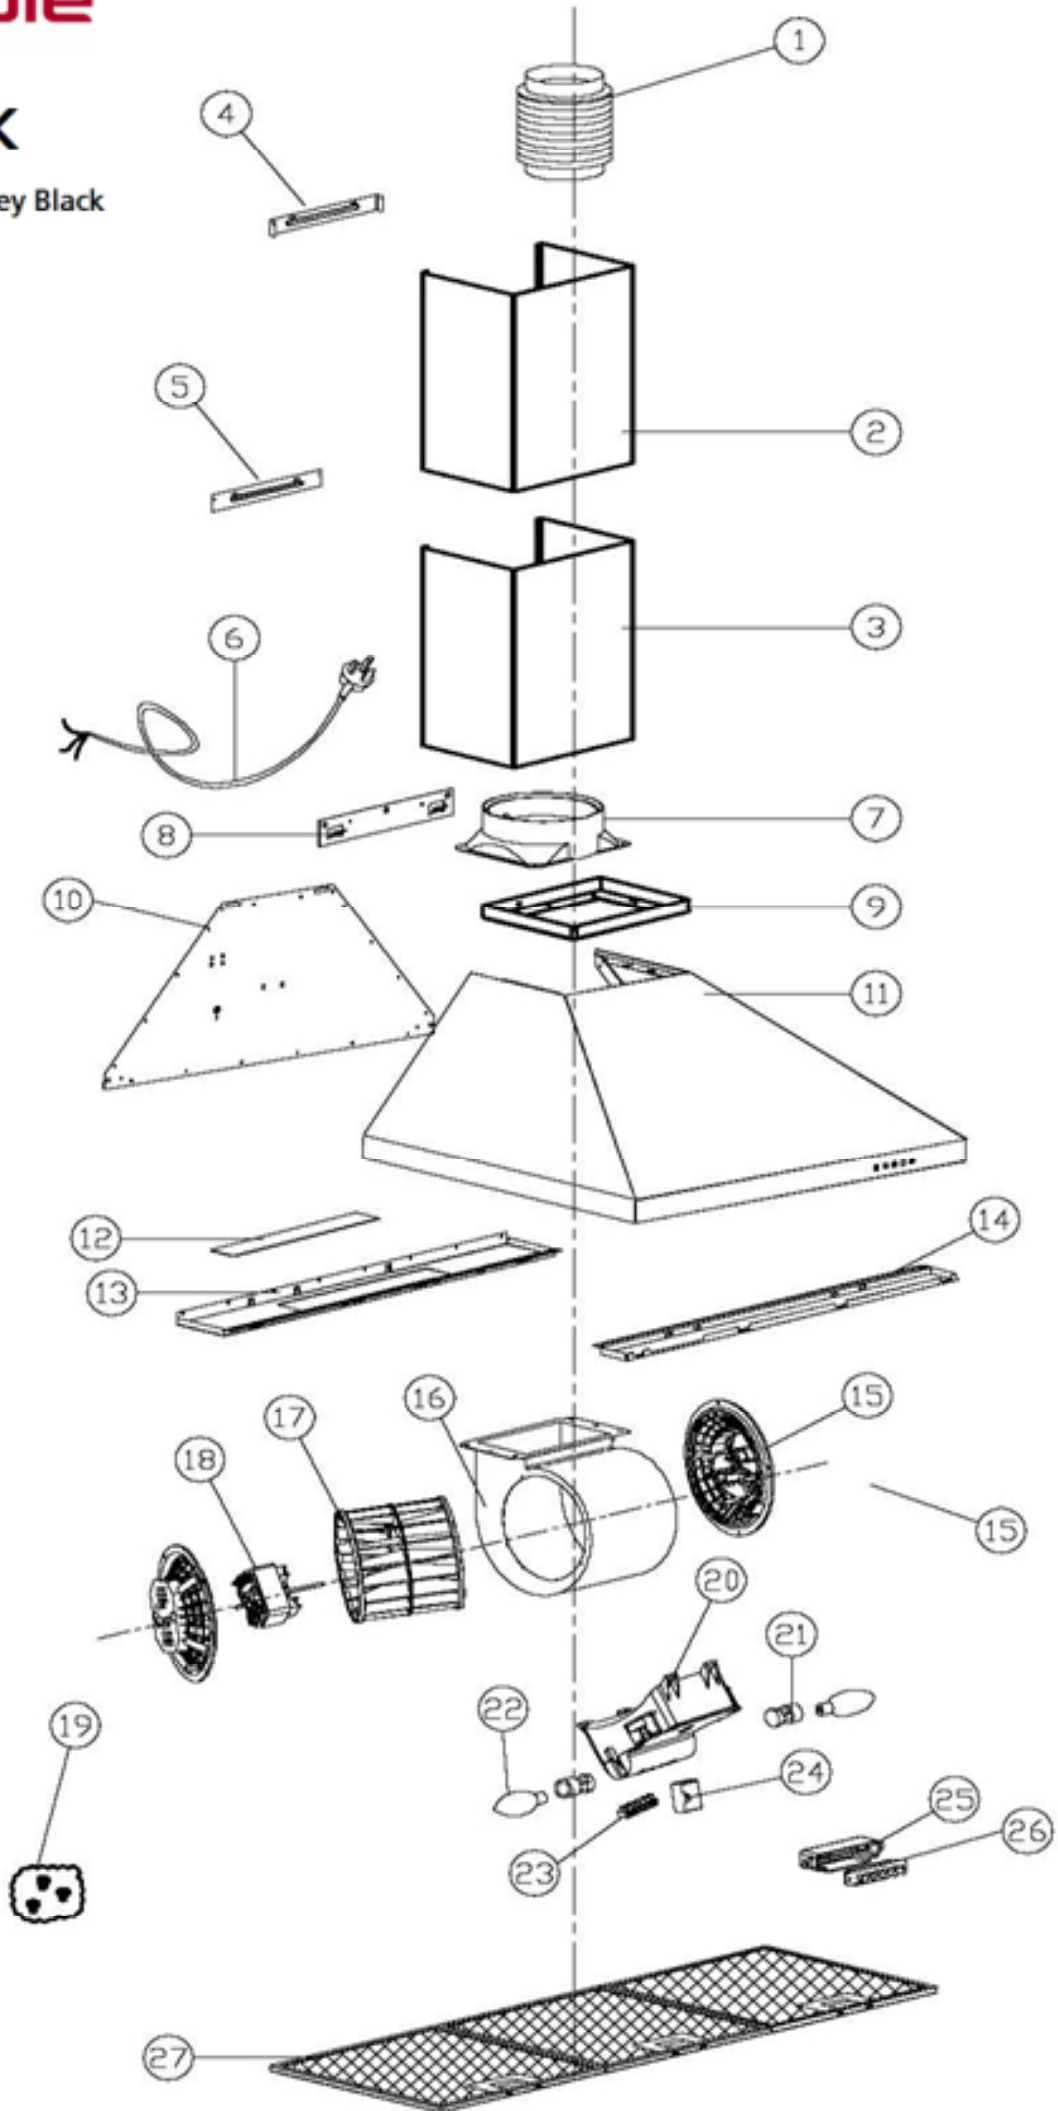

CCH9BK

Caple 900mm Chimney Black

Technical information

CCH9BK

Caple 900mm Chimney Black

CCH9BK

Caple 900mm Chimney Black

CCH9BK - Caple 900mm Chimney Black

Item	Part Code	Description	Qty
1	AYS06132	Extensible pipe	1
2	AYW0400BK	Inside chimney	1
3	AYW0460BK	Outside chimney	1
4	AYH35031	Inside chimney bracket	1
5	AYH35032	Outside chimney bracket	1
6	AYD06118	Power cord	1
7	AYS06118	Air outlet	1
8	AYW06634	Hook	1
9	AYW06448	Connection board	1
10	AYW08115	Back board	1
11	AYW08077BK	Shell	1
12	AYB08101	Light board glass	1
13	AYW08228BK	Light board	1
14	AYW08210BK	Front board	1
15	AYS08116	Grid	2
16	AYW08520	Blower	1
17	AYS08045	Impeller	1
18	AYD06002	Motor (450M3/H air sunction)	1
19	AYS08035	Screw pack	1
20	AYS-06124	Junction box	1
21	AYD06272	Lamp holder	2
22	AYD06277	Lamp	2
23	AYJ08282	Junction pin	1
24	AYC08281	Capacitance	1
25/26	AYD06298	Push button assembly	1
27	AYQ08011	Aluminum Filter	2