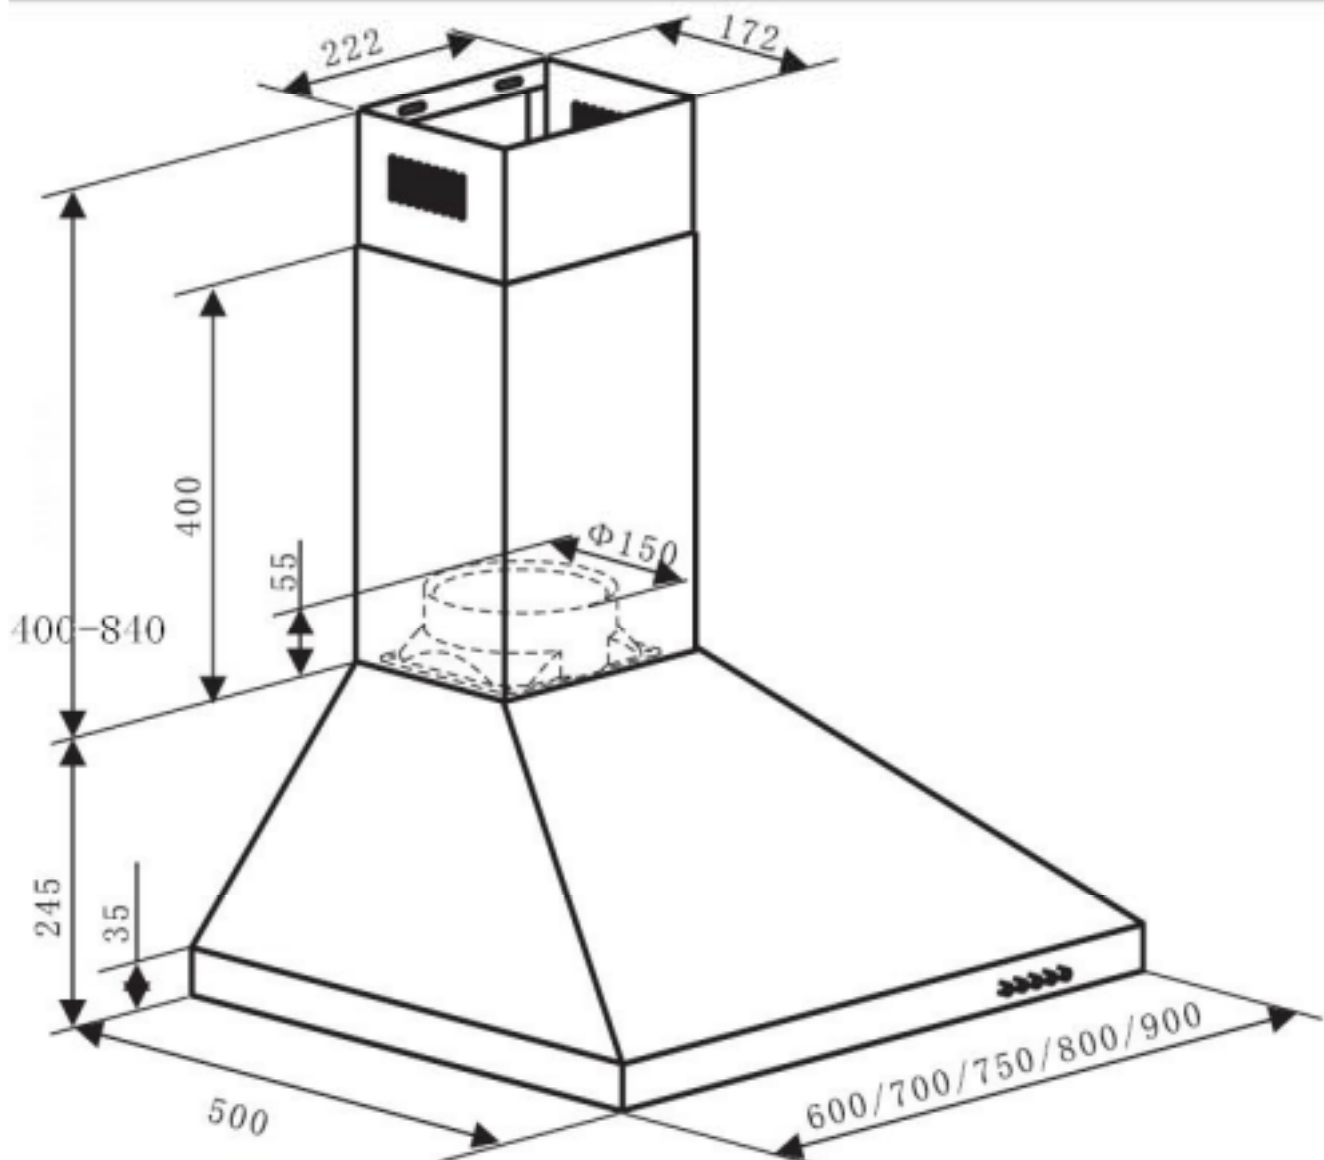

CCH9BK

Caple 900mm Chimney Black

Technical information

CCH9BK

Caple 900mm Chimney Black

CCH9BK

Caple 900mm Chimney Black

CCH9BK - Caple 900mm Chimney Black

Item	Part Code	Description	Qty
1	AYS06132	Extensible pipe	1
2	AYW0400BK	Inside chimney	1
3	AYW0460BK	Outside chimney	1
4	AYH35031	Inside chimney bracket	1
5	AYH35032	Outside chimney bracket	1
6	AYD06118	Power cord	1
7	AYS06118	Air outlet	1
8	AYW06634	Hook	1
9	AYW06448	Connection board	1
10	AYW08115	Back board	1
11	AYW08077BK	Shell	1
12	AYB08101	Light board glass	1
13	AYW08228BK	Light board	1
14	AYW08210BK	Front board	1
15	AYS08116	Grid	2
16	AYW08520	Blower	1
17	AYS08045	Impeller	1
18	AYD06002	Motor (450M3/H air sunction)	1
19	AYS08035	Screw pack	1
20	AYS-06124	Junction box	1
21	AYD06272	Lamp holder	2
22	AYD06277	Lamp	2
23	AYJ08282	Junction pin	1
24	AYC08281	Capacitance	1
25/26	AYD06298	Push button assembly	1
27	AYQ08011	Aluminum Filter	2