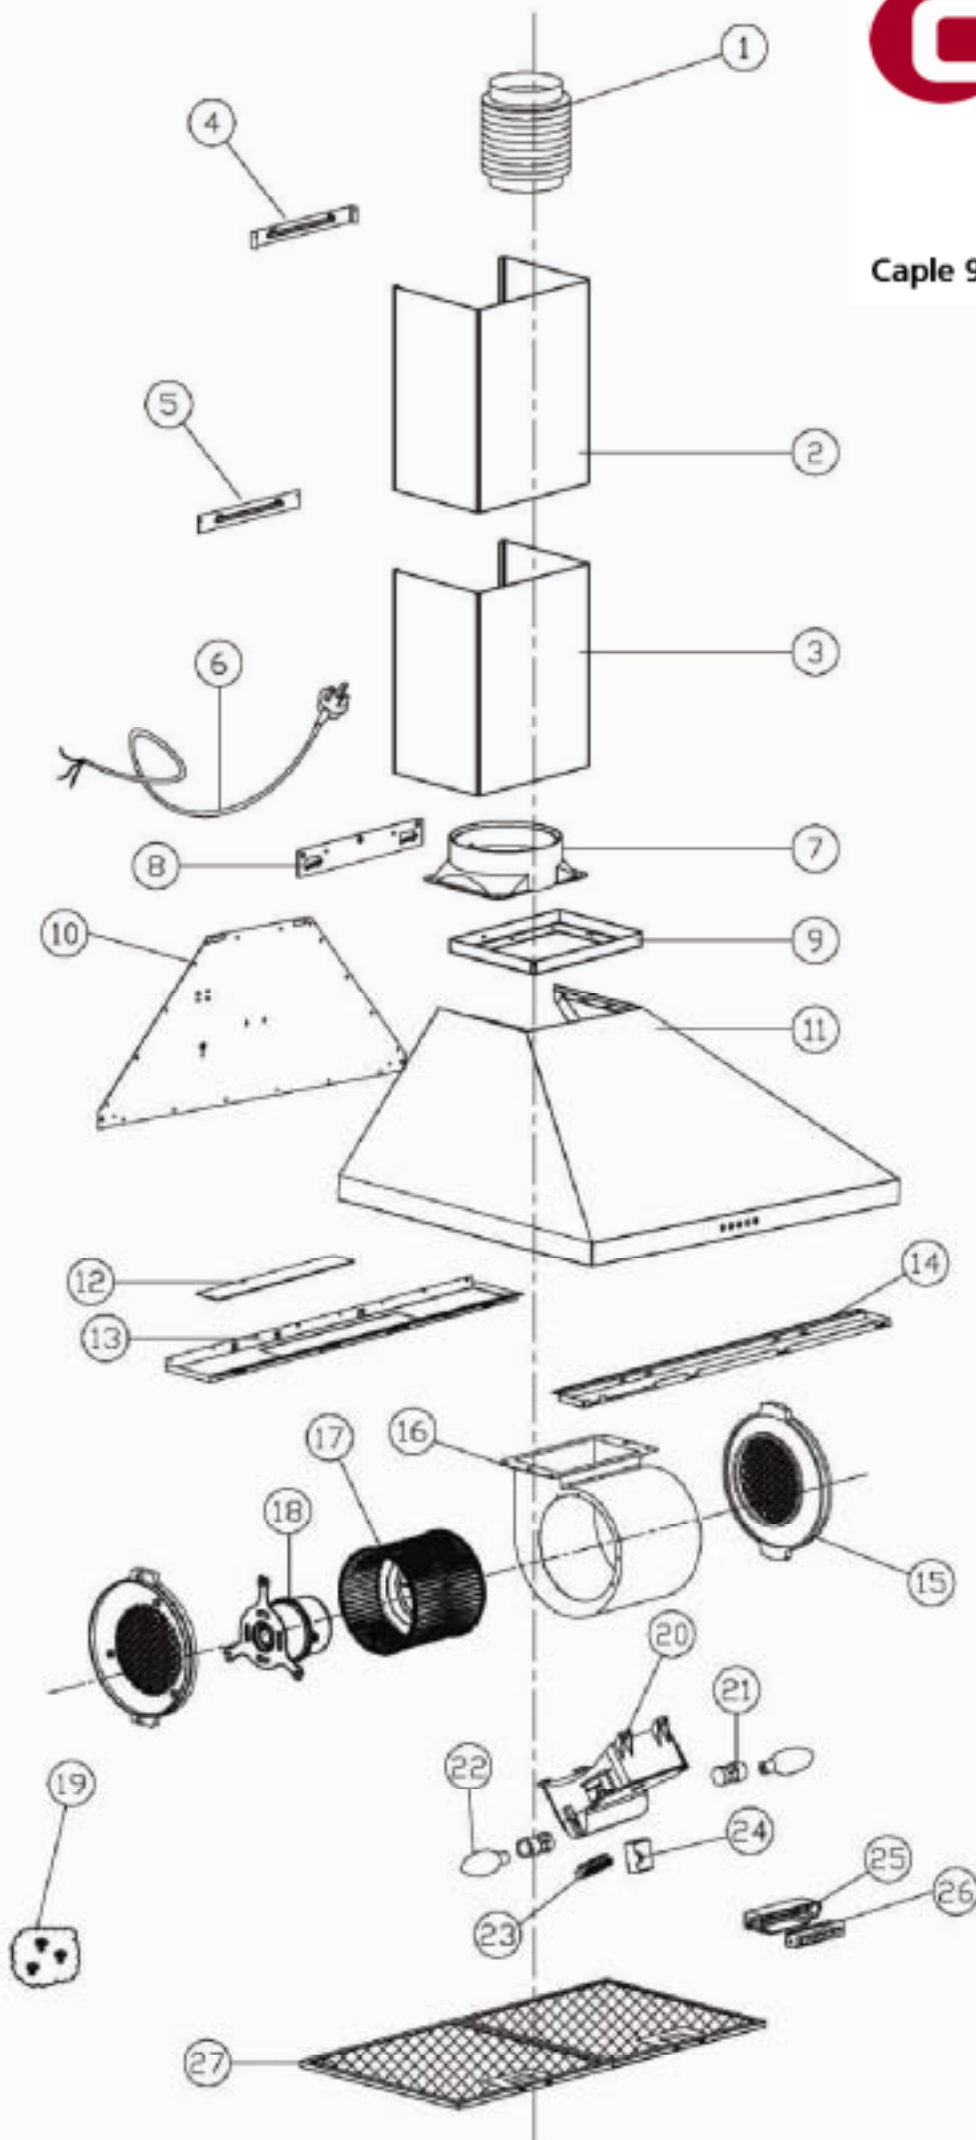

CCH9

Caple 900mm Stainless Steel Chimney

Technical information

New product information sheet

Product name: CCH9

Description: Cooker hood

Product code: CCH9

Features

Width 900mm

Stainless steel

Push button controls

3 speeds

2 x 40W lights

Max. extraction 450m³/h

Max. noise level 65dB

Aluminium grease filters

Ducting spigot size 150mm

Optional extras

Recirculation kit CAP17CF

CCH9

Caple 900mm Stainless Steel Chimney

CCH9 - Caple 900mm SS Chimney

Item	Part Code	Description	Qty
1	AYS06132	Extensible pipe	1
2	AYW0400	Inside chimney	1
3	AYW0460	Outside chimney	1
4	AYH35031	Inside chimney bracket	1
5	AYH35032	Outside chimney bracket	1
6	AYD06118	Power cord	1
7	AYS06118	Air outlet	1
8	AYW06634	Hook	1
9	AYW06448	Connection board	1
10	AYW08115	Back board	1
11	AYW08077	Shell	1
12	AYB08101	Light board glass	1
13	AYW08228	Light board	1
14	AYW08210	Front board	1
15	AYS08116	Grid	2
16	AYW08520	Blower	1
17	AYS08045	Impeller	1
18	AYD06002	Motor (450M3/H air sunction)	1
19	AYS08035	Screw pack	1
20	AYS-06124	Junction box	1
21	AYD06272	Lamp holder	2
22	AYD06277	Lamp	2
23	AYJ08282	Junction pin	1
24	AYC08281	Capacitance	1
25/26	AYD06298	Push button assembly	1
27	AYQ08011	Aluminum Filter	2