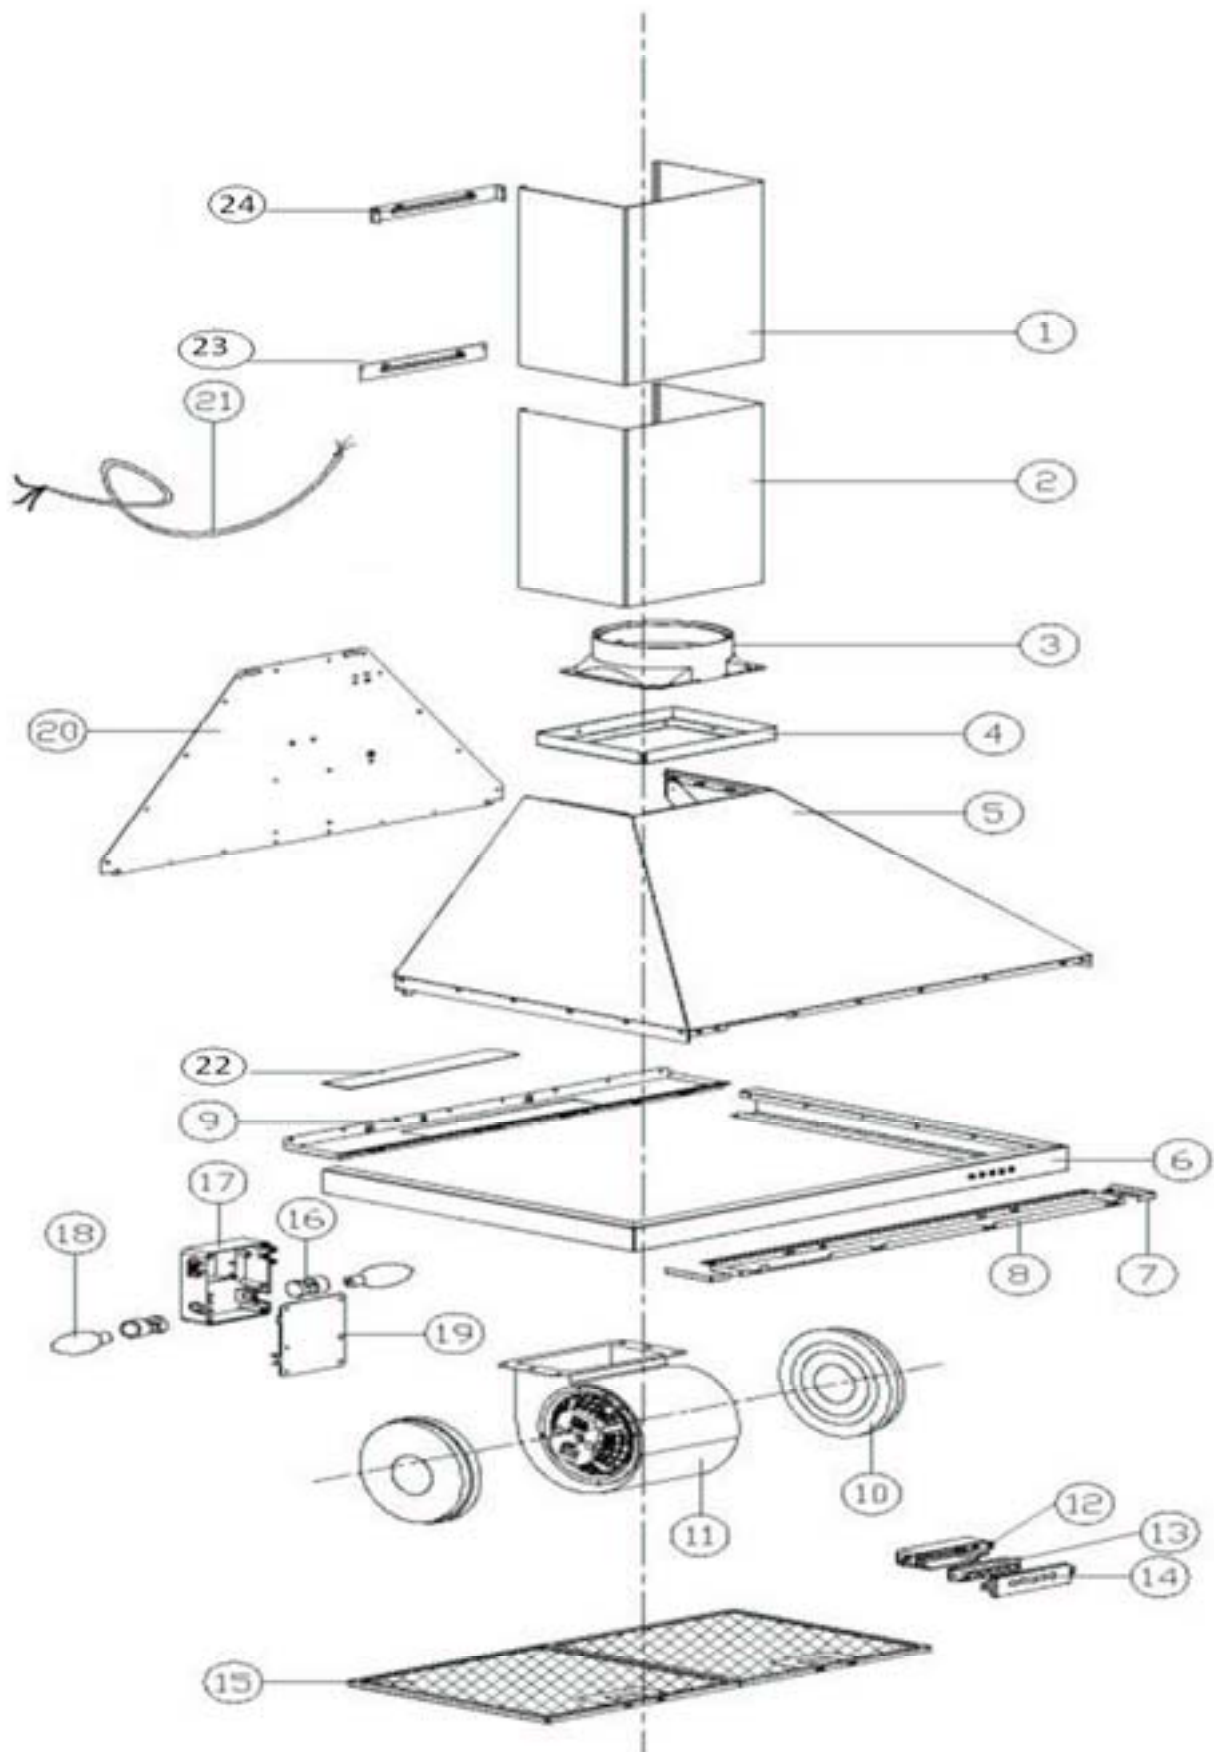

# CCH7

Caple 700mm Chimney

**Technical information**

## CCH7 - Caple 700mm Chimney

Item	Part Code	Description	Qty
1	AYW0400	Inside chimney (400mm height)	1
2	AYW0460	Outside chimney (460mm height)	1
3	AYS06118	Outlet (150mm)	1
4	AYW06448	Connection board	1
5	SYS353B7	Shell	1
6	SYFR353B6	Frame	1
7	SYLR353B6	Left/right corner	2
8	SYFB353B6	Front board	1
9	SYL353B7	Lamp board	1
11	SYCMF04	Motor accessory	
12/13/14	AYD06298	Push button assembly	1
15	SYF353B7	Filter	2
16	AYD06272	Lamp holder	2
17	SYCJBP018	The cover of Junction box	1
19	SYBJBP019	The bottom of Junction box	1
18	AYD06277	Lamp	2
20	SYB353B7	Back board	1
21	AYD06118	Power cord	1
22	AYB08101	Glass	1
23	AYH35032	outside chimney bracket	1
24	AYH35031	inside chimney bracket	1
A	AYD06002	Motor (450M3/H air sunction)	1
B	AYS08045	Impeller	1
C	AYW08520	Blower	1
D	AYS08116	Grid	2