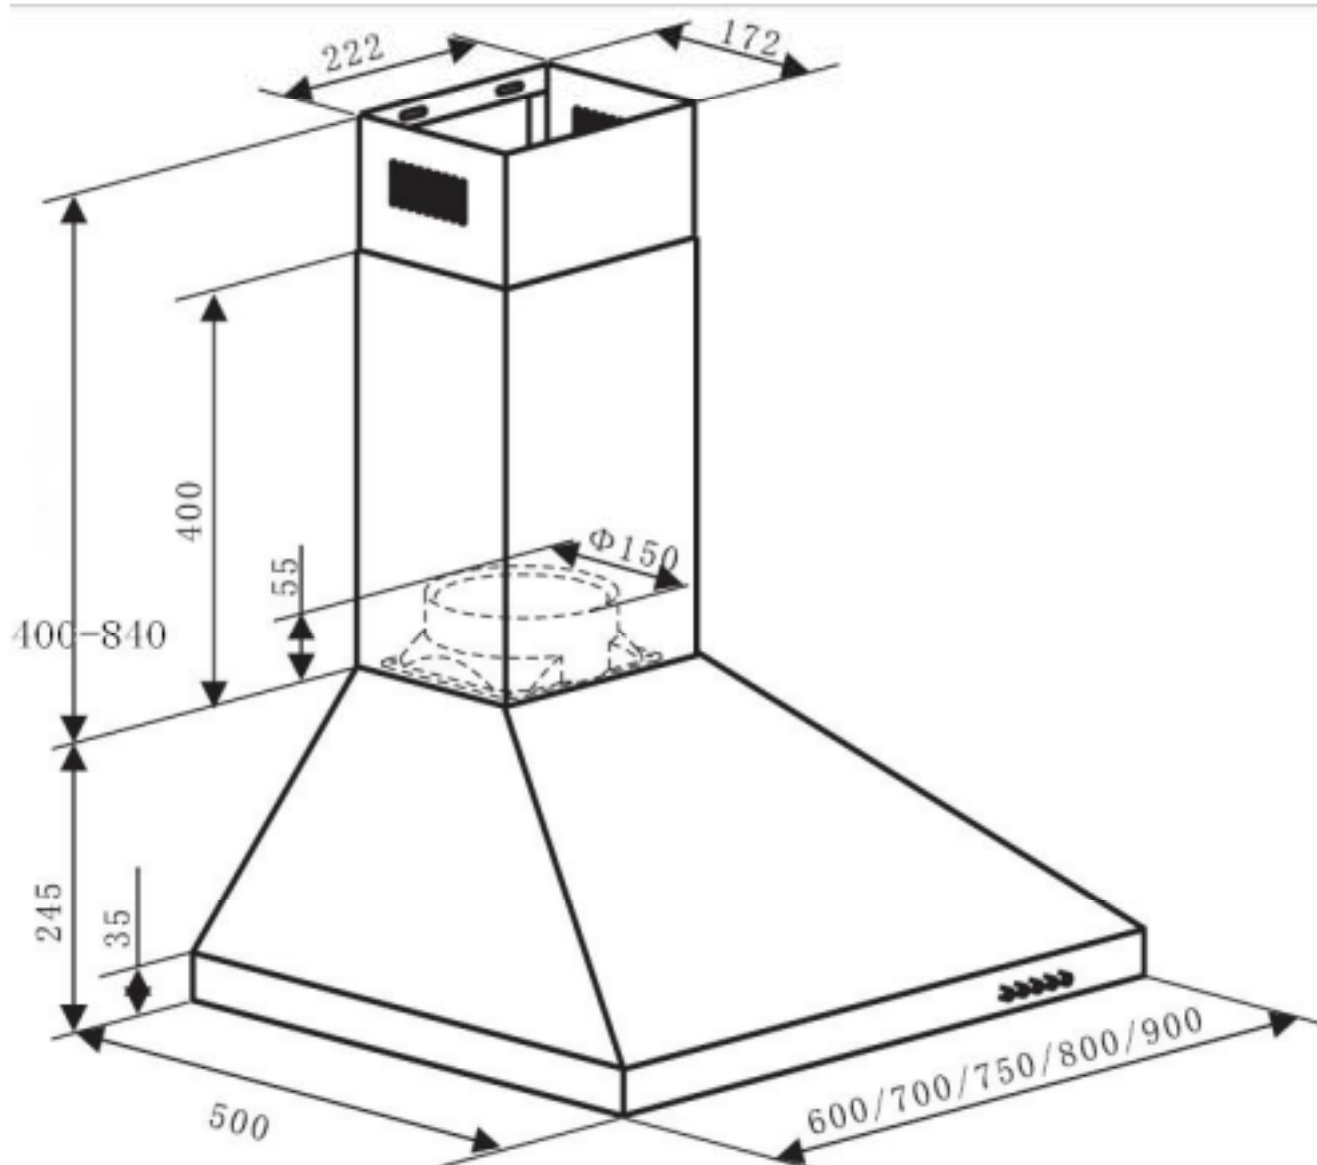

CCH6BK

Caple 600mm Chimney Black