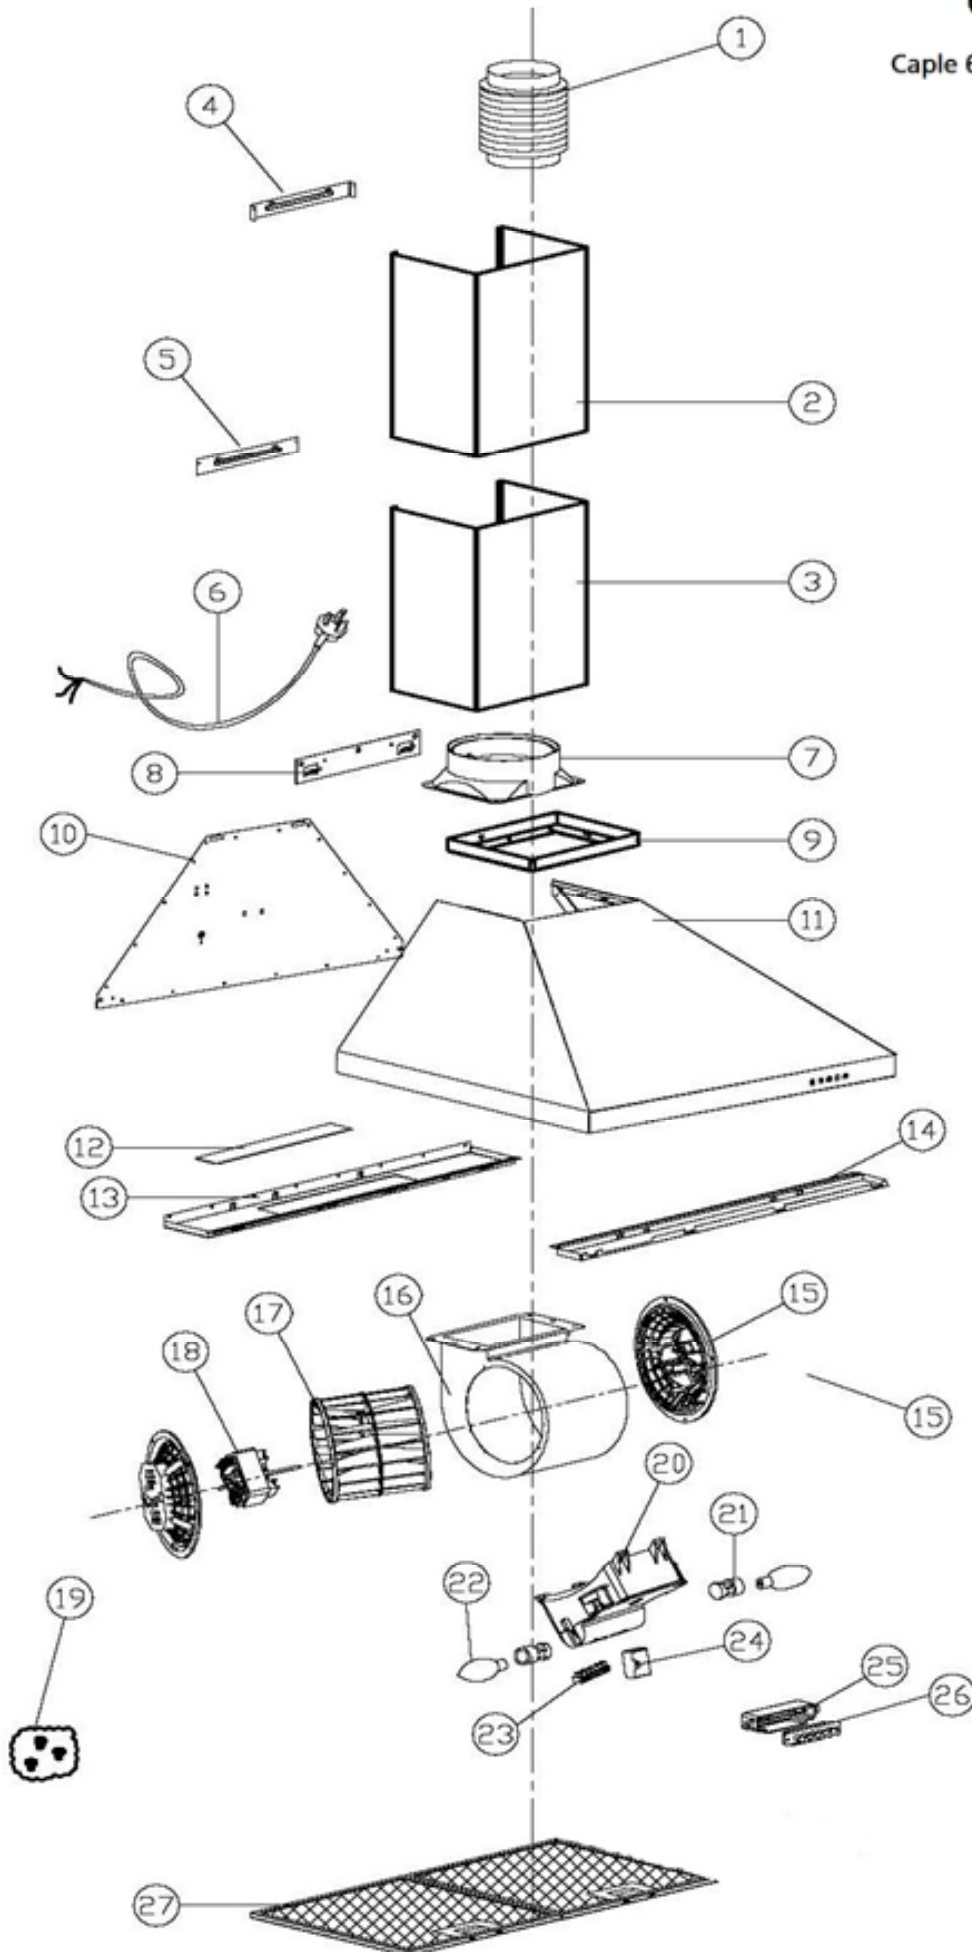

## CCH6BK - Caple 600mm Chimney Black

Item	Part Code	Description	Qty
1	AYS06132	Extensible pipe	1
2	AYW0400BK	Inside chimney	1
3	AYW0460BK	Outside chimney	1
4	AYH35031	Inside chimney bracket	1
5	AYH35032	Outside chimney bracket	1
6	AYD06118	Power cord	1
7	AYS06118	Air outlet	1
8	AYW06634	Hook	1
9	AYW06448	Connection board	1
10	AYW08114	Back board	1
11	AYW08076BK	Shell	1
12	AYB08101	Light board glass	1
13	AYW08227BK	Light board	1
14	AYW08209BK	Front board	1
15	AYS08116	Grid	2
16	AYW08520	Blower	1
17	AYS08045	Impeller	1
18	AYD06002	Motor (450M3/H air sunction)	1
19	AYS08035	Screw pack	1
20	AYS-06124	Junction box	1
21	AYD06272	Lamp holder	2
22	AYD06277	Lamp	2
23	AYJ08282	Junction pin	1
24	AYC08281	Capacitance	1
25/26	AYD06298	Push button assembly	1
27	AYQ08011	Aluminum Filter	2