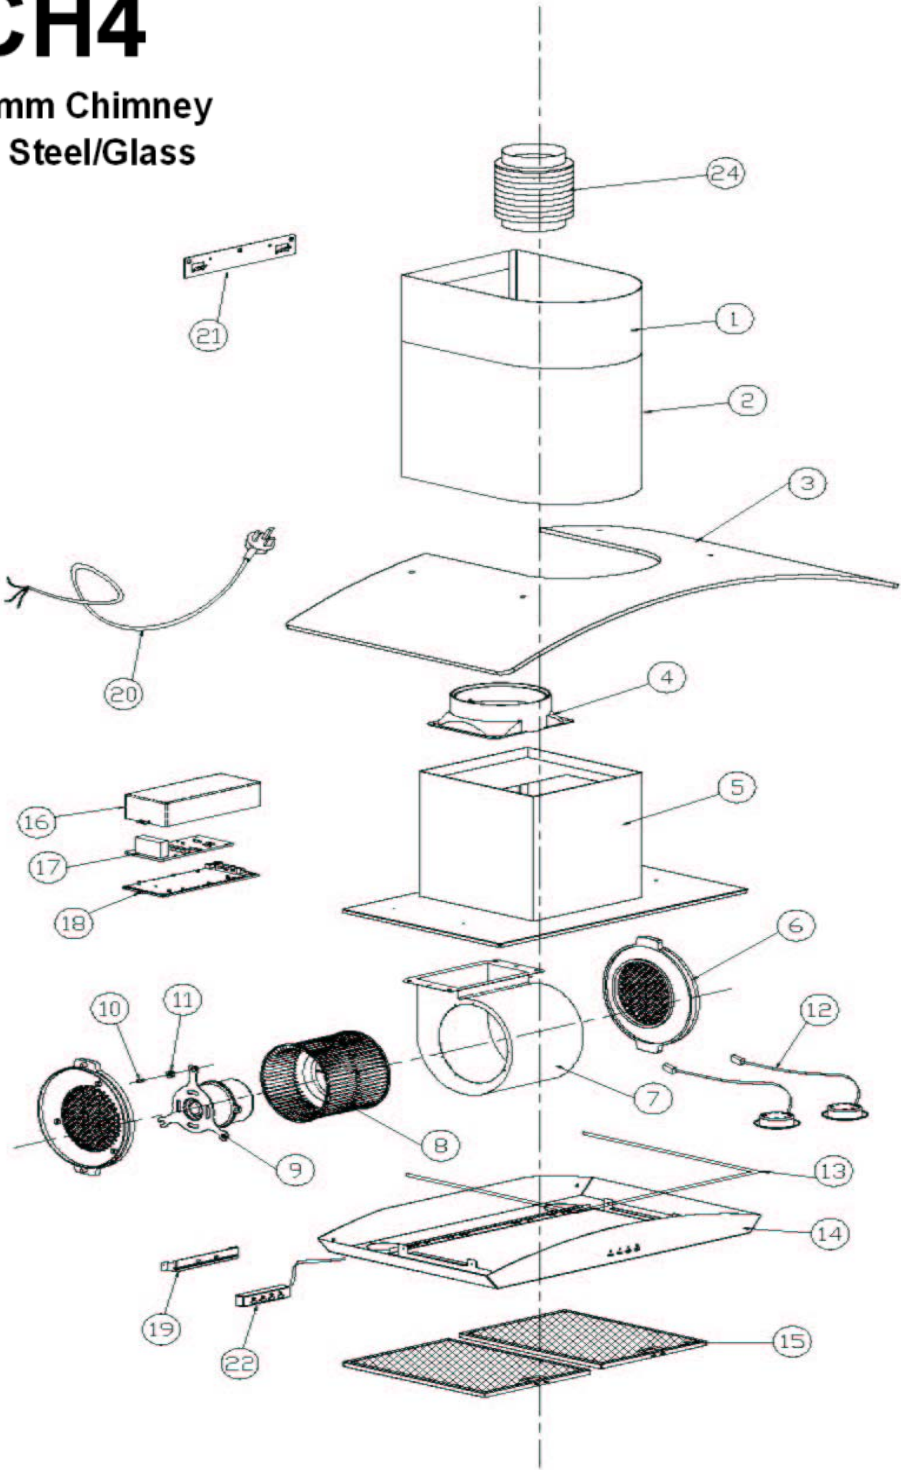

CCH4

**Caple 900mm Chimney
Stainless Steel/Glass**

TECHNICAL INFORMATION

CCH4

Caple 900mm Chimney
Stainless Steel/Glass

CCH4

Caple 900mm Chimney
Stainless Steel/Glass

CCH4 - Caple 900mm Stainless Steel/Glass Chimney

Nr.	Art NO.	Part Name	Material	QTYS
1	AYW-06330A	Inner chimney	SS	1
2	AYW-06329A	Outer chimney	SS	1
3	AYB-06075	Glass	Glass	1
4	AYS-06118	Outlet	PP	1
5	AYW-06450	Housing subassembly	Electrolytic board	1
6	AYS-06116	Grid	PP	2
7	AYW-06520	Blower	Electrolytic board	1
8	AYS-06045	Impeller	ABS+fiberglass	1
9	AYD-06001	Motor	Compounding	1
10	AYS-06090	Shockproof mat	Rubber	3
11	AYQ-06042	Copper heart	Copper	3
12	AYD-06252	Lights	Compounding	2
13	AYS-06078	Seal	Compounding	1
14	AYW-06022	Frame	SS	1
15	AYQ-06002	Filter	Compounding	2
16	AYS-06122	Junction box	PP	1
17	AYD-06216	Electronic board	Compounding	1
18	AYS-06123	Junction box bottom board	PP	1
19	AYW-06588	Switch bracket	Electrolytic board	1
20	AYD-06118	Cable	Compounding	1
21	AYW-06633	Hook	Electrolytic board	1
22	AYD-06302	PCB box	Compounding	1
23	AYS-06132	Extensible pipe	PE	1