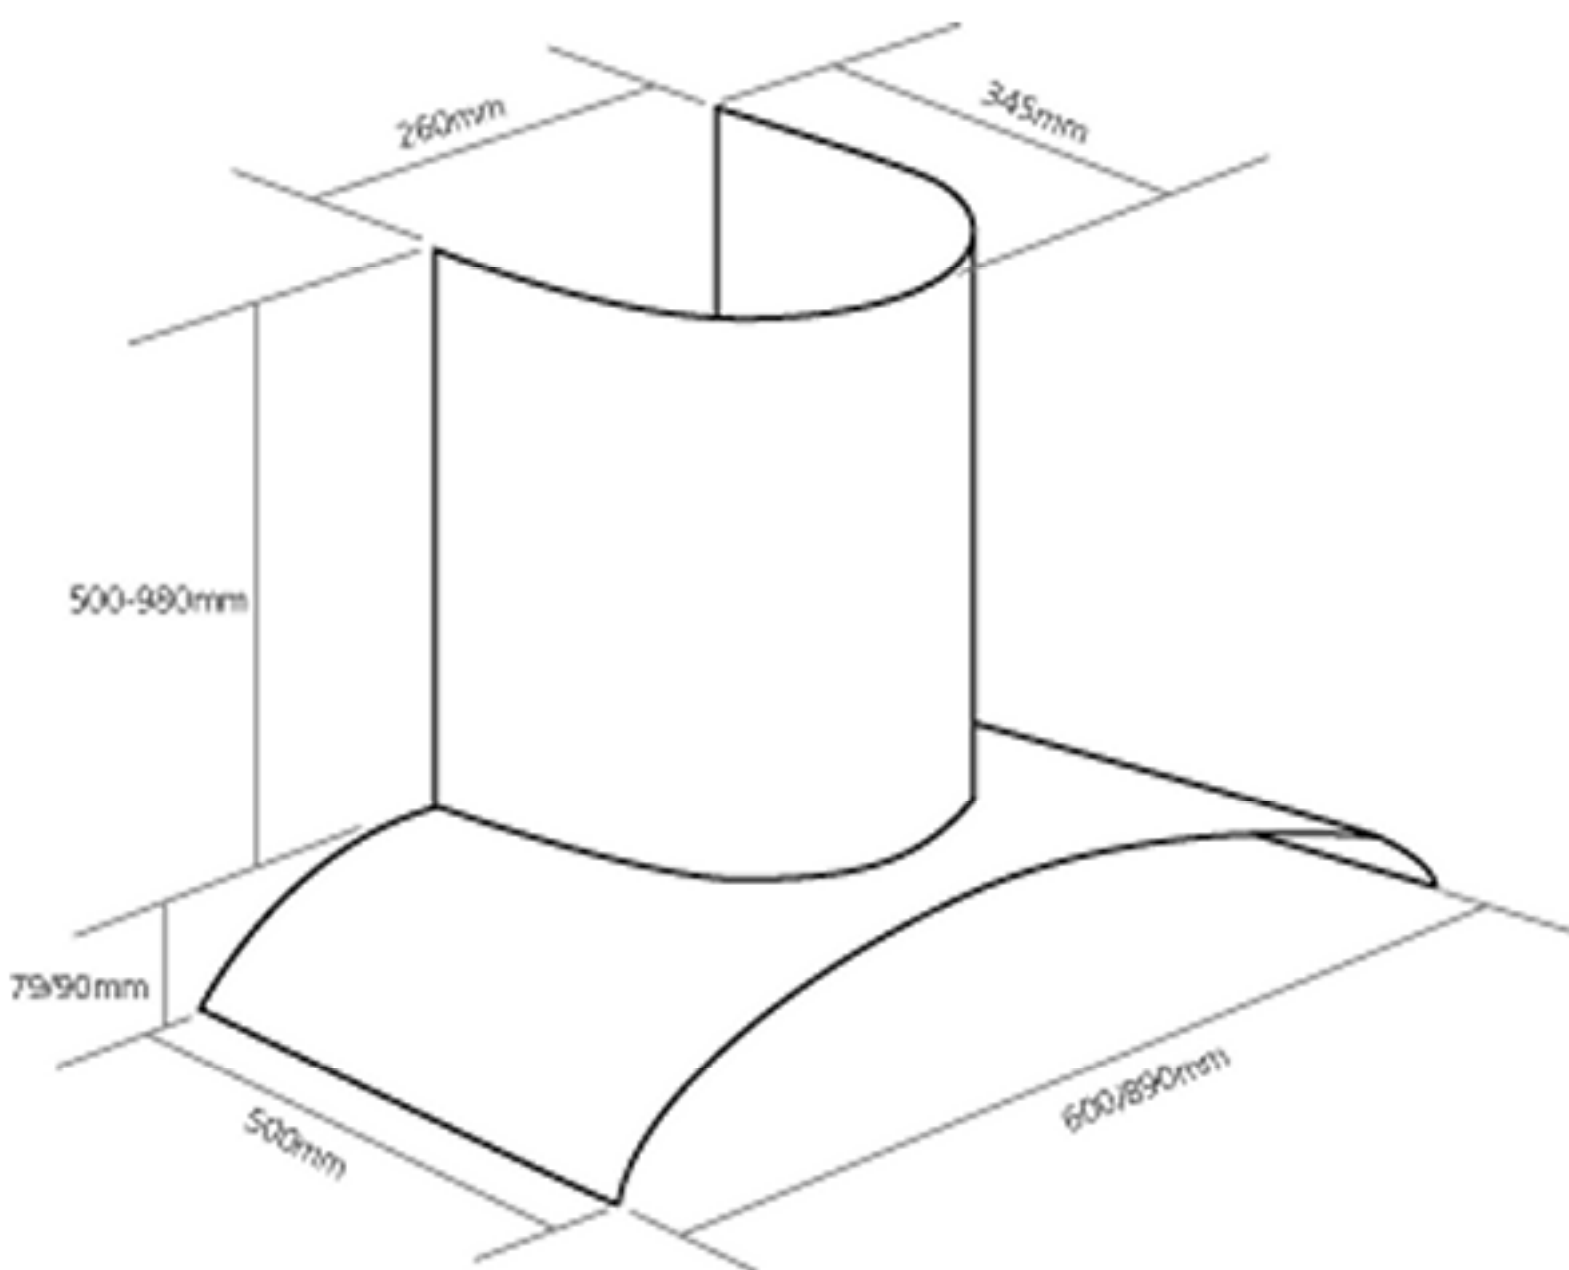

CCH4

**Caple 900mm Chimney
Stainless Steel/Glass**

TECHNICAL INFORMATION

CCH4

Caple 900mm Chimney
Stainless Steel/Glass

CCH4

Caple 900mm Chimney
Stainless Steel/Glass

CCH4 - Caple 900mm Stainless Steel/Glass Chimney