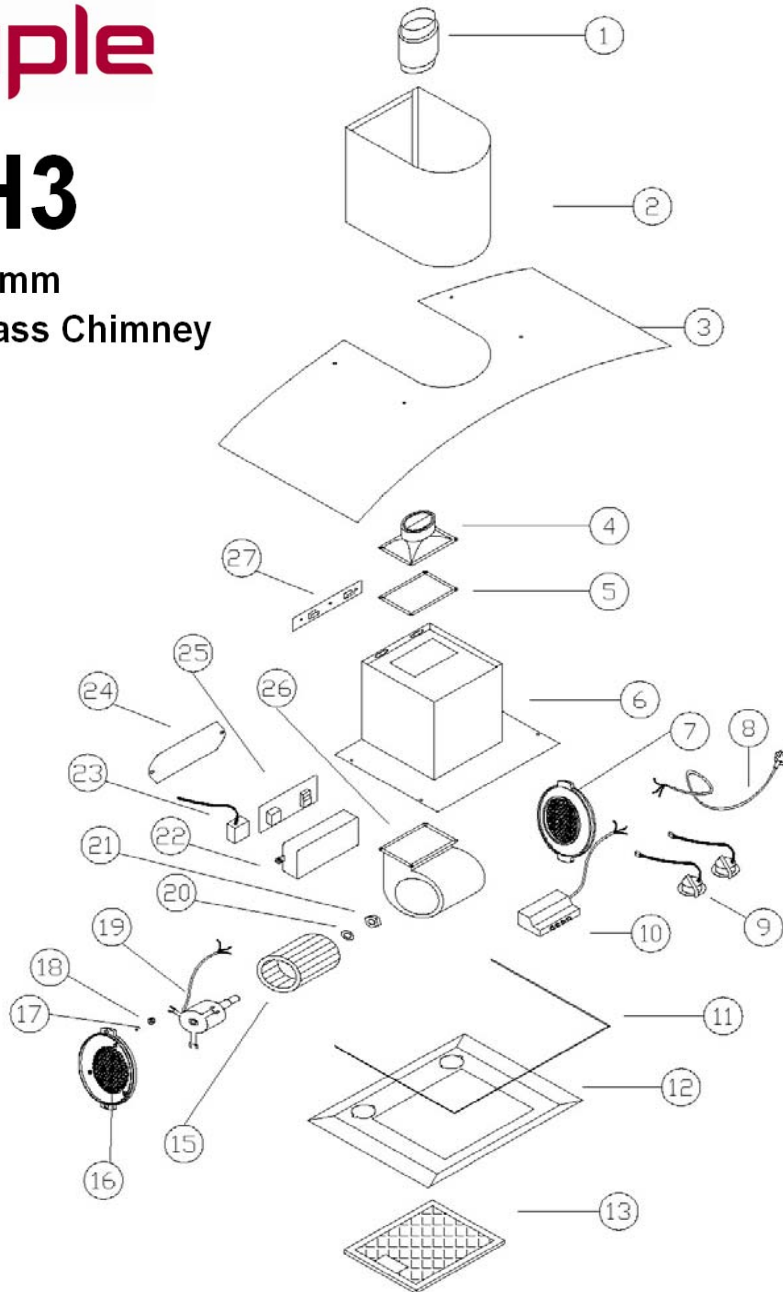

# CCH3

Caple 600mm  
Stainless Steel/Glass Chimney

## SPARE PART LIST FOR MODEL :

Nr.	
1	Extensible pipe
2	Chimney
3	Glass
4	Outlet
5	Mat
6	Casing
7	Grid
8	Cable
9	Light
10/25	PCB box
11	Rubber
12	Switch board
13	Filter
14	oil cup
15	Impeller
16	Grid
17	Copper heart
18	Shockproof mat
19	Motor
20	Gasket
21	Screw
22	PCB box
23	Capacitor
24	Insulation
25	PCB
26	Blower
27	Hook