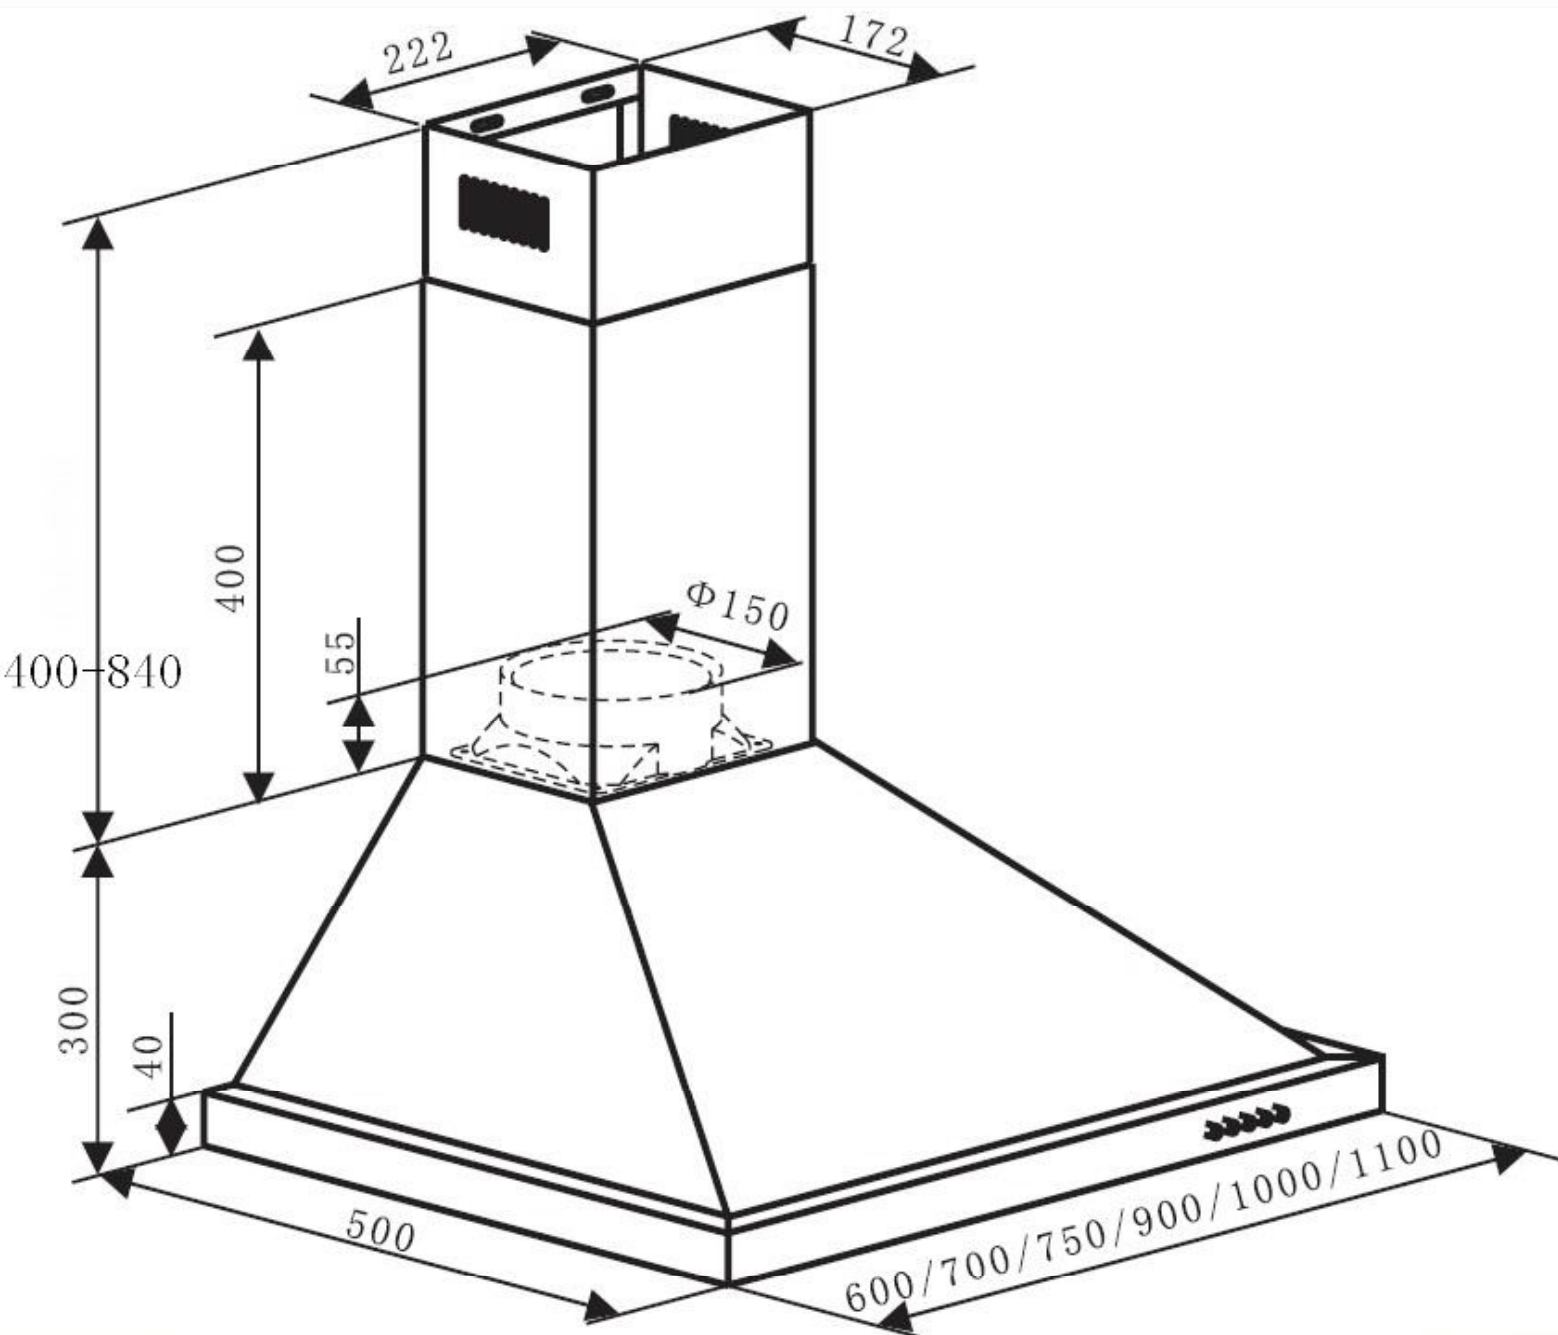

CCH10

Caple 1000mm Chimney

Technical information

CCH10

Caple 1000mm Chimney

CCH10

Caple 1000mm Chimney

CCH10 - Caple 1000mm Chimney

Item	Part Code	Description	Qty
1	AYW0400	Inside chimney (400mm height)	1
2	AYW0460	Outside chimney (460mm height)	1
3	AYS06118	Outlet (150mm)	1
4	AYW06448	Connection board	1
5	SYS353B10	Shell	1
6	SYFR353B10	Frame	1
7	SYLR353B10	Left/right corner	2
8	SYFB353B10	Front board	1
9	SYL353B10	Lamp board	1
11	SYCMF04	Motor accessory	
12/13/14	AYD06298	Push button assembly	1
15	SYF353B7	Filter	3
16	AYD06272	Lamp holder	2
17	SYCJBP018	The cover of Junction box	1
19	SYBJBP019	The bottom of Junction box	1
18	AYD06277	Lamp	2
20	SYB353B10	Back board	1
21	AYD06118	Power cord	1
22	AYB08101	Glass	1
23	AYH35032	outside chimney bracket	1
24	AYH35031	inside chimney bracket	1
A	AYD06002	Motor (450M3/H air sunction)	1
B	AYS08045	Impeller	1
C	AYW08520	Blower	1
D	AYS08116	Grid	2