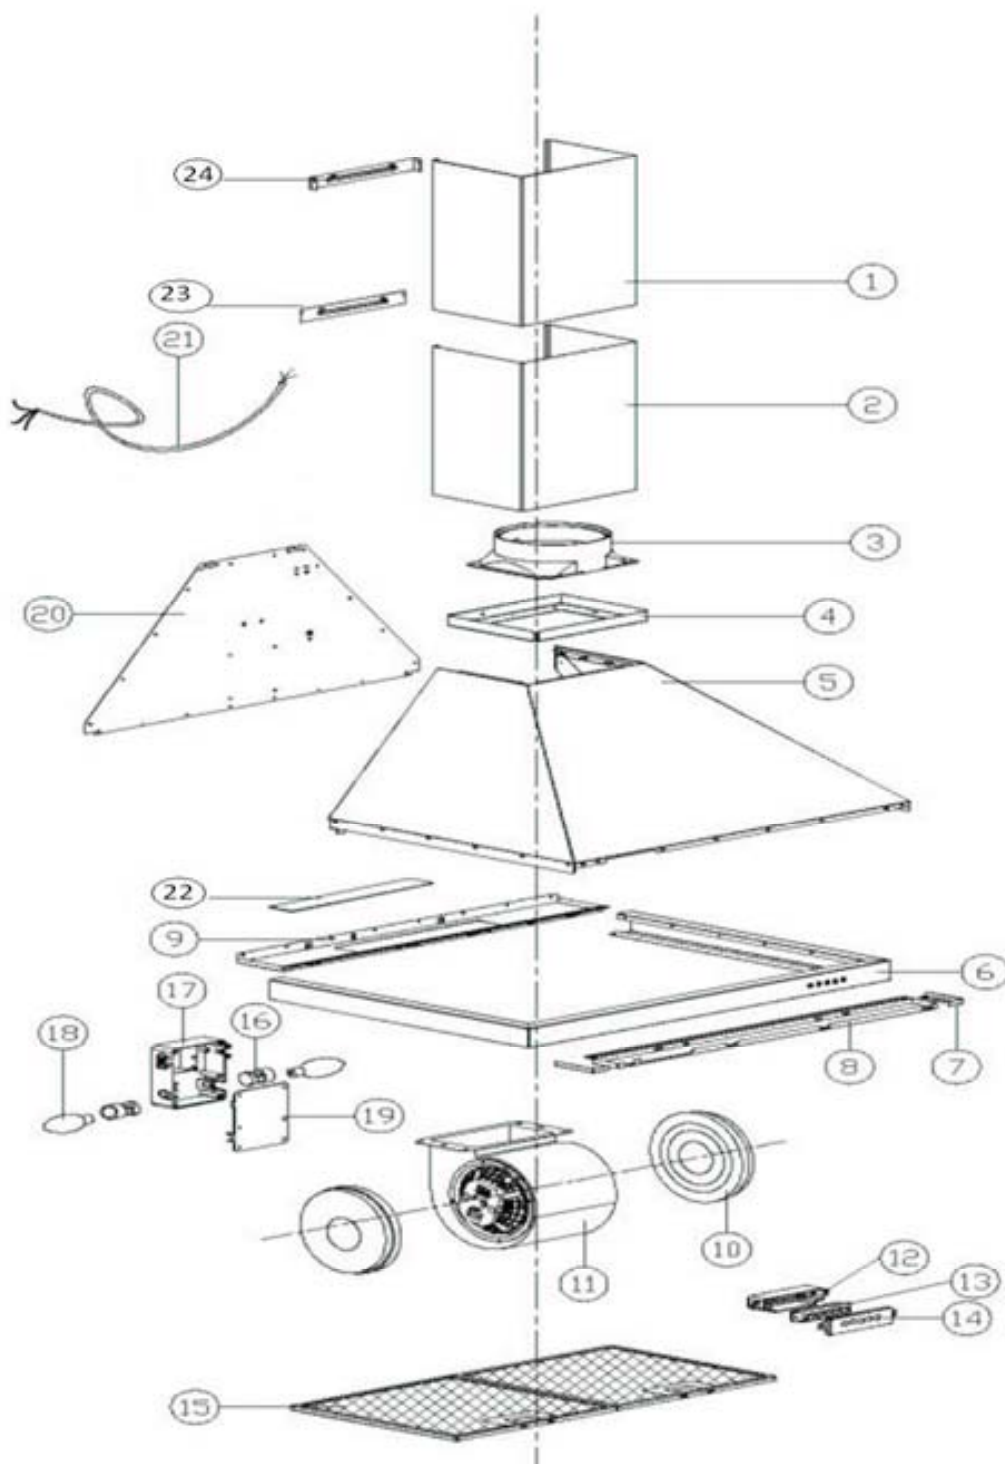

CCH10

Caple 1000mm Chimney

Technical information

CCH10

Caple 1000mm Chimney

CCH10

Caple 1000mm Chimney

CCH10 - Caple 1000mm Chimney

Item	Part Code	Description	Qty
1	AYW0400	Inside chimney (400mm height)	1
2	AYW0460	Outside chimney (460mm height)	1
3	AYS06118	Outlet (150mm)	1
4	AYW06448	Connection board	1
5	SYS353B10	Shell	1
6	SYFR353B10	Frame	1
7	SYLR353B10	Left/right corner	2
8	SYFB353B10	Front board	1
9	SYL353B10	Lamp board	1
11	SYCMF04	Motor accessory	
12/13/14	AYD06298	Push button assembly	1
15	SYF353B7	Filter	3
16	AYD06272	Lamp holder	2
17	SYCJBP018	The cover of Junction box	1
19	SYBJBP019	The bottom of Junction box	1
18	AYD06277	Lamp	2
20	SYB353B10	Back board	1
21	AYD06118	Power cord	1
22	AYB08101	Glass	1
23	AYH35032	outside chimney bracket	1
24	AYH35031	inside chimney bracket	1
A	AYD06002	Motor (450M3/H air sunction)	1
B	AYS08045	Impeller	1
C	AYW08520	Blower	1
D	AYS08116	Grid	2