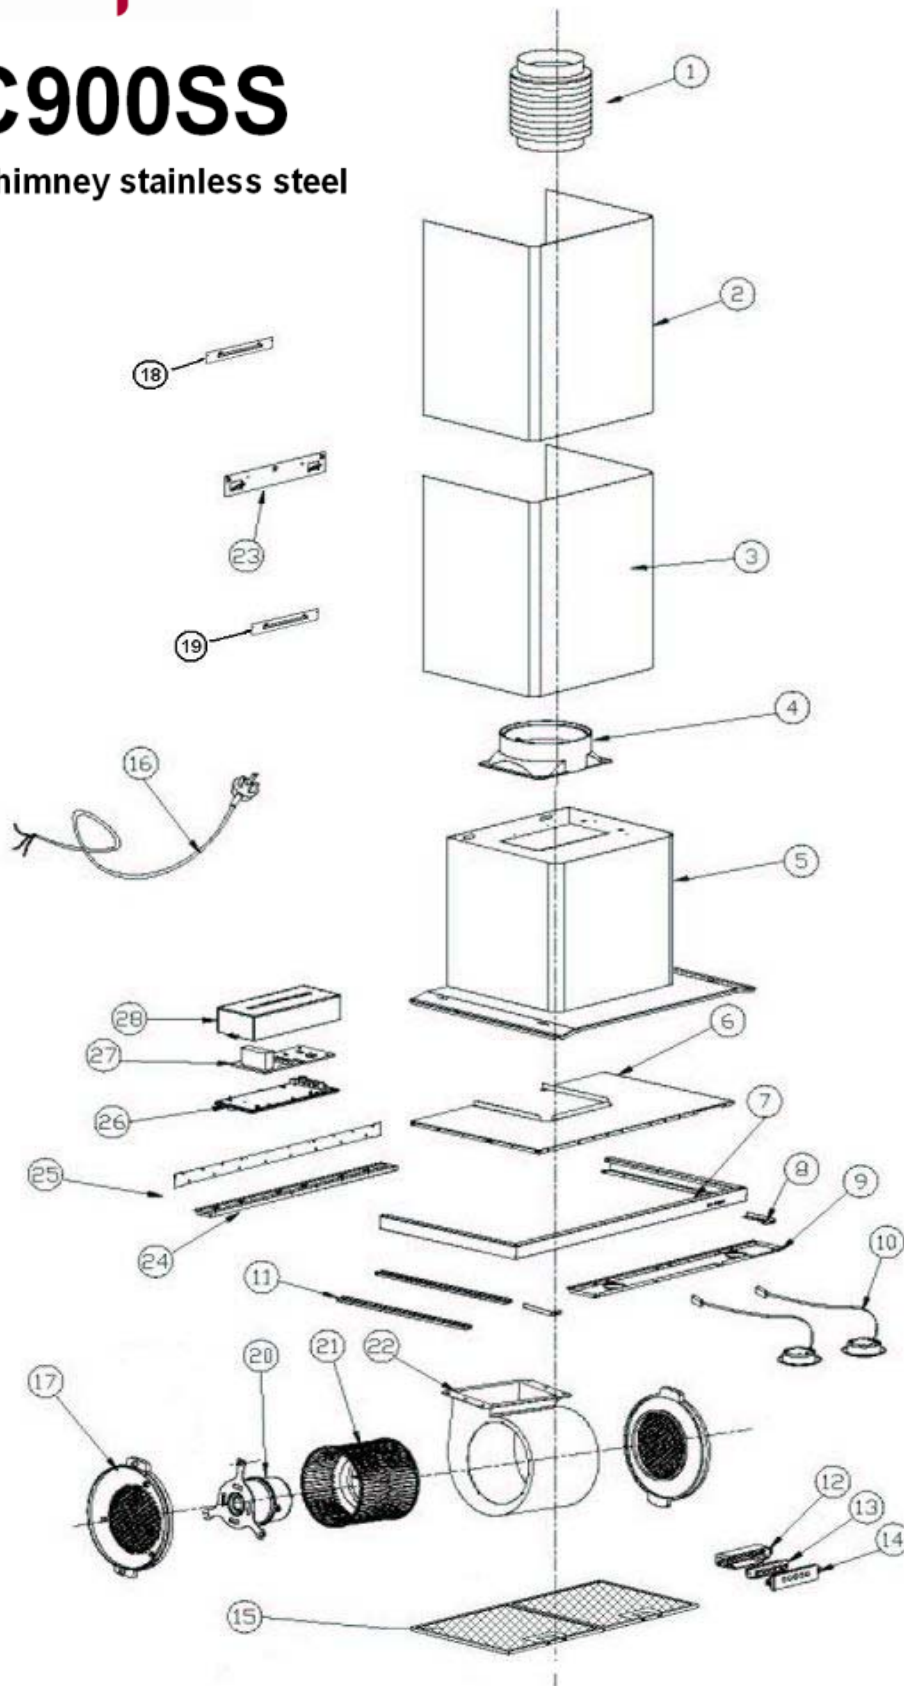

BXC900SS

Caple 90cm chimney stainless steel

TECHNICAL INFORMATION

BXC900SS

Caple 90cm chimney stainless steel

BXC900SS

Caple 90cm chimney stainless steel

BXC900SS - Caple 90cm chimney Stainless Steel

N0.	Part number	Description in English	Material	Qty
1	AYS06132	Extensible pipe	PE	1
2	AYW06324	Inside chimney	Stainless Steel	1
3	AYW06323	Outside chimney	Stainless Steel	1
4	AYS06118	outlet	PP	1
5	AYW06451	Casing	Electrolytic Board	1
6	AYW06461	Panel	Stainless Steel	1
7/8	AYW06281	Frame with right & left corner	Stainless Steel	1
9	AYW06242	Light board	Stainless Steel	1
10	AYD06258	Light	Combination	2
11	AYW06698	Strengthen bar	Electrolytic Board	2
12/13/14	AYD06298	Push button	Combination	1
15	AYQ06013	Filter	Combination	3
16	AYD06118	Cable with plug	Combination	1
17	AYS06116	Grid	PP	2
18	AYH35021	High chimney bracket	Electrolytic Board	1
19	AYH35022	Low chimney bracket	Electrolytic Board	1
20	AYD06001	Motor(700m ³ /h air suction)	Combination	1
21	AYS06045	Impeller	PP	1
22	AYW06520	Blower	Electrolytic Board	1
23	AYW06633	Hook	Electrolytic Board	1
24	AYW06164	Back panel for frame	Stainless Steel	1
25	AYW06156	Back Board	Stainless Steel	1
26/28	AYS06122	PCB BOX	PP	1
27	AYD06217	PCB board	Combination	1