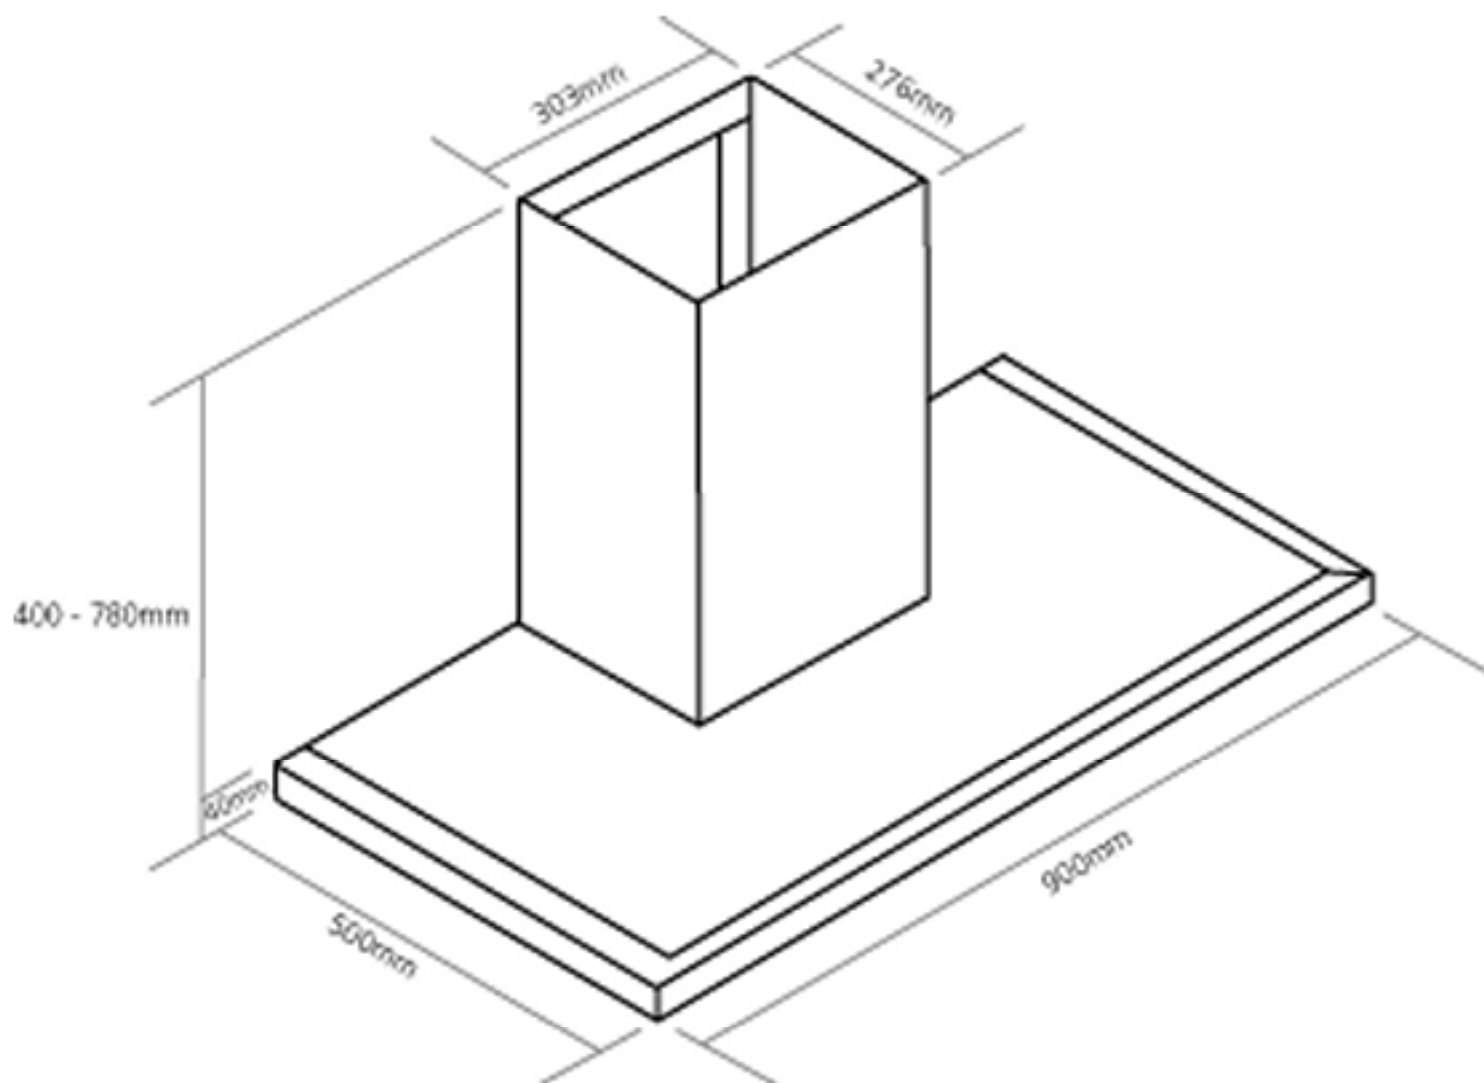

BXC900SS

Caple 90cm chimney stainless steel

TECHNICAL INFORMATION

BXC900SS

Caple 90cm chimney stainless steel

BXC900SS

Caple 90cm chimney stainless steel

BXC900SS - Caple 90cm chimney Stainless Steel