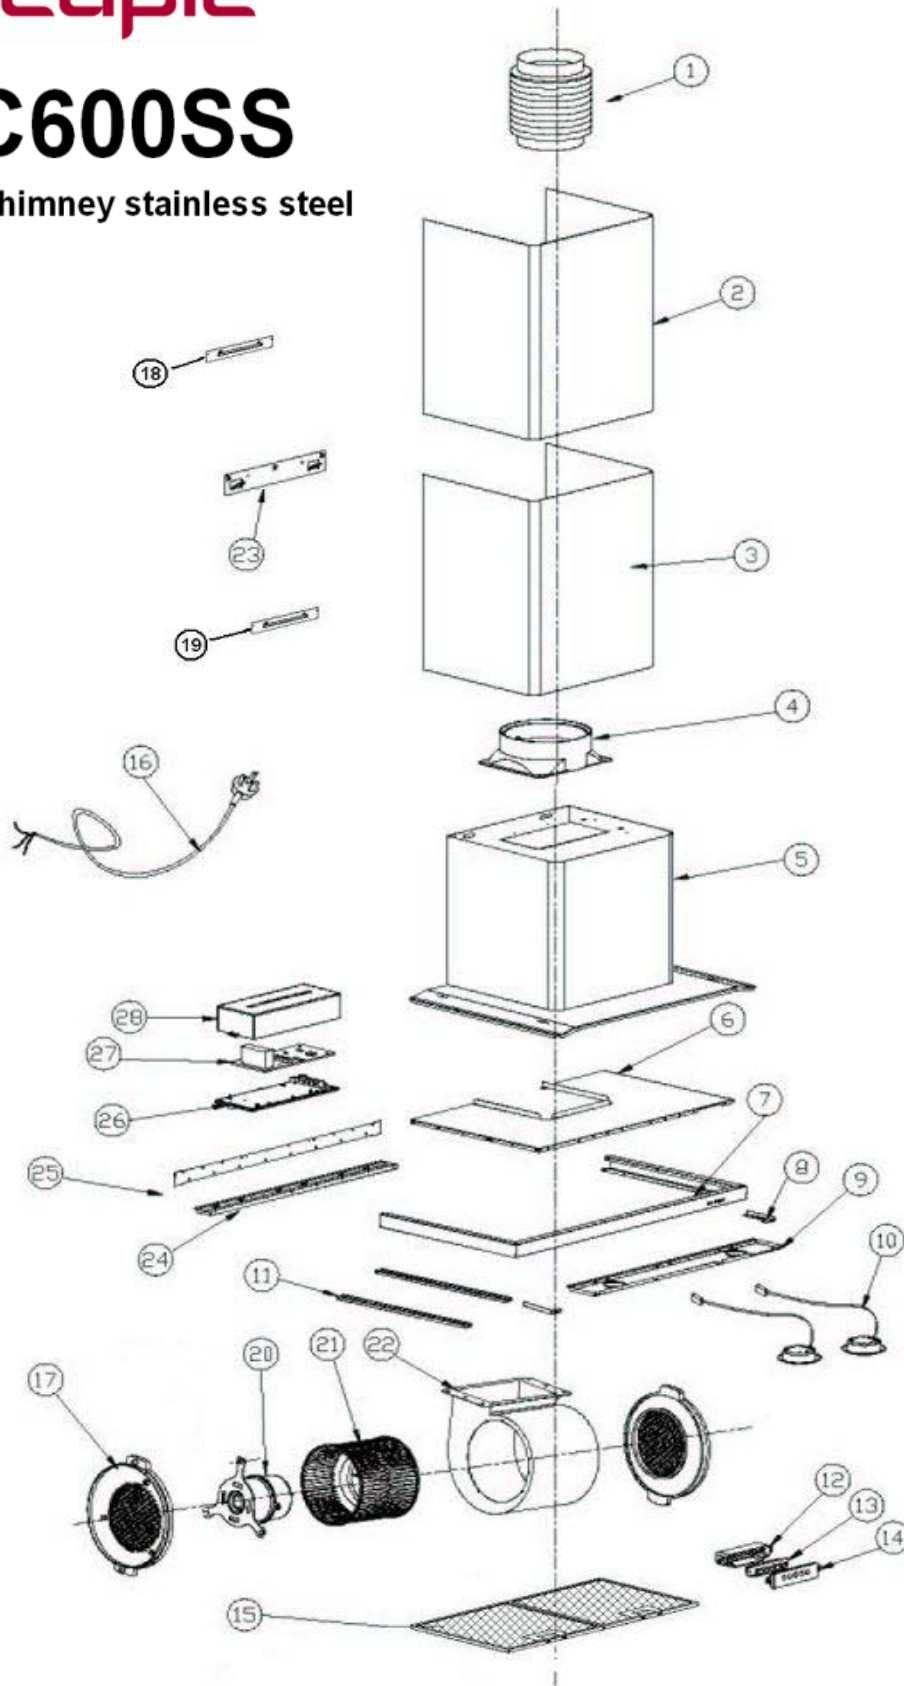

# BXC600SS

Caple 60cm chimney stainless steel

TECHNICAL INFORMATION

# BXC600SS

Caple 60cm chimney stainless steel

## BXC600SS - Caple 60cm chimney Stainless Steel

NO.	Part number	Description in English	Material	Qty
1	AYS06132	Extensible pipe	PE	1
2	AYW06324	Inside chimney	Stainless Steel	1
3	AYW06323	Outside chimney	Stainless Steel	1
4	AYS06118	outlet	PP	1
5	AYW06451	Casing	Electrolytic Board	1
6	AYW06460	Panel	Stainless Steel	1
7/8	AYW06287	Frame with right & left corner	Stainless Steel	1
9	AYW06241	Light board	Stainless Steel	1
10	AYD06258	Light	Combination	2
11	AYW06698	Strengthen bar	Electrolytic Board	2
12/13/14	AYD06298	Push button	Combination	1
15	AYQ06011	Filter	Compounding	2
16	AYD06118	Cable with plug	Combination	1
17	AYS06116	Grid	PP	2
18	AYH35021	High chimney bracket	Electrolytic Board	1
19	AYH35022	Low chimney bracket	Electrolytic Board	1
20	AYD06003	Motor(500m <sup>3</sup> /h air suction)	Combination	1
21	AYS06045	Impeller	PP	1
22	AYW06520	Blower	Electrolytic Board	1
23	AYW06633	Hook	Electrolytic Board	1
24	AYW06162	Back panel for frame	Stainless Steel	1
25	AYW06155	Back Board	Stainless Steel	1
26/28	AYS06122	PCB BOX	PP	1
27	AYD06217	PCB board	Combination	1