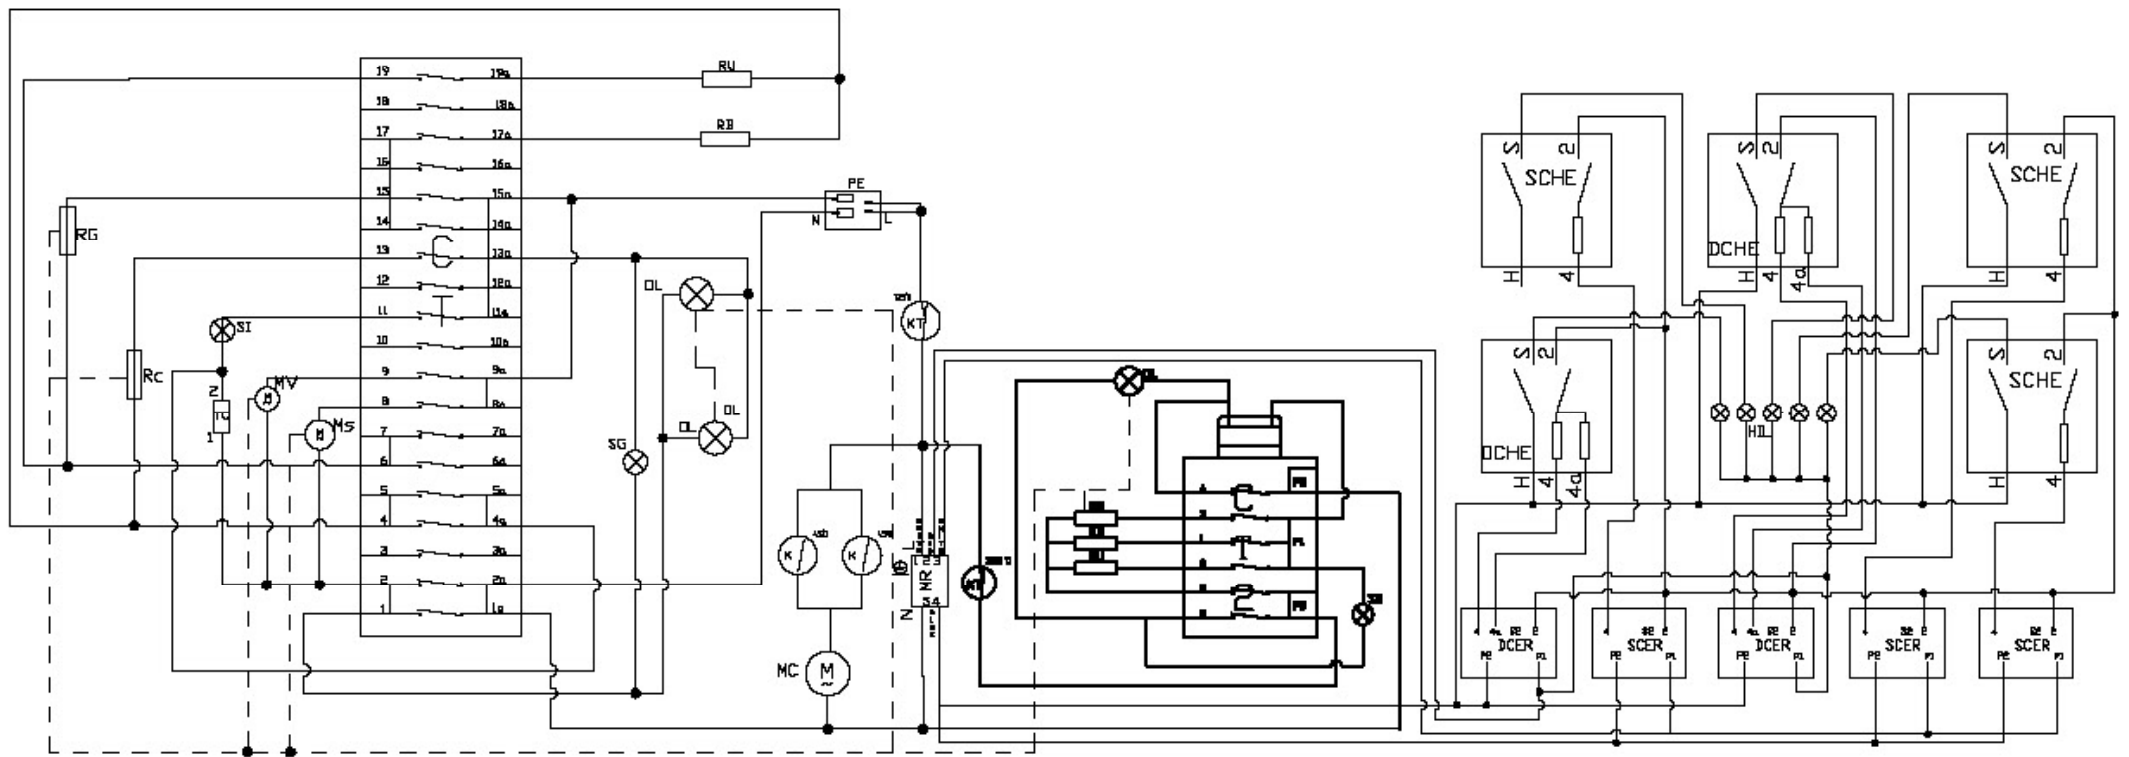

MR TERMINAL BOX
DL OVEN LIGHT
RB BOTTOM HEATING
RC CIRCULAR HEATING ELEMENT
RG DRILL HEATING ELEMENT
RU UPPER HEATING ELEMENT
MV VENTILATOR
MC COOLING FAN
MS SPIT MOTOR
CT COMMUTATOR

TC THERMOSTAT ON CONTROL PANEL
PE ELECTRIC PROGRAMMER
SI THERMOSTAT SIGNAL LAMP
SG OPERATION SIGNAL LAMP
KT CUT OFF
HIL HEAT INDICATION LAMP
DCHE DUAL CIRCUIT HEATING ELEMENT
SCHE SINGLE CIRCUIT HEATING ELEMENT
DCER DOUBLE CIRCUIT ENERGY REGULATOR
SCER SINGLE CIRCUIT ENERGY REGULATOR

cagle

CR9228

Cagle 900mm Electric Range