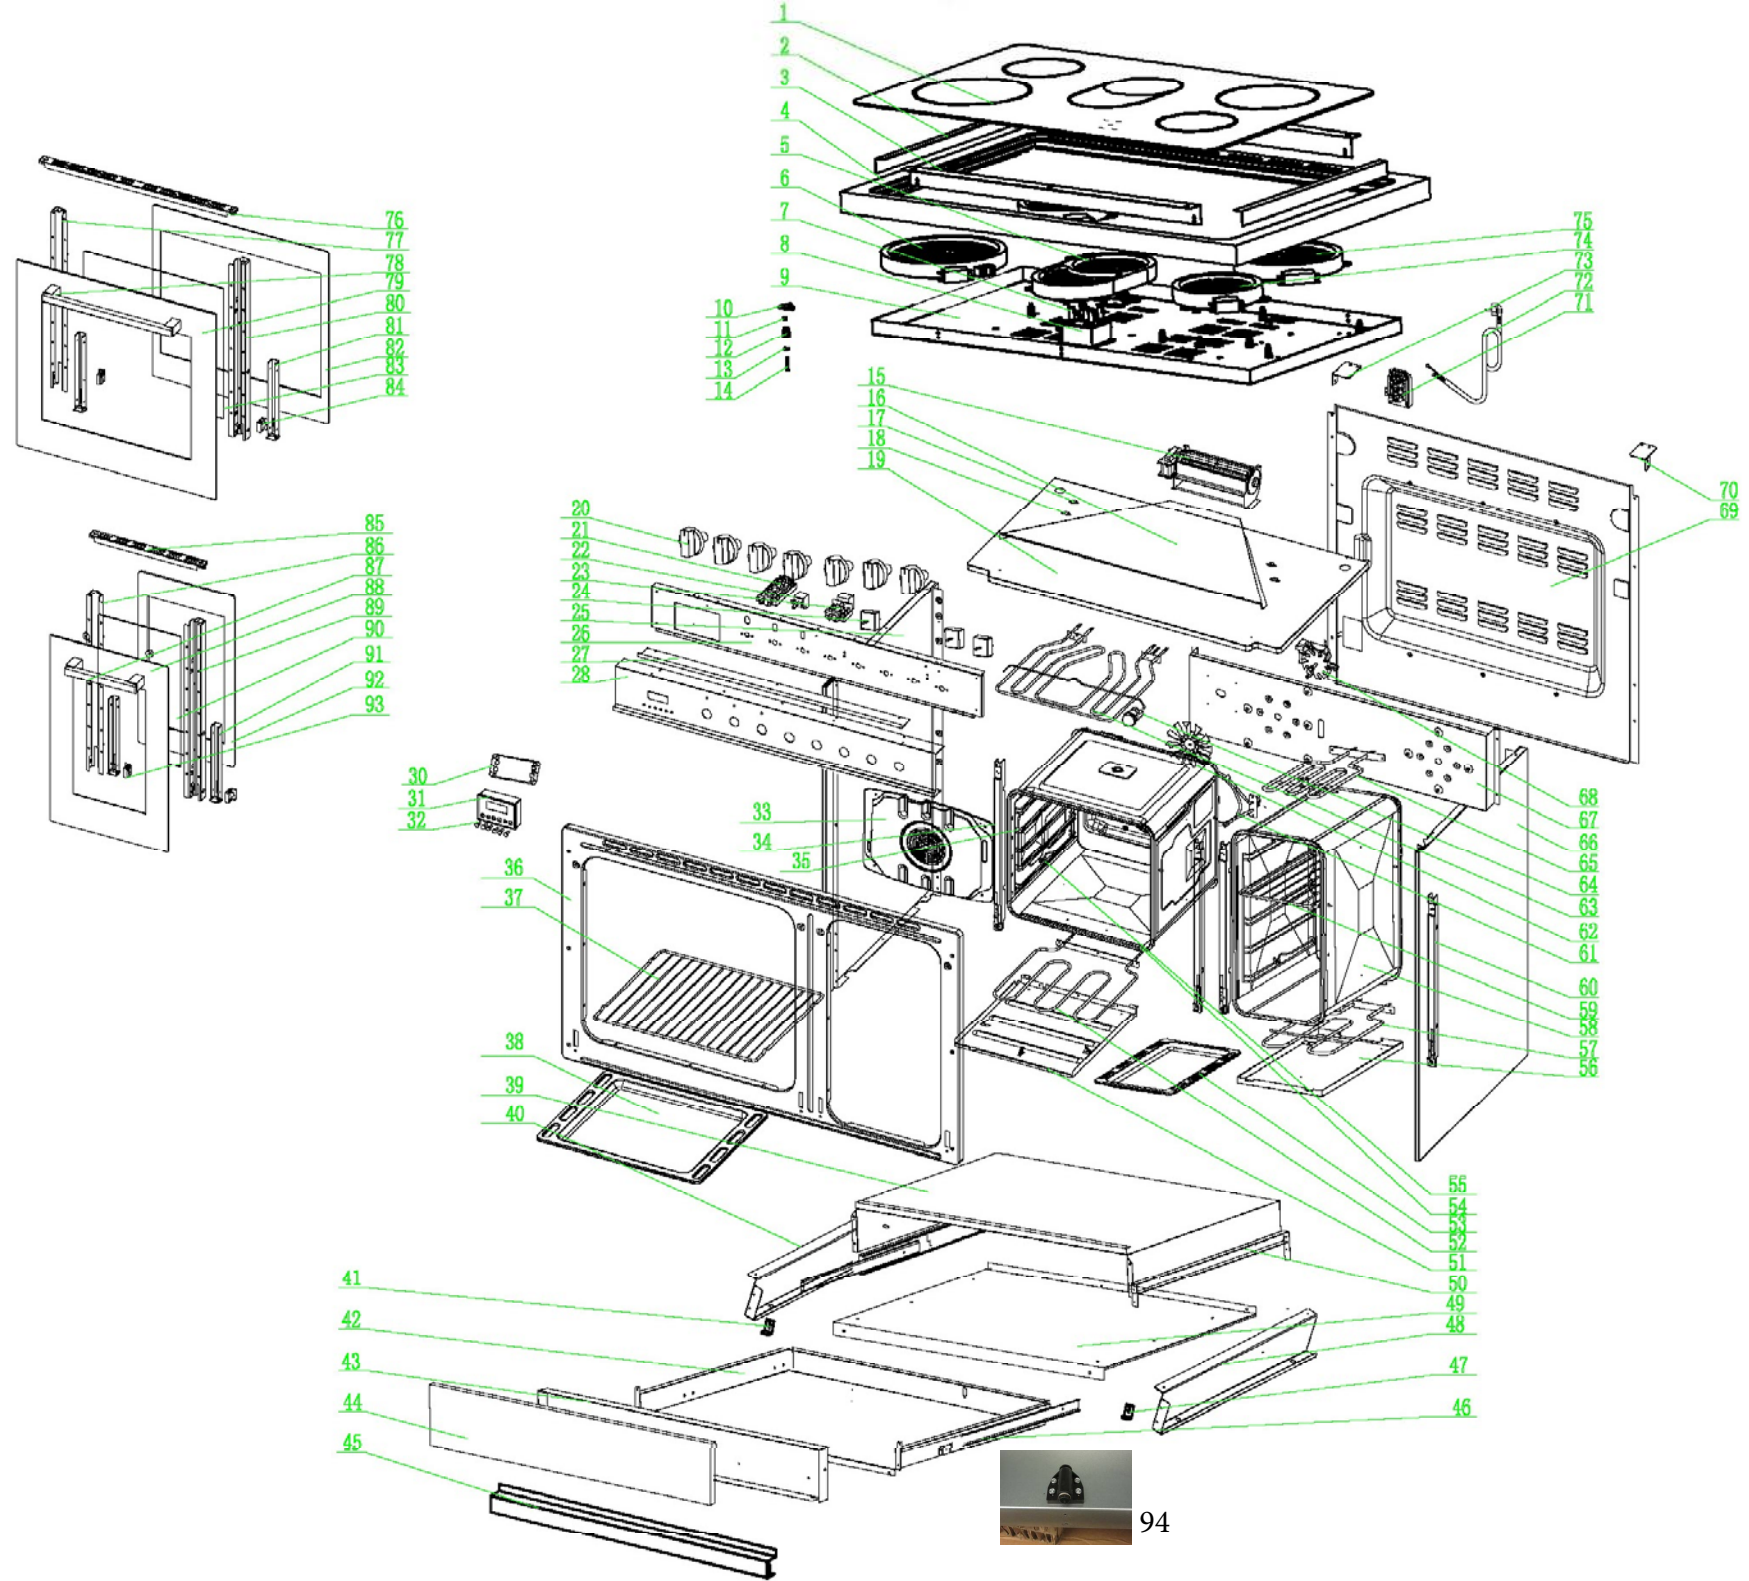

CR9228

Caple 900mm Electric Range

Technical information

CR9228 - Caple 900mm Electric Range

| Item | Part Code | Description | Qty |
|------|-------------|--|-----|
| 1 | PA210017017 | glass | 1 |
| 2 | SP200053001 | left and right support bar | 2 |
| 3 | SP200053000 | front and back support bar | 2 |
| 4 | SP200014008 | panel | 1 |
| 5 | PA210088002 | Radiant heating plate | 1 |
| 6 | PA210088000 | Radiant heating plate | 1 |
| 7 | PA210037001 | Indicator lamp | 5 |
| 8 | SP200062000 | Indicator lamp fixed base | 1 |
| 9 | SP200052000 | Chassis | 1 |
| 10 | SP200054000 | Radiant heating plate fixed base | 15 |
| 11 | PA440023001 | Screw cap | 30 |
| 12 | PA210081000 | Spring | 15 |
| 13 | PA440006001 | Spring washer | 15 |
| 14 | PA440017014 | Cross Recess Head Screw | 15 |
| 15 | PA210009008 | Motor | 1 |
| 16 | SP200025000 | Exhausting flue | 1 |
| 17 | PA210030001 | Dissipation thermostat | 2 |
| 18 | PA210031003 | Overheating protector | 2 |
| 19 | SP200026003 | Discharge flue base board | 1 |
| 20 | PA210039005 | Knob | 8 |
| 21 | PA210032013 | Function switch | 1 |
| 22 | PA210036000 | Temperature switch | 1 |
| 22 | PA210036005 | Temperature switch | 1 |
| 23 | PA210032006 | Function switch for small oven | 1 |
| 24 | PA210089000 | Energy switch | 3 |
| 24 | PA210089001 | Energy switch | 2 |
| 25 | XZ200017039 | Side board | 1 |
| 26 | SP200083011 | connection board for front board of cavity | 1 |
| 27 | SP200015000 | Panel fixing connecting strap | 1 |
| 28 | SP200007086 | switch board | 1 |
| 30 | SP200002000 | program controller fixing board | 1 |
| 31 | PA210035000 | Timer | 1 |
| 32 | PA210077000 | Timer button | 6 |
| 33 | SP220001021 | The baffle for rear heating element | 1 |
| 34 | SP200032003 | cavity support | 2 |
| 35 | PA210049004 | left guide bracket | 1 |
| 36 | SP220035068 | cavity front board | 1 |
| 37 | PA210027001 | shelf | 2 |
| 38 | SP220027003 | grease tray | 1 |
| 38 | SP220027004 | grease tray | 1 |
| 39 | SP240022008 | coaming | 1 |
| 40 | SP200029014 | stand bar | 1 |
| 41 | SP200031003 | Fixing plate | 1 |
| 42 | SP240018003 | Inner cavitydoor panel | 1 |