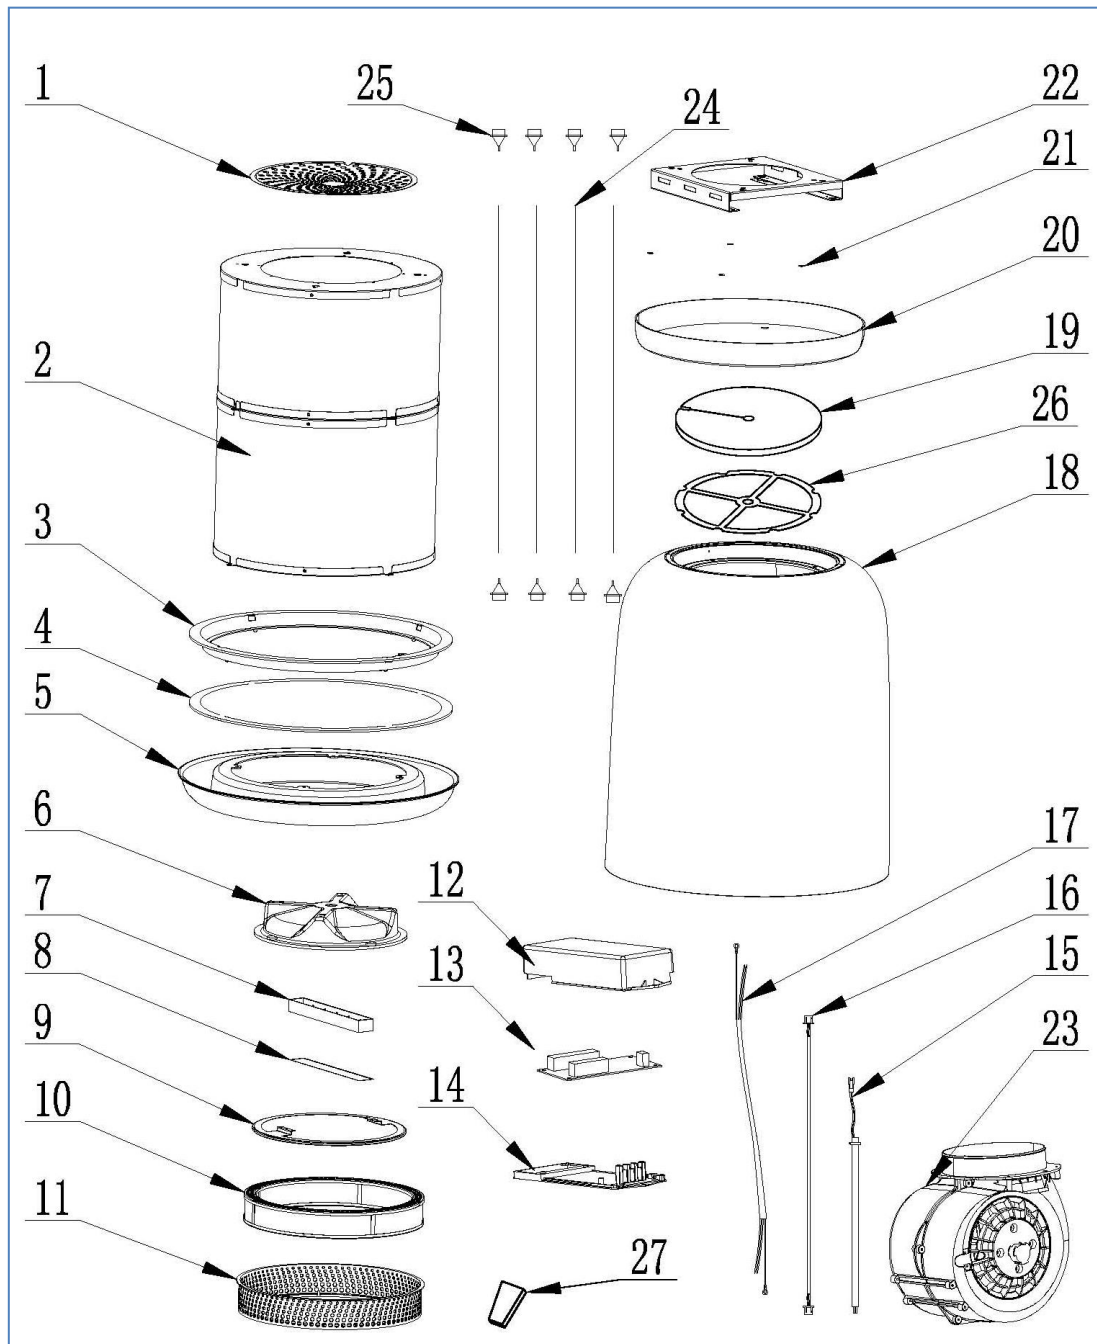

VEL410BK

Caple Vela Island Hood Matt Black

Technical Manual

VEL410BK

Caple Vela Island Hood Matt Black

VEL410BK

Caple Vela Island Hood Matt Black

Item	Part Number	Description	Quantity
1	B20-2833-038-000-01-P	Top cover	1
2	N/A	Casing assembly	1
3	B30-2833-004-000-01-0	Strip light fastener	1
4	B63-2401-868-000-01-0	Lamp board	1
5	B30-2833-003-000-01-0	Lamp panel	1
6	B30-2833-006-000-01-0	Glass connector	1
7	B30-2501-078-0	Control box bottom	1
8	B63-2401-867-000-01-0	Control board	1
9	B33-2833-028-F05-01-0	Control glass panel	1
	B23-2833-019-000-01-P	Glass support	1
10	B11-2833-034-000-01-T	Aluminium filter assembly	1
11	B30-2833-005-000-01-3	Aluminium filter cover	1
12	B30-2833-005-000-01-4	PCB Box Lid	1
13	B30-2501-034-0	PCB	1
14	B30-2501-025-0	PCB Box bottom	1
15	B62-2401-229-0	LED cable	1
16	B62-2401-546-0	Electronic switch cable	1
17	B63-2401-743-000-01-0	Cable without plug	1
18	B30-2833-001-000-01-3	ABS case Black	1
19	B35-2833-050-000-01-0	Carbon filter	1
20	B30-2833-039-000-01-3	Hanging declaration board black	1
21	B29-2703-016-E09-01-0	Magnet	4
22	B23-2833-012-000-01-P	Hanging board	1
23	B76-4102-031-000-01-B	Motor assembly	1
24	B29-2806-030-0	Steel wire	4
25	C01-3000-048-0	Locking device + nut	8
26	B03-2833-051-000-01-T	Carbon filter Pallet	1
27	B66-2401-066-F05-01-0	Remote control	1