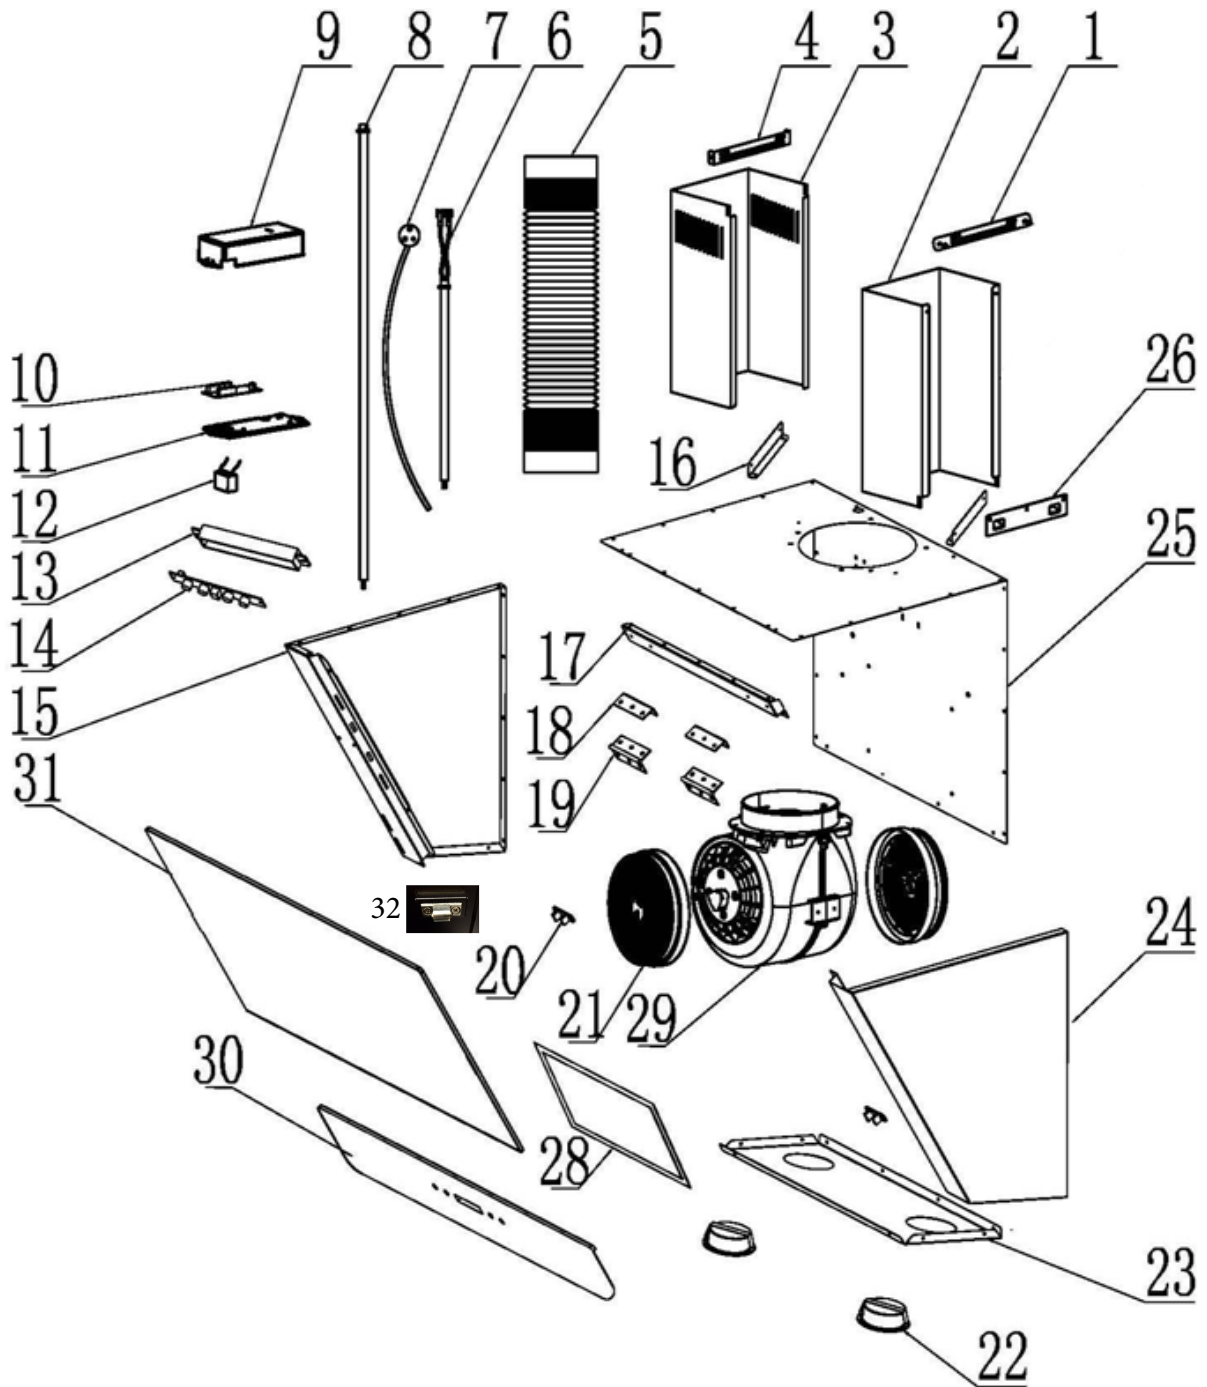

OM900

Caple - Omnis Hood 90cm Black Glass

Technical Manual

OM900

Caple - Omnis Hood 90cm Black Glass

OM900

Caple - Omnis Hood 90cm Black Glass

| Item | Part Number | Description | Quantity |
|------|-----------------------|------------------------------|----------|
| 1 | B23-2201-008-P | Upper Chimney bracket | 1 |
| 2 | B21-2201-006-3D | Lower Chimney (400mm height) | 1 |
| 3 | B21-2201-004-3D | Upper Chimney (400mm height) | 1 |
| 4 | B23-2201-008-P | lower chimney bracket | 1 |
| 5 | B36-2102-100-0 | Plastic pipe (φ150-153) | 1 |
| 6 | B62-2301-088-0 | LED Lamp cable | 1 |
| 7 | B62-2602-043-0 | UK BS plug cable | 1 |
| 8 | B62-2401-130-0 | Switch Cable | 1 |
| 9 | B30-2501-034-0 | PCB Box Lid | 1 |
| 10 | B63-2401-254-0 | PCB | 1 |
| 11 | B30-2501-025-0 | PCB Box bottom | 1 |
| 12 | B64-2401-205-0 | capacitor | 1 |
| 13 | B30-2501-078-0 | Switch box bottom | 1 |
| 14 | B63-2501-052-0 | Switch board | 1 |
| 15 | B21-2736-016-3D | Left board | 1 |
| 16 | B23-2705-008-P | Chimney fix metal | 2 |
| 17 | B21-2736-019-3D | Upper support board | 1 |
| 18 | B21-2708-009-3 | Hinge shelter | 2 |
| 19 | B23-2708-022-0 | Screw slice | 2 |
| 20 | B25-2736-031-0 | Hit lock base | 2 |
| 21 | B35-2501-014-0 | Carbon filter CP120 | 2 |
| 22 | B62-2401-175-0 | LED Lamp | 2 |
| 23 | B21-2736-018-3D | Lamp board | 1 |
| 24 | B21-2736-017-3D | Right board | 1 |
| 25 | B23-2736-023-P | Back board | 1 |
| 26 | B23-2201-012-P | Hanging board | 1 |
| 28 | B35-2802-021-0 | aluminium filter | 1 |
| 29 | B76-4501-006-F05-01-B | 550m3h Motor assembly | 1 |
| 30 | B71-2736-039-F05-02-B | Lower Glass | 1 |
| 31 | B71-2736-001-F05-02-B | Upper Glass | 1 |
| 32 | B25- 2736-030-0 | Roller Catch | 2 |