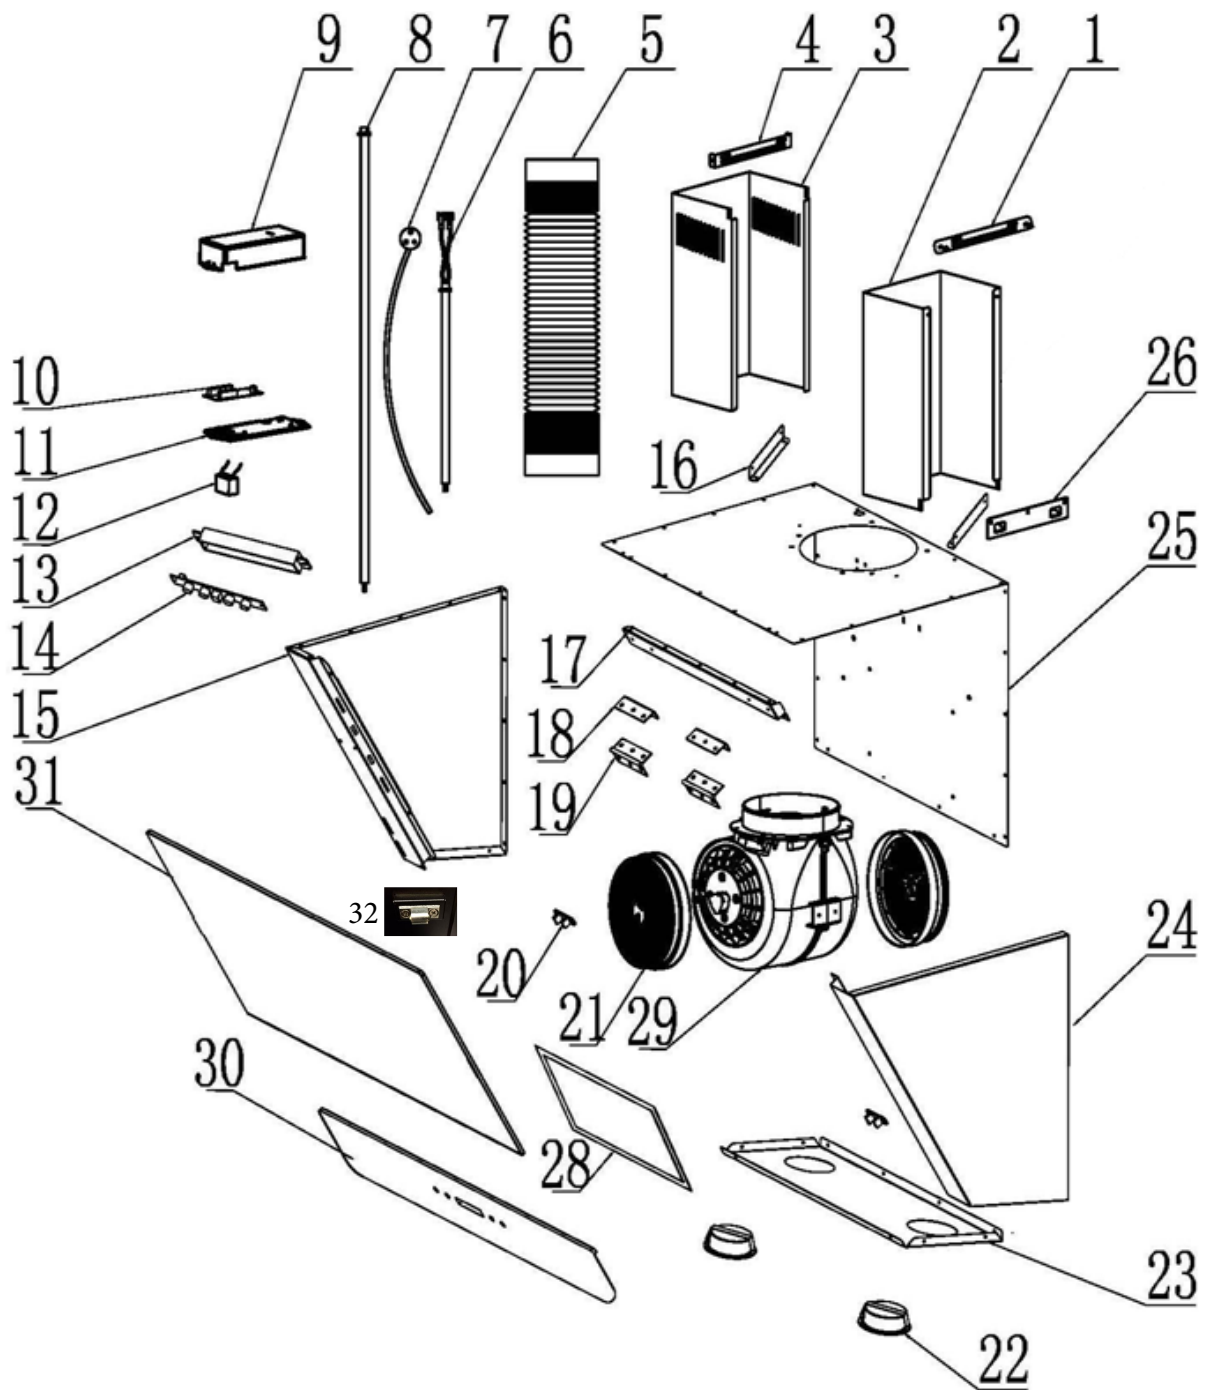

OM600

Caple - Omnis Hood 60cm Black Glass

Technical Manual

OM600

Caple - Omnis Hood 60cm Black Glass

OM600

Caple - Omnis Hood 60cm Black Glass

Item	Part Number	Description	Quantity
1	B23-2201-008-P	Upper Chimney bracket	1
2	B21-2201-006-3D	Lower Chimney (400mm height)	1
3	B21-2201-004-3D	Upper Chimney (400mm height)	1
4	B23-2201-008-P	lower chimney bracket	1
5	B36-2102-100-0	Plastic pipe (φ150-153)	1
6	B62-2301-088-0	LED Lamp cable	1
7	B62-2602-043-0	UK BS plug cable	1
8	B62-2401-130-0	Switch Cable	1
9	B30-2501-034-0	PCB Box Lid	1
10	B63-2401-254-0	PCB	1
11	B30-2501-025-0	PCB Box bottom	1
12	B64-2401-205-0	capacitor	1
13	B30-2501-078-0	Switch box bottom	1
14	B63-2501-052-0	Switch board	1
15	B21-2736-016-3D	Left board	1
16	B23-2705-008-P	Chimney fix metal	2
17	B21-2736-019-3D	Upper support board	1
18	B21-2708-009-3	Hinge shelter	2
19	B23-2708-022-0	Screw slice	2
20	B25-2736-031-0	Hit lock base	2
21	B35-2501-014-0	Carbon filter CP120	2
22	B62-2401-175-0	LED Lamp	2
23	B21-2736-018-3D	Lamp board	1
24	B21-2736-017-3D	Right board	1
25	B23-2736-023-P	Back board	1
26	B23-2201-012-P	Hanging board	1
28	B35-2802-021-0	aluminium filter	1
29	B76-4501-006-F05-01-B	550m3h Motor assembly	1
30	B71-2736-039-F05-01-B	Lower Glass	1
31	B71-2736-001-F05-01-B	Upper Glass	1
32	B25- 2736-030-0	Roller Catch	2