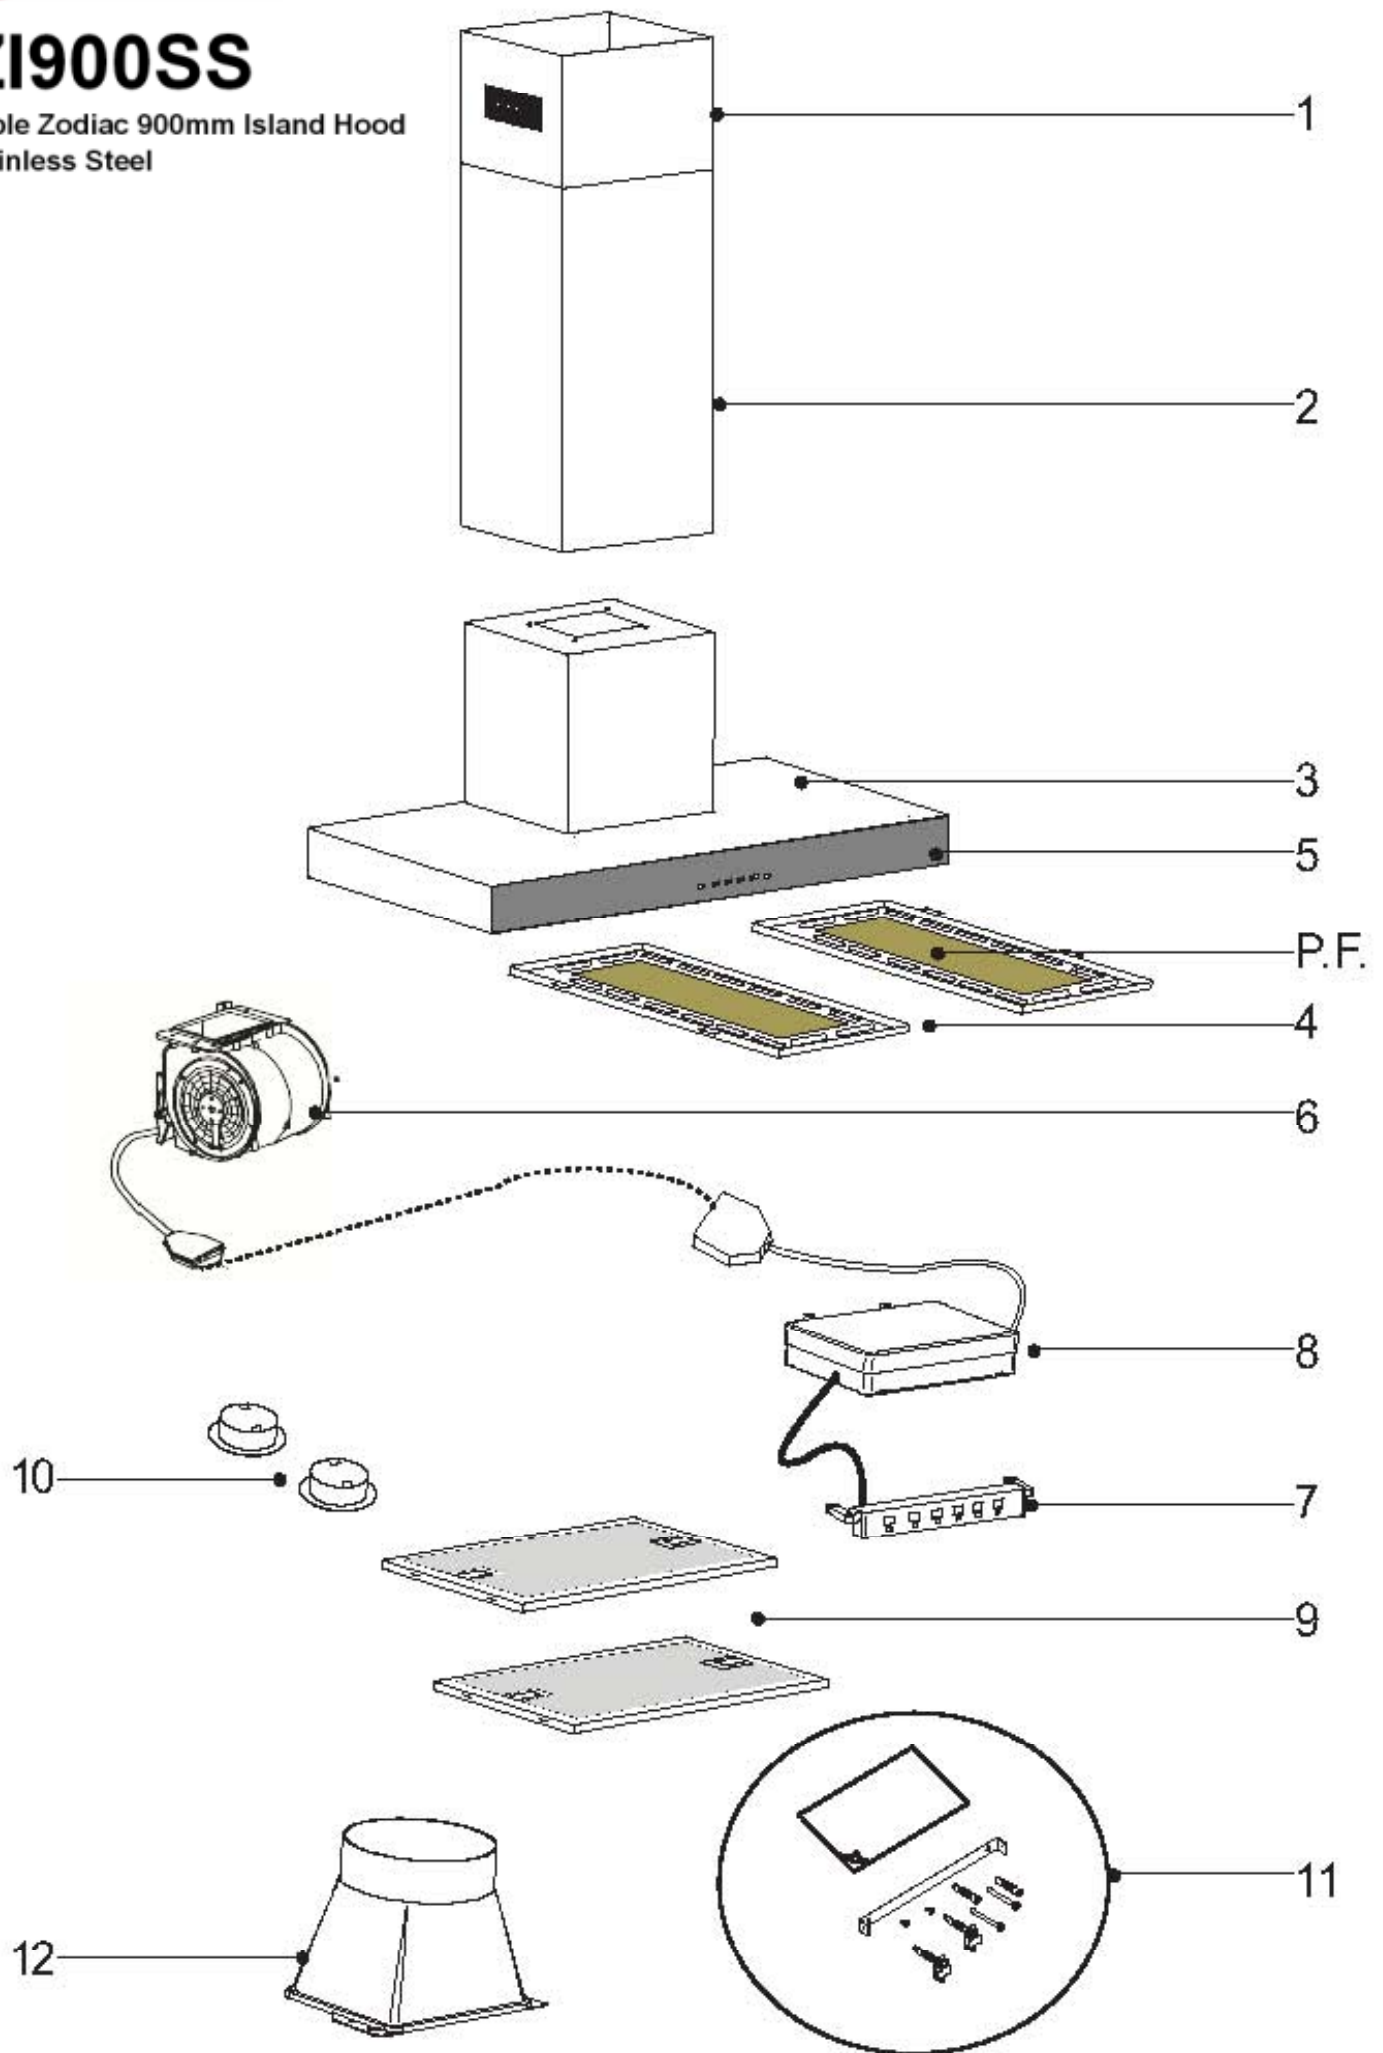

ZI900SS

Caple Zodiac 900mm Island Hood

TECHNICAL INFORMATION

ZI900SS

Caple Zodiac 900mm Island Hood
Stainless Steel

ZI900SS

Caple Zodiac 900mm Island Hood

Item	Part	Description	Quantity
1	AFCPSXISF28	Chimney Upper section	1
2	AFCPFXISF28	Chimney Lower section	1
3	AFCCF59XTC	Hood	1
4	AFPANPF59RLNP	PLF Pannel	2
	AFPFA001	PLF noise reductor	2
5	AFVTF53PSTS	Glass	1
6	AGR01435/T	Motor	1
7	AFAGCSF53TS	Control pannel upper section	1
	AFAGCIF53TS	Control pannel lower section	1
9	AFGF3060SCR4	Filter	2
10	AFFARETTOALO	Lamp	2
11	AFSACACCISOLAS	Documentation	1
12	AFRUA125	Air outlet	1