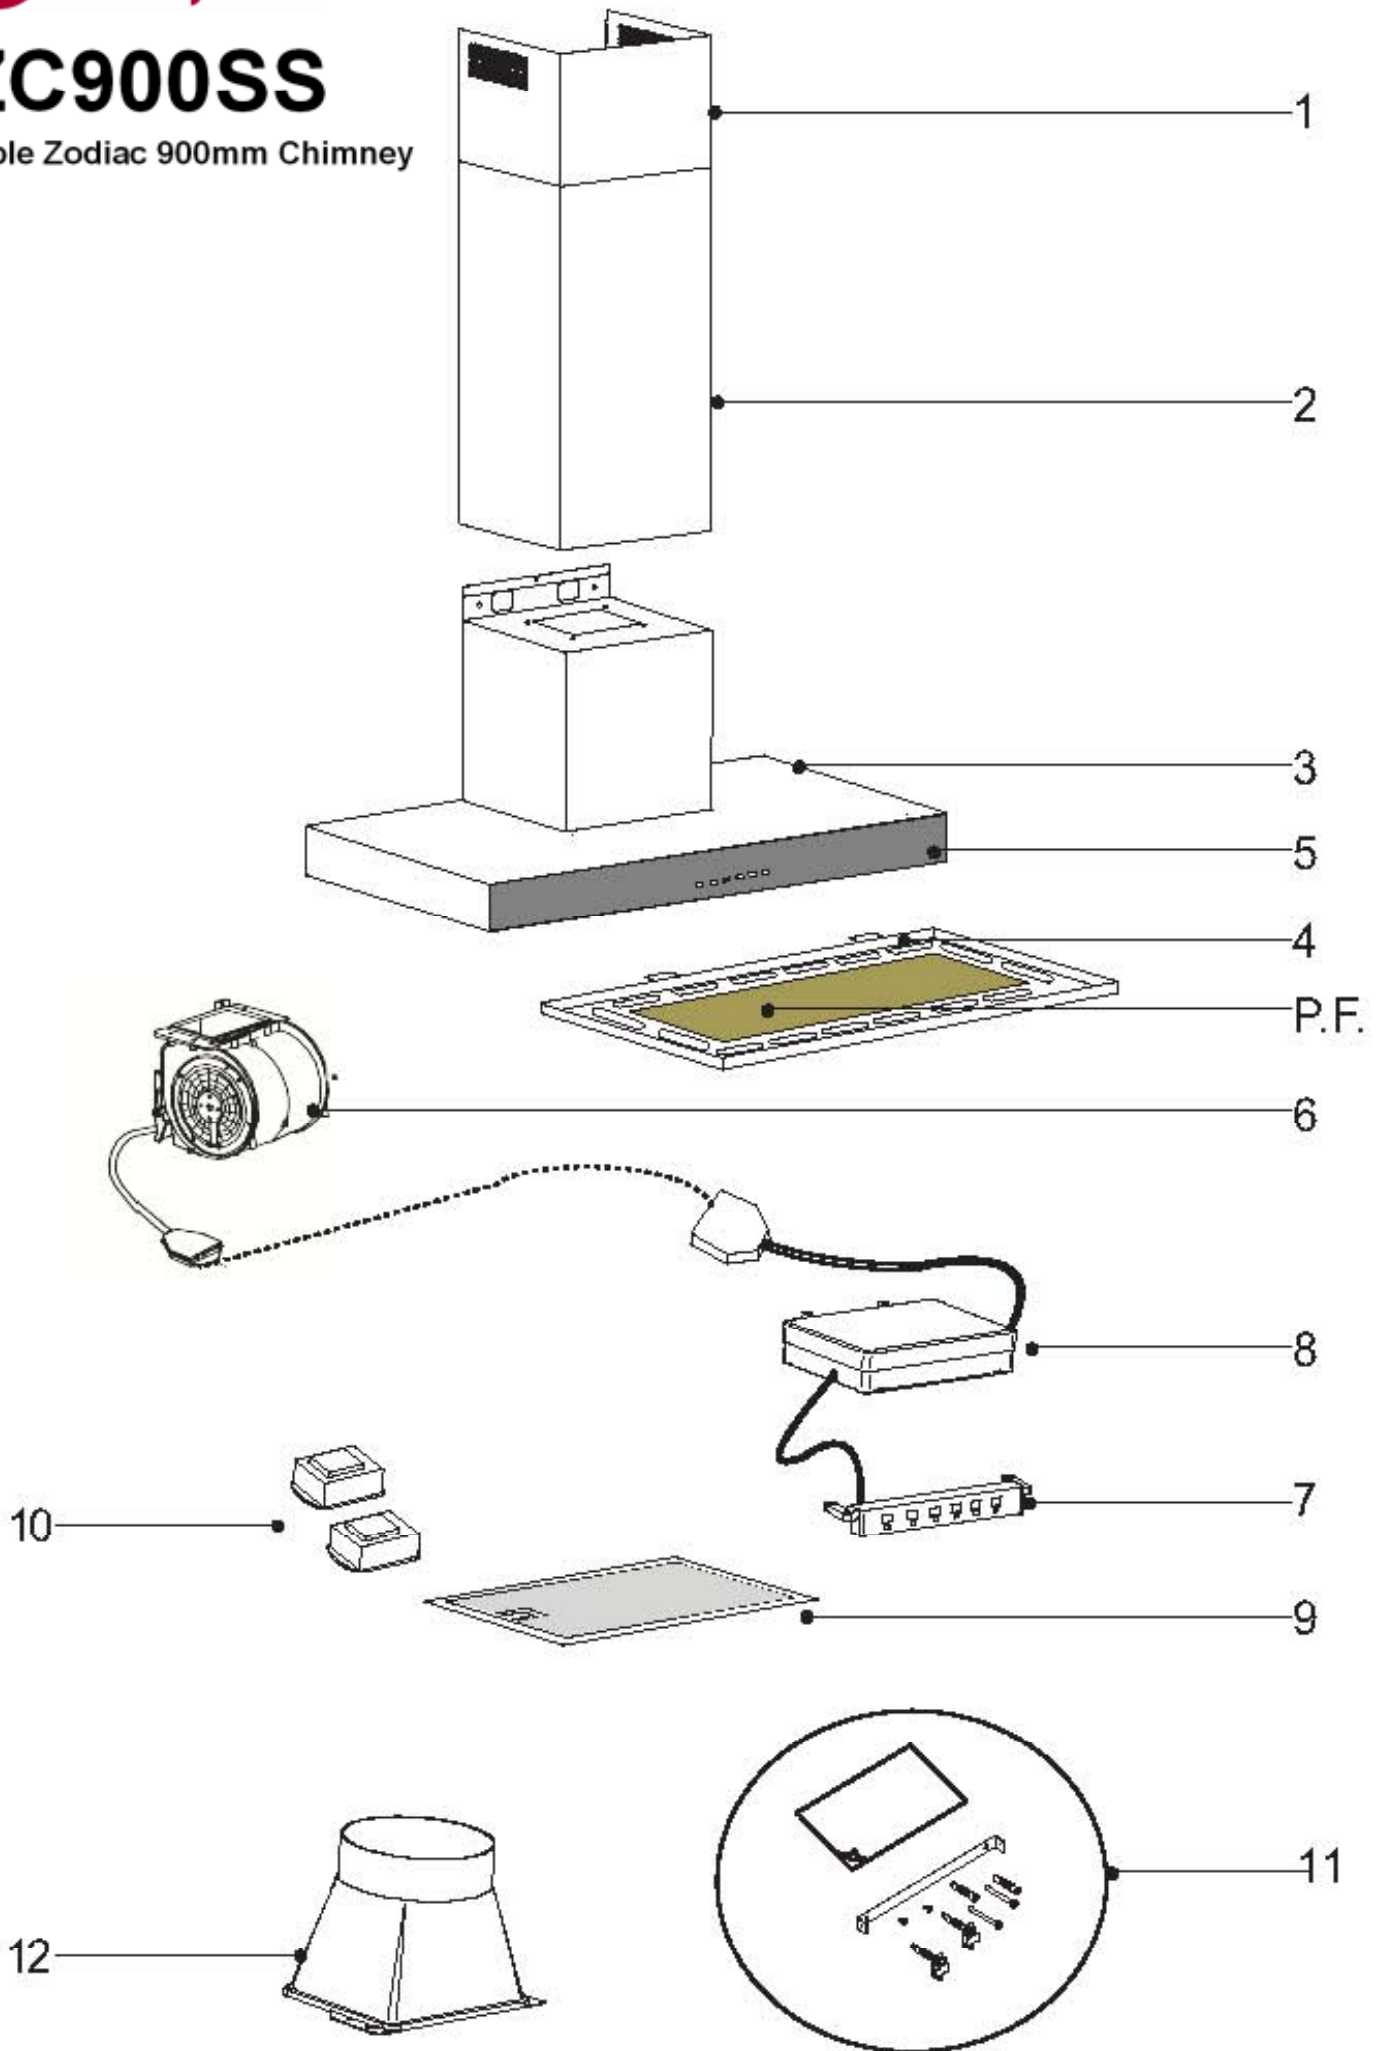

ZC900SS

Caple Zodiac 900mm Chimney

TECHNICAL INFORMATION

ZC900SS

Caple Zodiac 900mm Chimney

ZC900SS

Caple Zodiac 900mm Chimney

ZC900SS

Caple Zodiac 900mm Chimney

Item	Part	Description	Quantity
1	AFCONFCSF16X	Chimney Upper section	1
2	AFCONFCFF16X	Chimney Lower section	1
3	AFCCF53XTC	Hood	1
4	AFPANPF19RLNP	PLF Pannel	1
	AFPFA001	PLF noise reductor	1
5	AFCVF53PSTS	Glass	1
6	AFCAGR01435/T	Motor	1
7	AFAGCSF53TS	Control pannel upper section	1
	AFAGCIF53TS	Control pannel lower section	1
9	AFGF30L6X	Filter	1
10	AFFARETTOALOP	Lamp	2
11	AFSACACCF15	Documentation	1
12	AFRUA125	Air outlet	1