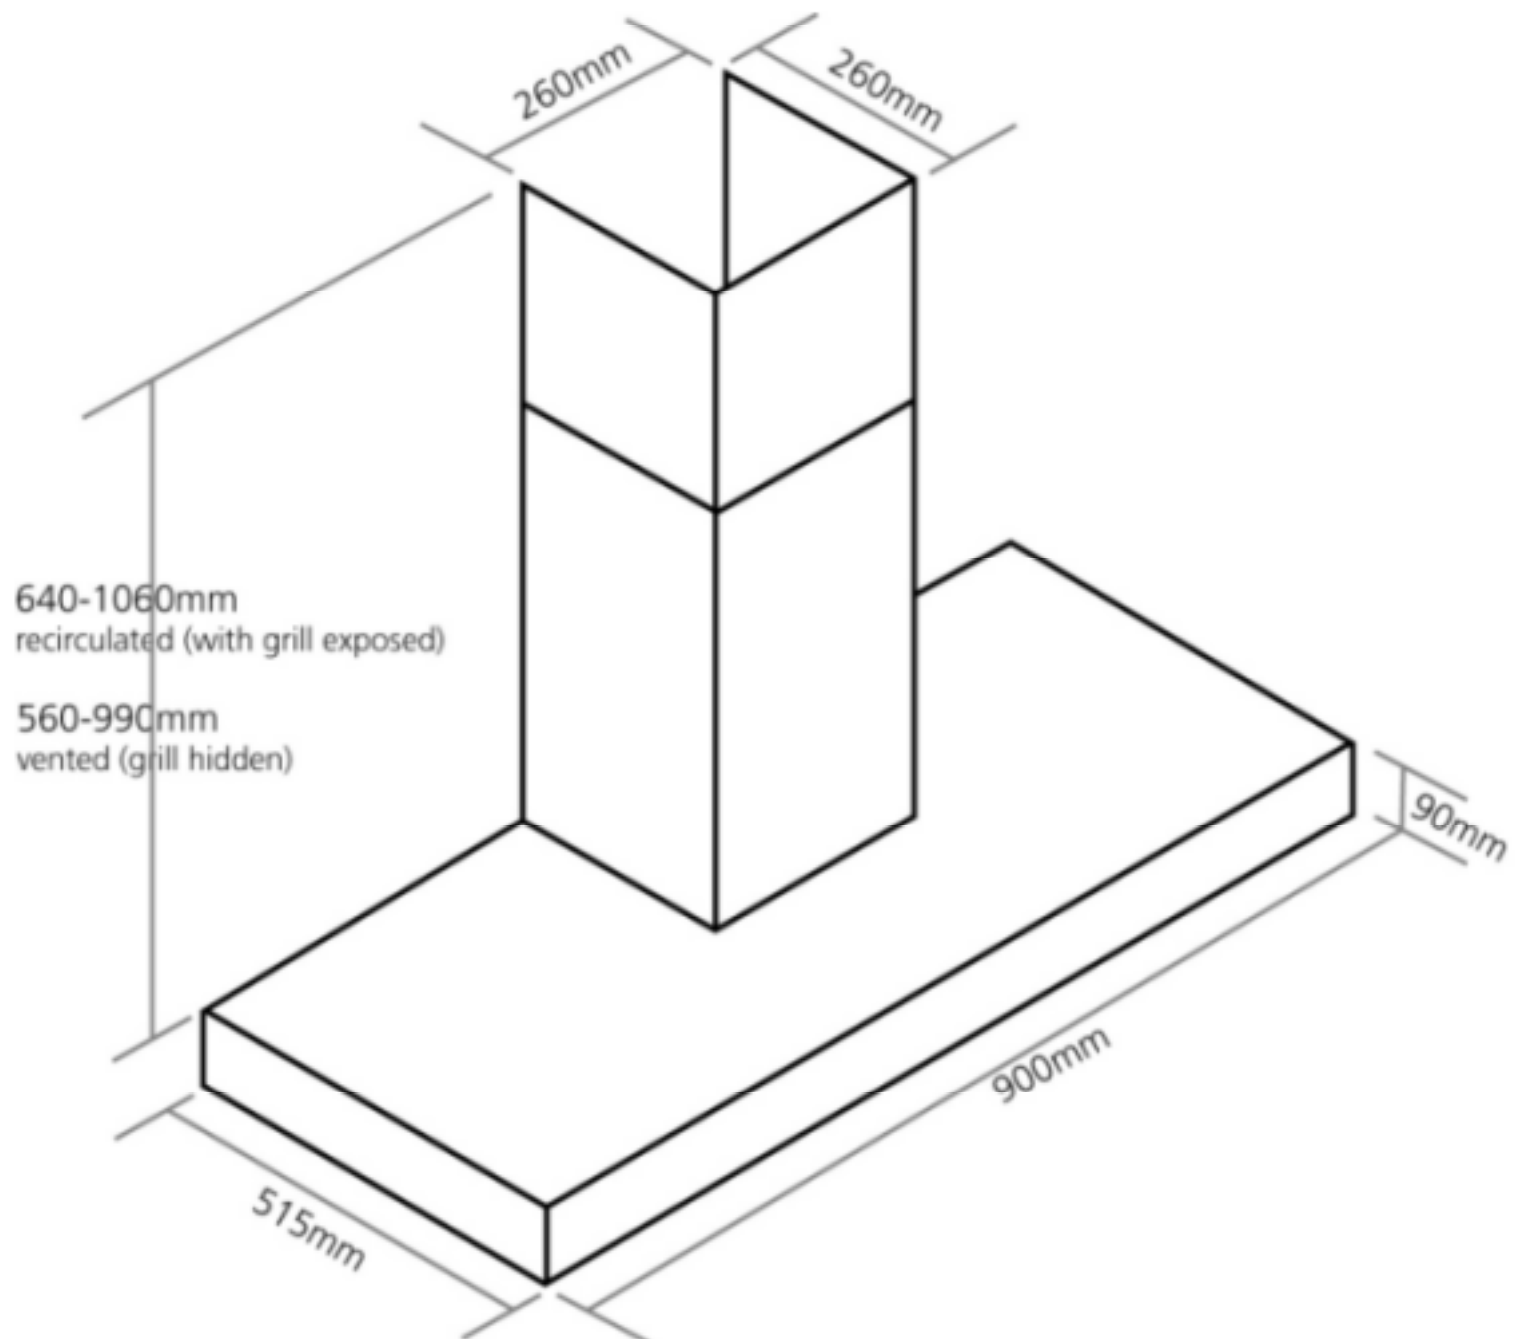

ZC900SS

Caple Zodiac 900mm Chimney

TECHNICAL INFORMATION

ZC900SS

Caple Zodiac 900mm Chimney

ZC900SS

Caple Zodiac 900mm Chimney

ZC900SS

Caple Zodiac 900mm Chimney

Item	Part	Description	Quantity
1	AFCONFCSF16X	Chimney Upper section	1
2	AFCONFCFF16X	Chimney Lower section	1
3	AFCCF53XTC	Hood	1
4	AFPANPF19RLNP	PLF Pannel	1
	AFPFA001	PLF noise reductor	1
5	AFCVF53PSTS	Glass	1
6	AFCAGR01435/T	Motor	1
7	AFAGCSF53TS	Control pannel upper section	1
	AFAGCIF53TS	Control pannel lower section	1
9	AFGF30L6X	Filter	1
10	AFFARETTOALOP	Lamp	2
11	AFSACACCF15	Documentation	1
12	AFRUA125	Air outlet	1