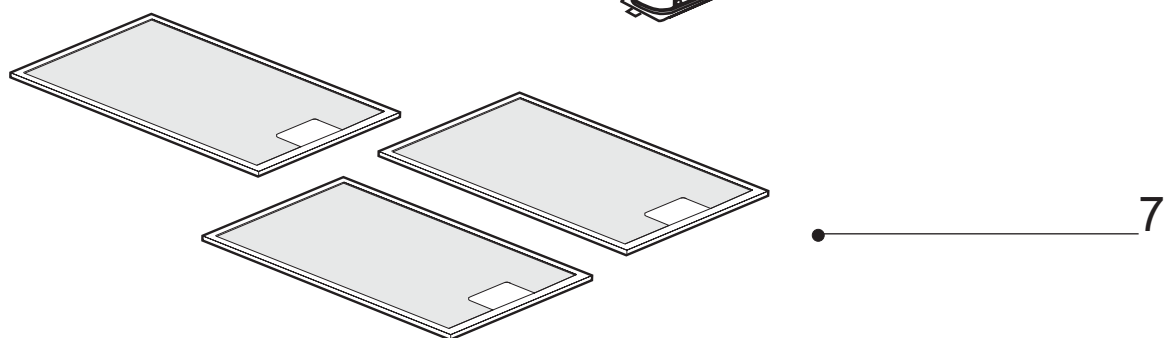

SLF4/90SS

Caple 900mm Chimney Stainless Steel

TECHNICAL INFORMATION

SLF4/90SS

Caple 900mm Chimney Stainless Steel

SLF4/90SS SLF4/90AN

SLF4/90SS - Caple 900mm Chimney Stainless Steel

Item	Code	Description	Qty
1	AFCPSXF0D	UPPER CHIMNEY IX F0 D	1
2	AFCPFXF0D	LOWER CHIMNEY IX F0 D	1
3	AFCCX90SL	HOOD BODY	1
4	AFCONFTN711	MOTOR AGR01435FIME - individually packed	1
5	AFAGCECO2	COMPLETE CONTROL PANEL SL 3V MOT.S30F	1
6	AFPLAF	LAMP COVER	2
7	AFG60-90	ALUMINIUM FILTER 60-90	3
8	AFSACACCF5	FITTING KIT F5	1
9	AFRUA125	AIR OUTLET DIAM 125	1
	AFFCALN2	CHARCOAL	