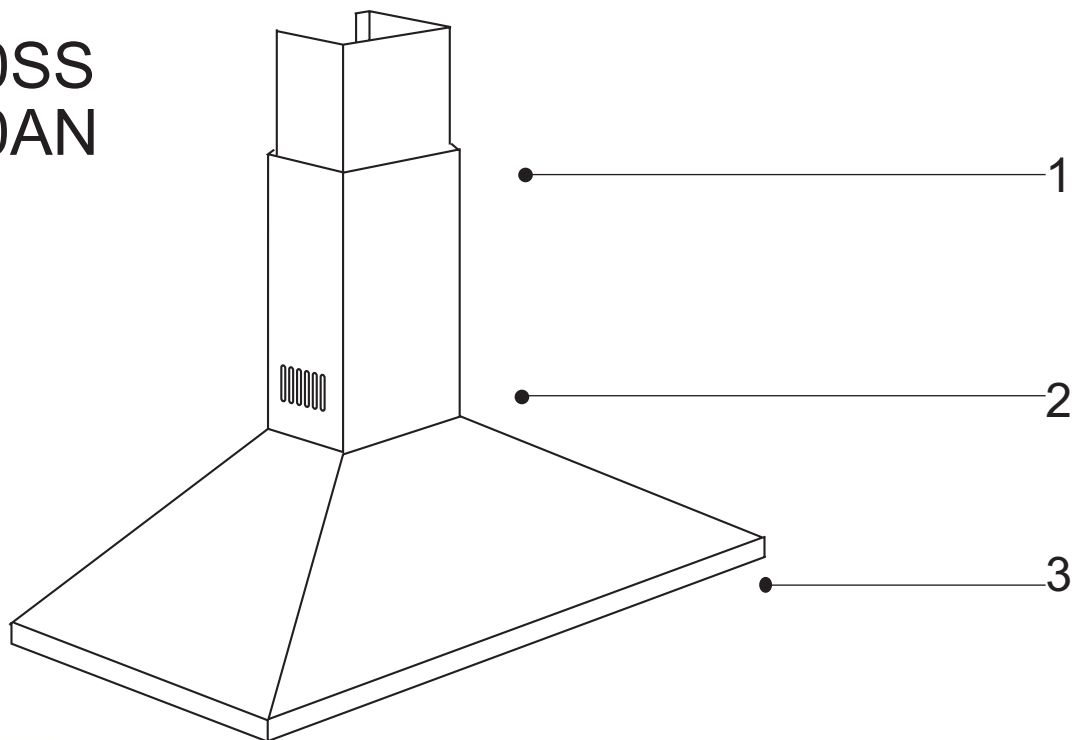

SLF4/90SS

Caple 900mm Chimney Stainless Steel

TECHNICAL INFORMATION

SLF4/90SS

Caple 900mm Chimney Stainless Steel

SLF4/90SS SLF4/90AN

SLF4/90SS - Caple 900mm Chimney Stainless Steel

Item	Code	Description	Qty
1	AFCPSXF0D	UPPER CHIMNEY IX F0 D	1
2	AFCPFXF0D	LOWER CHIMNEY IX F0 D	1
3	AFCCX90SL	HOOD BODY	1
4	AFCONFTN711	MOTOR AGR01435FIME - individually packed	1
5	AFAGCECO2	COMPLETE CONTROL PANEL SL 3V MOT.S30F	1
6	AFPLAF	LAMP COVER	2
7	AFG60-90	ALUMINIUM FILTER 60-90	3
8	AFSACACCF5	FITTING KIT F5	1
9	AFRUA125	AIR OUTLET DIAM 125	1
	AFFCALN2	CHARCOAL	

AFCSL530F