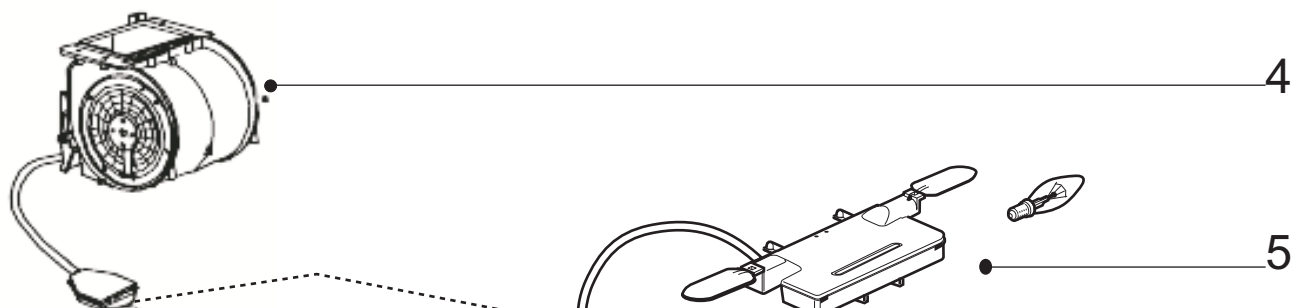

SLF4/90SS

Caple 900mm Chimney Stainless Steel

TECHNICAL INFORMATION

SLF4/90SS

Caple 900mm Chimney Stainless Steel

SLF4/90SS SLF4/90AN

SLF4/90SS - Caple 900mm Chimney Stainless Steel

Item	Code	Description	Qty
1	AFCPSXF0D	UPPER CHIMNEY IX F0 D	1
2	AFCPFXF0D	LOWER CHIMNEY IX F0 D	1
3	AFCCX90SL	HOOD BODY	1
4	AFCONFTN711	MOTOR AGR01435FIME - individually packed	1
5	AFAGCECO2	COMPLETE CONTROL PANEL SL 3V MOT.S30F	1
6	AFPLAF	LAMP COVER	2
7	AFG60-90	ALUMINIUM FILTER 60-90	3
8	AFSACACCF5	FITTING KIT F5	1
9	AFRUA125	AIR OUTLET DIAM 125	1
	AFFCALN2	CHARCOAL	

AFCSL530F