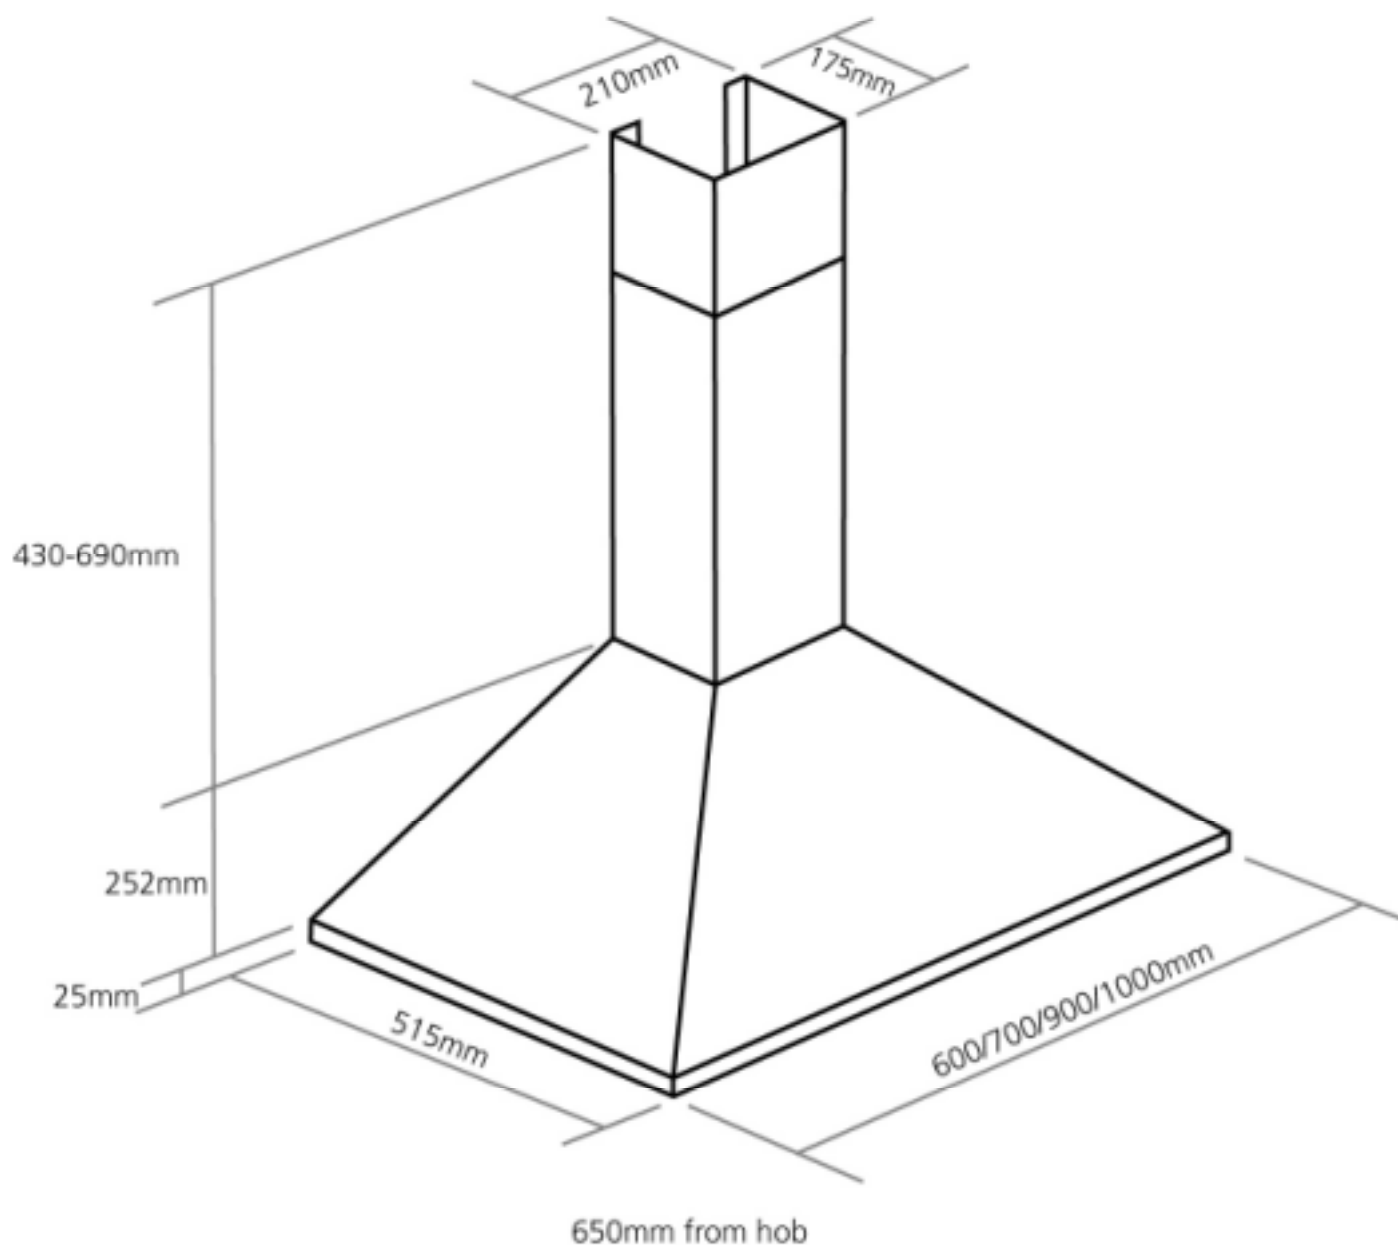

SLF4/90SS

Caple 900mm Chimney Stainless Steel

TECHNICAL INFORMATION

SLF4/90SS

Caple 900mm Chimney Stainless Steel

SLF4/90SS SLF4/90AN

SLF4/90SS - Caple 900mm Chimney Stainless Steel

Item	Code	Description	Qty
1	AFCPSXF0D	UPPER CHIMNEY IX F0 D	1
2	AFCPFXF0D	LOWER CHIMNEY IX F0 D	1
3	AFCCX90SL	HOOD BODY	1
4	AFCONFTN711	MOTOR AGR01435FIME - individually packed	1
5	AFAGCECO2	COMPLETE CONTROL PANEL SL 3V MOT.S30F	1
6	AFPLAF	LAMP COVER	2
7	AFG60-90	ALUMINIUM FILTER 60-90	3
8	AFSACACCF5	FITTING KIT F5	1
9	AFRUA125	AIR OUTLET DIAM 125	1
	AFFCALN2	CHARCOAL	

AFCSL530F