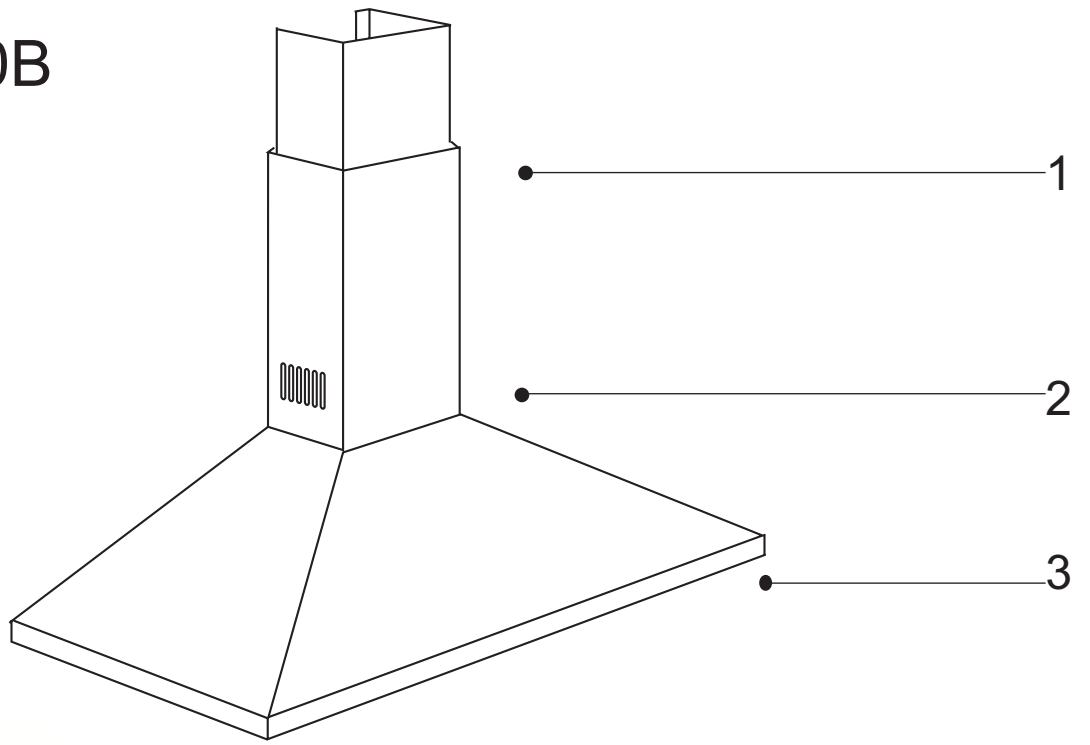

SLF4/90BK

Caple 900mm Chimney Black

TECHNICAL INFORMATION

SLF4/90BK

Caple 900mm Chimney Black

SLF4/90B

SLF4/90BK - Caple 900mm Chimney Black

Item	Code	Description	Qty
1	AFCPSCF0D	UPPER CHIMNEY color F0 D	1
2	AFCPFCF0D	LOWER CHIMNEY color F0 D	1
3	AFCC90SL	HOOD BODY	1
4	AFCONFTN711	MOTOR AGR01435FIME - individually packed	1
5	AFAGCECO2	COMPLETE CONTROL PANEL SL 3V MOT.S30F	1
6	AFPLAF	LAMP COVER	2
7	AFG60-90	ALUMINIUM FILTER 60-90	3
8	DOC01355	FITTING KIT F5	1
9	AFRUA125	AIR OUTLET DIAM 125	1
10	3010DF	FILTERING VALVE	1
	AFFCALN2	CHARCOAL	

AFCSL530F