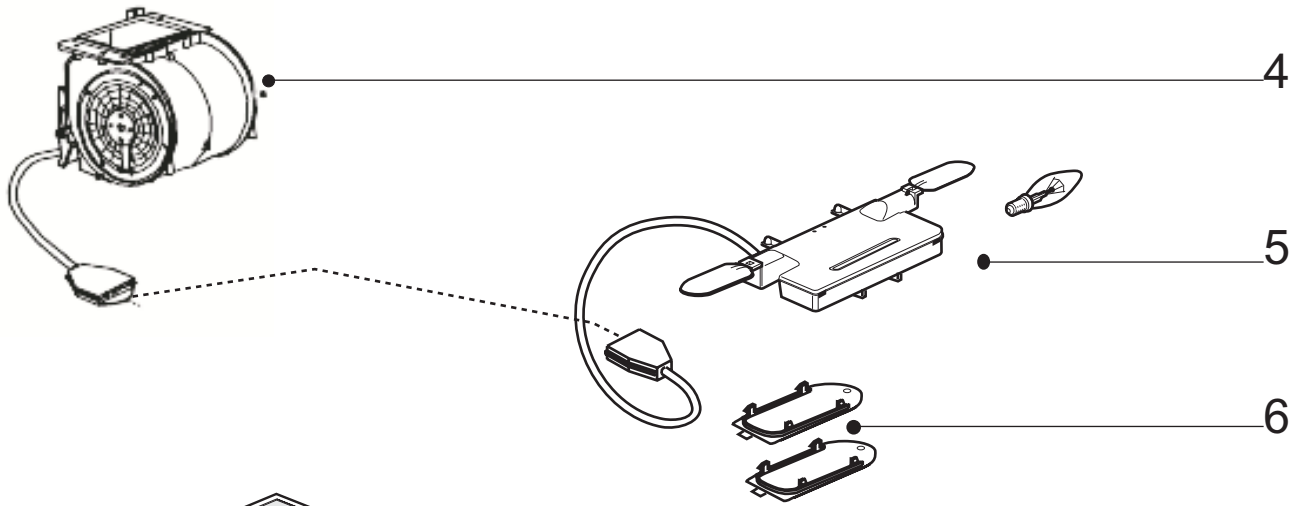

SLF4/90BK

Caple 900mm Chimney Black

TECHNICAL INFORMATION

SLF4/90BK

Caple 900mm Chimney Black

SLF4/90B

SLF4/90BK - Caple 900mm Chimney Black

Item	Code	Description	Qty
1	AFCPSCF0D	UPPER CHIMNEY color F0 D	1
2	AFCPFCF0D	LOWER CHIMNEY color F0 D	1
3	AFCC90SL	HOOD BODY	1
4	AFCONFTN711	MOTOR AGR01435FIME - individually packed	1
5	AFAGCECO2	COMPLETE CONTROL PANEL SL 3V MOT.S30F	1
6	AFPLAF	LAMP COVER	2
7	AFG60-90	ALUMINIUM FILTER 60-90	3
8	DOC01355	FITTING KIT F5	1
9	AFRUA125	AIR OUTLET DIAM 125	1
10	3010DF	FILTERING VALVE	1
	AFFCALN2	CHARCOAL	

AFCSL530F