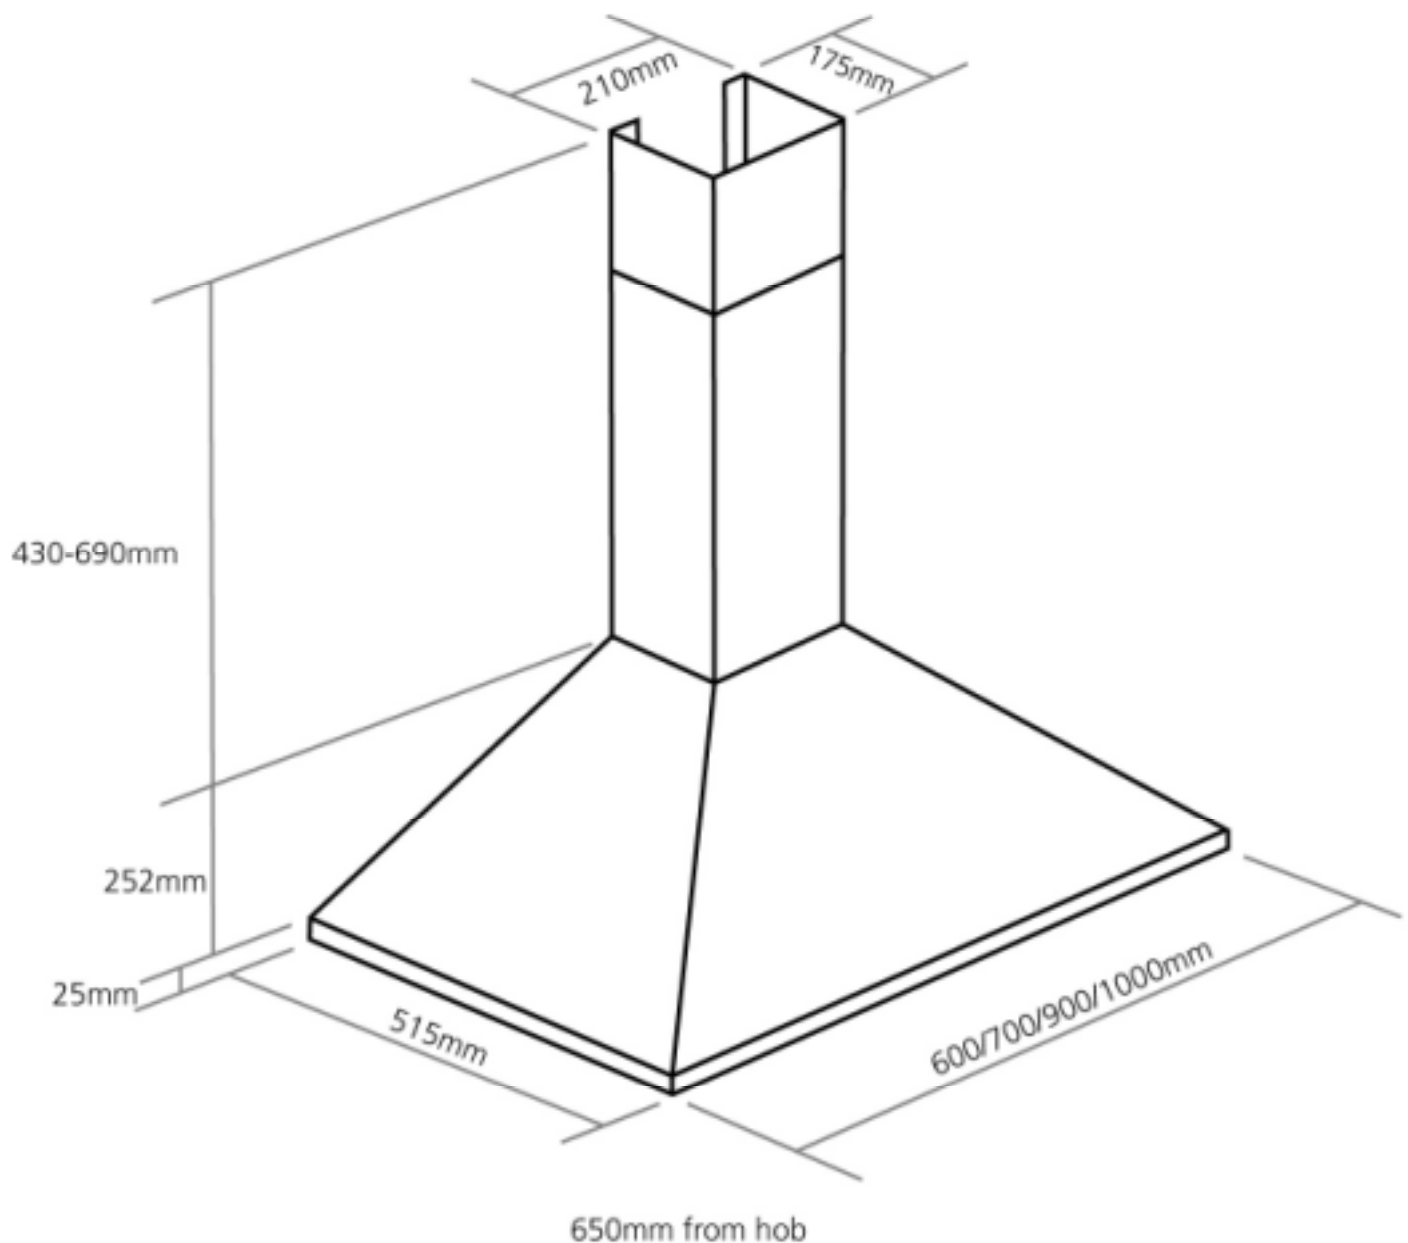

SLF4/90BK

Caple 900mm Chimney Black

TECHNICAL INFORMATION

SLF4/90BK

Caple 900mm Chimney Black

SLF4/90B

SLF4/90BK - Caple 900mm Chimney Black

Item	Code	Description	Qty
1	AFCPSCF0D	UPPER CHIMNEY color F0 D	1
2	AFCPFCF0D	LOWER CHIMNEY color F0 D	1
3	AFCC90SL	HOOD BODY	1
4	AFCONFTN711	MOTOR AGR01435FIME - individually packed	1
5	AFAGCECO2	COMPLETE CONTROL PANEL SL 3V MOT.S30F	1
6	AFPLAF	LAMP COVER	2
7	AFG60-90	ALUMINIUM FILTER 60-90	3
8	DOC01355	FITTING KIT F5	1
9	AFRUA125	AIR OUTLET DIAM 125	1
10	3010DF	FILTERING VALVE	1
	AFFCALN2	CHARCOAL	

AFCSL530F