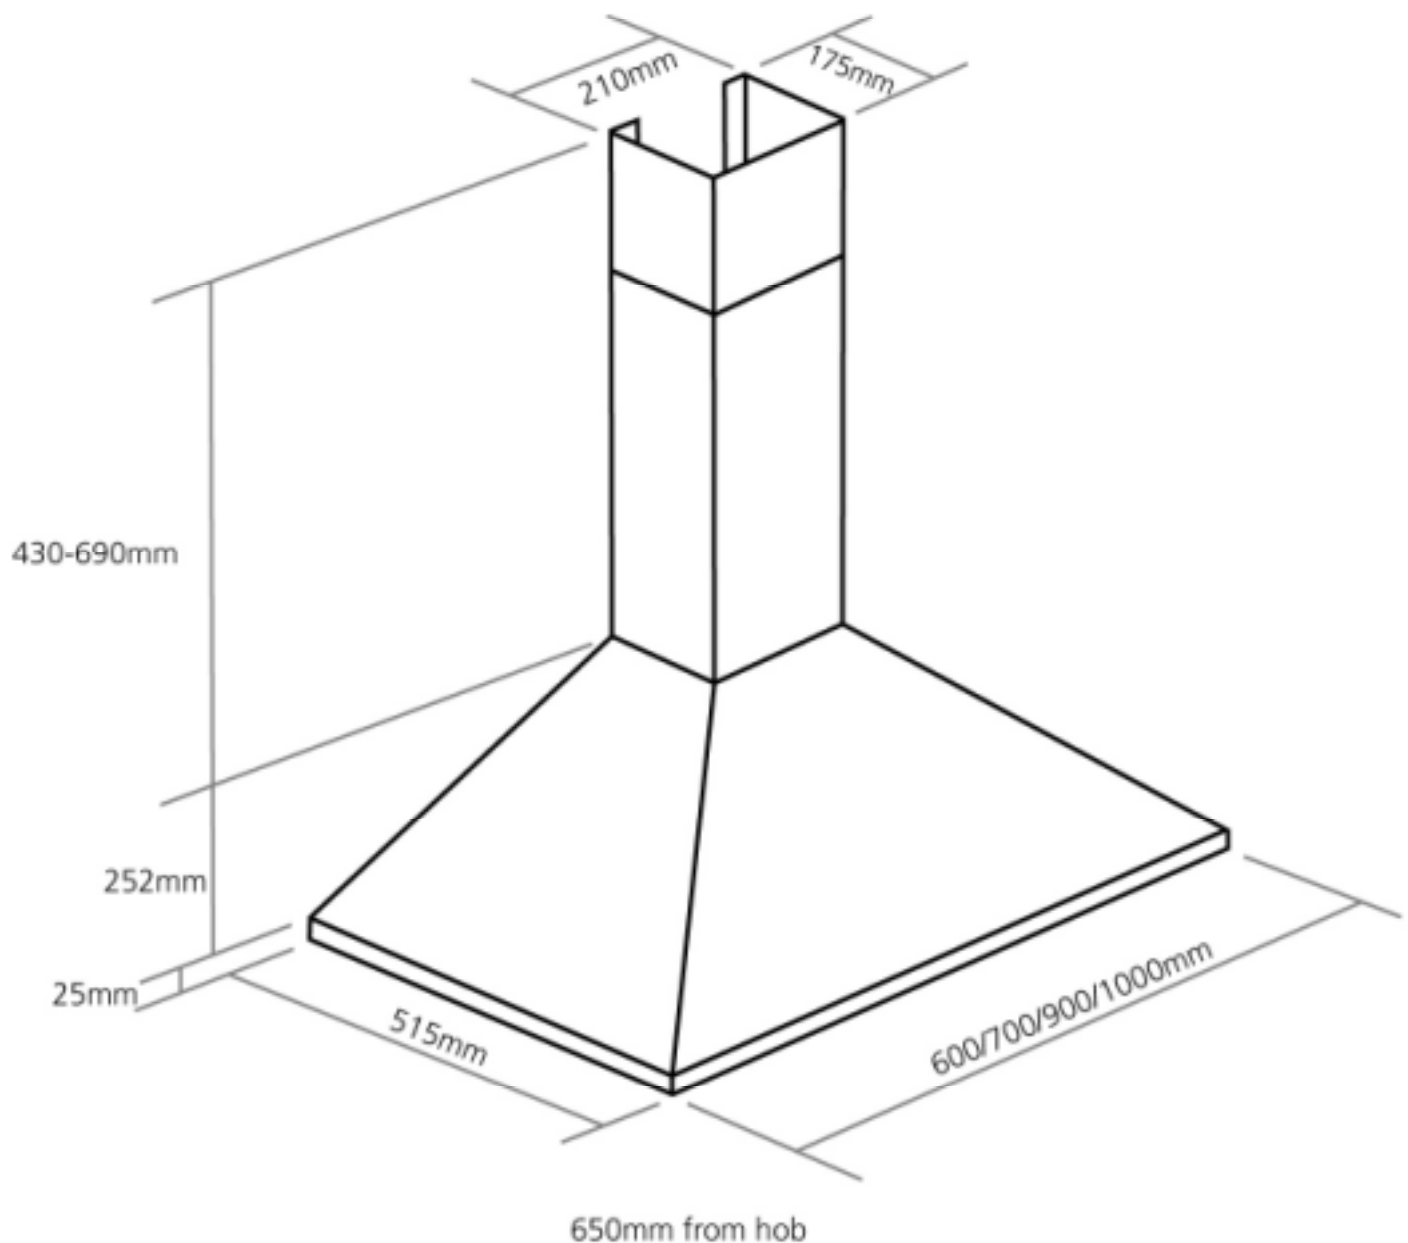

SLF4/70SS

Caple 700mm Chimney Stainless Steel

TECHNICAL INFORMATION

SLF4/70SS

Caple 700mm Chimney Stainless Steel

SLF4/70SS

SLF4/70SS - Caple 700mm Chimney Stainless Steel

Item	Code	Description	Qty
1	AFCPSXF0D	UPPER CHIMNEY IX F0 D	1
2	AFCPFXF0D	LOWER CHIMNEY IX F0 D	1
3	AFCCX70SL	HOOD BODY	1
4	AFCONFTN711	MOTOR AGR01435FIME - individually packed	1
5	AFAGCECO2	COMPLETE CONTROL PANEL SL 3V MOT.S30F	1
6	AFPLAF	LAMP COVER	2
7	AFG60-90	ALUMINIUM FILTER 60-90	2
8	AFSACACCF5	FITTING KIT F5	1
9	AFRUA125	AIR OUTLET DIAM 125	1
	AFFCALN2	CHARCOAL	

AFCSL530F