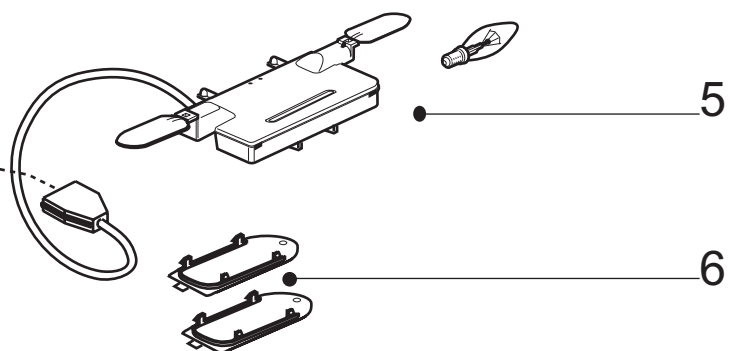

SLF4/70SS

Caple 700mm Chimney Stainless Steel

TECHNICAL INFORMATION

SLF4/70SS

Caple 700mm Chimney Stainless Steel

SLF4/70SS

SLF4/70SS - Caple 700mm Chimney Stainless Steel

Item	Code	Description	Qty
1	AFCPSXF0D	UPPER CHIMNEY IX F0 D	1
2	AFCPFXF0D	LOWER CHIMNEY IX F0 D	1
3	AFCCX70SL	HOOD BODY	1
4	AFCONFTN711	MOTOR AGR01435FIME - individually packed	1
5	AFAGCECO2	COMPLETE CONTROL PANEL SL 3V MOT.S30F	1
6	AFPLAF	LAMP COVER	2
7	AFG60-90	ALUMINIUM FILTER 60-90	2
8	AFSACACCF5	FITTING KIT F5	1
9	AFRUA125	AIR OUTLET DIAM 125	1
	AFFCALN2	CHARCOAL	

AFCSL530F