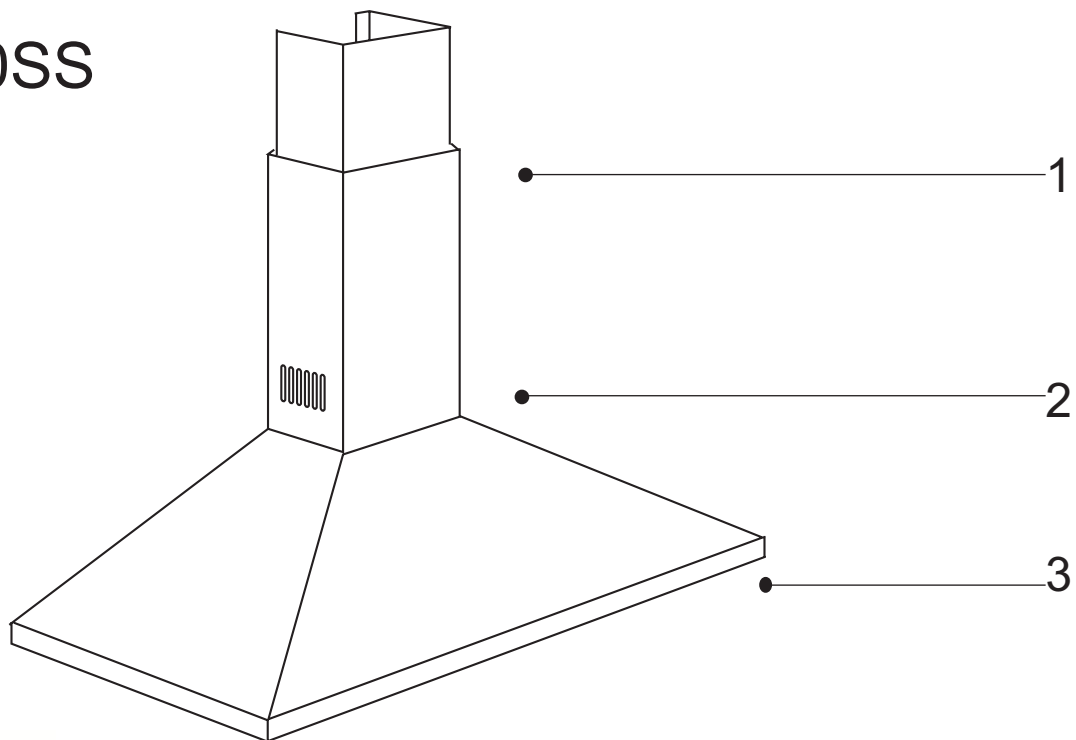

SLF4/70SS

Caple 700mm Chimney Stainless Steel

TECHNICAL INFORMATION

SLF4/70SS

Caple 700mm Chimney Stainless Steel

SLF4/70SS

SLF4/70SS - Caple 700mm Chimney Stainless Steel

Item	Code	Description	Qty
1	AFCPSXF0D	UPPER CHIMNEY IX F0 D	1
2	AFCPFXF0D	LOWER CHIMNEY IX F0 D	1
3	AFCCX70SL	HOOD BODY	1
4	AFCONFTN711	MOTOR AGR01435FIME - individually packed	1
5	AFAGCECO2	COMPLETE CONTROL PANEL SL 3V MOT.S30F	1
6	AFPLAF	LAMP COVER	2
7	AFG60-90	ALUMINIUM FILTER 60-90	2
8	AFSACACCF5	FITTING KIT F5	1
9	AFRUA125	AIR OUTLET DIAM 125	1
	AFFCALN2	CHARCOAL	

AFCSL530F