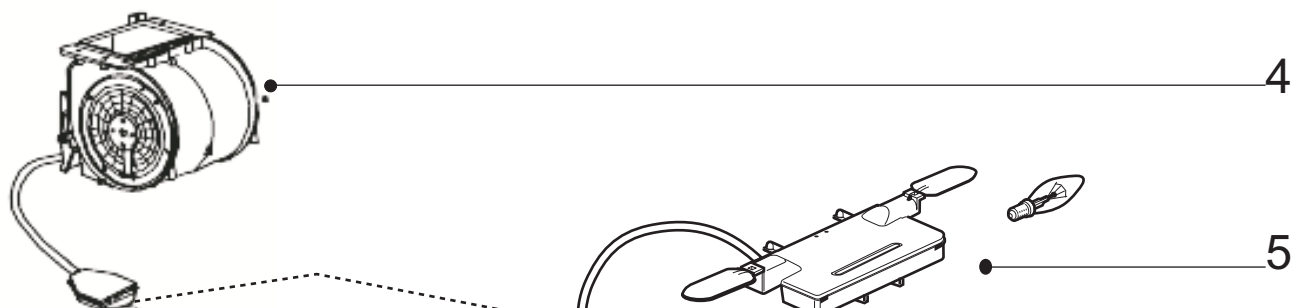

SLF4/70SS

Caple 700mm Chimney Stainless Steel

TECHNICAL INFORMATION

SLF4/70SS

Caple 700mm Chimney Stainless Steel

SLF4/70SS

SLF4/70SS - Caple 700mm Chimney Stainless Steel

Item	Code	Description	Qty
1	AFCPSXF0D	UPPER CHIMNEY IX F0 D	1
2	AFCPFXF0D	LOWER CHIMNEY IX F0 D	1
3	AFCCX70SL	HOOD BODY	1
4	AFCONFTN711	MOTOR AGR01435FIME - individually packed	1
5	AFAGCECO2	COMPLETE CONTROL PANEL SL 3V MOT.S30F	1
6	AFPLAF	LAMP COVER	2
7	AFG60-90	ALUMINIUM FILTER 60-90	2
8	AFSACACCF5	FITTING KIT F5	1
9	AFRUA125	AIR OUTLET DIAM 125	1
	AFFCALN2	CHARCOAL	

AFCSL530F