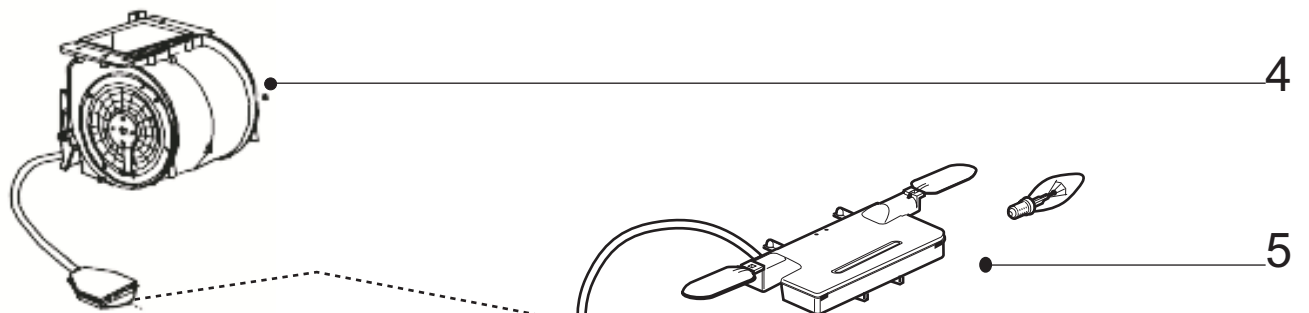

# SLF4/60SS

Caple 600mm Chimney Stainless Steel

TECHNICAL INFORMATION

# SLF4/60SS

Caple 600mm Chimney Stainless Steel

SLF4/60SS  
SLF4/60B