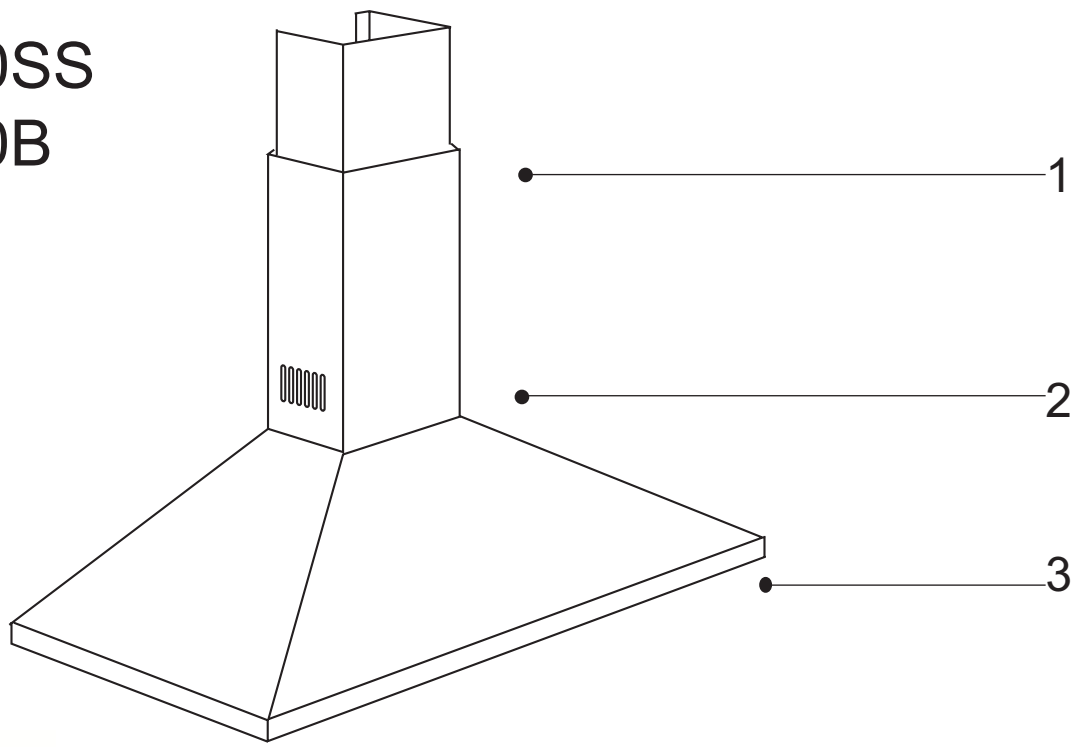

# SLF4/60SS

Caple 600mm Chimney Stainless Steel

TECHNICAL INFORMATION

# SLF4/60SS

Caple 600mm Chimney Stainless Steel

SLF4/60SS  
SLF4/60B