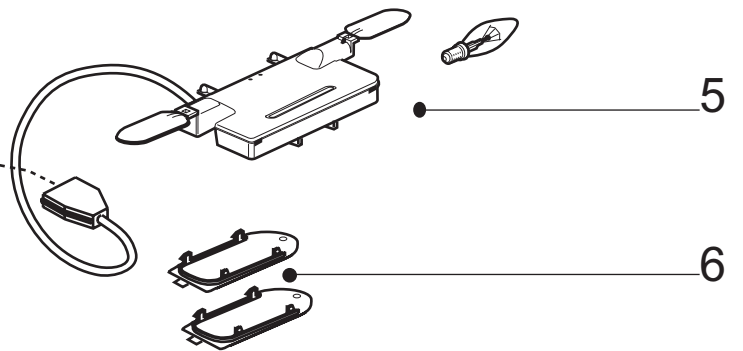

# SLF4/60SS

Caple 600mm Chimney Stainless Steel

TECHNICAL INFORMATION

# SLF4/60SS

Caple 600mm Chimney Stainless Steel

SLF4/60SS  
SLF4/60B