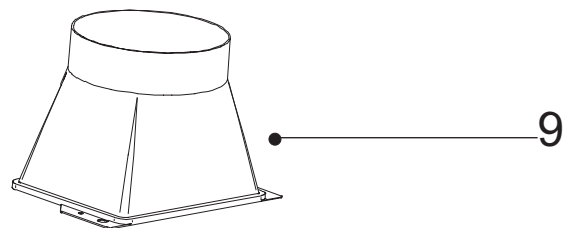

# SLF4/60SS

Caple 600mm Chimney Stainless Steel

TECHNICAL INFORMATION

# SLF4/60SS

Caple 600mm Chimney Stainless Steel

SLF4/60SS  
SLF4/60B