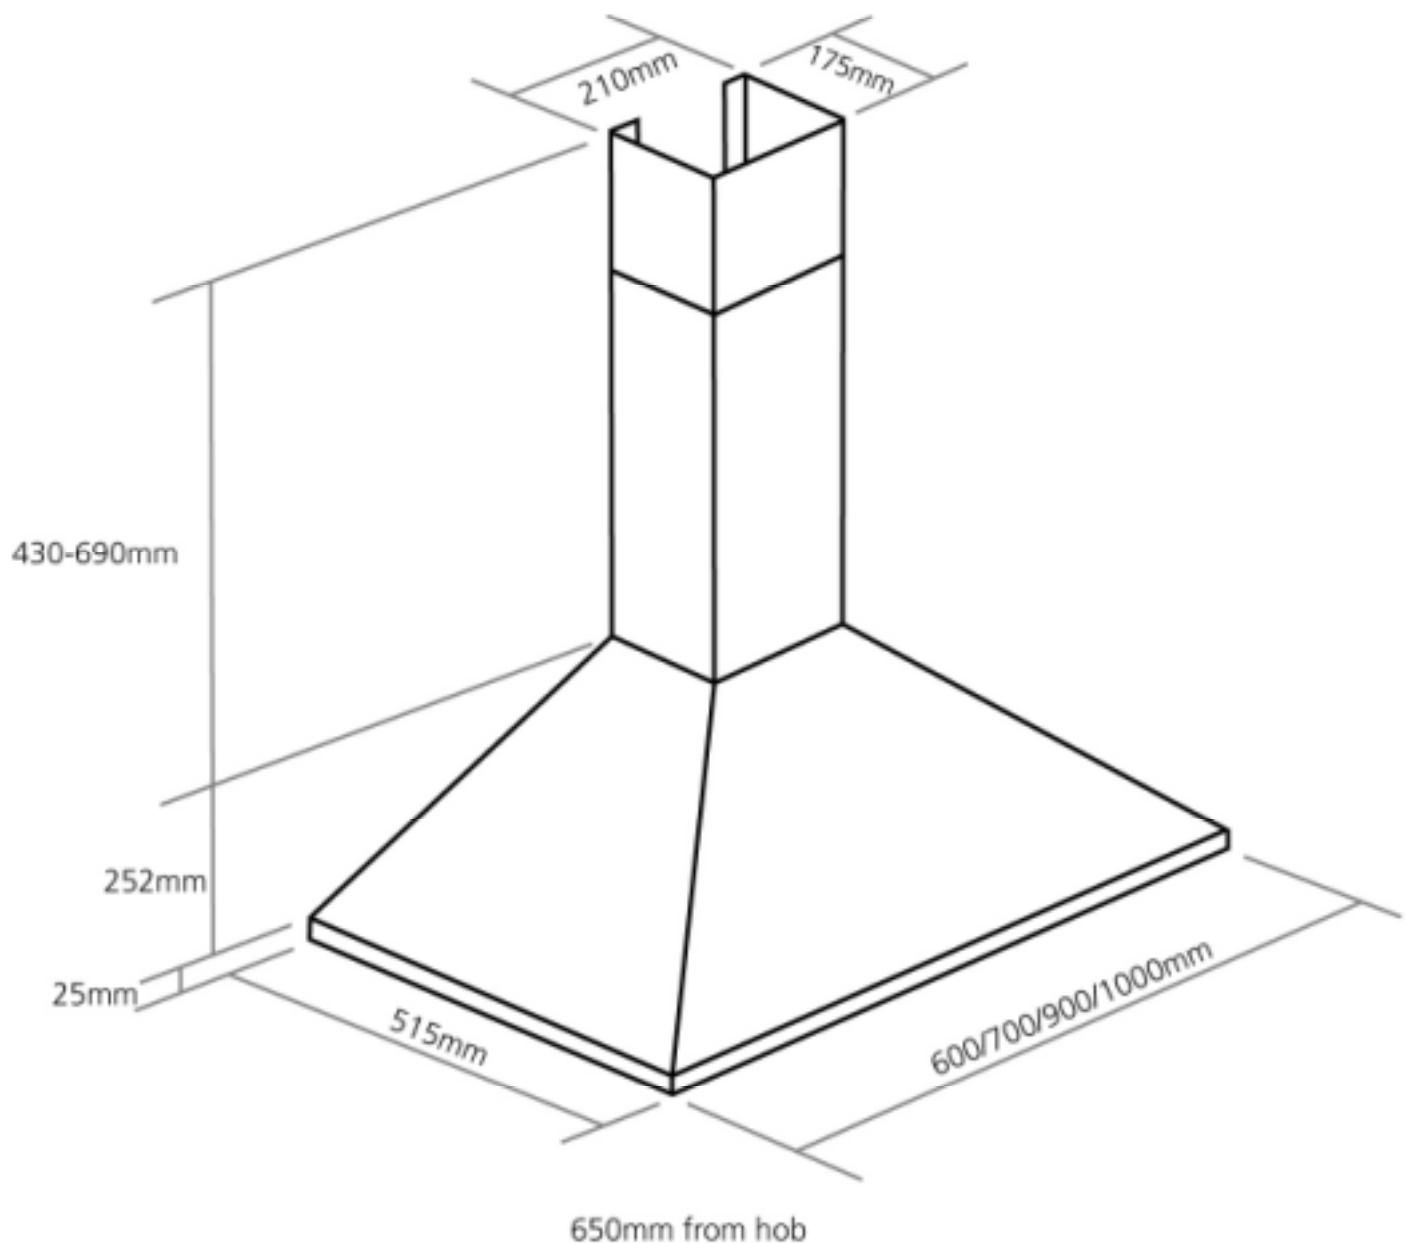

# SLF4/60SS

Caple 600mm Chimney Stainless Steel

TECHNICAL INFORMATION

# SLF4/60SS

Caple 600mm Chimney Stainless Steel

SLF4/60SS  
SLF4/60B