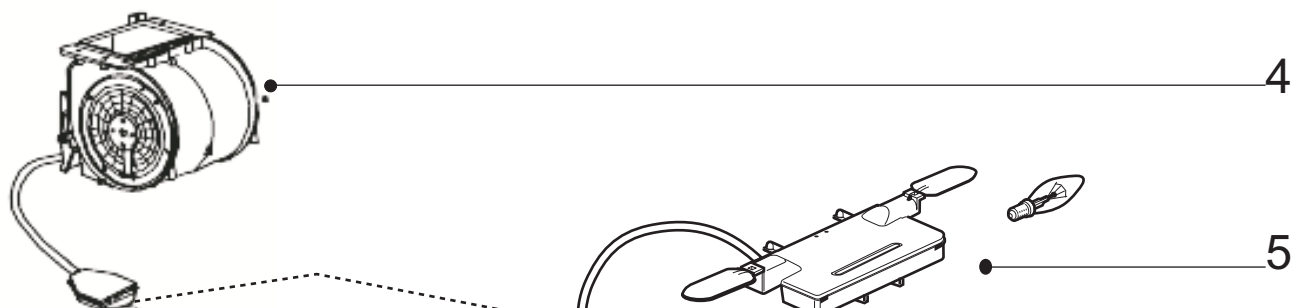

SLF4/100SS