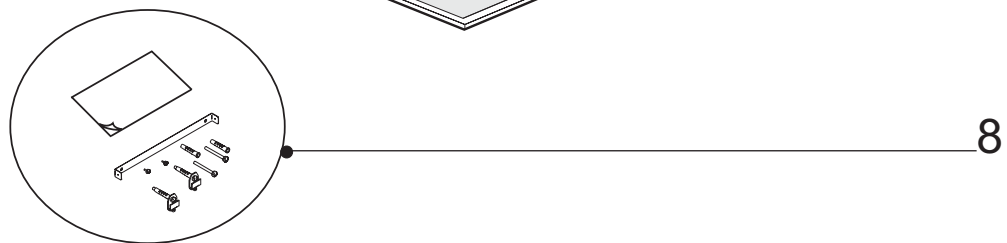

SLF4/100SS