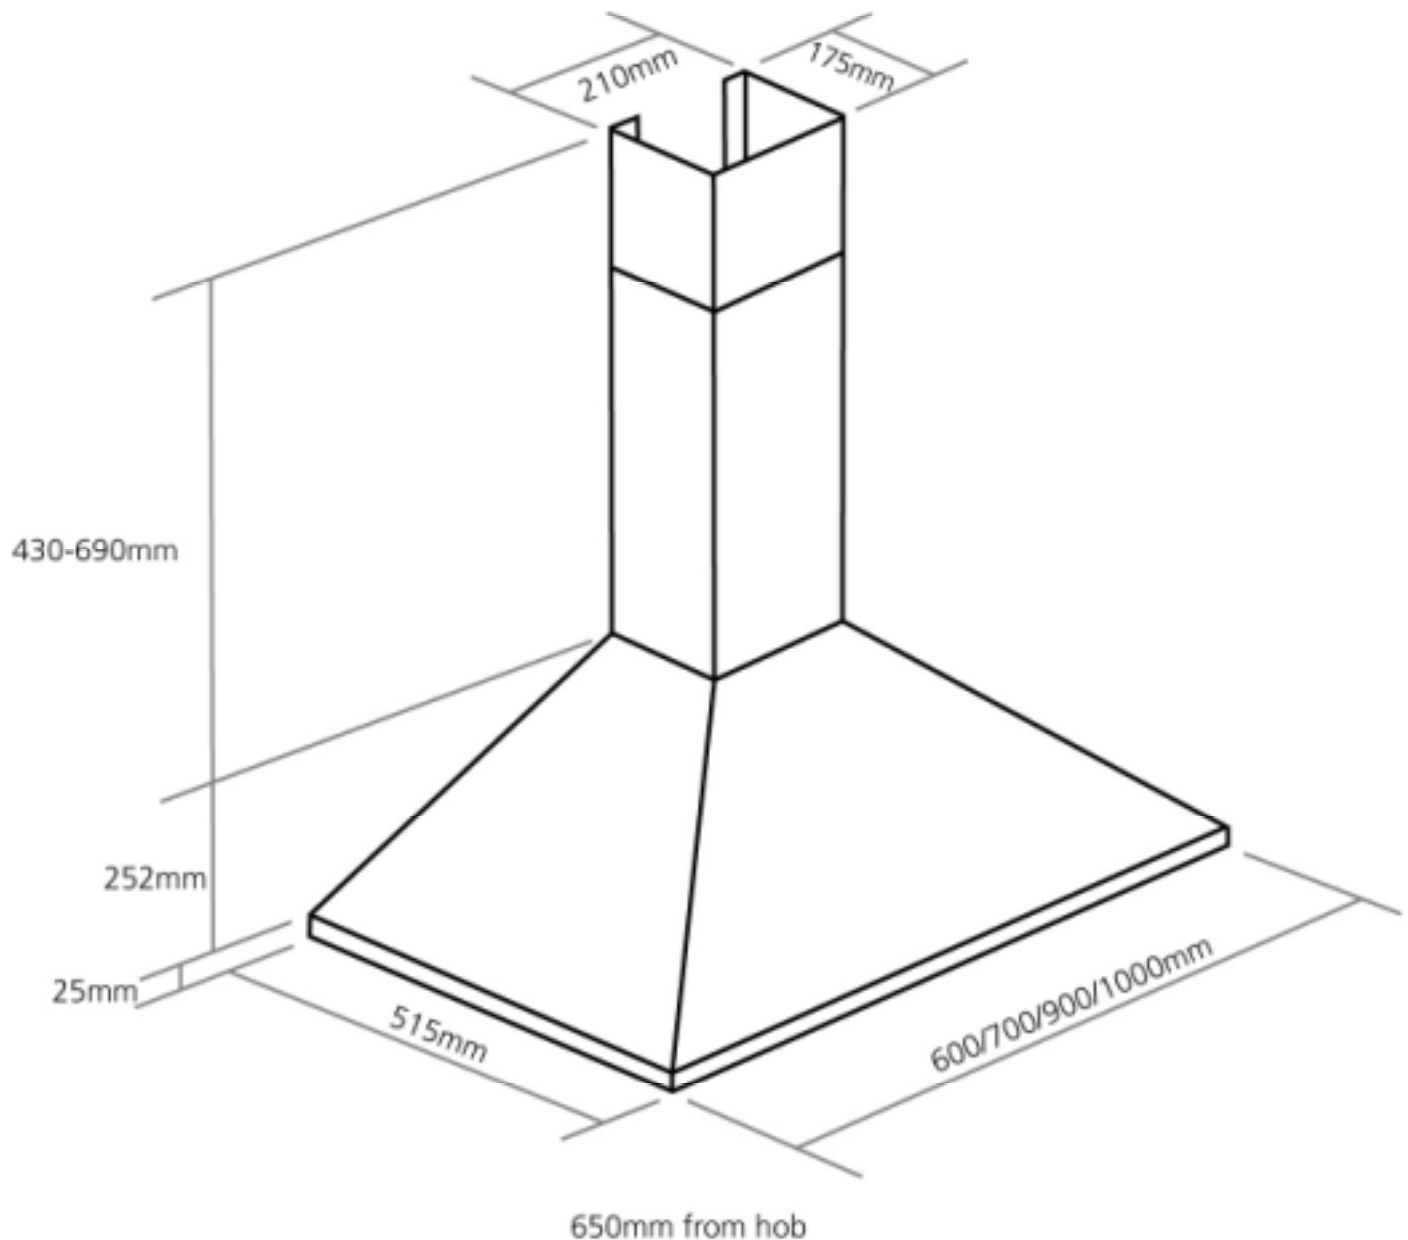

# SLF4/100SS

Caple 1000mm Chimney Stainless Steel

TECHNICAL INFORMATION

# SLF4/100SS

Caple 1000mm Chimney Stainless Steel

# SLF4/100SS