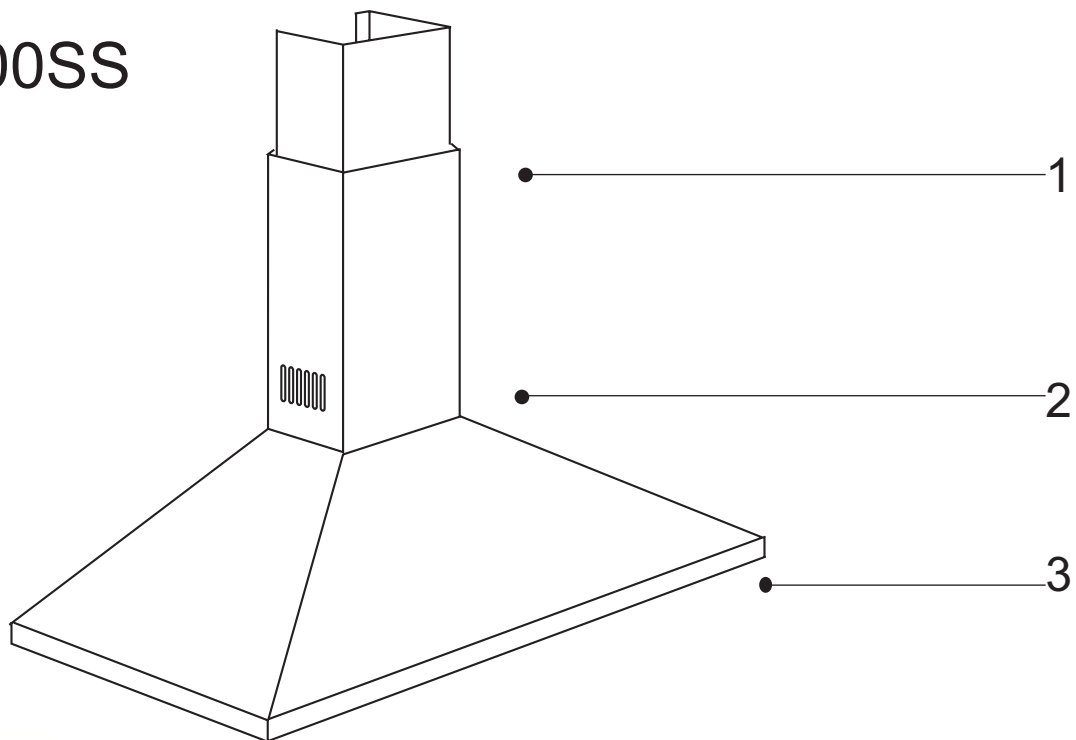

# SLF4/100SS

Caple 1000mm Chimney Stainless Steel

TECHNICAL INFORMATION

# SLF4/100SS

Caple 1000mm Chimney Stainless Steel

# SLF4/100SS