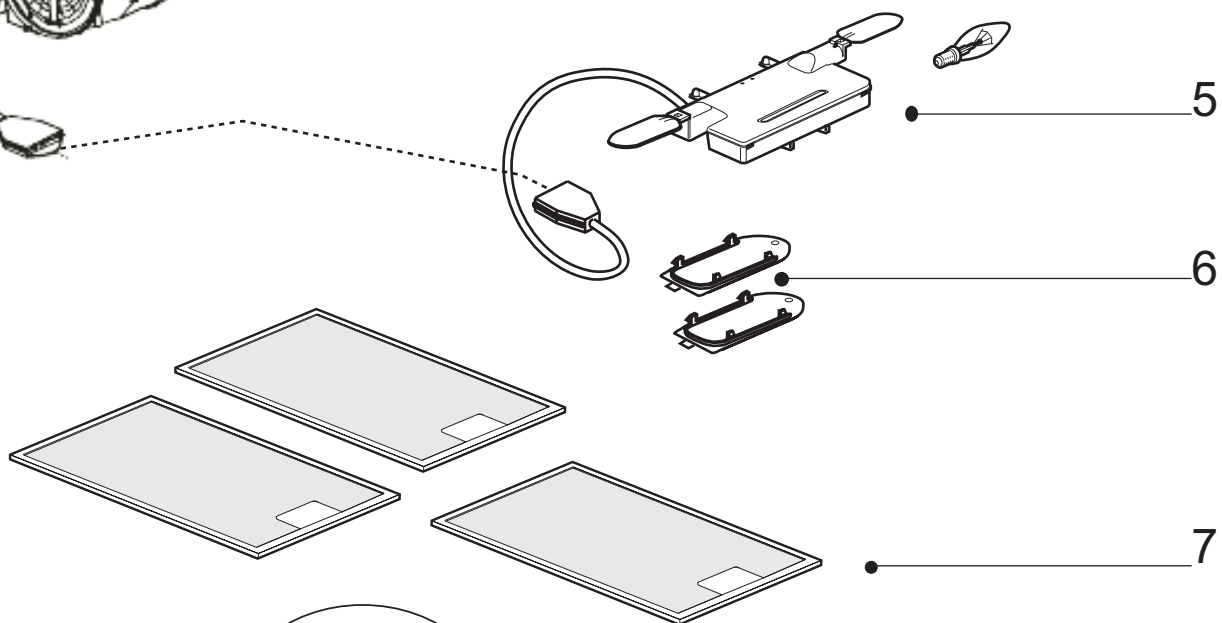

# SLF4/100SS

Caple 1000mm Chimney Stainless Steel

TECHNICAL INFORMATION

# SLF4/100SS