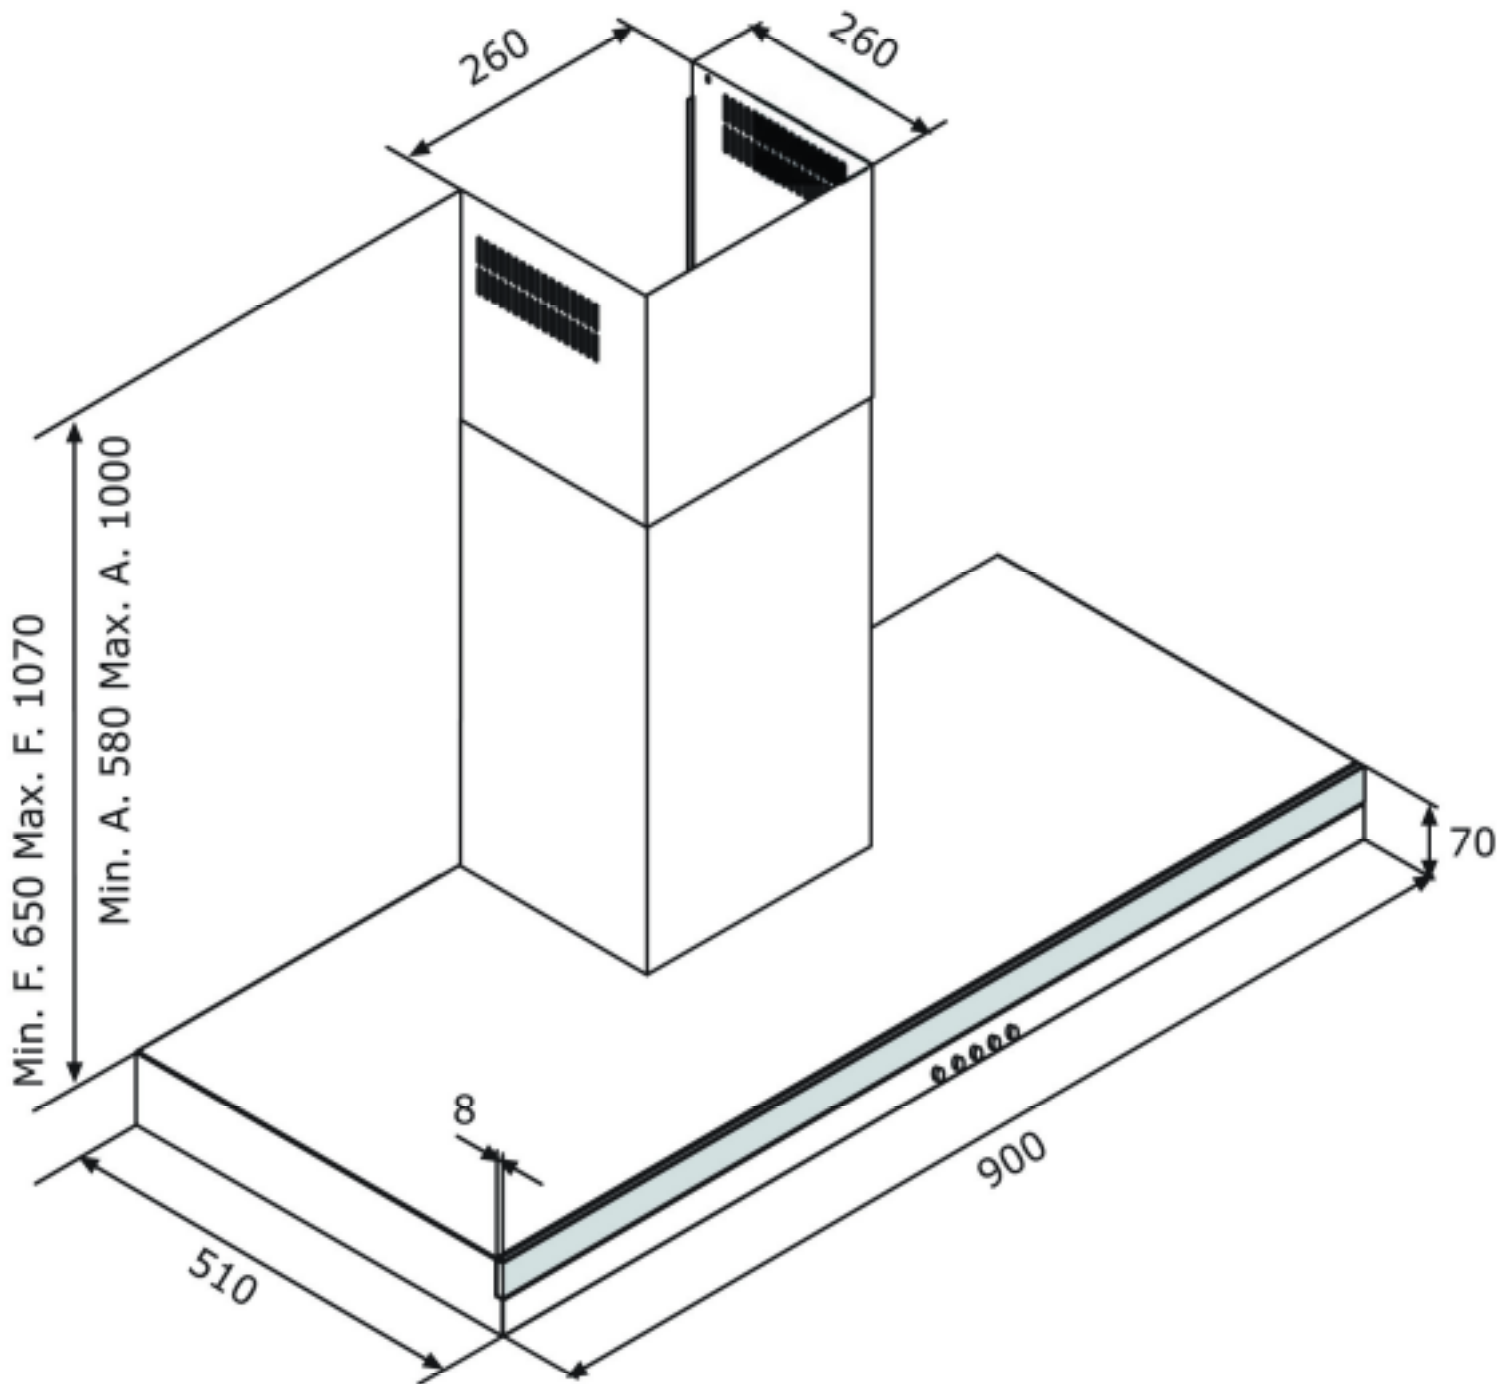

QC900SS

Caple Quad 900mm Chimney

TECHNICAL INFORMATION

QC900SS

Caple Quad 900mm Chimney

QC900SS

Caple Quad 900mm Chimney

QC900SS

Caple Quad 900mm Chimney

Item	Part	Description	Quantity
1	AFCONFCSF16X	Chimney Upper section	1
2	AFCONFCFF16X	Chimney Lower section	1
3	AFCCF66X90PLQ	Hood	1
4	AFCAGR01434	Motor	1
5	AFAGCPLK50AV001	Control pannel	1
6	AFGF22E	Filter	3
7	AFSACACCF15E	Documentation	1
8	AFFARETTOALO	Lamp	2
9	AFRUA125	Air outlet	1