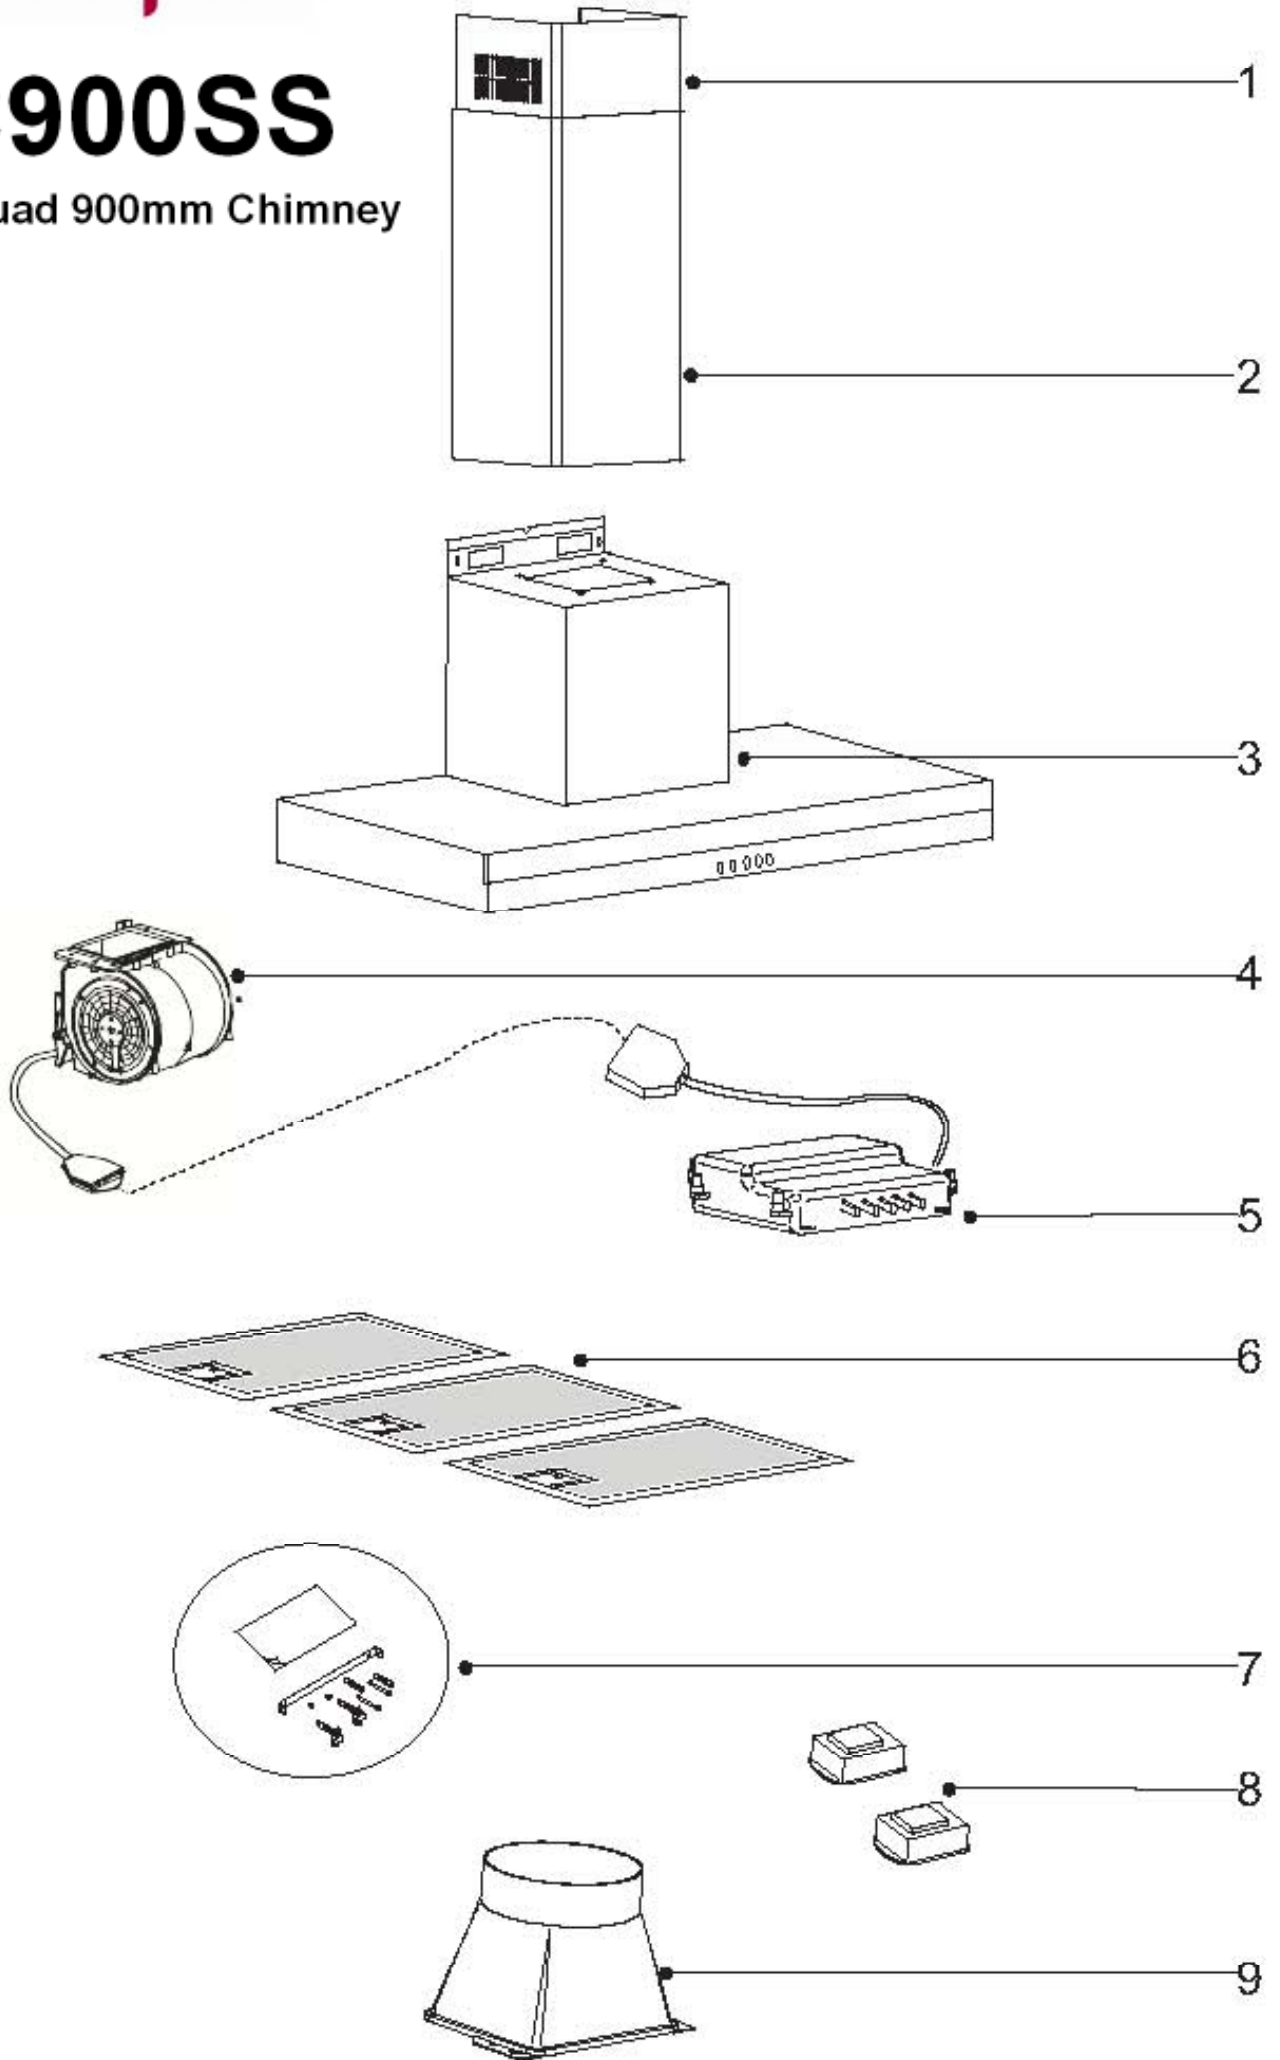

QC900SS

Caple Quad 900mm Chimney

TECHNICAL INFORMATION

QC900SS

Caple Quad 900mm Chimney

QC900SS

Caple Quad 900mm Chimney

QC900SS

Caple Quad 900mm Chimney

Item	Part	Description	Quantity
1	AFCONFCSF16X	Chimney Upper section	1
2	AFCONFCFF16X	Chimney Lower section	1
3	AFCCF66X90PLQ	Hood	1
4	AFCAGR01434	Motor	1
5	AFAGCPLK50AV001	Control pannel	1
6	AFGF22E	Filter	3
7	AFSACACCF15E	Documentation	1
8	AFFARETTOALO	Lamp	2
9	AFRUA125	Air outlet	1