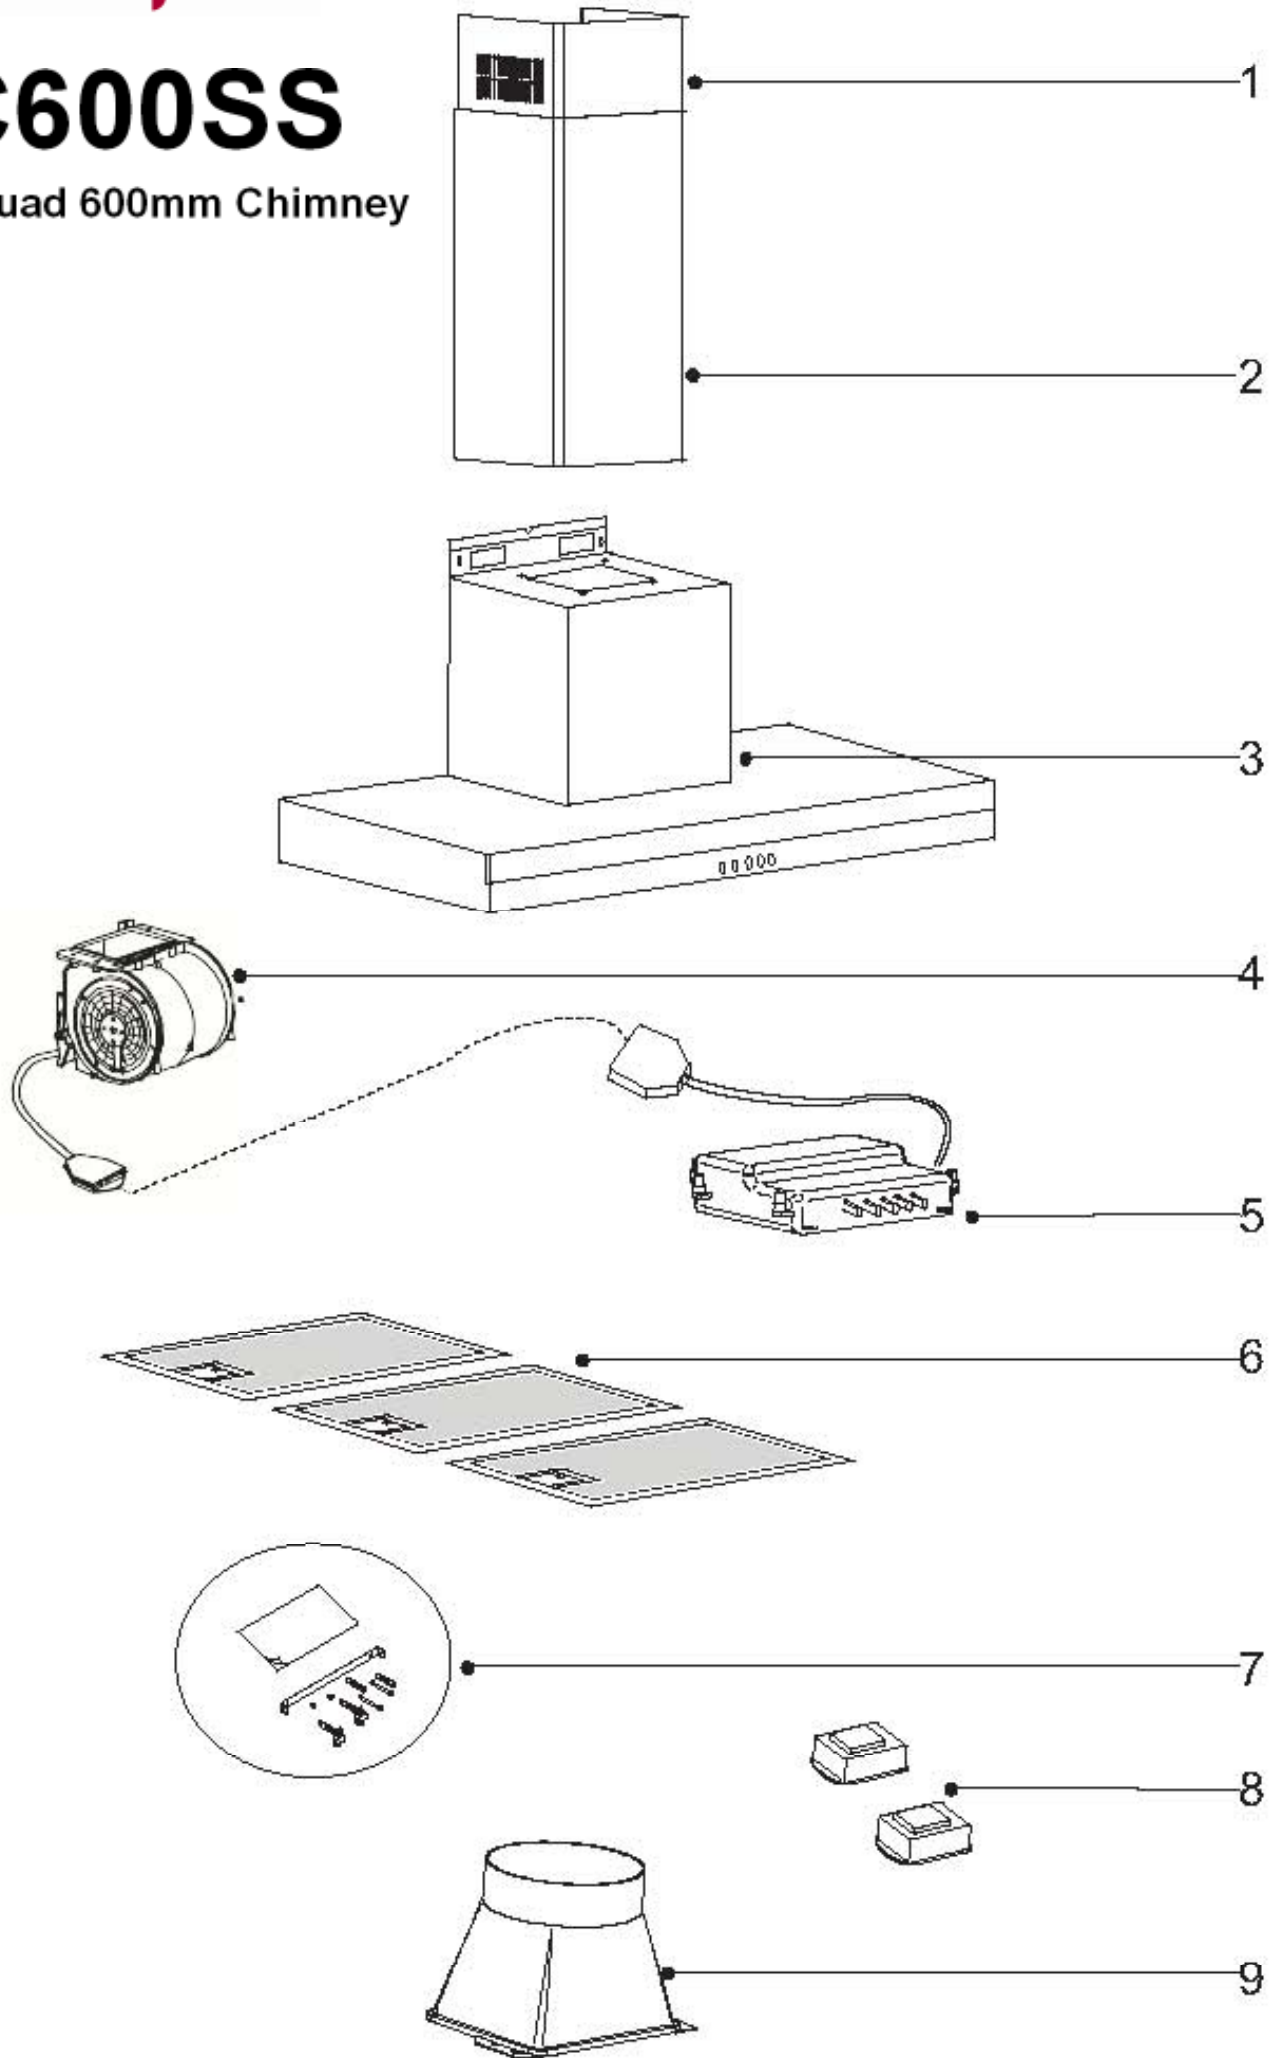

QC600SS

Caple Quad 600mm Chimney

TECHNICAL INFORMATION

QC600SS

Caple Quad 600mm Chimney

QC600SS

Capele Quad 600mm Chimney

QC600SS

Caple Quad 600mm Chimney

Item	Part	Description	Quantity
1	AFCONFCSF16X	Chimney Upper section	1
2	AFCONFCFF16X	Chimney Lower section	1
3	AFCCF66X60PLQ	Hood	1
4	AFCAGR01434	Motor	1
5	AFAGCPLK50AV001	Control pannel	1
6	AFGF22E	Filter	2
7	AFSACACCF15E	Documentation	1
8	AFFARETTOALO	Lamp	2
9	AFRUA125	Air outlet	1