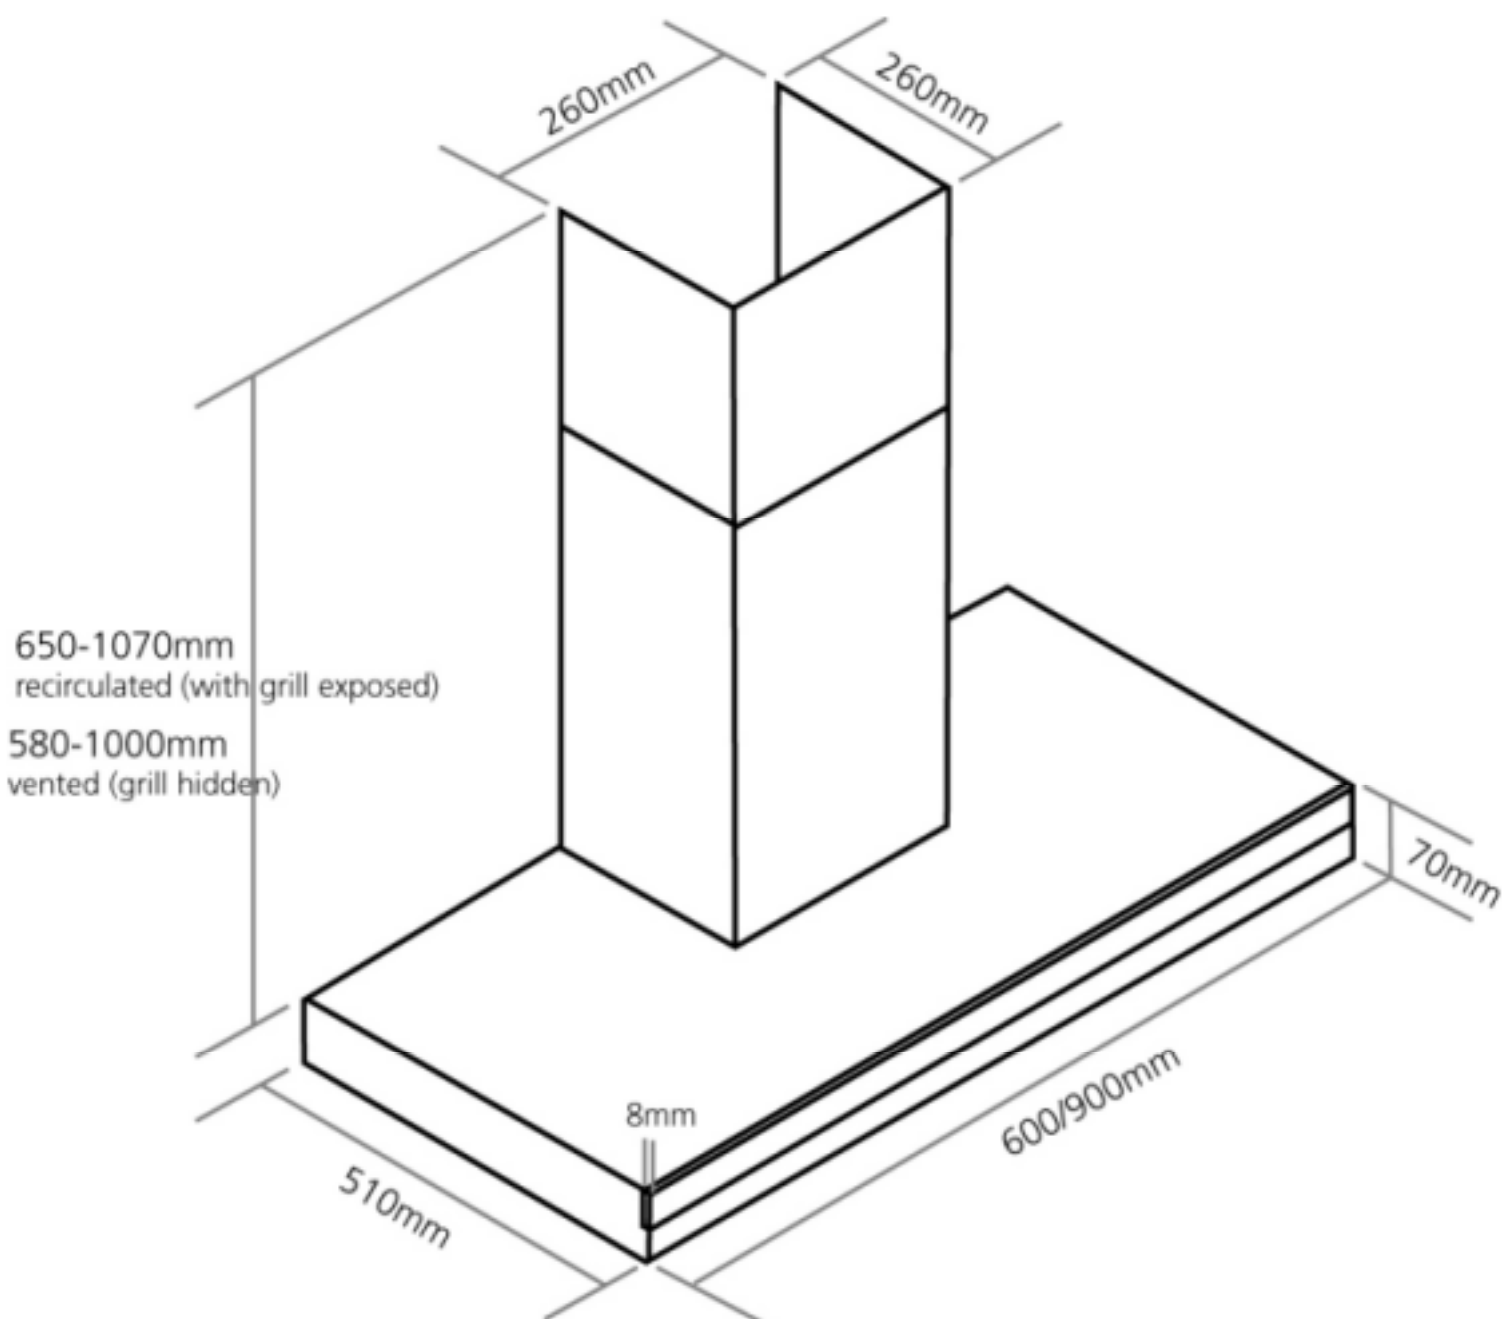

QC600SS

Caple Quad 600mm Chimney

TECHNICAL INFORMATION

QC600SS

Caple Quad 600mm Chimney

QC600SS

Capele Quad 600mm Chimney

QC600SS

Caple Quad 600mm Chimney

Item	Part	Description	Quantity
1	AFCONFCSF16X	Chimney Upper section	1
2	AFCONFCFF16X	Chimney Lower section	1
3	AFCCF66X60PLQ	Hood	1
4	AFCAGR01434	Motor	1
5	AFAGCPLK50AV001	Control pannel	1
6	AFGF22E	Filter	2
7	AFSACACCF15E	Documentation	1
8	AFFARETTOALO	Lamp	2
9	AFRUA125	Air outlet	1