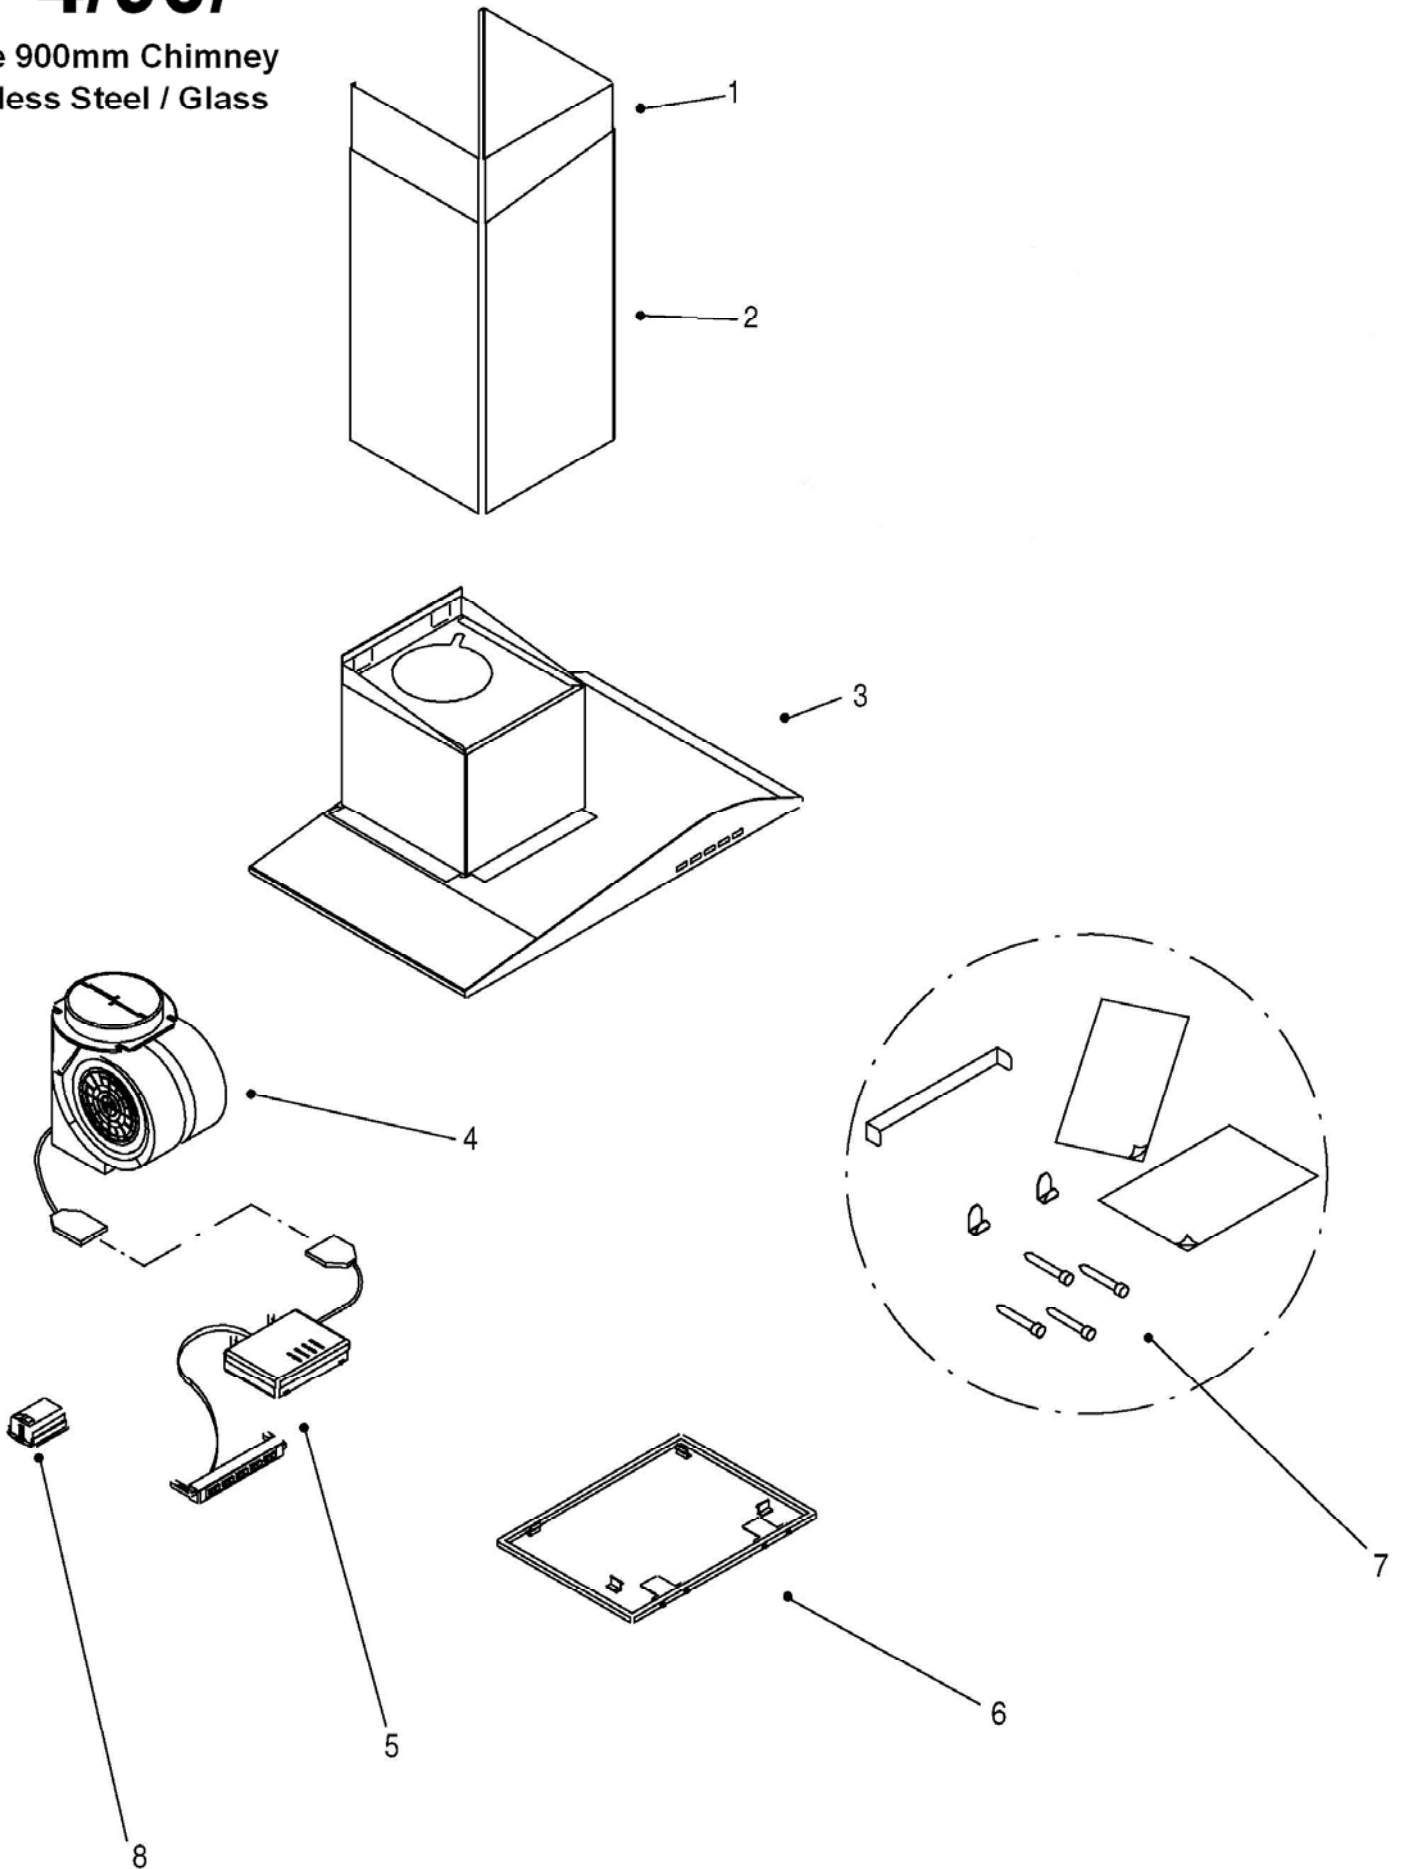

# FP4/90/\*\*

Capele 900mm Chimney  
Stainless Steel / Glass

## Caple 900mm Chimney Stainless Steel / Glass