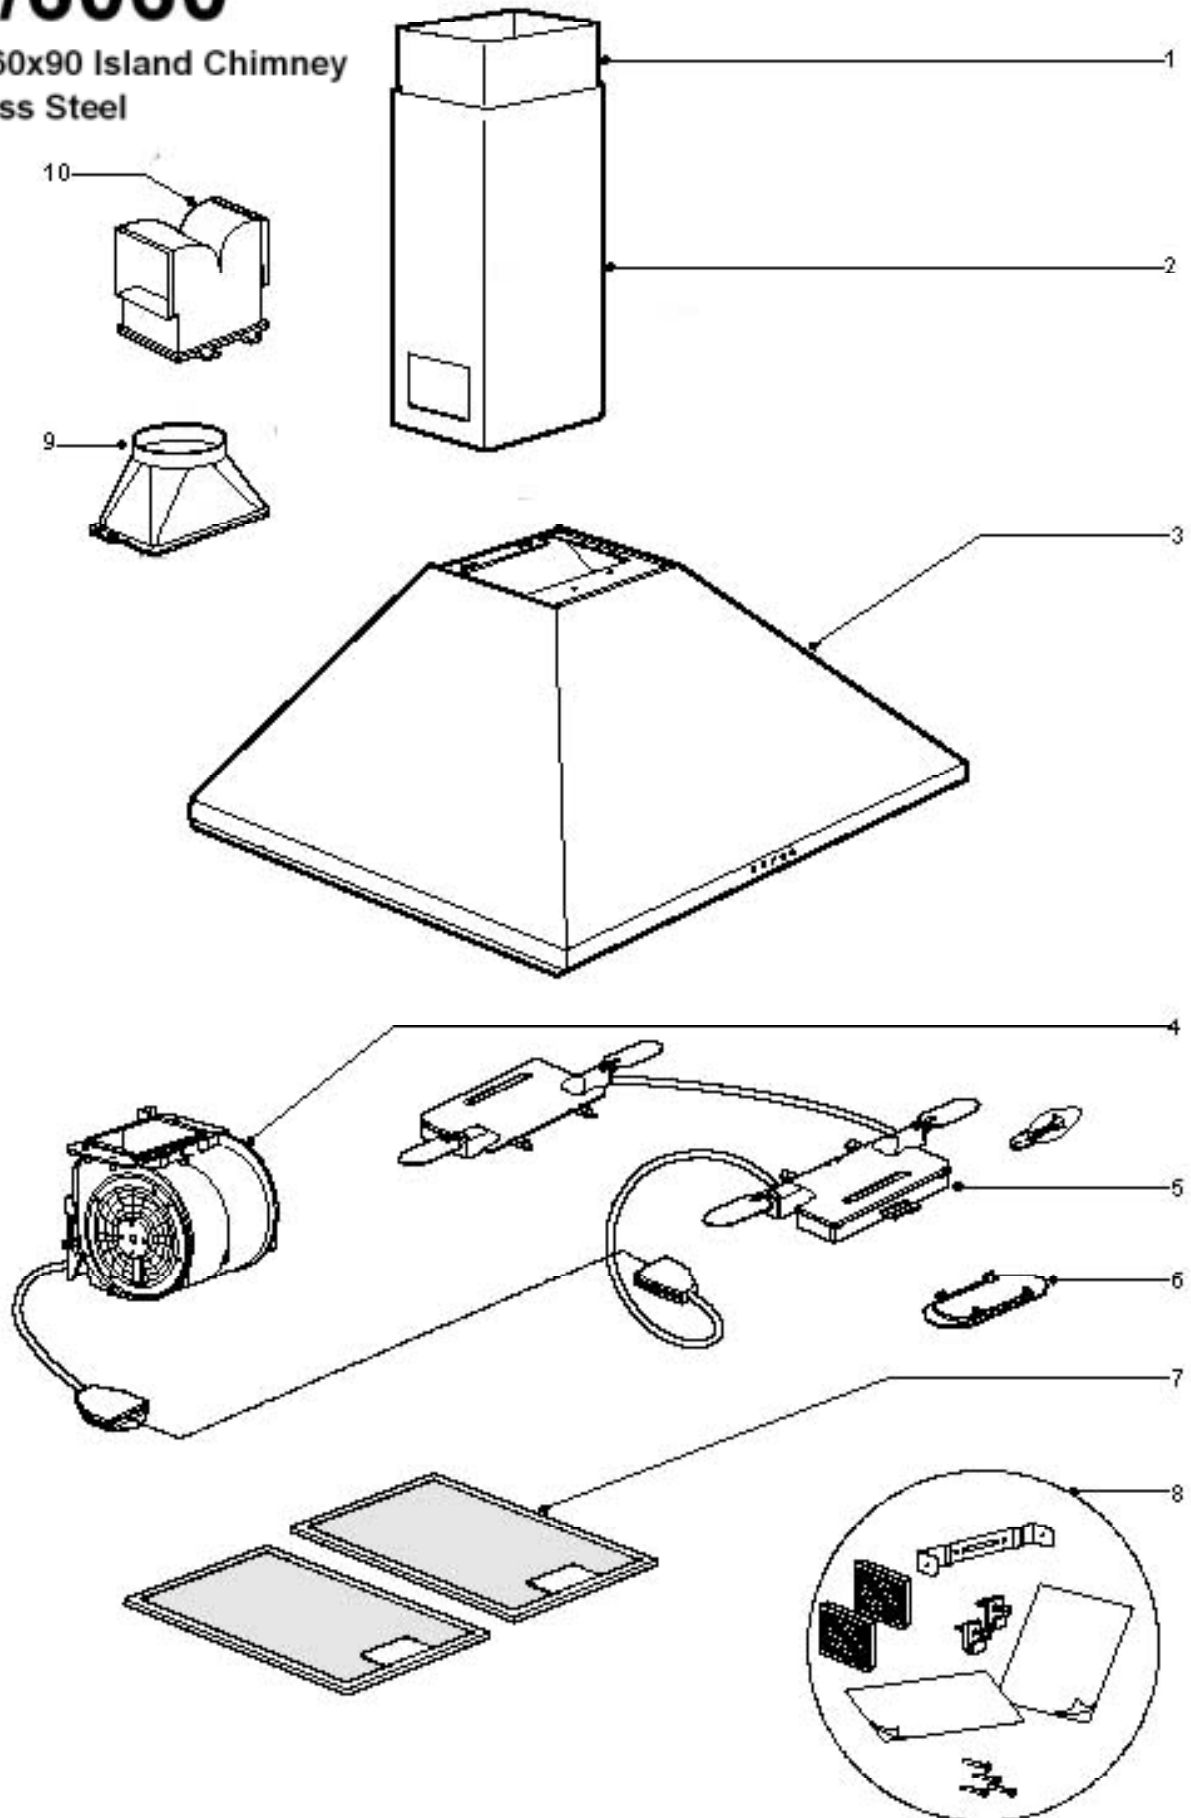

F7/6060

Caple 60x90 Island Chimney
Stainless Steel

F7/6060

Caple 60x90 Island Chimney
Stainless Steel

F7/6060

Caple 60x60 Island Chimney Stainless Steel

Parts List

POS.	CODE		QUANTITY
1	AFCPSXIS	CHIMNEY UPPER SECTION	1
2	AFCPFXIS	CHIMNEY LOWER SECTION	1
3	AFCCF7X	HOOD	1
4	AGR01435FIME	MOTOR	1
5	AFAGCPLS35ISFIM	CONTROL	1
6	AFPLAF	LAMP COVER	4
7	AFGF7	FILTER	2
8	AFSACACCISOLA	DOCUMENT	1
9	AFRUA125	AIR OUTLET	1
10	3010DF	FILTERING OUTLET	1