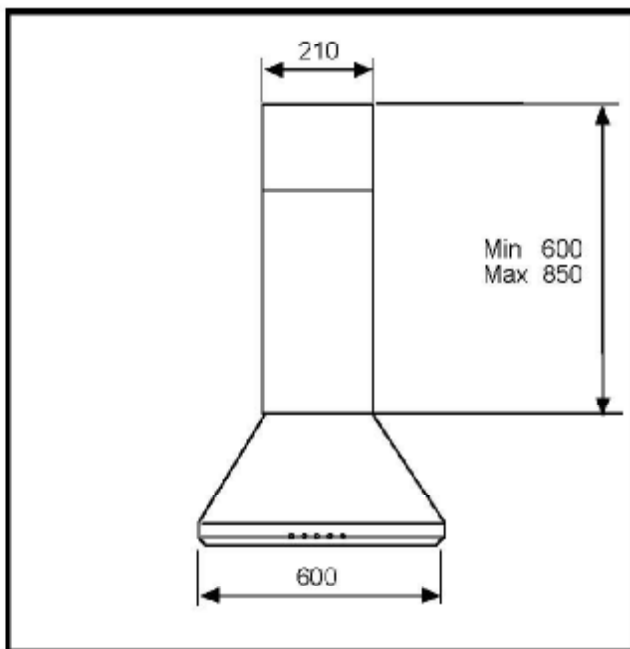

F7/6060

Caple 60x90 Island Chimney
Stainless Steel

F7/6060

Caple 60x90 Island Chimney
Stainless Steel

F7/6060

Caple 60x60 Island Chimney Stainless Steel

Parts List

POS.	CODE		QUANTITY
1	AFCPSXIS	CHIMNEY UPPER SECTION	1
2	AFCPFXIS	CHIMNEY LOWER SECTION	1
3	AFCCF7X	HOOD	1
4	AGR01435FIME	MOTOR	1
5	AFAGCPLS35ISFIM	CONTROL	1
6	AFPLAF	LAMP COVER	4
7	AFGF7	FILTER	2
8	AFSACACCISOLA	DOCUMENT	1
9	AFRUA125	AIR OUTLET	1
10	3010DF	FILTERING OUTLET	1