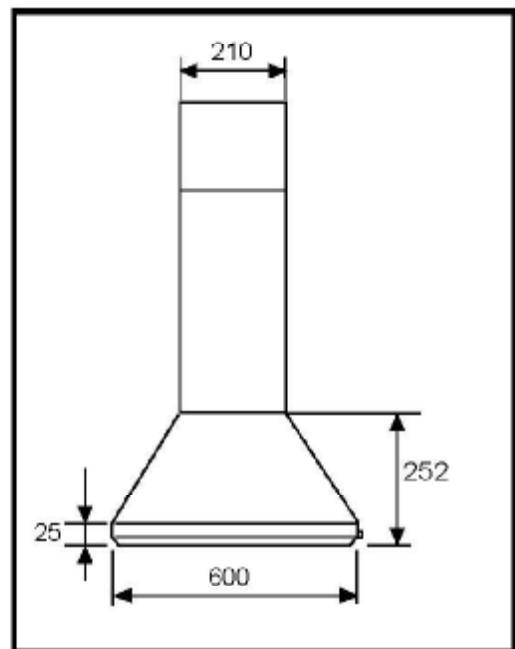

F7/6060

Caple 60x90 Island Chimney
Stainless Steel

F7/6060

Caple 60x90 Island Chimney
Stainless Steel

F7/6060

Caple 60x60 Island Chimney Stainless Steel

Parts List

POS.	CODE		QUANTITY
1	AFCPSXIS	CHIMNEY UPPER SECTION	1
2	AFCPFXIS	CHIMNEY LOWER SECTION	1
3	AFCCF7X	HOOD	1
4	AGR01435FIME	MOTOR	1
5	AFAGCPLS35ISFIM	CONTROL	1
6	AFPLAF	LAMP COVER	4
7	AFGF7	FILTER	2
8	AFSACACCISOLA	DOCUMENT	1
9	AFRUA125	AIR OUTLET	1
10	3010DF	FILTERING OUTLET	1