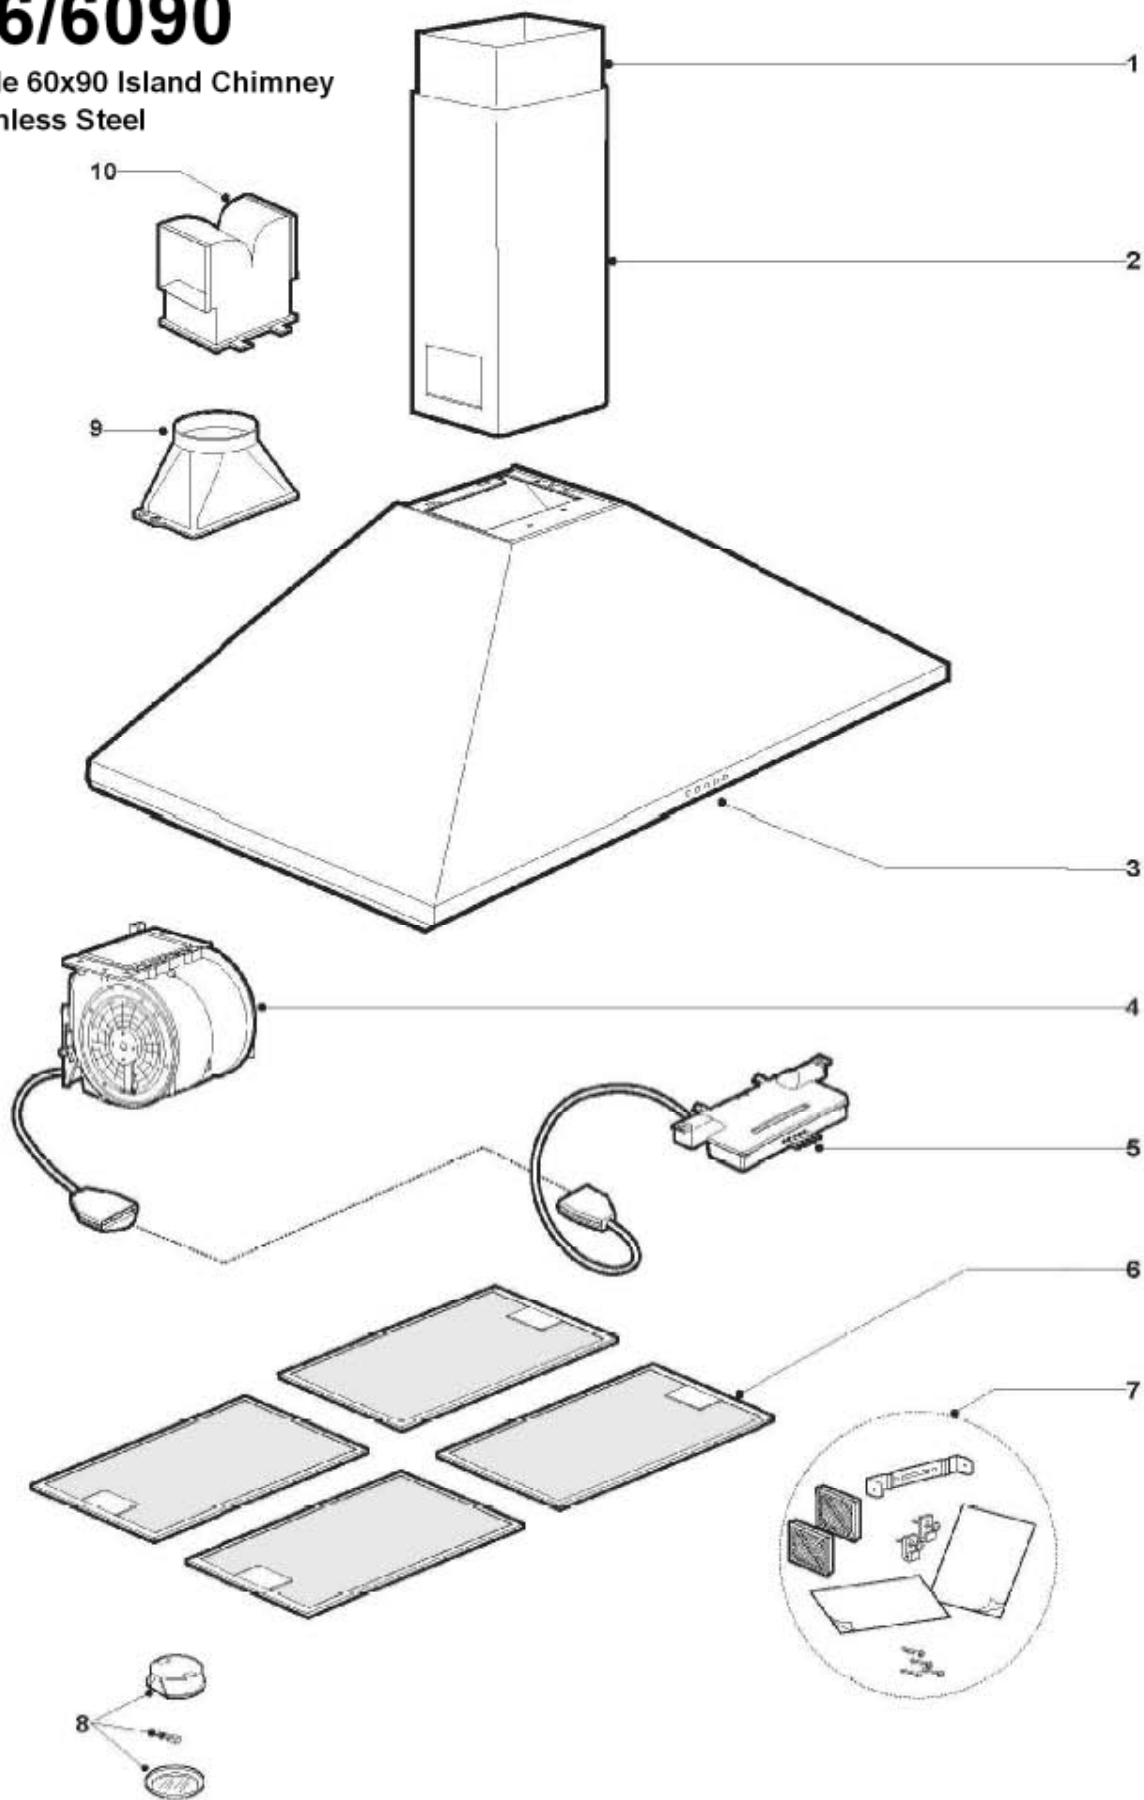

# F6/6090

Caple 60x90 Island Chimney  
Stainless Steel

# F6/6090

## Caple 60x90 Island Chimney Stainless Steel