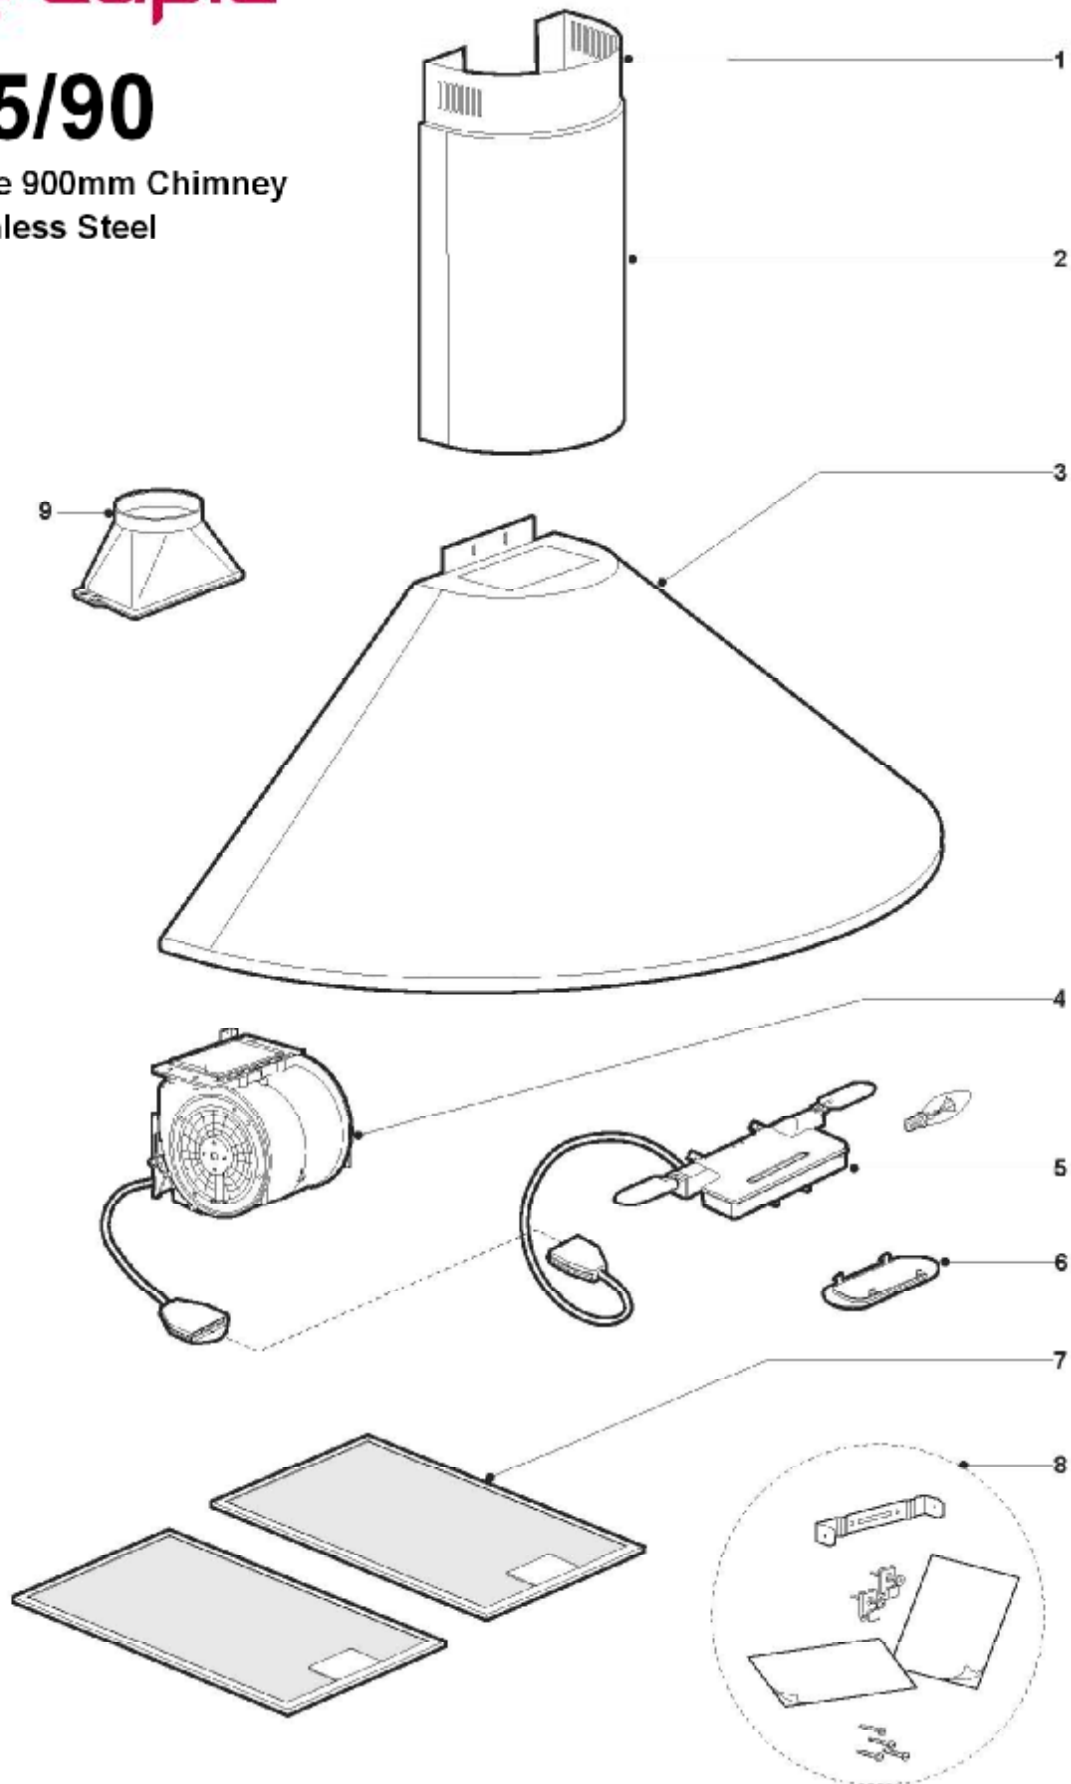

F5/90

Caple 900mm Chimney Stainless Steel

F5/90

Caple 900mm Chimney
Stainless Steel

F5/90

Caple 900mm Chimney Stainless Steel

Parts List

POS.	CODE		QUANTITY
1	AFCPSXF5M	CHIMNEY UPPER SECTION	1
2	AFCPFXF5M	CHIMNEY LOWER SECTION	1
3	AFCCF5X90	HOOD	1
4	AFAGMK30PR	MOTOR	1
5	AFAGCECO	CONTROL	1
6	AFPLAFF5	LAMP COVER	2
7	AFG60-90	FILTER	2
8	AFSACACCF5	DOCUMENT	1
9	AFRUA125	AIR OUTLET	1