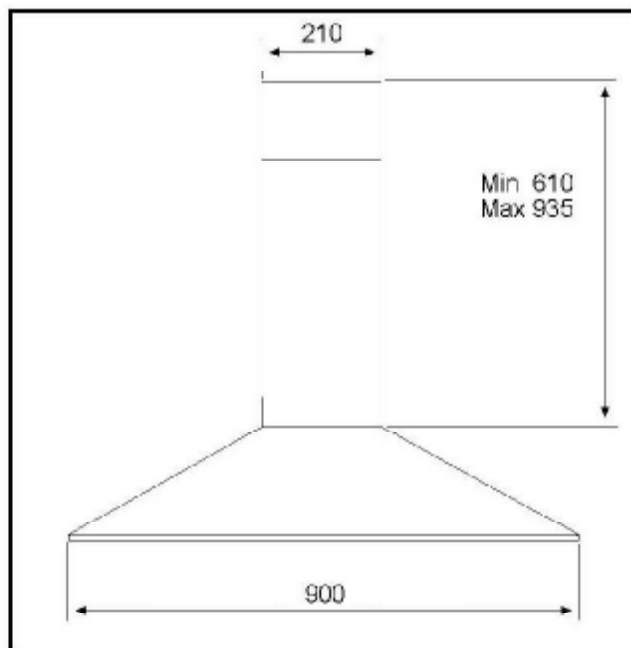

F5/90

Caple 900mm Chimney Stainless Steel

F5/90

Caple 900mm Chimney
Stainless Steel

F5/90

Caple 900mm Chimney Stainless Steel

Parts List

POS.	CODE		QUANTITY
1	AFCPSXF5M	CHIMNEY UPPER SECTION	1
2	AFCPFXF5M	CHIMNEY LOWER SECTION	1
3	AFCCF5X90	HOOD	1
4	AFAGMK30PR	MOTOR	1
5	AFAGCECO	CONTROL	1
6	AFPLAFF5	LAMP COVER	2
7	AFG60-90	FILTER	2
8	AFSACACCF5	DOCUMENT	1
9	AFRUA125	AIR OUTLET	1