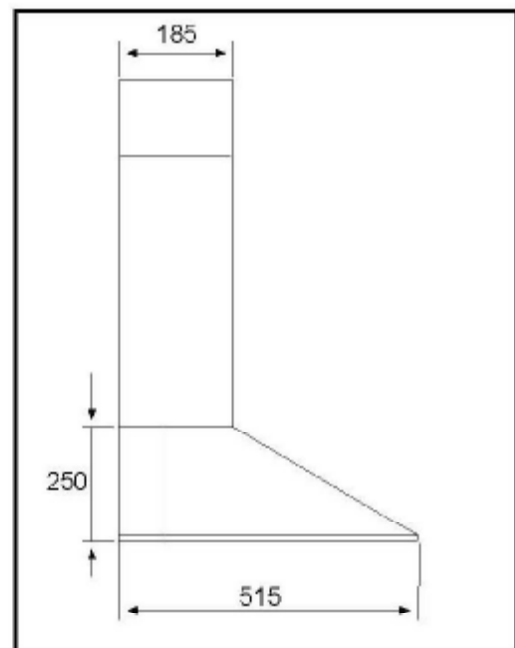

F5/90

Caple 900mm Chimney Stainless Steel

F5/90

Caple 900mm Chimney
Stainless Steel

F5/90

Caple 900mm Chimney Stainless Steel

Parts List

POS.	CODE		QUANTITY
1	AFCPSXF5M	CHIMNEY UPPER SECTION	1
2	AFCPFXF5M	CHIMNEY LOWER SECTION	1
3	AFCCF5X90	HOOD	1
4	AFAGMK30PR	MOTOR	1
5	AFAGCECO	CONTROL	1
6	AFPLAFF5	LAMP COVER	2
7	AFG60-90	FILTER	2
8	AFSACACCF5	DOCUMENT	1
9	AFRUA125	AIR OUTLET	1