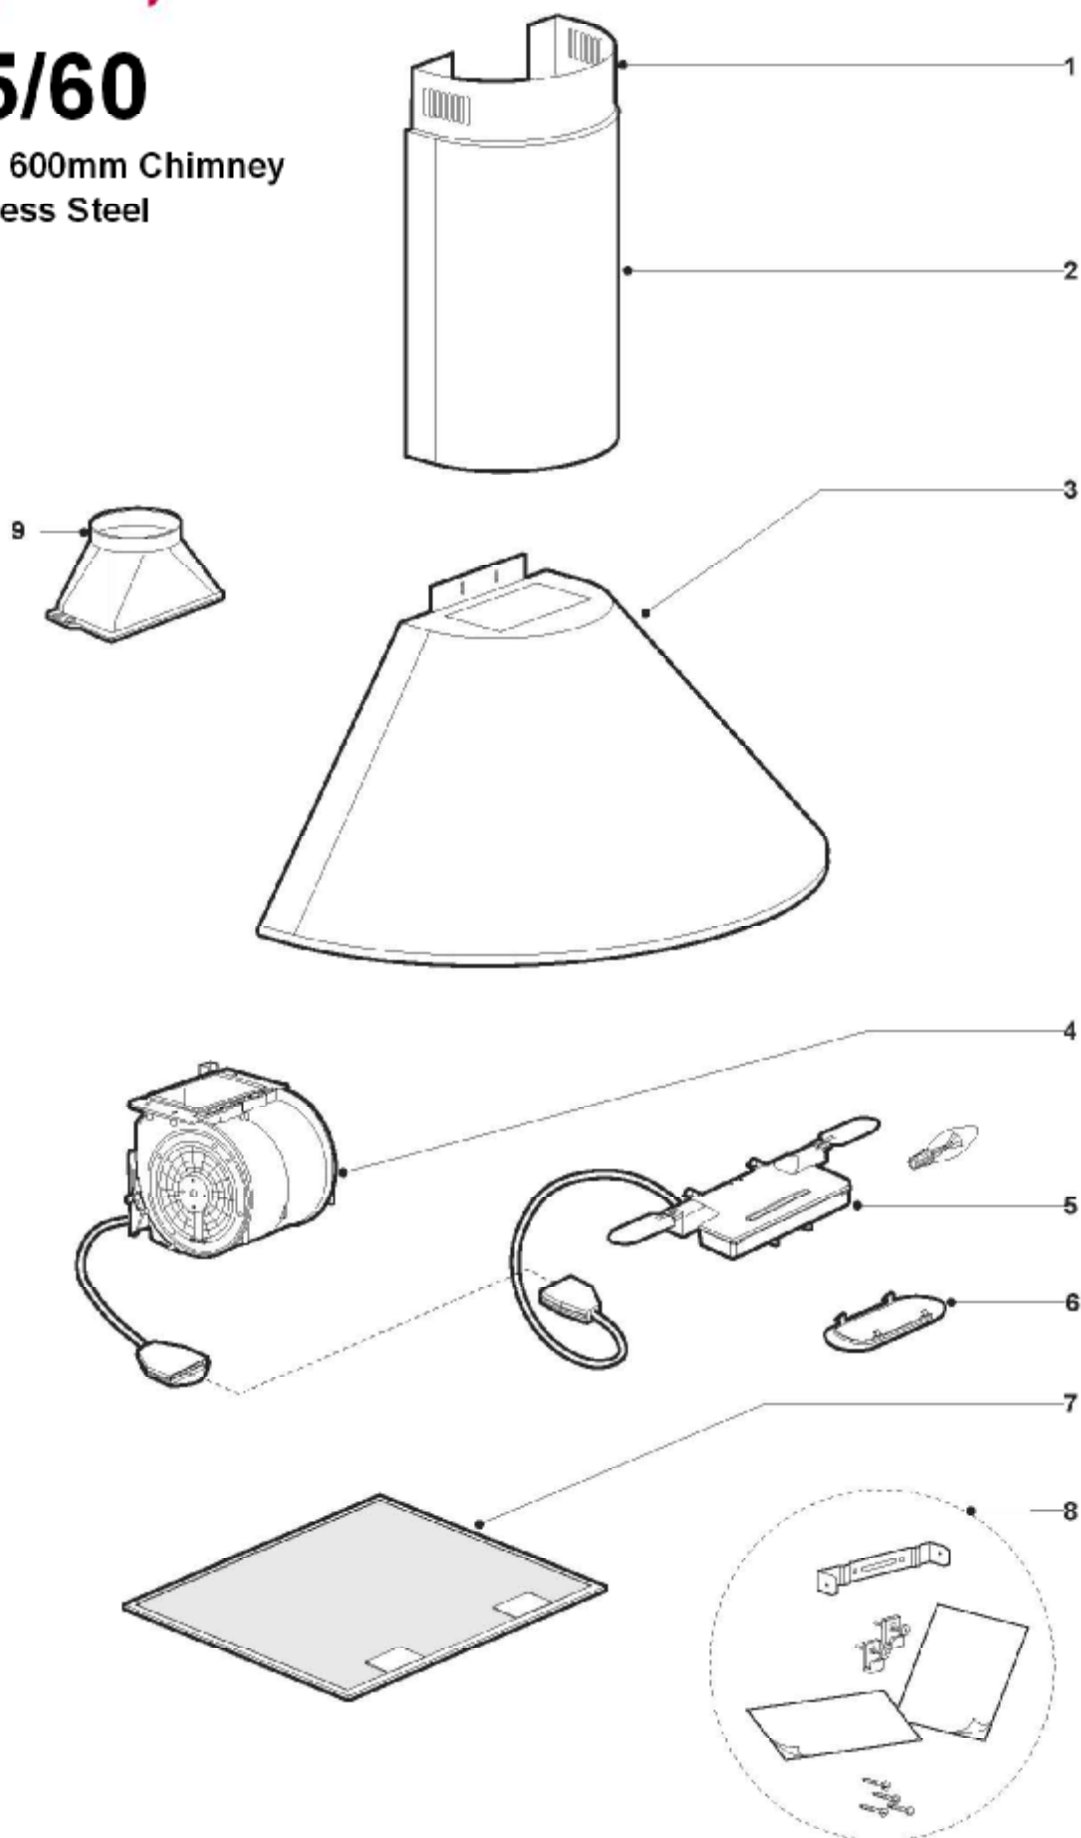

F5/60

Caple 600mm Chimney
Stainless Steel

F5/60

Caple 600mm Chimney Stainless Steel

Parts List

POS.	CODE		QUANTITY
1	AFCPSXF5M	CHIMNEY UPPER SECTION	1
2	AFCPFXF5M	CHIMNEY LOWER SECTION	1
3	AFCCF5X60	HOOD	1
4	AFAGMK30PR	MOTOR	1
5	AFAGCECO	CONTROL	1
6	AFPLAFF5	LAMP COVER	2
7	AFGF12-13	FILTER	1
8	AFSACACCF5	DOCUMENT	1
9	AFRUA125	AIR OUTLET	1