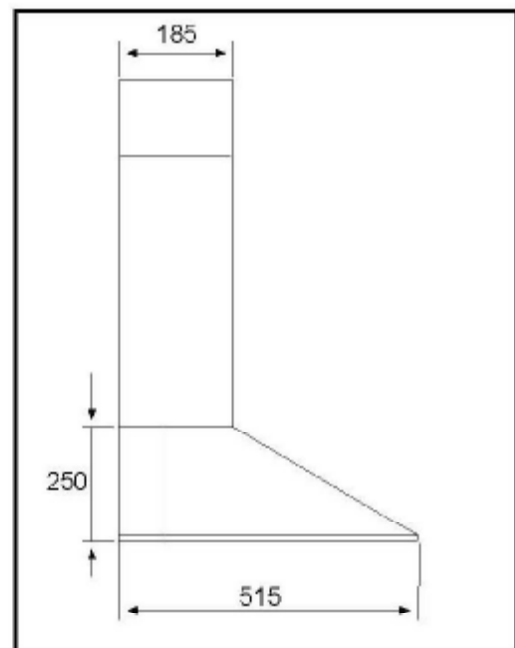

## F5/60

Caple 600mm Chimney Stainless Steel