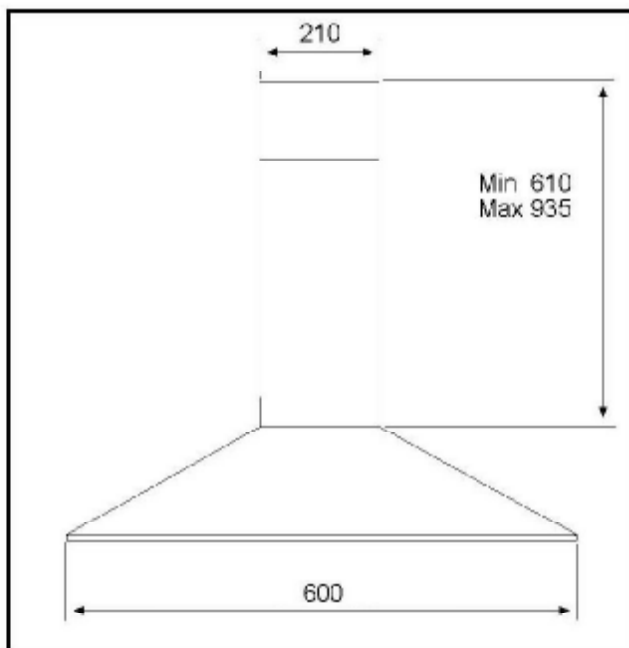

## F5/60

Caple 600mm Chimney Stainless Steel