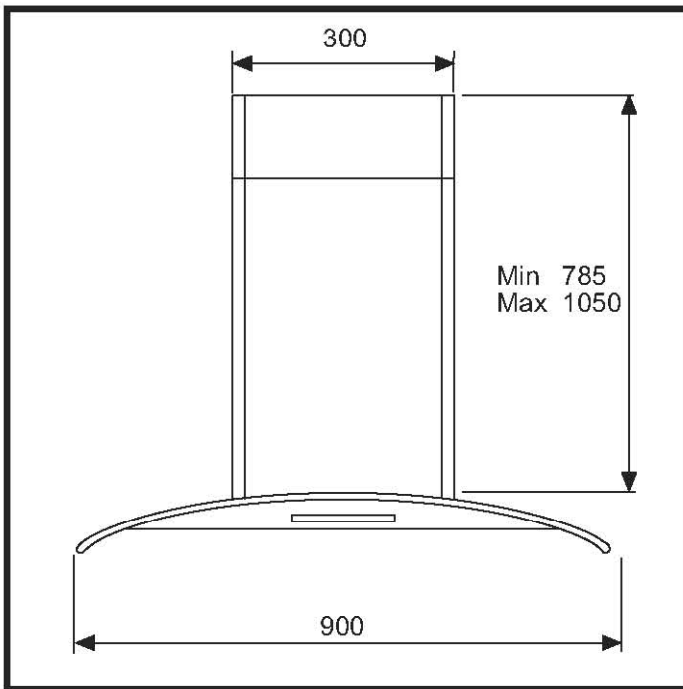

# F40/9060

Caple 900mm Island Chimney  
Stainless Steel / Glass