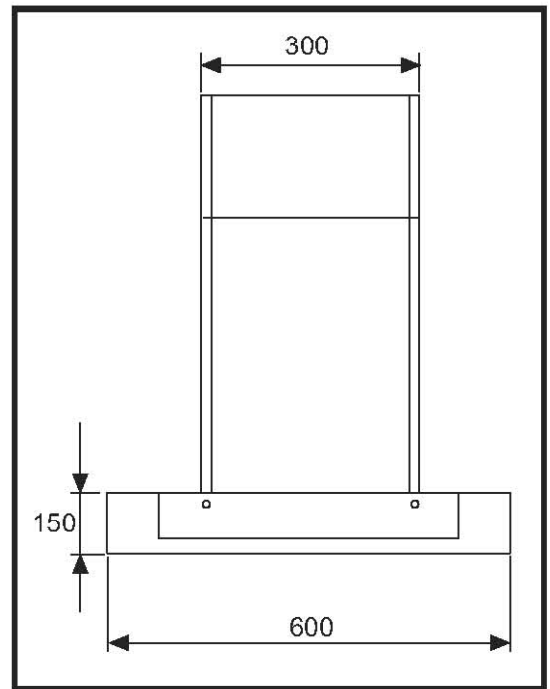

# F40/9060

Caple 900mm Island Chimney  
Stainless Steel / Glass