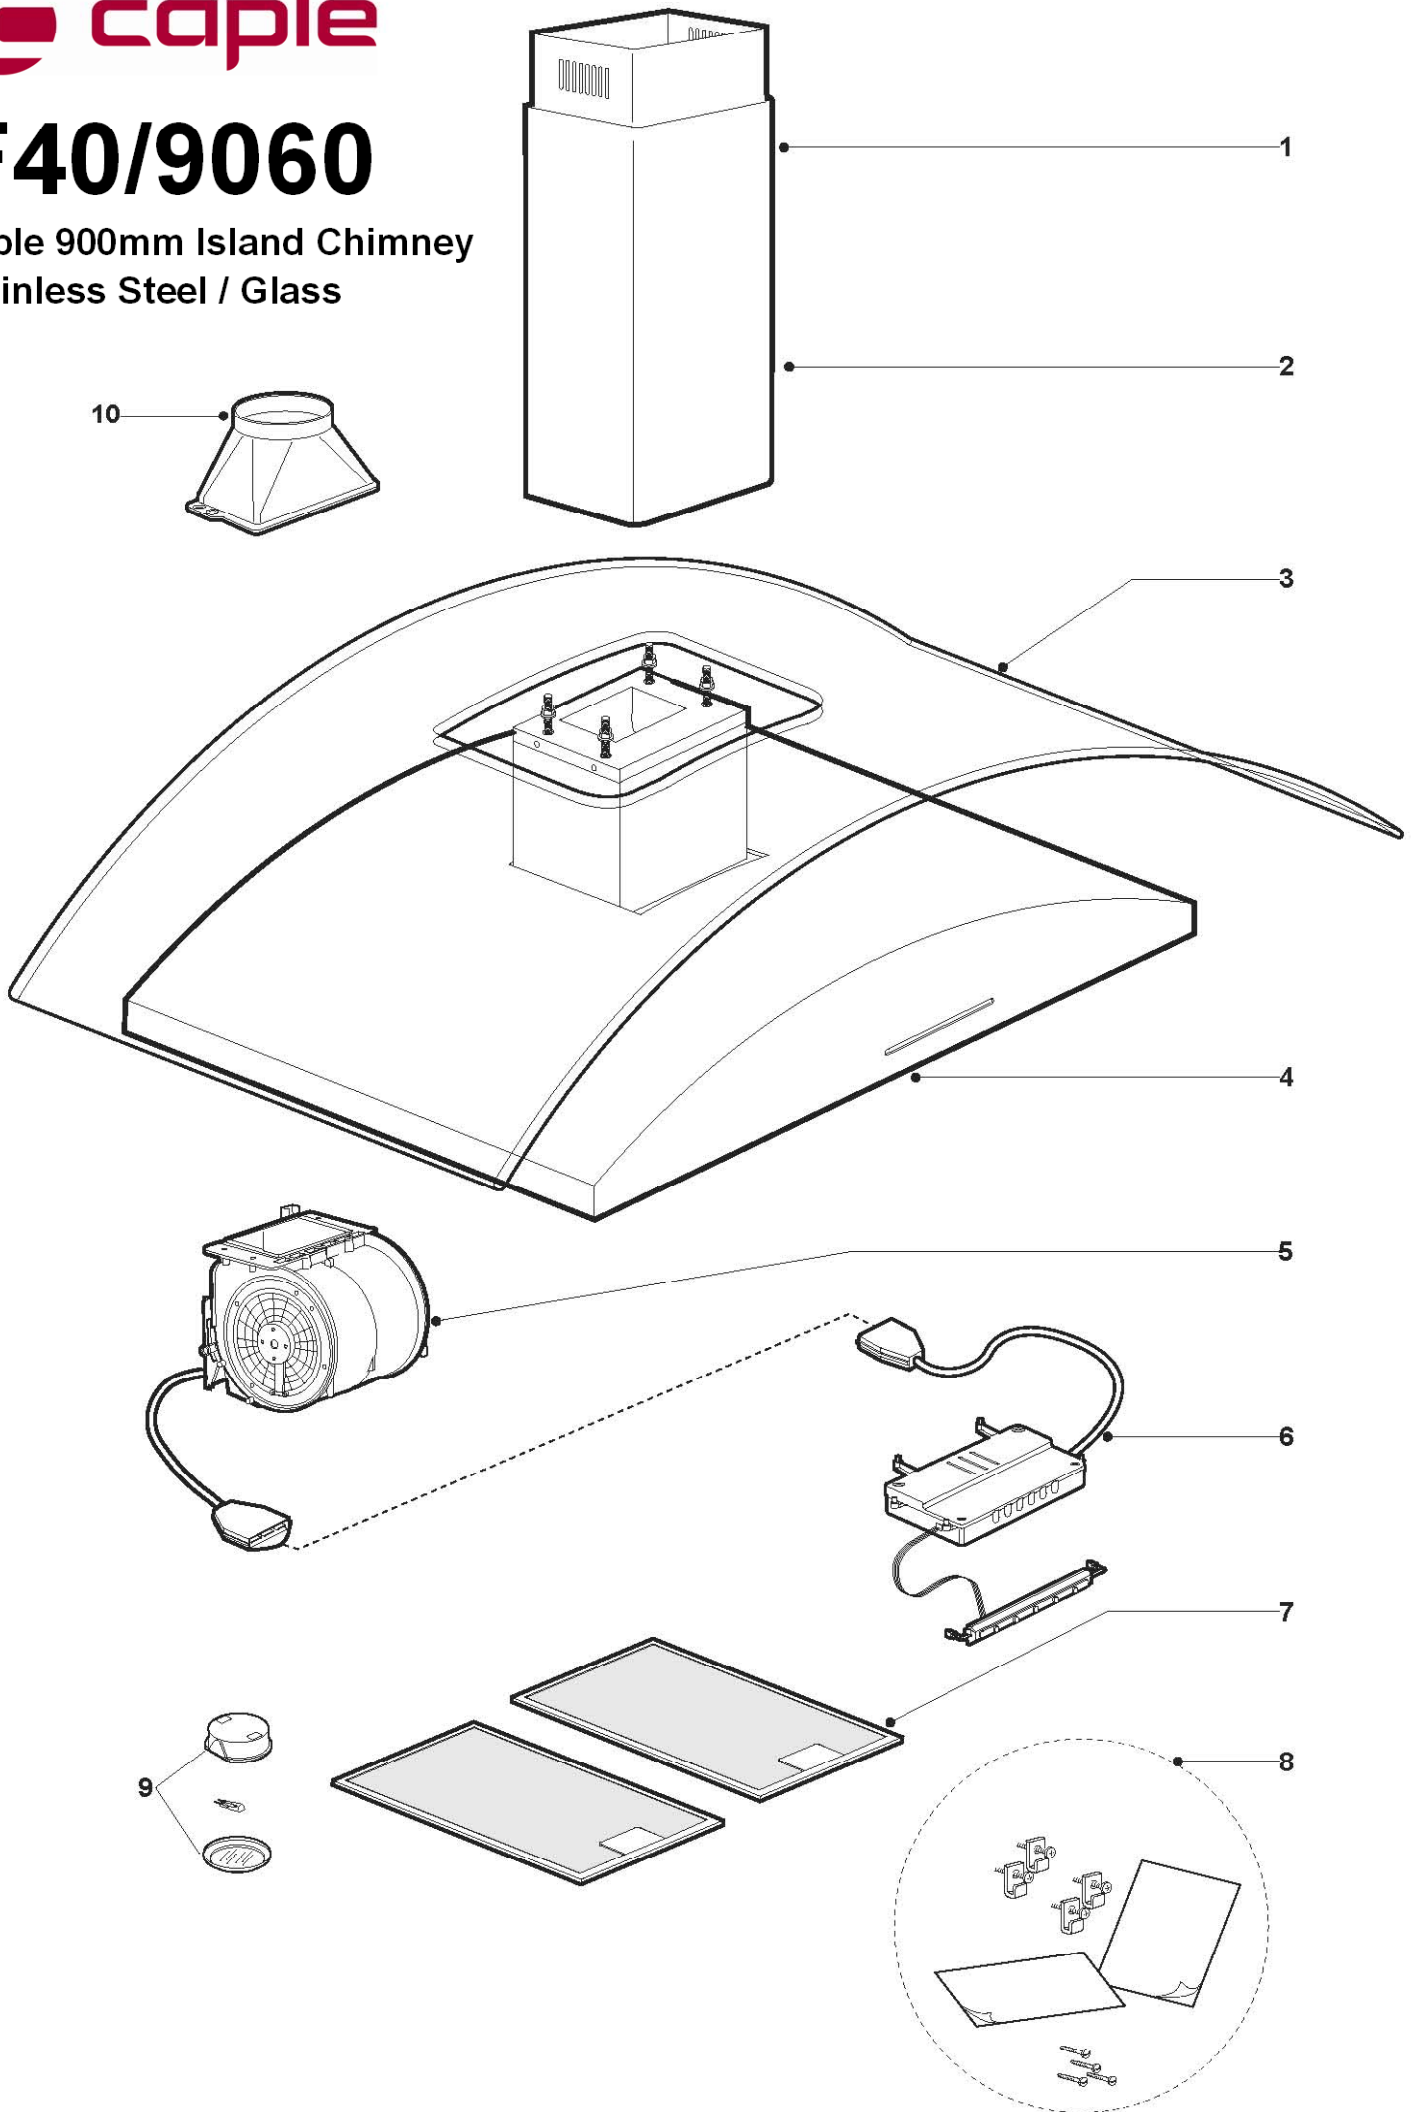

# F40/9060

Caple 900mm Island Chimney  
Stainless Steel / Glass

## Caple 900mm Island Chimney Stainless Steel / Glass