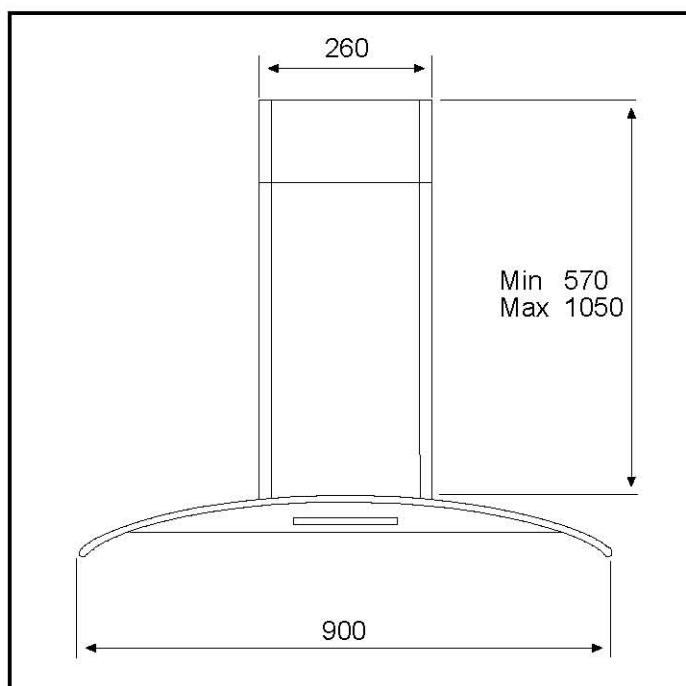

F39/90

Caple 900mm Chimney
Stainless Steel / Glass

F39/90

Caple 900mm Chimney
Stainless Steel / Glass

F39/90

Caple 900mm Chimney Stainless Steel / Glass

Parts List

POS.	CODE		QUANTITY
1	AFCPSXAR	CHIMNEY UPPER SECTION	1
2	AFCPFXAR	CHIMNEY LOWER SECTION	1
3	AFCCF39X90	HOOD	1
4	AFVTCTF39	GLASS	1
5	AGR01435FIME	MOTOR	1
6	AFAGCPLRELEF	CONTROL	1
7	AFGF25SC	FILTER	1
8	AFFARETTOALO	LAMP	2
9	AFSACACCF15	DOCUMENT	1
10	AFRUA125	AIR OUTLET	1