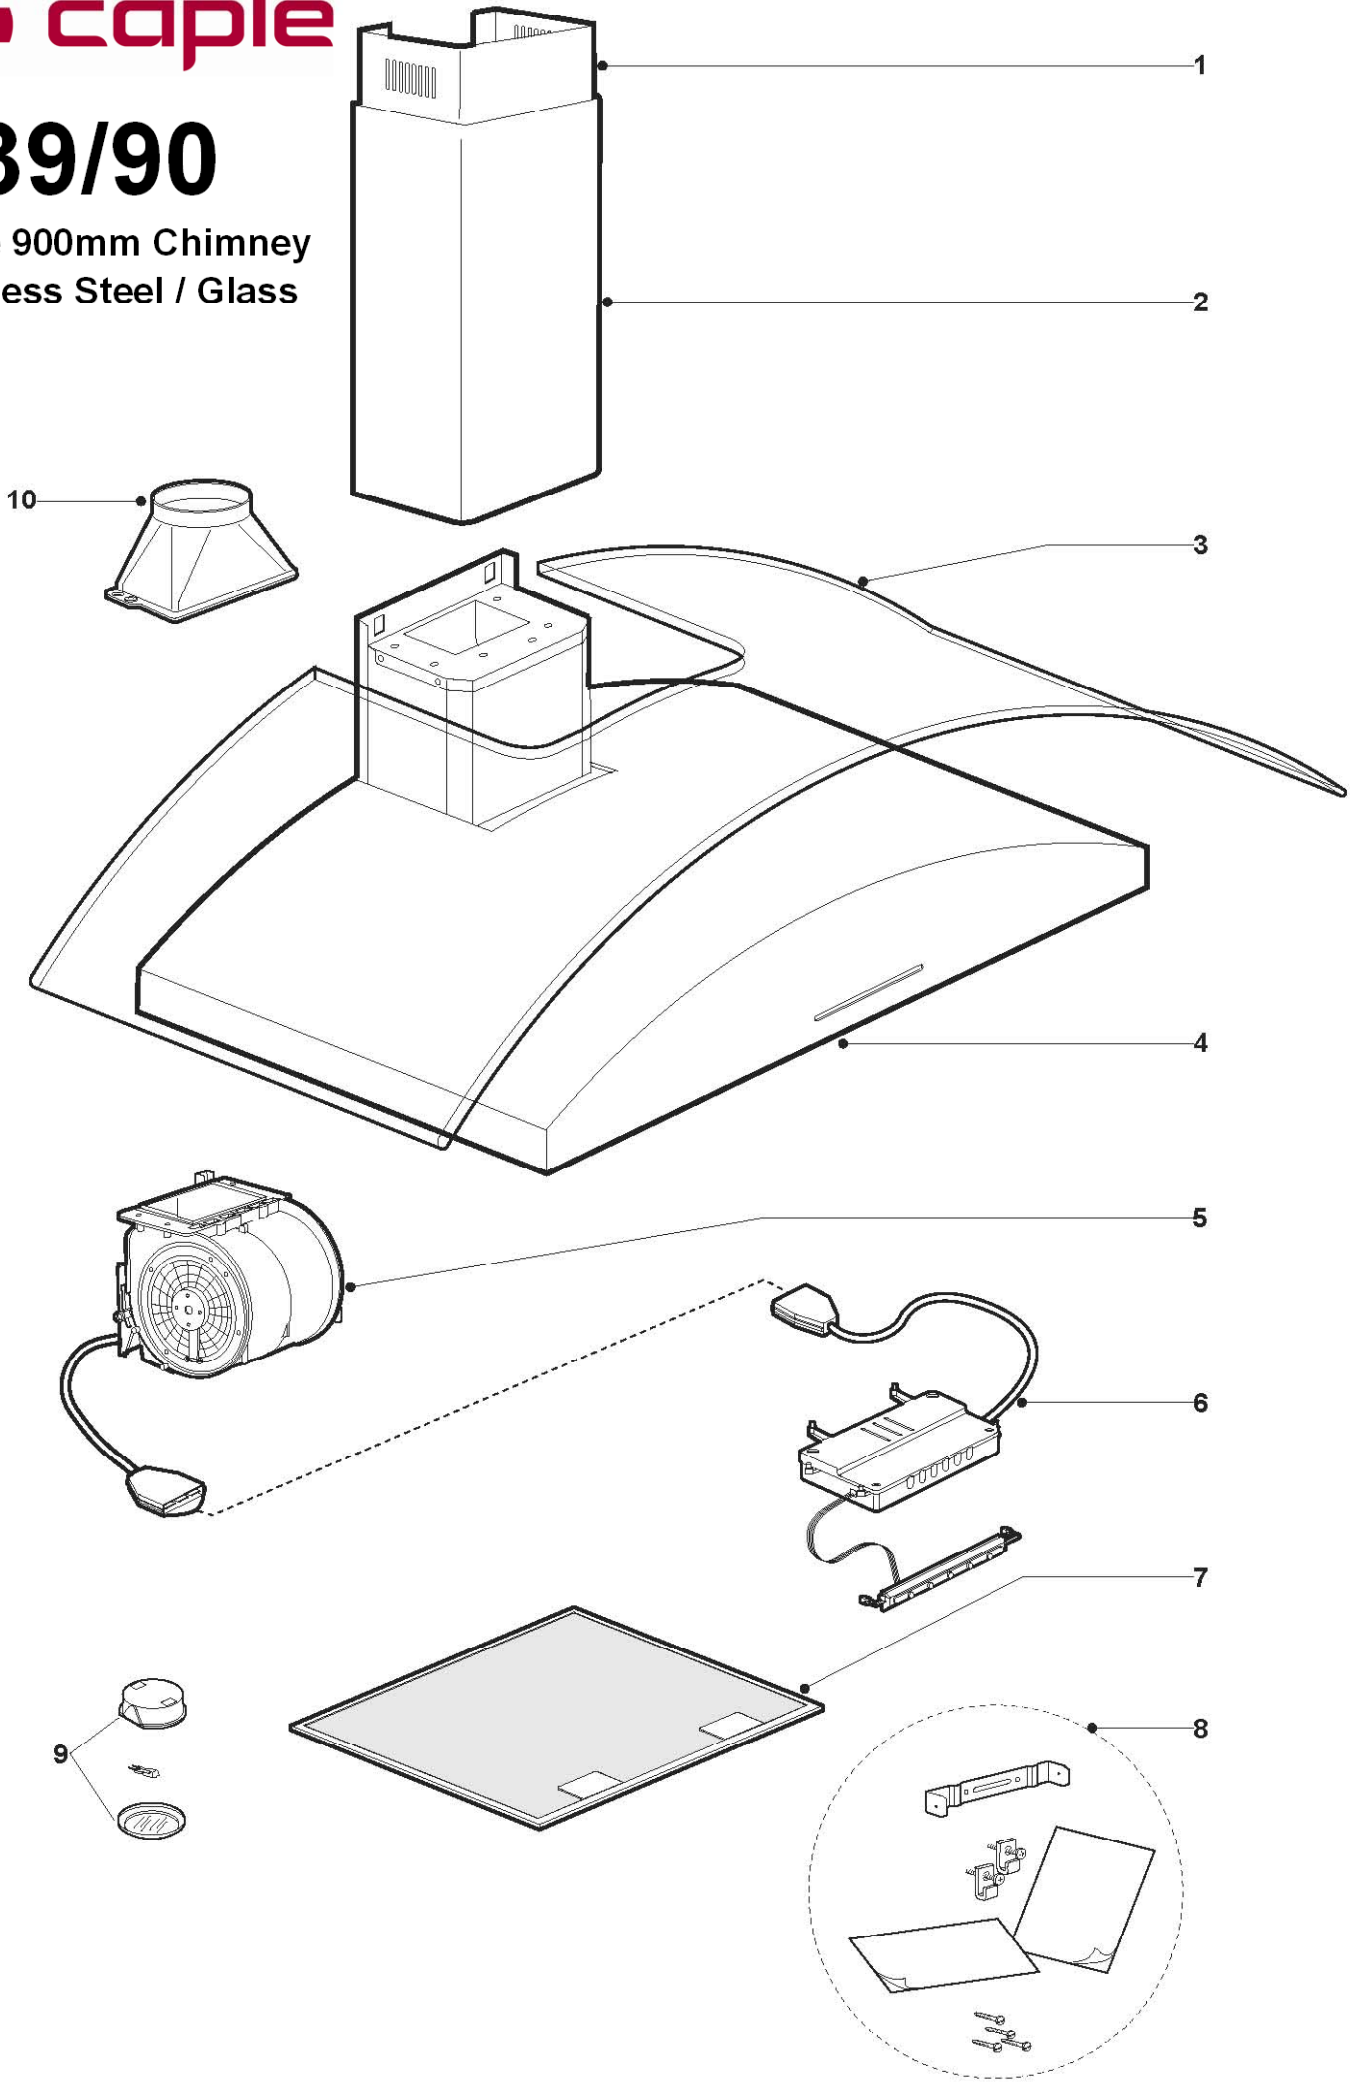

F39/90

Caple 900mm Chimney
Stainless Steel / Glass

F39/90

Caple 900mm Chimney
Stainless Steel / Glass

F39/90

Caple 900mm Chimney Stainless Steel / Glass

Parts List

POS.	CODE		QUANTITY
1	AFCPSXAR	CHIMNEY UPPER SECTION	1
2	AFCPFXAR	CHIMNEY LOWER SECTION	1
3	AFCCF39X90	HOOD	1
4	AFVTCTF39	GLASS	1
5	AGR01435FIME	MOTOR	1
6	AFAGCPLRELEF	CONTROL	1
7	AFGF25SC	FILTER	1
8	AFFARETTOALO	LAMP	2
9	AFSACACCF15	DOCUMENT	1
10	AFRUA125	AIR OUTLET	1