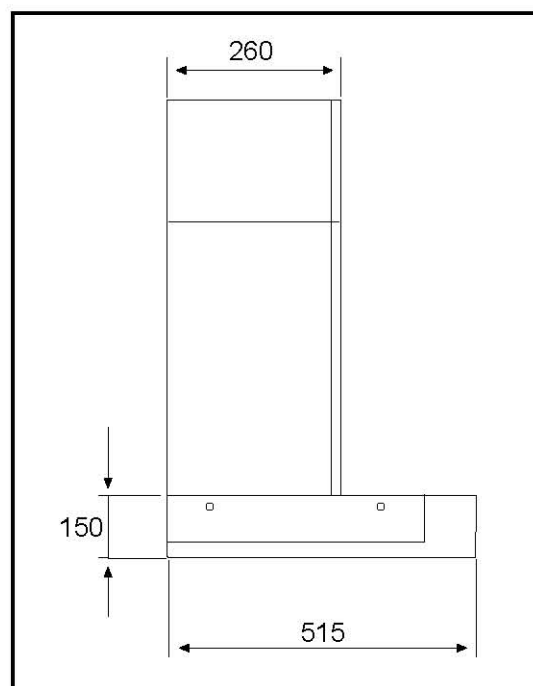

F39/90

Caple 900mm Chimney
Stainless Steel / Glass

F39/90

Caple 900mm Chimney
Stainless Steel / Glass

F39/90

Caple 900mm Chimney Stainless Steel / Glass

Parts List

POS.	CODE		QUANTITY
1	AFCPSXAR	CHIMNEY UPPER SECTION	1
2	AFCPFXAR	CHIMNEY LOWER SECTION	1
3	AFCCF39X90	HOOD	1
4	AFVTCTF39	GLASS	1
5	AGR01435FIME	MOTOR	1
6	AFAGCPLRELEF	CONTROL	1
7	AFGF25SC	FILTER	1
8	AFFARETTOALO	LAMP	2
9	AFSACACCF15	DOCUMENT	1
10	AFRUA125	AIR OUTLET	1