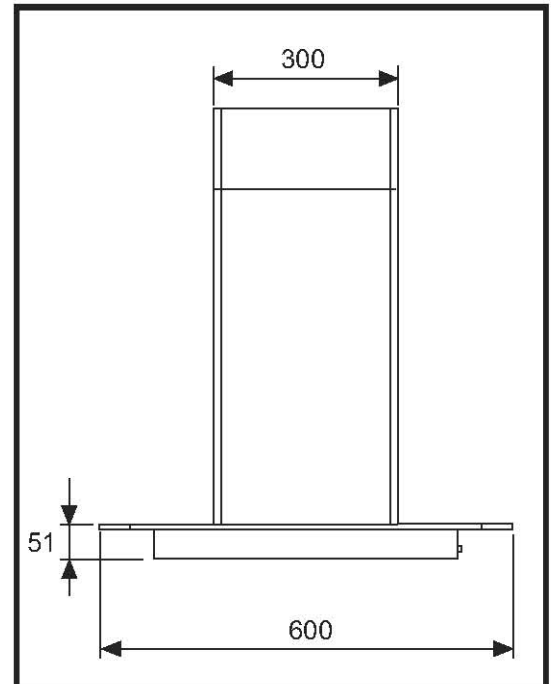

# F37/6090

Caple 60x90 Island Chimney  
Stainless Steel / Glass