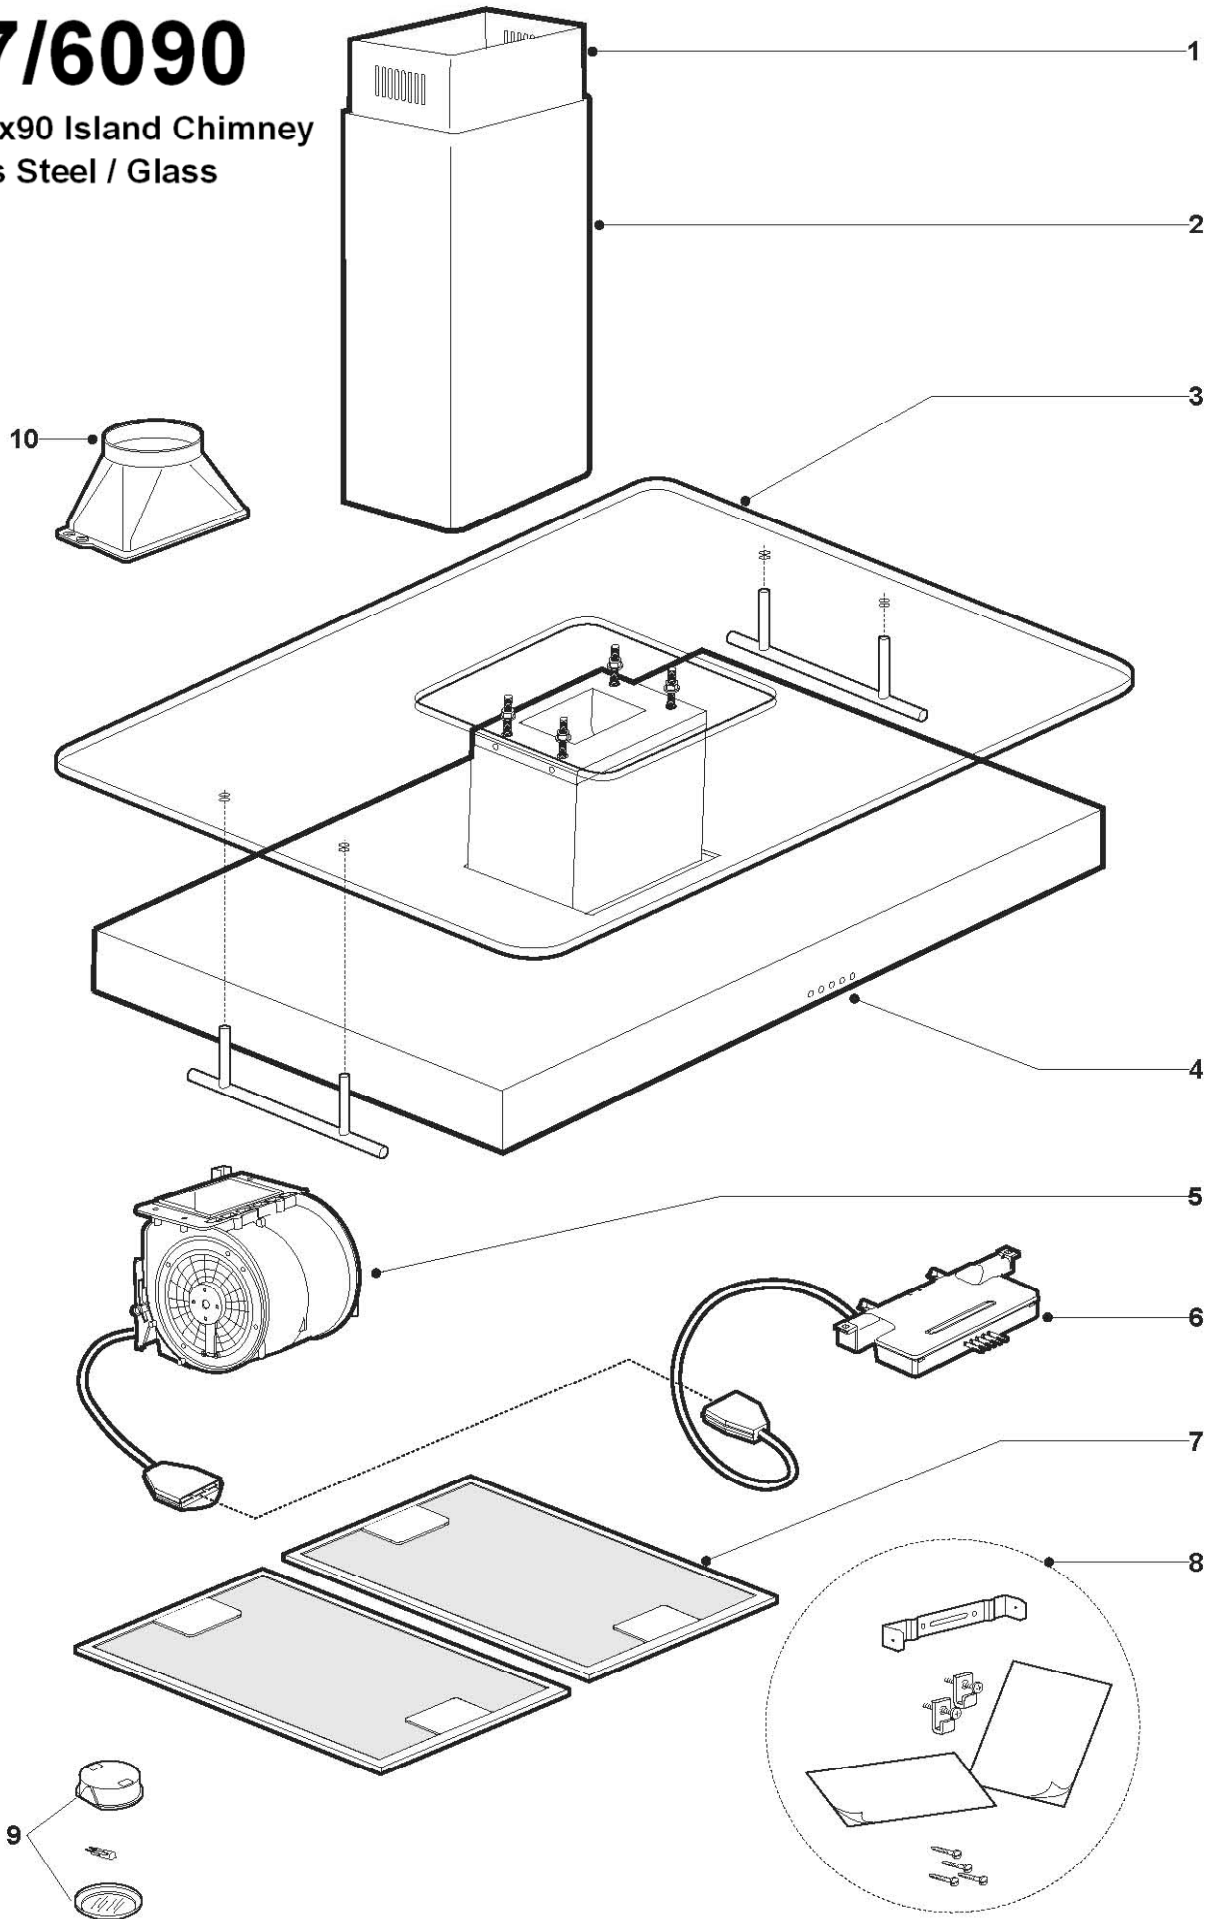

# F37/6090

Caple 60x90 Island Chimney  
Stainless Steel / Glass

# F37/6090

## Caple 60x90 Island Chimney Stainless Steel / Glass