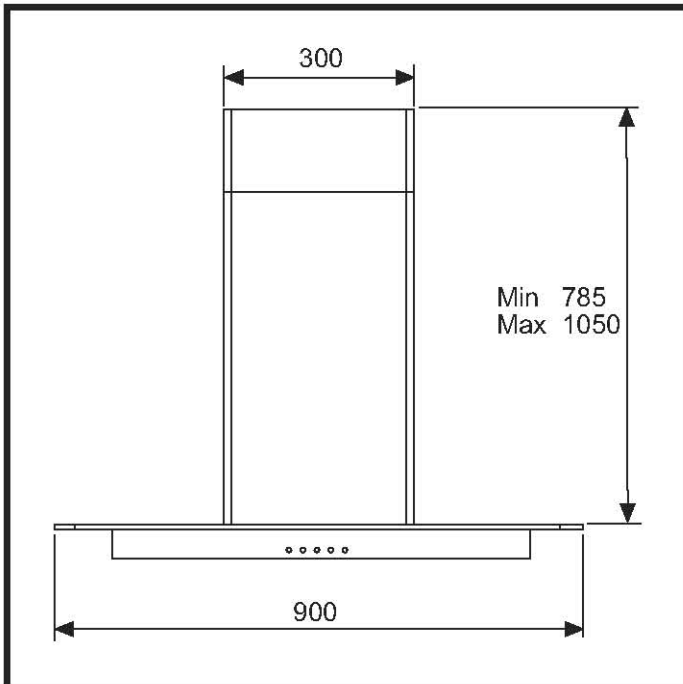

# F37/6090

Caple 60x90 Island Chimney  
Stainless Steel / Glass