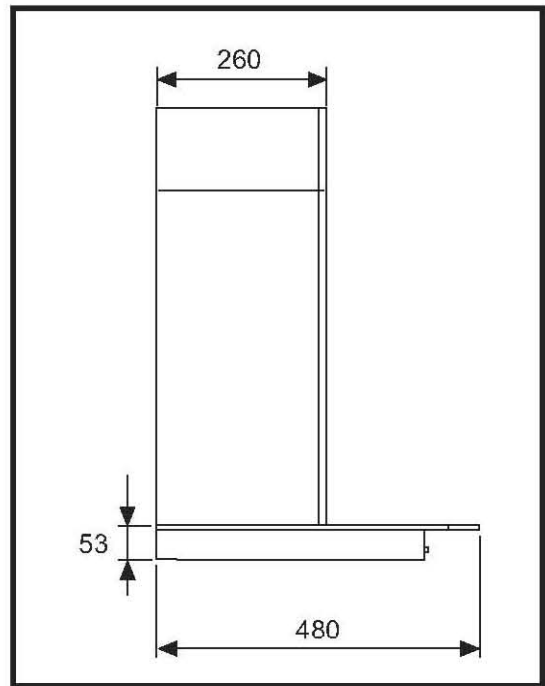

F30/60 & F30/90

Caple 600mm & 900mm Chimney
Stainless Steel / Glass

F30/60 & F30/90

Caple 600mm & 900mm Chimney
Stainless Steel / Glass

F30/60

Caple 600mm Chimney Stainless Steel / Glass

Item	Part No.	Description	Qty
1	AFCP SXAR	UPPER CHIMNEY F22	1
2	AFCPFXAR	LOWER CHIMNEY F22	1
4	AFCCF30X60	HOOD F30/60 X	1
5	AGR01435FIME	MOTOR S30 FIME - TN 711	1
6	AFAGCPLS35FIME	ASS. GRUP. CONTROL PANNEL PL S35 FIME	1
7	AFGF3060SC	FILTER F30-F31/60	1
8	AFSACACCF15	AS.DOC.F15-6-22-3-4-5-9-30-1-2	1
9	AFFARETTOALO	LAMP	2
10	AFRUA125	DUCTING OUTLET. 125	1
	AFVTF30-60STS	VETRO STOP-SOL F30-60	1

F30/90

Caple 900mm Chimney Stainless Steel / Glass

Item	Part No.	Description	Qty
1	AFCP SXAR	UPPER CHIMNEY F22	1
2	AFCP FXAR	LOWER CHIMNEY F22	1
4	AFCCF30X90	HOOD F30/90 X	1
5	AGR01435FIME	MOTOR S30 FIME - TN 711	1
6	AFAGCPLS35FIME	ASS. GRUP. CONTROL PANNEL PL S35 FIME	1
7	AFGF22	FILTER F22	2
8	AFSACACCF15	AS.DOC.F15-6-22-3-4-5-9-30-1-2	1
9	AFFARETTOALO	LAMP	2
10	AFRUA125	DUCTING OUTLET. 125	1
	AFVTF30-90STS	VETRO STOP-SOL F30-90	1