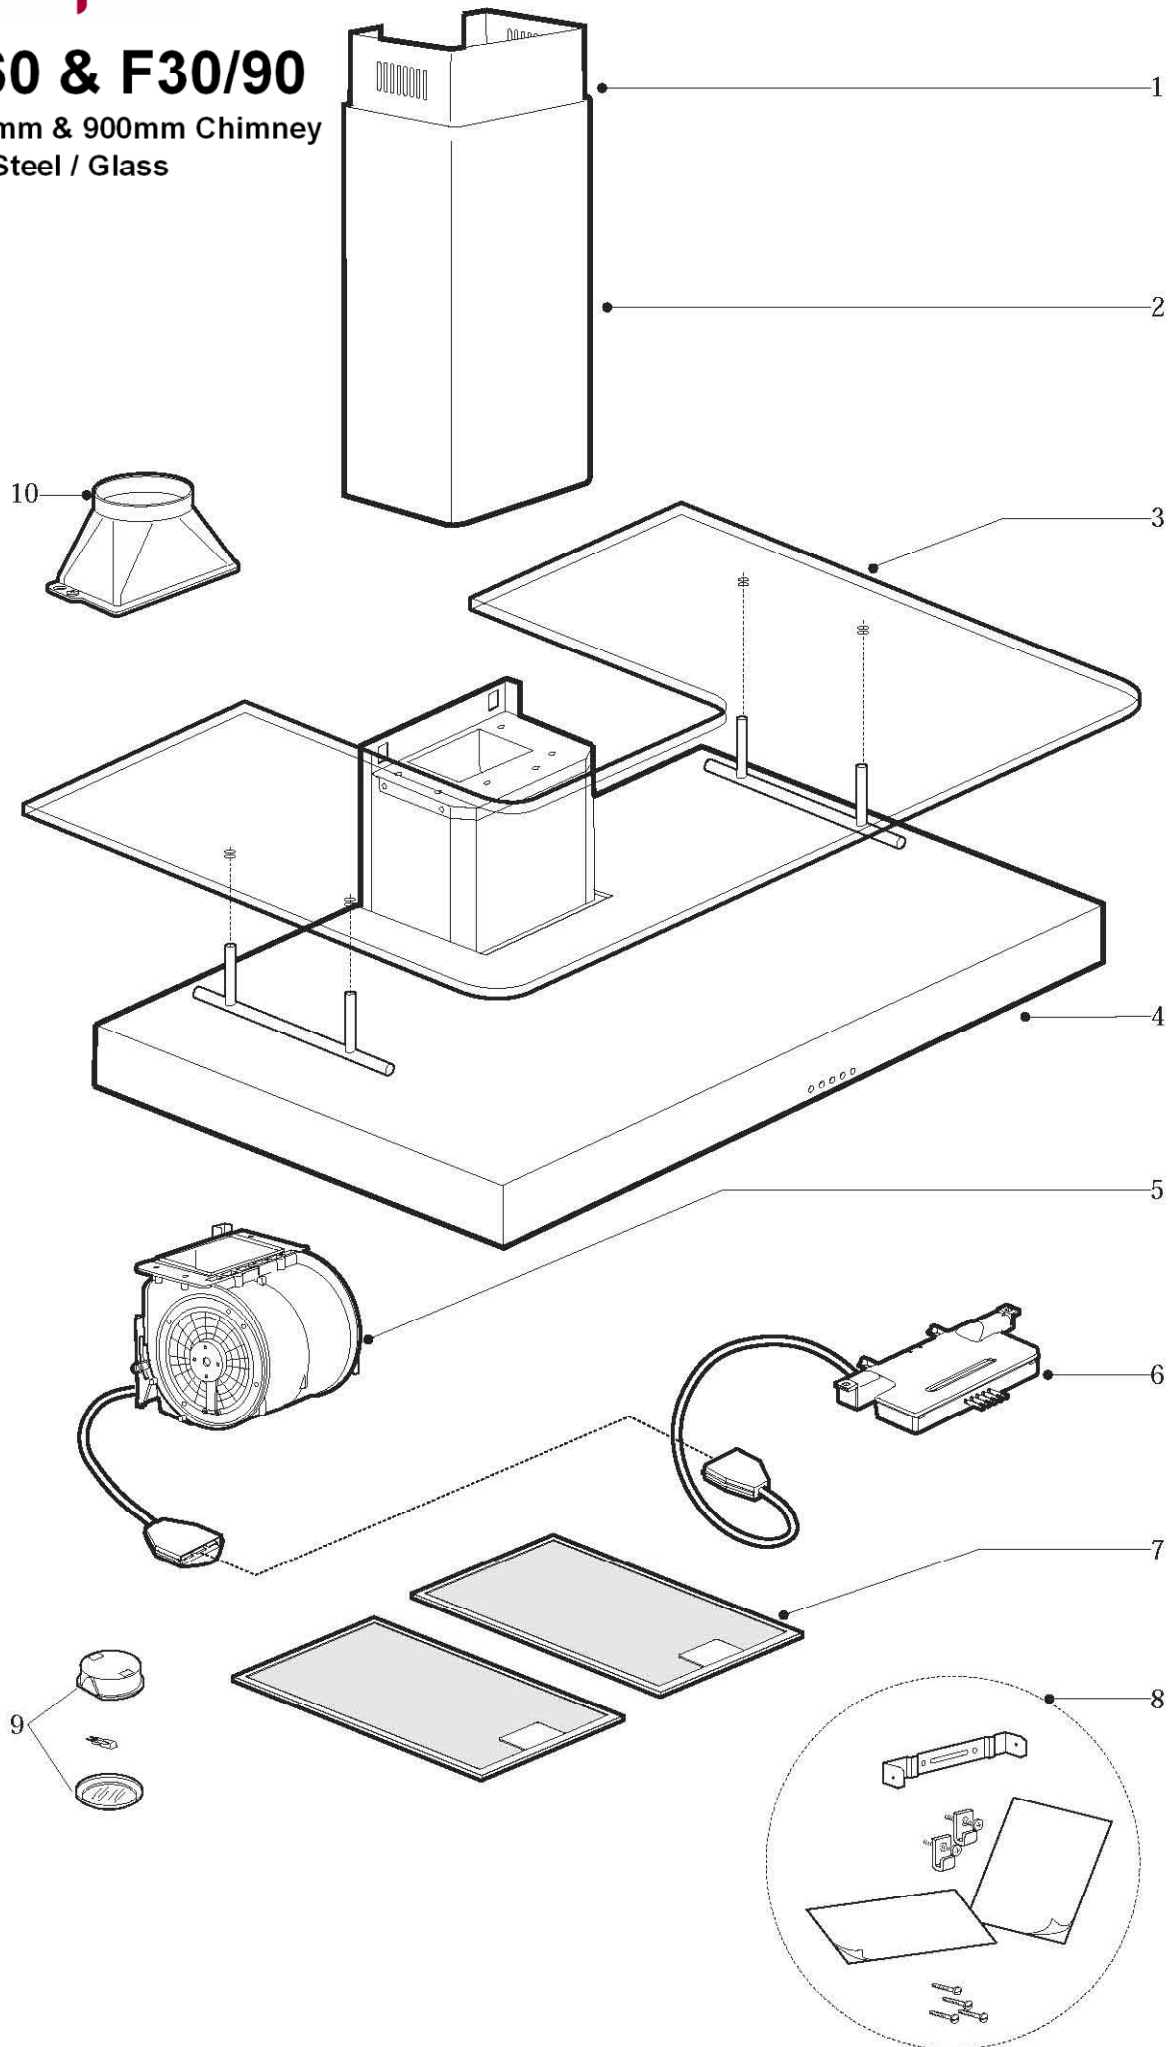

F30/60 & F30/90

Caple 600mm & 900mm Chimney
Stainless Steel / Glass

F30/60 & F30/90

Caple 600mm & 900mm Chimney
Stainless Steel / Glass

F30/60

Caple 600mm Chimney Stainless Steel / Glass

Item	Part No.	Description	Qty
1	AFCP SXAR	UPPER CHIMNEY F22	1
2	AFCPFXAR	LOWER CHIMNEY F22	1
4	AFCCF30X60	HOOD F30/60 X	1
5	AGR01435FIME	MOTOR S30 FIME - TN 711	1
6	AFAGCPLS35FIME	ASS. GRUP. CONTROL PANNEL PL S35 FIME	1
7	AFGF3060SC	FILTER F30-F31/60	1
8	AFSACACCF15	AS.DOC.F15-6-22-3-4-5-9-30-1-2	1
9	AFFARETTOALO	LAMP	2
10	AFRUA125	DUCTING OUTLET. 125	1
	AFVTF30-60STS	VETRO STOP-SOL F30-60	1

F30/90

Caple 900mm Chimney Stainless Steel / Glass

Item	Part No.	Description	Qty
1	AFCP SXAR	UPPER CHIMNEY F22	1
2	AFCP FXAR	LOWER CHIMNEY F22	1
4	AFCCF30X90	HOOD F30/90 X	1
5	AGR01435FIME	MOTOR S30 FIME - TN 711	1
6	AFAGCPLS35FIME	ASS. GRUP. CONTROL PANNEL PL S35 FIME	1
7	AFGF22	FILTER F22	2
8	AFSACACCF15	AS.DOC.F15-6-22-3-4-5-9-30-1-2	1
9	AFFARETTOALO	LAMP	2
10	AFRUA125	DUCTING OUTLET. 125	1
	AFVTF30-90STS	VETRO STOP-SOL F30-90	1