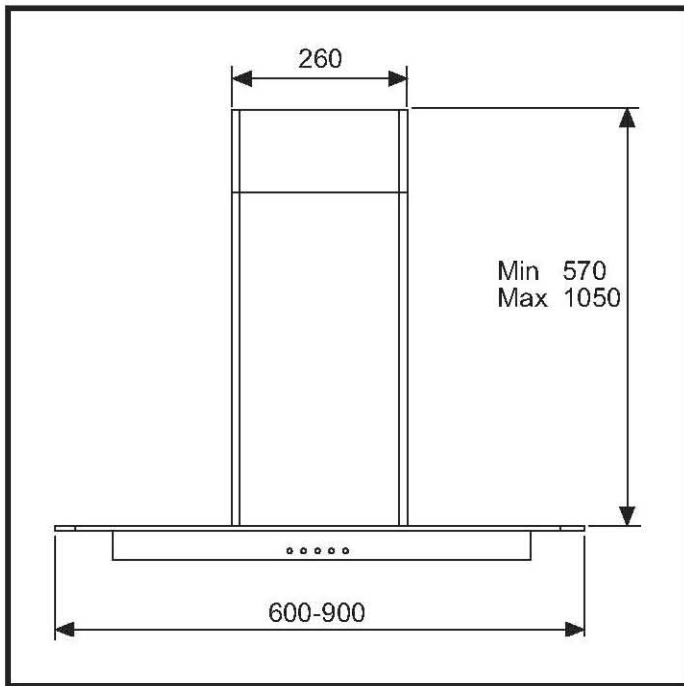

F30/60 & F30/90

Caple 600mm & 900mm Chimney
Stainless Steel / Glass

F30/60 & F30/90

Caple 600mm & 900mm Chimney
Stainless Steel / Glass

F30/60

Caple 600mm Chimney Stainless Steel / Glass

Item	Part No.	Description	Qty
1	AFCP SXAR	UPPER CHIMNEY F22	1
2	AFCPFXAR	LOWER CHIMNEY F22	1
4	AFCCF30X60	HOOD F30/60 X	1
5	AGR01435FIME	MOTOR S30 FIME - TN 711	1
6	AFAGCPLS35FIME	ASS. GRUP. CONTROL PANNEL PL S35 FIME	1
7	AFGF3060SC	FILTER F30-F31/60	1
8	AFSACACCF15	AS.DOC.F15-6-22-3-4-5-9-30-1-2	1
9	AFFARETTOALO	LAMP	2
10	AFRUA125	DUCTING OUTLET. 125	1
	AFVTF30-60STS	VETRO STOP-SOL F30-60	1

F30/90

Caple 900mm Chimney Stainless Steel / Glass

Item	Part No.	Description	Qty
1	AFCP SXAR	UPPER CHIMNEY F22	1
2	AFCP FXAR	LOWER CHIMNEY F22	1
4	AFCCF30X90	HOOD F30/90 X	1
5	AGR01435FIME	MOTOR S30 FIME - TN 711	1
6	AFAGCPLS35FIME	ASS. GRUP. CONTROL PANNEL PL S35 FIME	1
7	AFGF22	FILTER F22	2
8	AFSACACCF15	AS.DOC.F15-6-22-3-4-5-9-30-1-2	1
9	AFFARETTOALO	LAMP	2
10	AFRUA125	DUCTING OUTLET. 125	1
	AFVTF30-90STS	VETRO STOP-SOL F30-90	1