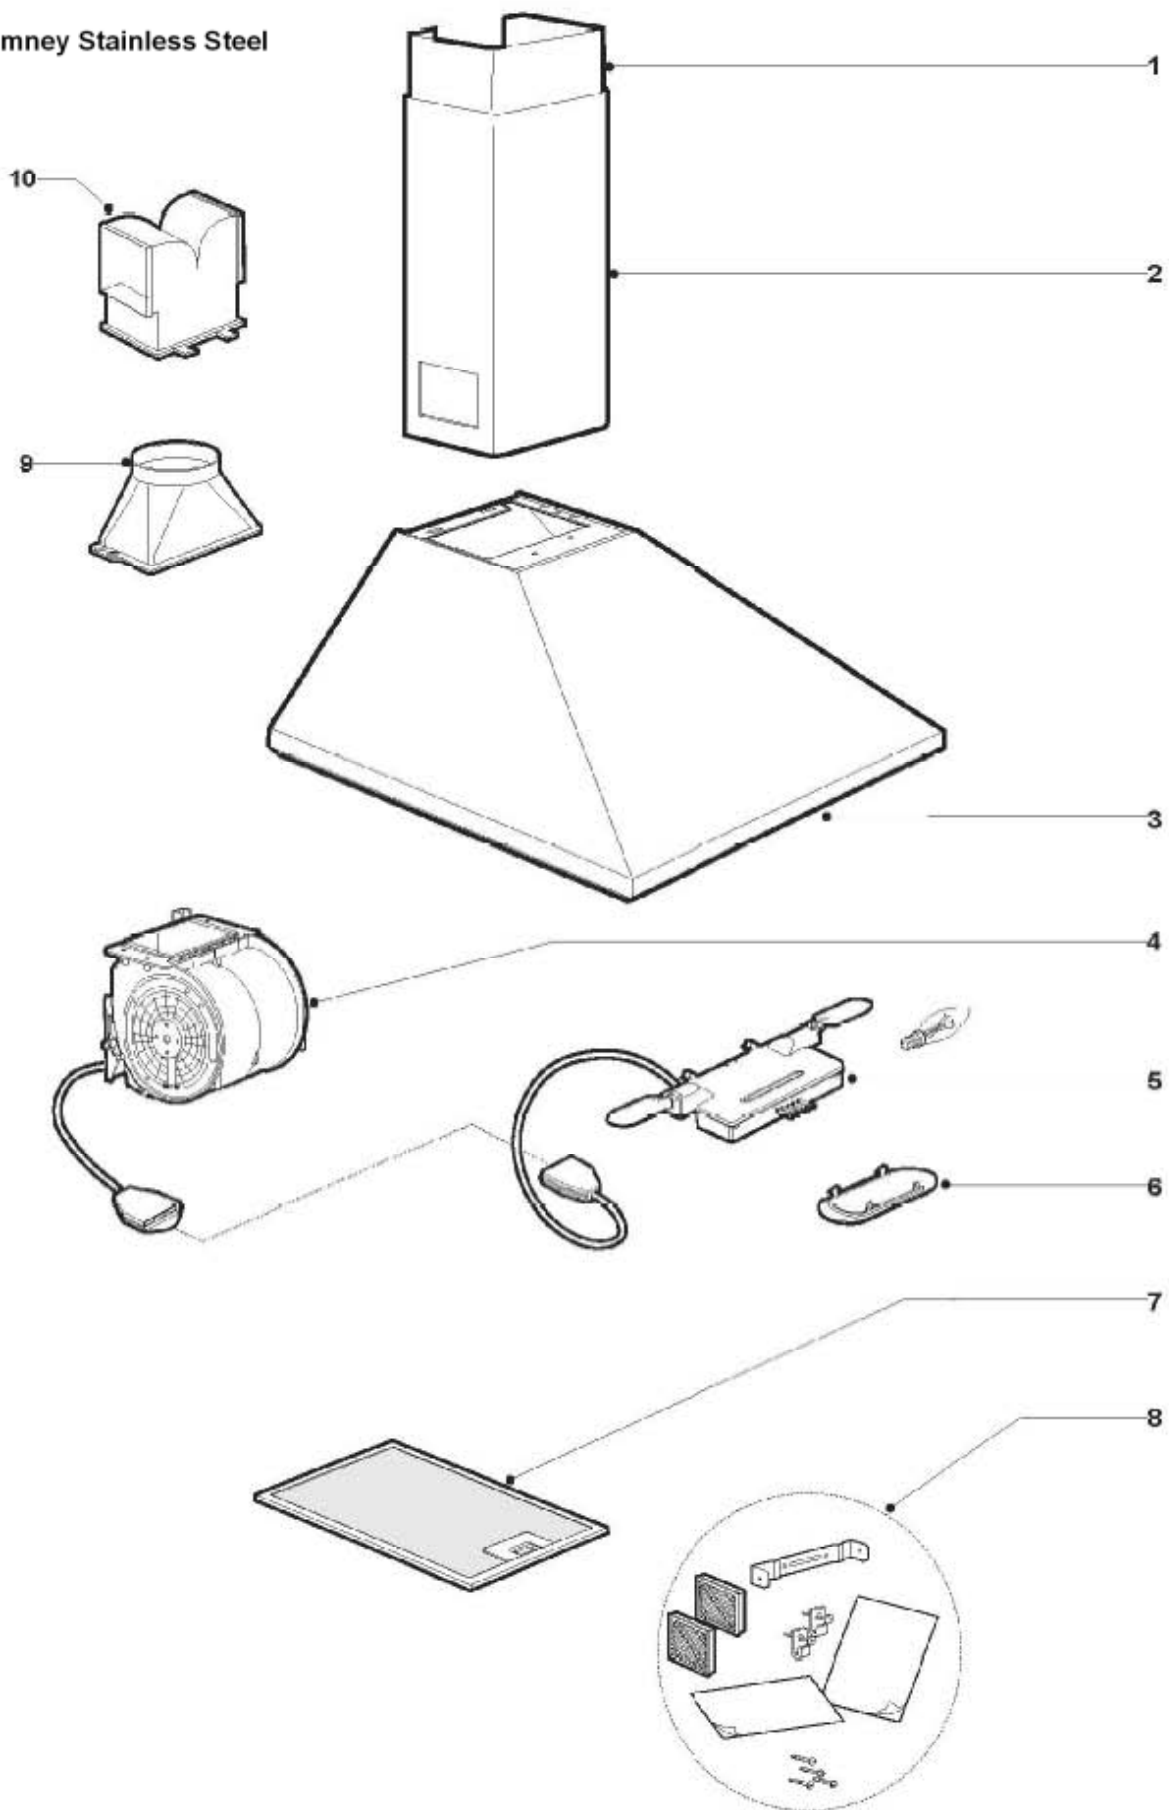

F3/***

Caple Chimney Stainless Steel

F3/***

Caple Chimney Stainless Steel

F3/60

Caple 600mm Chimney Stainless Steel

Parts List

POS.	CODE		QUANTITY
1	AFCPSBC	CHIMNEY UPPER SECTION	1
2	AFCPFBC	CHIMNEY LOWER SECTION	1
3	AFCC60SL	HOOD	1
4	AFAGMECO	MOTOR	1
5	AFAGCECO	CONTROL	1
6	AFPLAF	LAMP COVER	2
7	AFG60-90ECO	FILTER	2
8	DOC01585	DOCUMENT	1
9	AFRUA125	AIR OUTLET	1
10	3010DF	FILTERING OUTLET	1

F3/60

Caple 600mm Chimney Stainless Steel

Parts List

POS.	CODE		QUANTITY
1	AFPCSBX375	CHIMNEY UPPER SECTION	1
2	AFCPF BX388	CHIMNEY LOWER SECTION	1
3	AFCCX60	HOOD	1
4	AFAGMK30PR	MOTOR	1
5	AFAGCPLK50FIME	CONTROL	1
6	AFPLAF	LAMP COVER	2
7	AFG60-90	FILTER	2
8	DOC01585	DOCUMENT	1
9	AFRUA125	AIR OUTLET	1
10	3010DF	FILTERING OUTLET	1