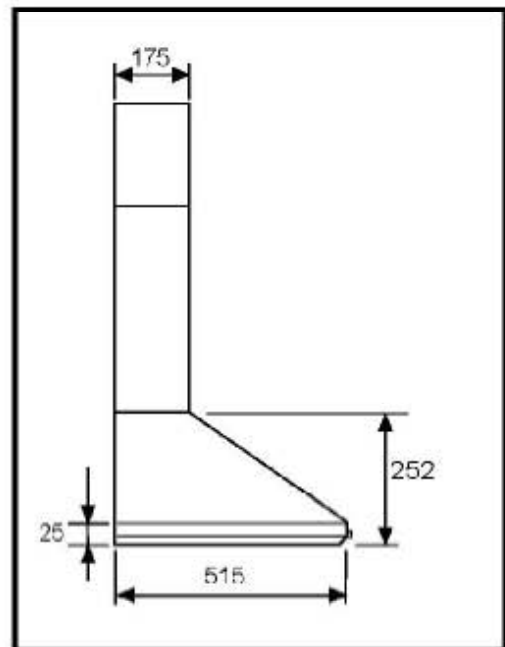

F3/***

Caple Chimney Stainless Steel

F3/***

Caple Chimney Stainless Steel

F3/60

Caple 600mm Chimney Stainless Steel

Parts List

POS.	CODE		QUANTITY
1	AFCPSBC	CHIMNEY UPPER SECTION	1
2	AFCPFBC	CHIMNEY LOWER SECTION	1
3	AFCC60SL	HOOD	1
4	AFAGMECO	MOTOR	1
5	AFAGCECO	CONTROL	1
6	AFPLAF	LAMP COVER	2
7	AFG60-90ECO	FILTER	2
8	DOC01585	DOCUMENT	1
9	AFRUA125	AIR OUTLET	1
10	3010DF	FILTERING OUTLET	1