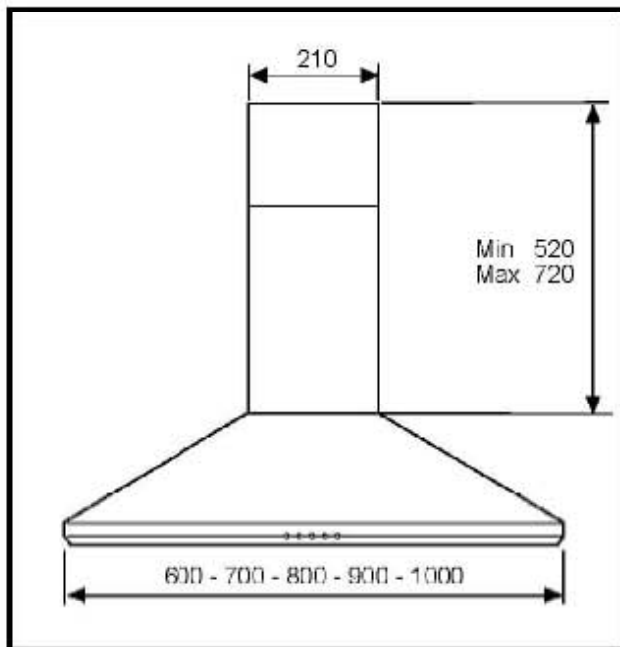

F3/***

Caple Chimney Stainless Steel

F3/***

Caple Chimney Stainless Steel

F3/60

Caple 600mm Chimney Stainless Steel

Parts List

POS.	CODE		QUANTITY
1	AFCPSBC	CHIMNEY UPPER SECTION	1
2	AFCPFBC	CHIMNEY LOWER SECTION	1
3	AFCC60SL	HOOD	1
4	AFAGMECO	MOTOR	1
5	AFAGCECO	CONTROL	1
6	AFPLAF	LAMP COVER	2
7	AFG60-90ECO	FILTER	2
8	DOC01585	DOCUMENT	1
9	AFRUA125	AIR OUTLET	1
10	3010DF	FILTERING OUTLET	1