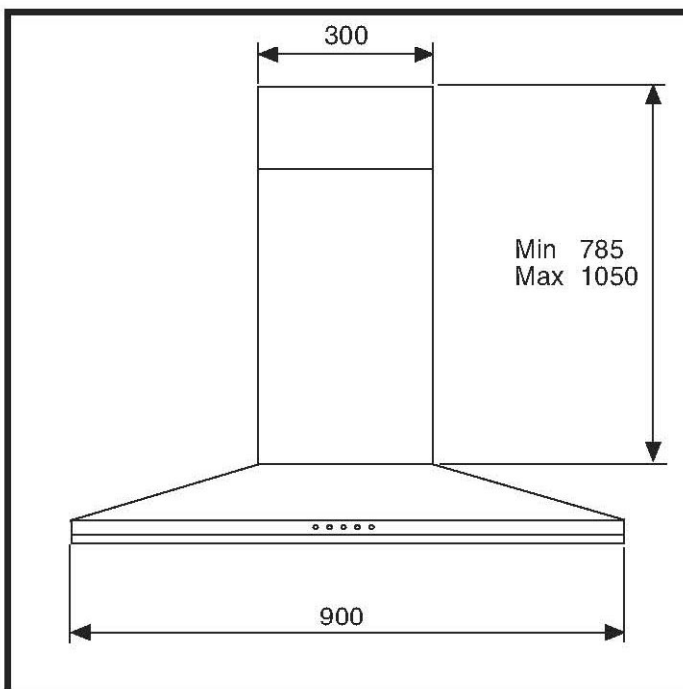

# F28/9060

Caple 900mm Island Chimney  
Stainless Steel