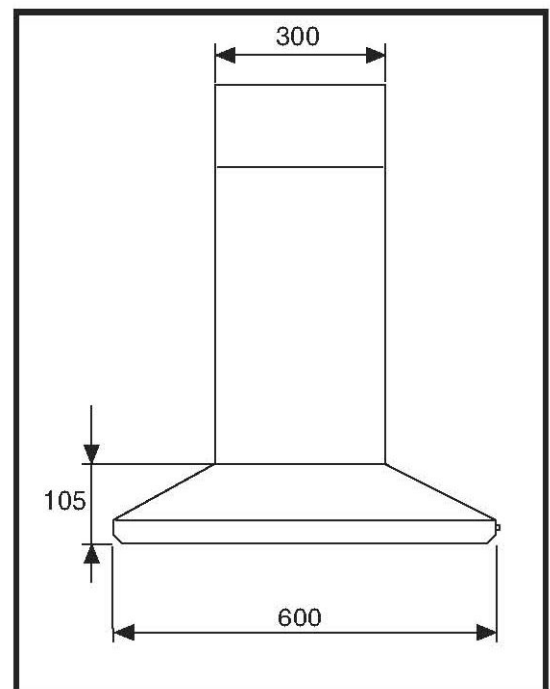

# F28/9060

Caple 900mm Island Chimney  
Stainless Steel