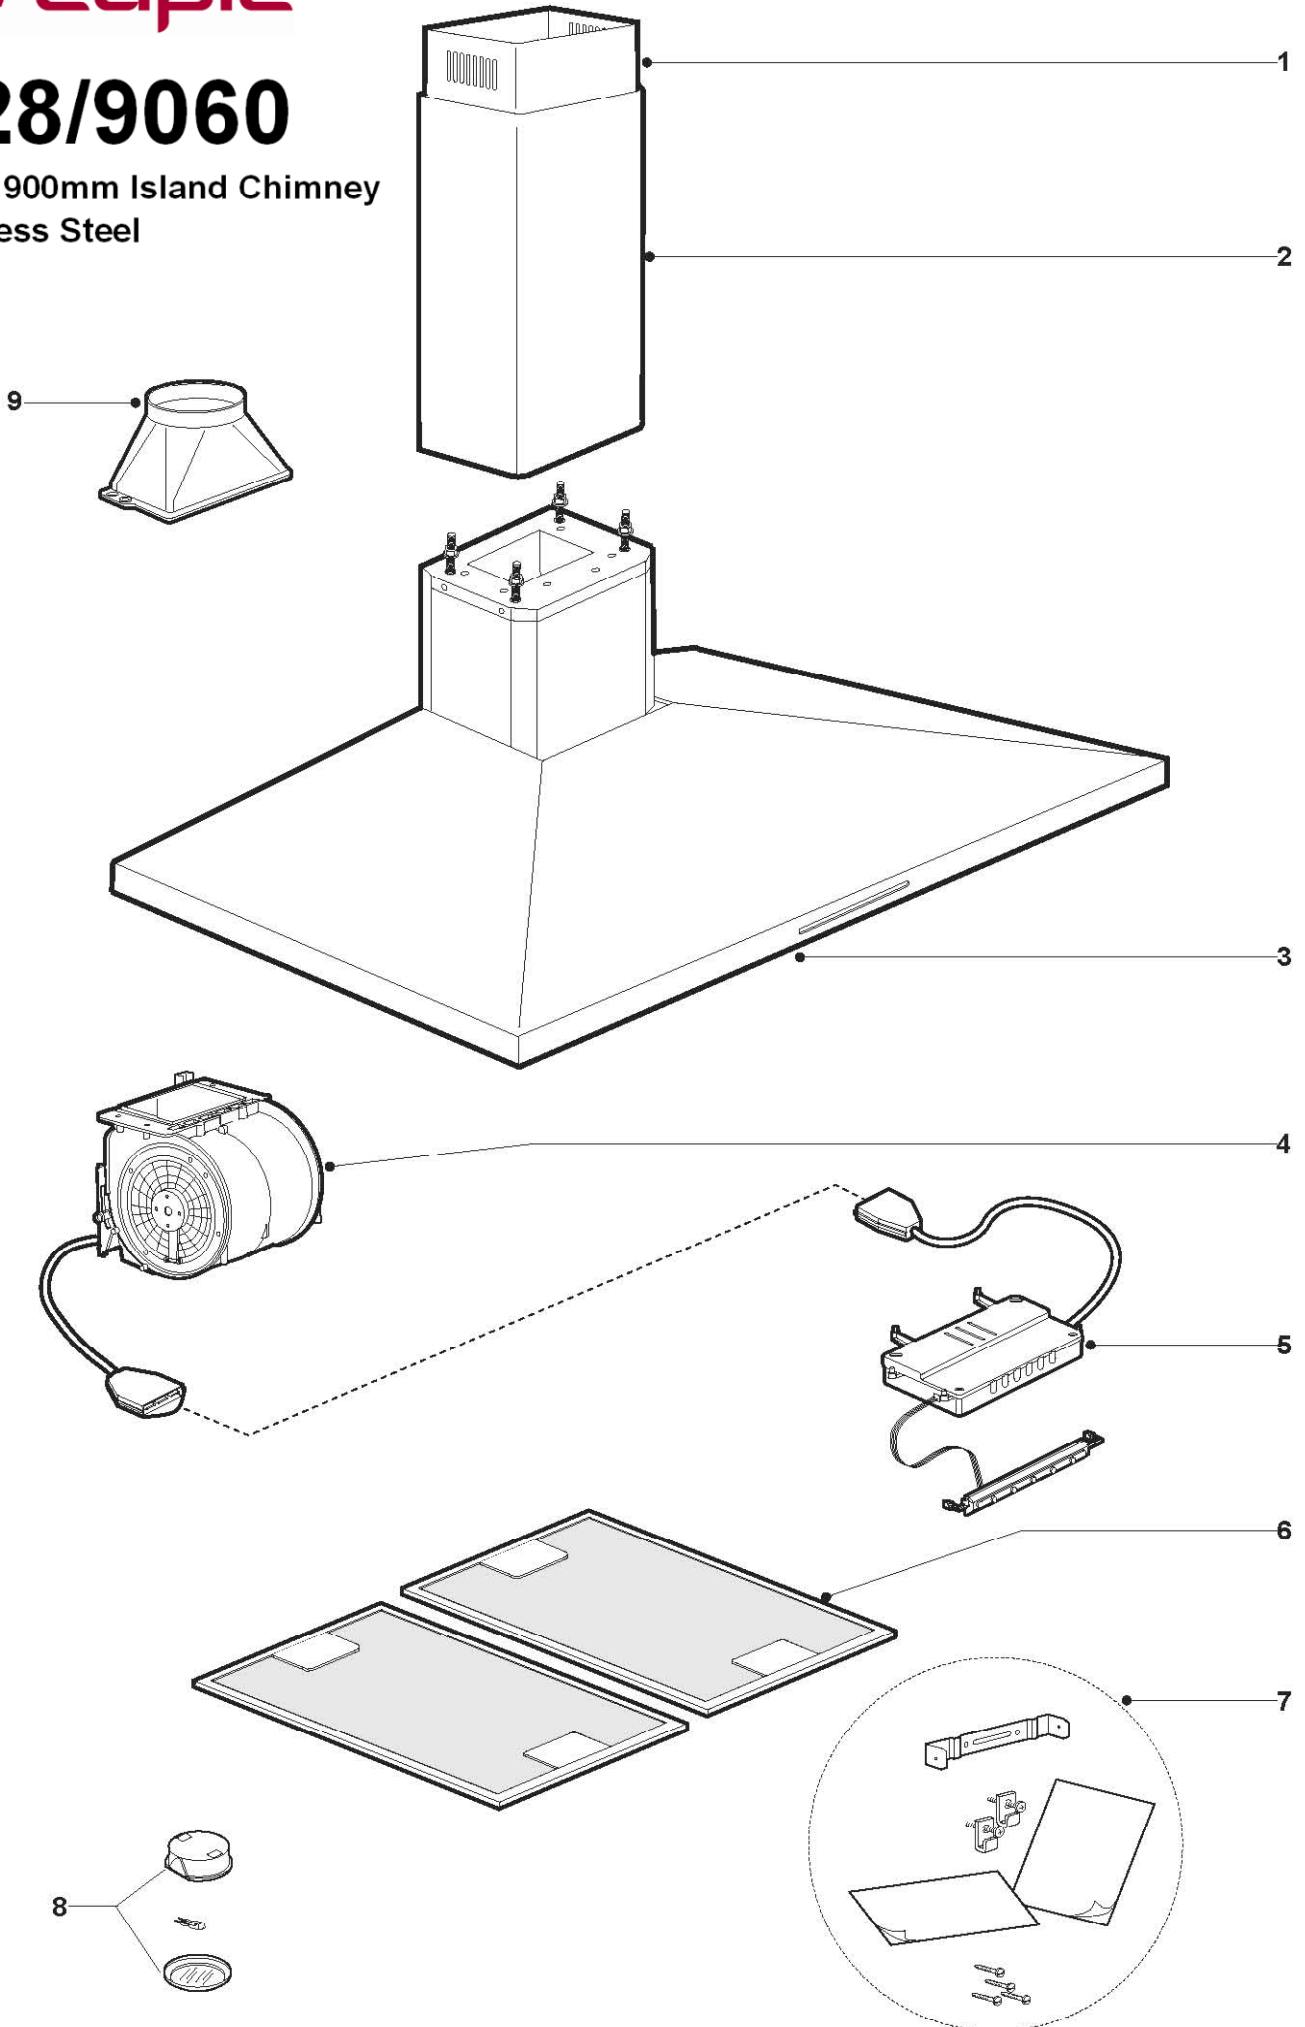

# F28/9060

Caple 900mm Island Chimney  
Stainless Steel