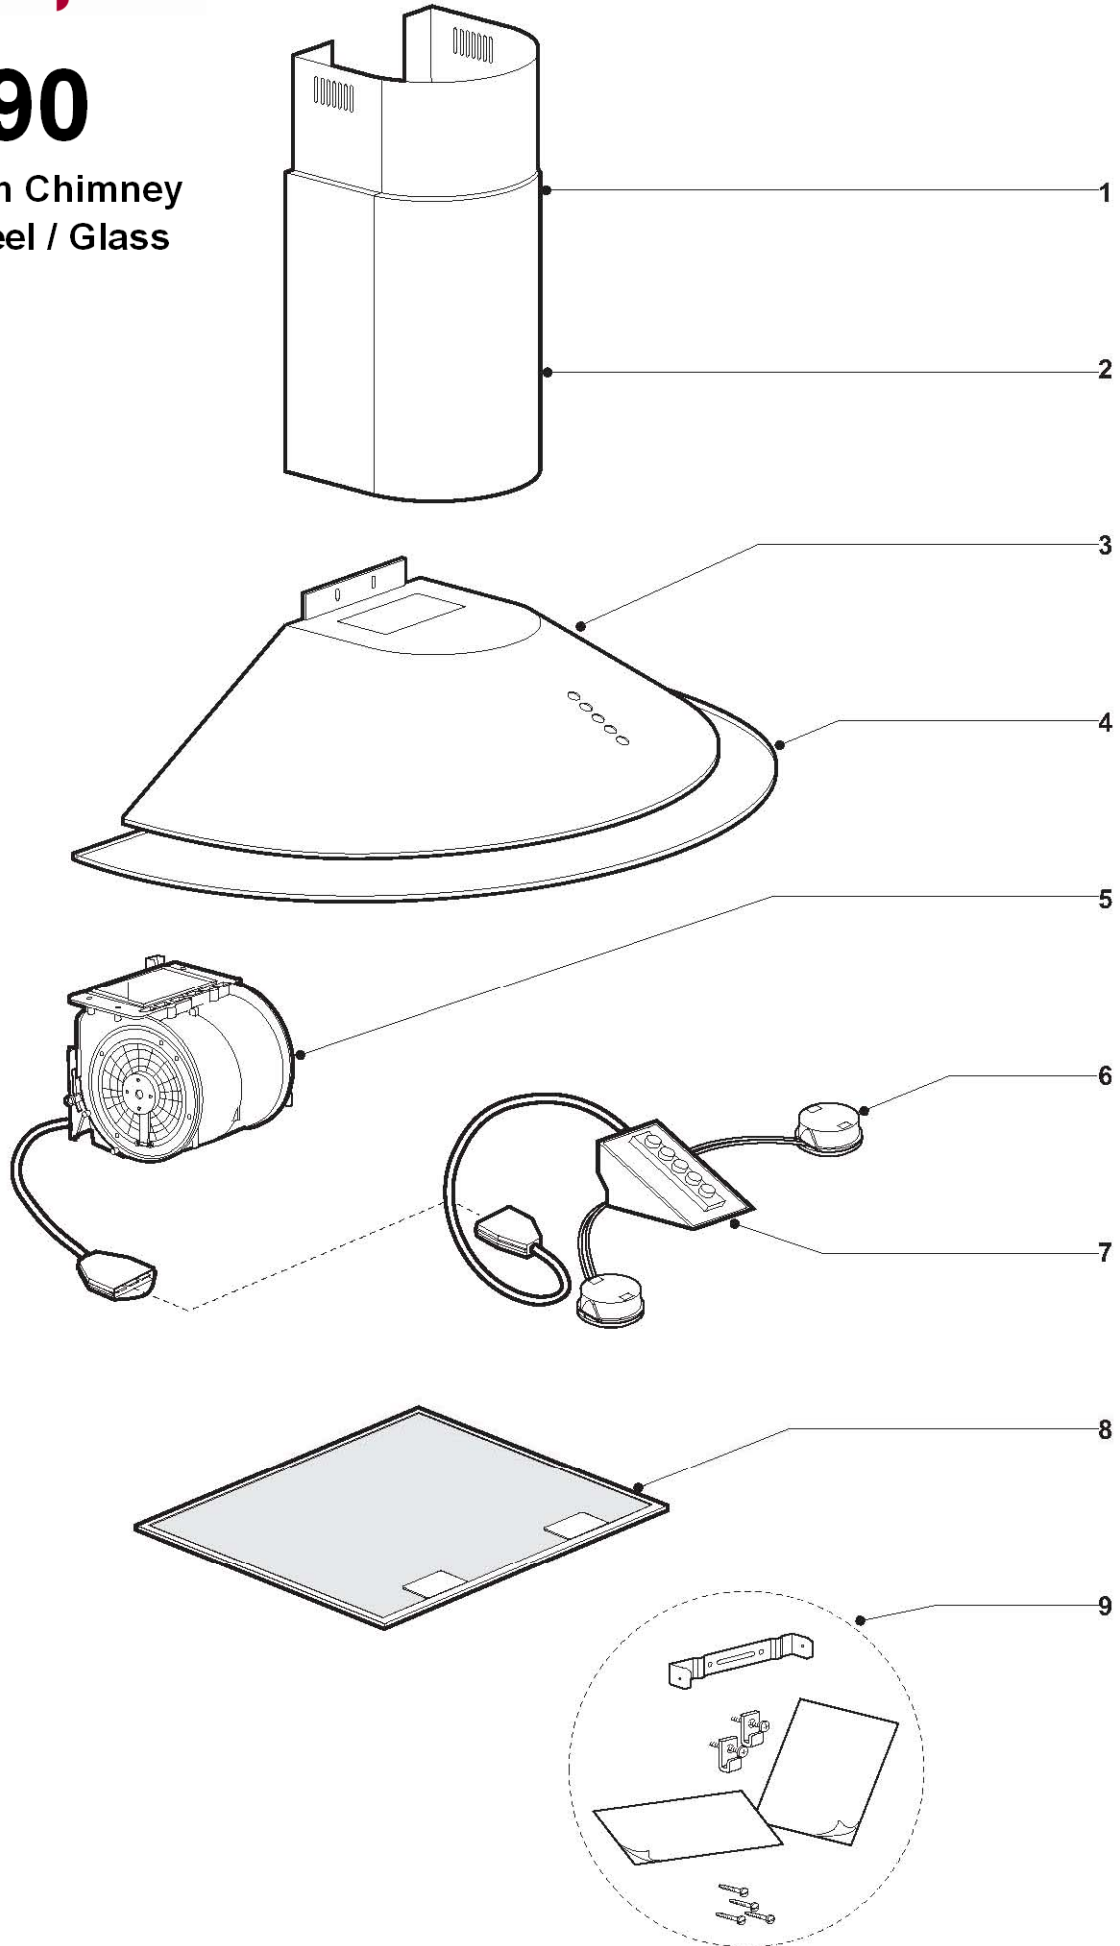

# F27/90

Caple 900mm Chimney  
Stainless Steel / Glass