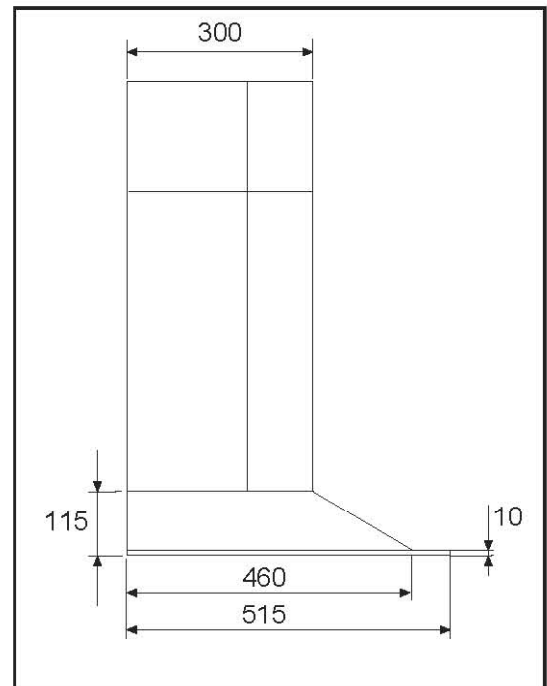

# F27/90

Caple 900mm Chimney  
Stainless Steel / Glass

## Caple 900mm Chimney Stainless Steel / Glass