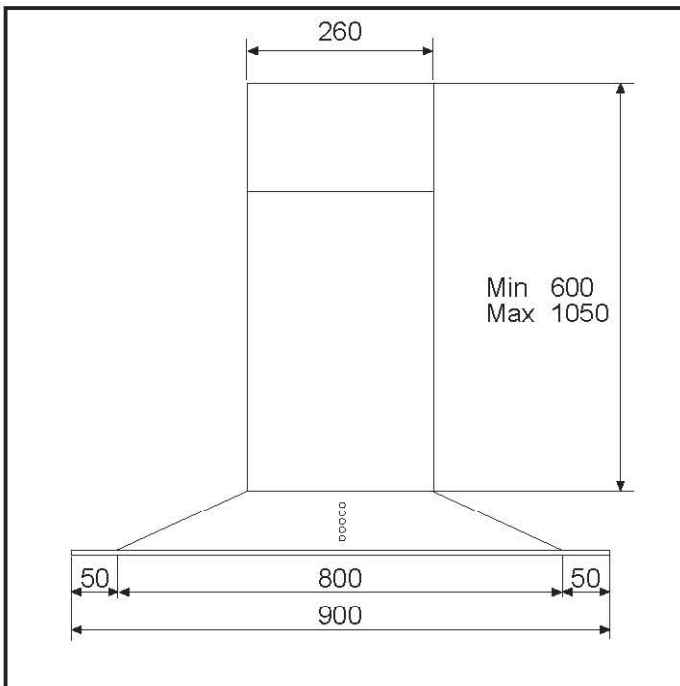

# F27/90

Caple 900mm Chimney  
Stainless Steel / Glass