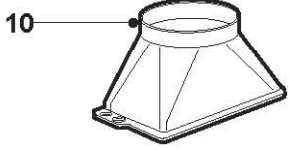

F25/90

Caple 900mm Chimney
Stainless Steel / Glass

F25/90

Caple 900mm Chimney Stainless Steel / Glass

Parts List

POS.	CODE		QUANTITY
1	AFCPSXAR	CHIMNEY UPPER SECTION	1
2	AFCPFXAR	CHIMNEY LOWER SECTION	1
3	AFCCXF25	HOOD	1
4	AFVTF25GE	GLASS	1
5	AGR01435FIME	MOTOR	1
6	AFAGCPLS35FIME	CONTROL	1
7	AFGF25SC	FILTER	1
8	AFSACACCF15	DOCUMENT	1
9	AFFARETTOALO	LAMP	2
10	AFRUA125	AIR OUTLET	1