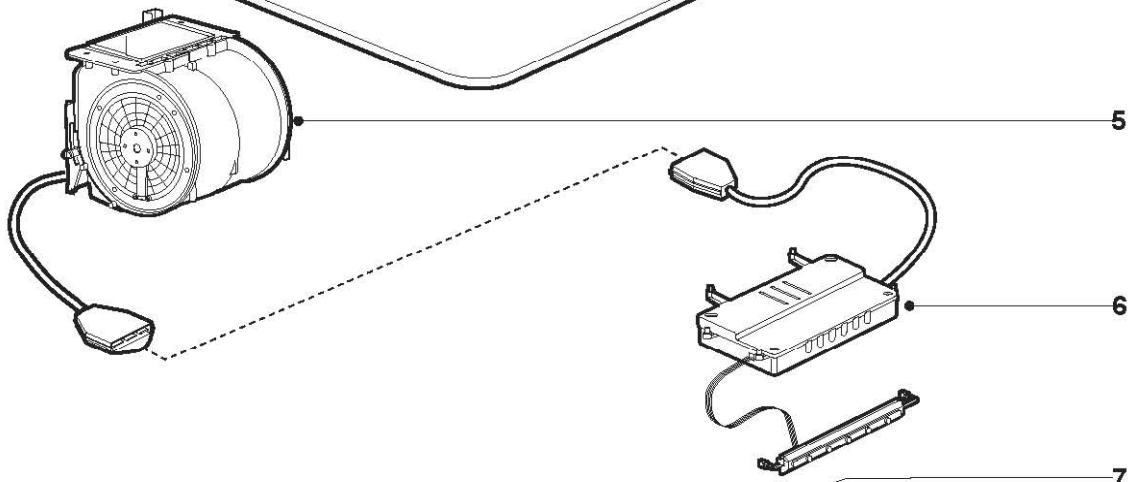

F25/90

Caple 900mm Chimney
Stainless Steel / Glass

F25/90

Caple 900mm Chimney Stainless Steel / Glass

Parts List

POS.	CODE		QUANTITY
1	AFCPSXAR	CHIMNEY UPPER SECTION	1
2	AFCPFXAR	CHIMNEY LOWER SECTION	1
3	AFCCXF25	HOOD	1
4	AFVTF25GE	GLASS	1
5	AGR01435FIME	MOTOR	1
6	AFAGCPLS35FIME	CONTROL	1
7	AFGF25SC	FILTER	1
8	AFSACACCF15	DOCUMENT	1
9	AFFARETTOALO	LAMP	2
10	AFRUA125	AIR OUTLET	1