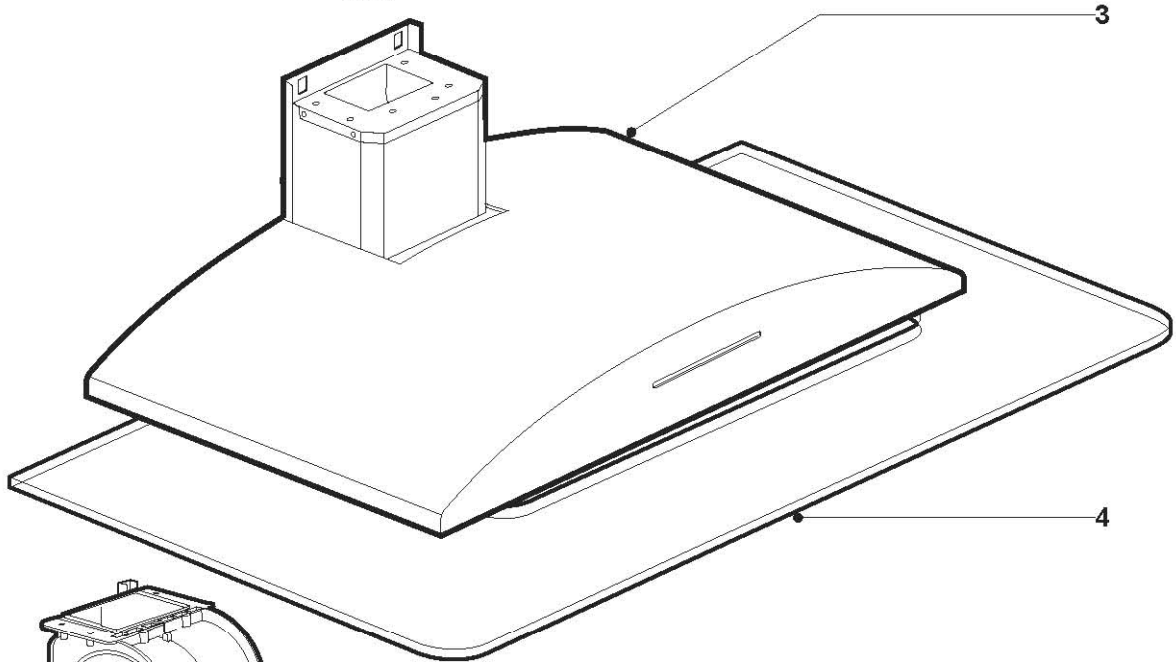

F25/90

Caple 900mm Chimney
Stainless Steel / Glass

F25/90

Caple 900mm Chimney Stainless Steel / Glass

Parts List

POS.	CODE		QUANTITY
1	AFCPSXAR	CHIMNEY UPPER SECTION	1
2	AFCPFXAR	CHIMNEY LOWER SECTION	1
3	AFCCXF25	HOOD	1
4	AFVTF25GE	GLASS	1
5	AGR01435FIME	MOTOR	1
6	AFAGCPLS35FIME	CONTROL	1
7	AFGF25SC	FILTER	1
8	AFSACACCF15	DOCUMENT	1
9	AFFARETTOALO	LAMP	2
10	AFRUA125	AIR OUTLET	1