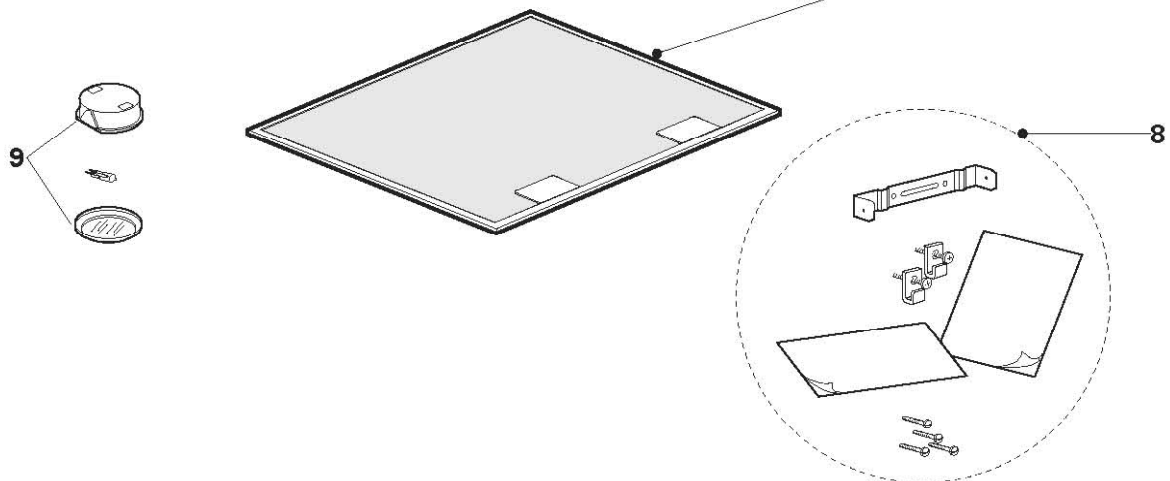

F25/90

Caple 900mm Chimney
Stainless Steel / Glass

F25/90

Caple 900mm Chimney Stainless Steel / Glass

Parts List

POS.	CODE		QUANTITY
1	AFCPSXAR	CHIMNEY UPPER SECTION	1
2	AFCPFXAR	CHIMNEY LOWER SECTION	1
3	AFCCXF25	HOOD	1
4	AFVTF25GE	GLASS	1
5	AGR01435FIME	MOTOR	1
6	AFAGCPLS35FIME	CONTROL	1
7	AFGF25SC	FILTER	1
8	AFSACACCF15	DOCUMENT	1
9	AFFARETTOALO	LAMP	2
10	AFRUA125	AIR OUTLET	1