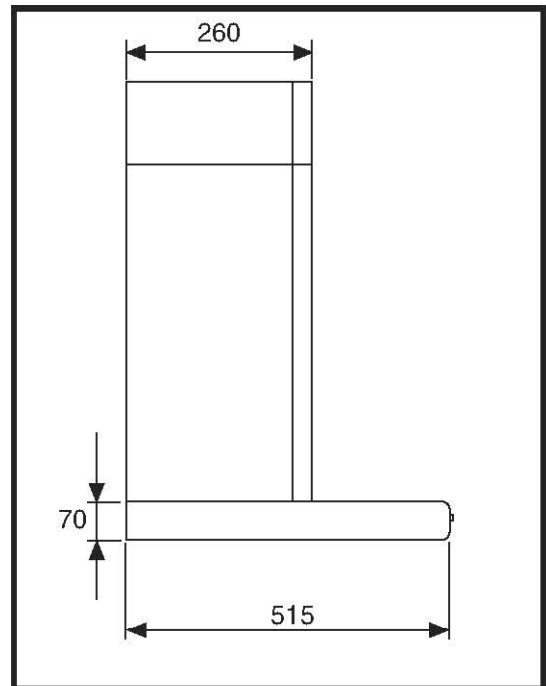

# F23/90

Caple 900mm Chimney  
Stainless Steel