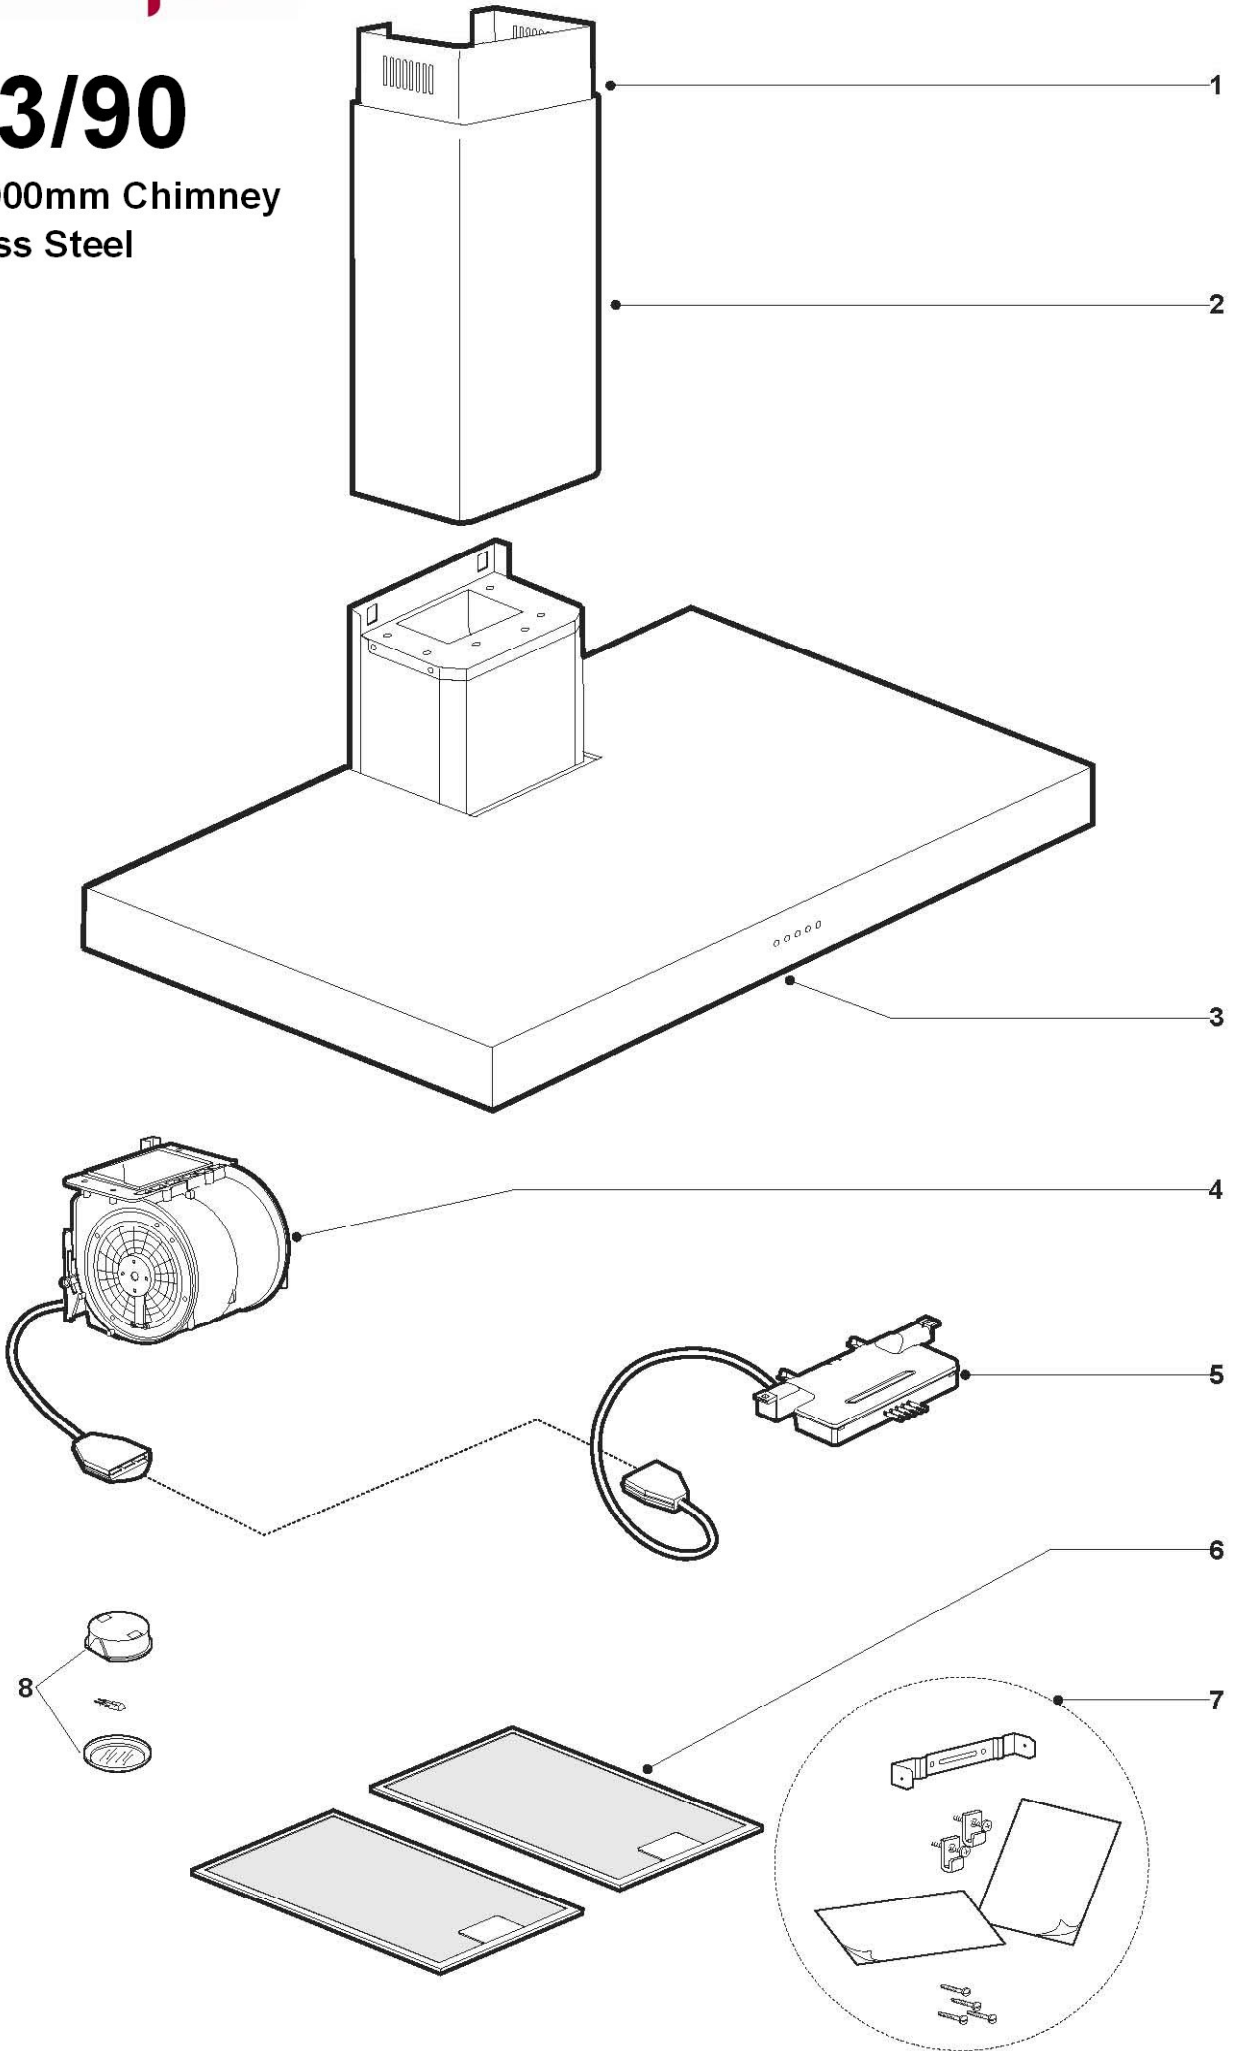

F23/90

Caple 900mm Chimney
Stainless Steel

F23/90

Caple 900mm Chimney Stainless Steel

Parts List

POS.	CODE		QUANTITY
1	AFCPSXAR	CHIMNEY UPPER SECTION	1
2	AFCPFXAR	CHIMNEY LOWER SECTION	1
3	AFCCF23X90H7	HOOD	1
4	AGR01435FIME	MOTOR	1
5	AFAGCPLS35FIME	CONTROL	1
6	AFGF1690	FILTER	2
7	AFSACACCF15	DOCUMENT	1
8	AFFARETTOALO	LAMP	2
9	AFRUA125	AIR OUTLET	1