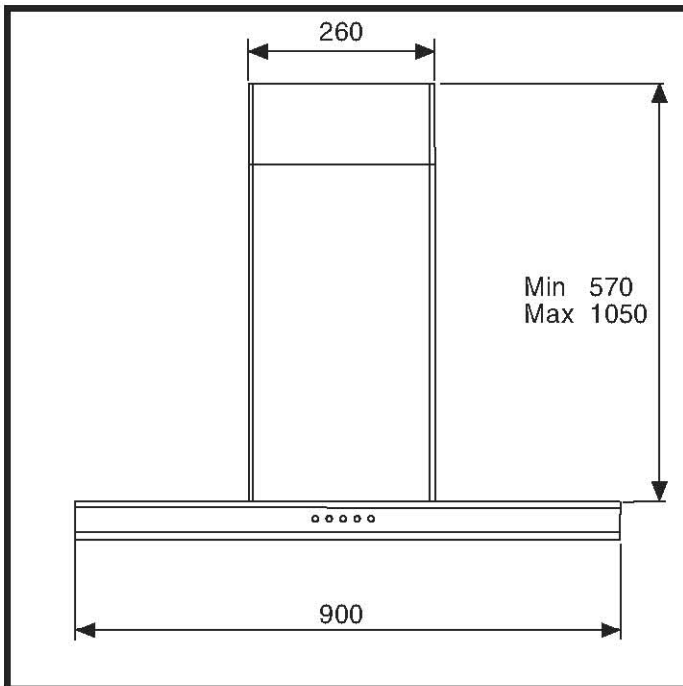

F23/90

Caple 900mm Chimney
Stainless Steel