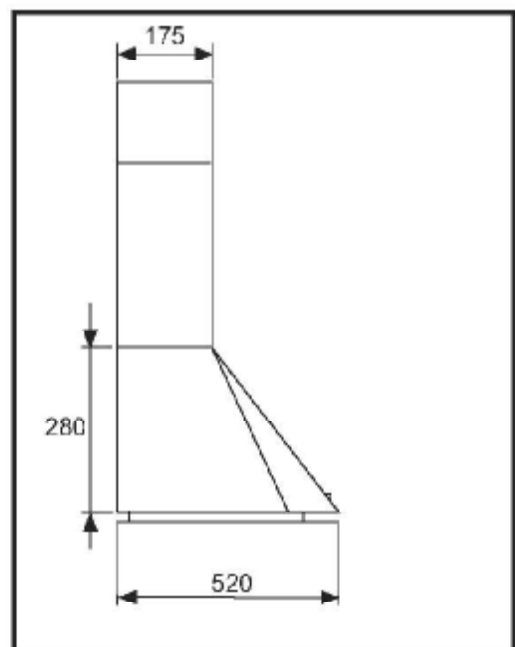

F20/90

Caple 900mm Chimney Stainless Steel

F20/90

Caple 900mm Chimney
Stainless Steel

F20/90

Caple 900mm Chimney Stainless Steel

Parts List

POS.	CODE		QUANTITY
1	AFCPSBX375	CHIMNEY UPPER SECTION	1
2	AFCPFBX388	CHIMNEY LOWER SECTION	1
3	AFCCF20X90	HOOD	1
4	AFAPMESXF20	CONSOLE	1
5	AGR01435FIME	MOTOR	1
6	AFAGCPLS35FIME	CONTROL	1
7	AFGF6	FILTER	3
8	DOC01585	DOCUMENT	1
9	AFFARETTOALO	LAMP	2
10	AFRUA125	AIR OUTLET	1
11	3010DF	FILTERING OUTLET	1