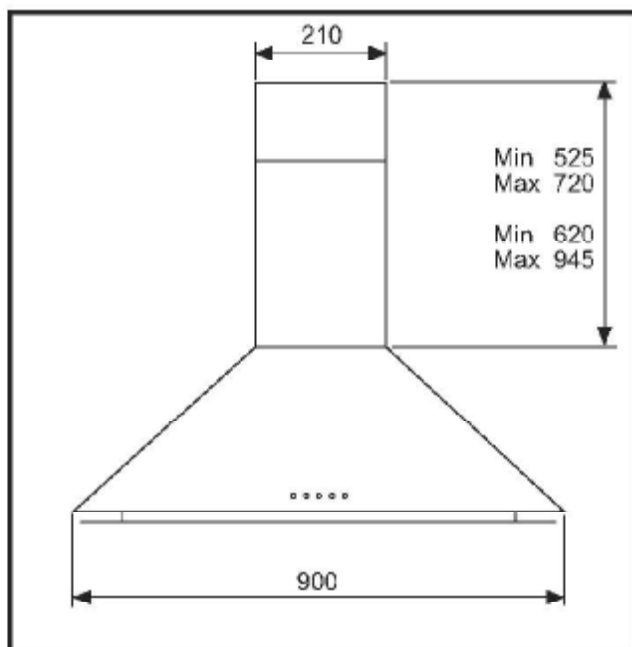

F20/90

Caple 900mm Chimney Stainless Steel

F20/90

Caple 900mm Chimney
Stainless Steel

F20/90

Caple 900mm Chimney Stainless Steel

Parts List

POS.	CODE		QUANTITY
1	AFCPSBX375	CHIMNEY UPPER SECTION	1
2	AFCPFBX388	CHIMNEY LOWER SECTION	1
3	AFCCF20X90	HOOD	1
4	AFAPMESXF20	CONSOLE	1
5	AGR01435FIME	MOTOR	1
6	AFAGCPLS35FIME	CONTROL	1
7	AFGF6	FILTER	3
8	DOC01585	DOCUMENT	1
9	AFFARETTOALO	LAMP	2
10	AFRUA125	AIR OUTLET	1
11	3010DF	FILTERING OUTLET	1