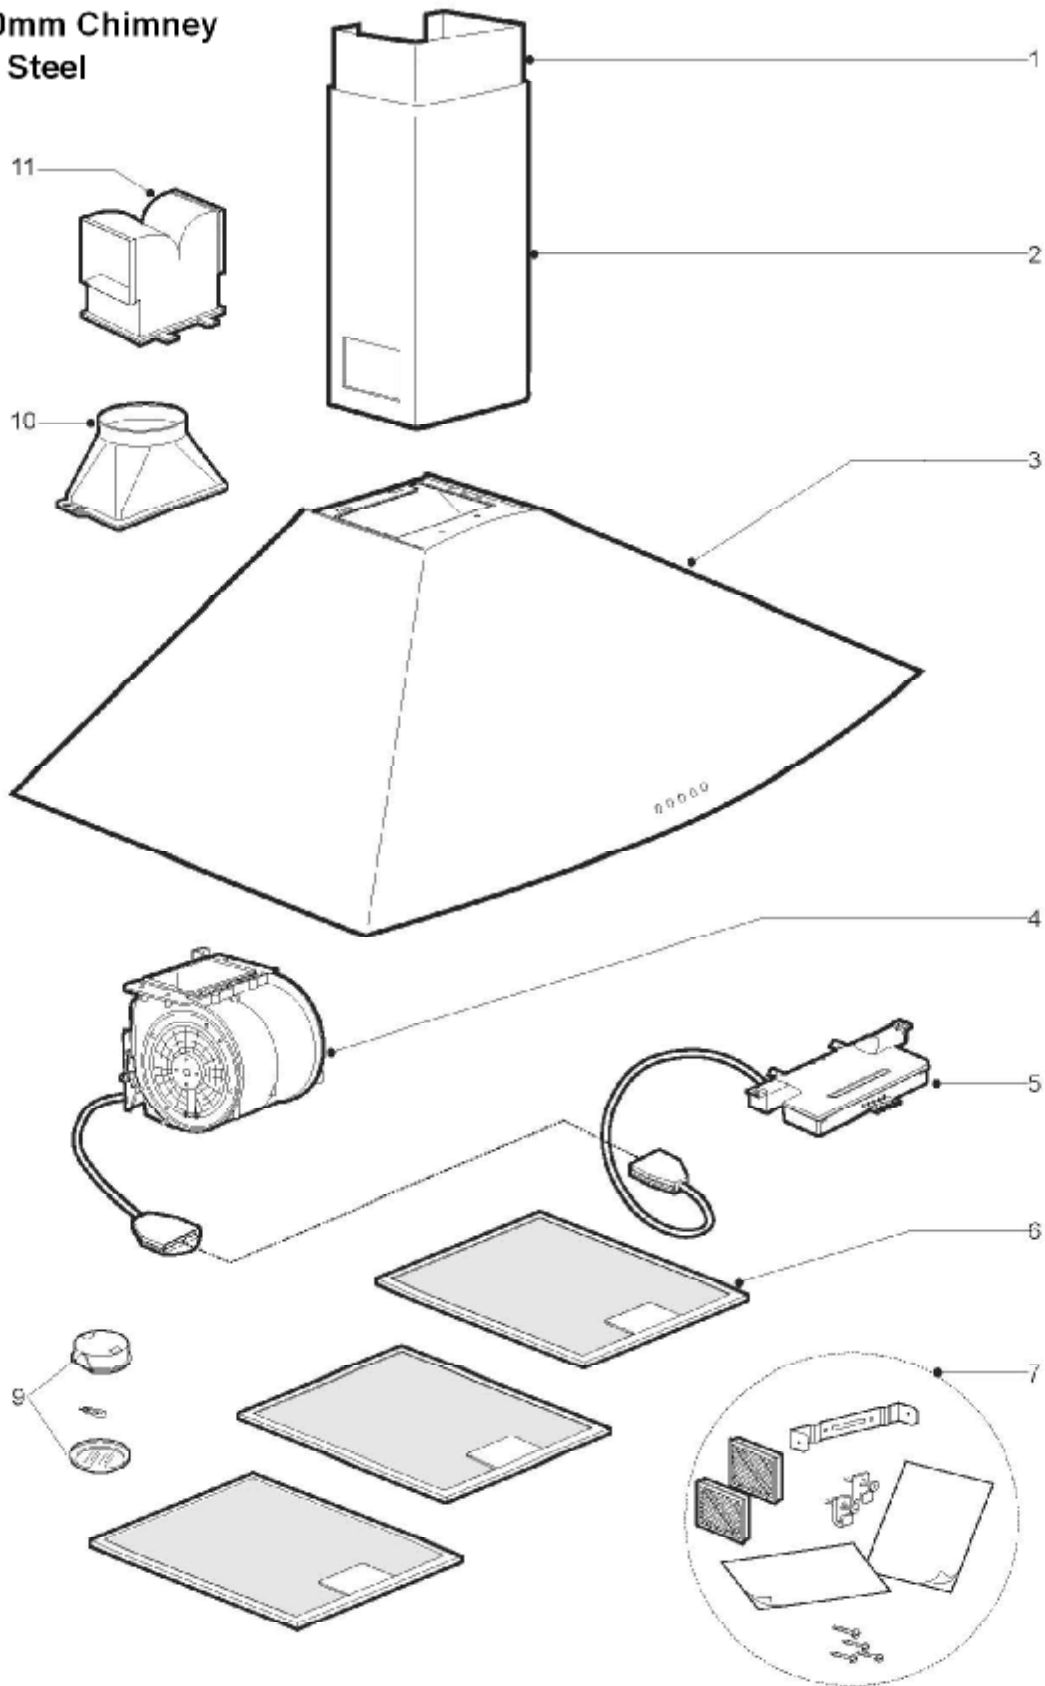

F20/90

Caple 900mm Chimney Stainless Steel

F20/90

Caple 900mm Chimney
Stainless Steel

F20/90

Caple 900mm Chimney Stainless Steel

Parts List

POS.	CODE		QUANTITY
1	AFCPSBX375	CHIMNEY UPPER SECTION	1
2	AFCPFBX388	CHIMNEY LOWER SECTION	1
3	AFCCF20X90	HOOD	1
4	AFAPMESXF20	CONSOLE	1
5	AGR01435FIME	MOTOR	1
6	AFAGCPLS35FIME	CONTROL	1
7	AFGF6	FILTER	3
8	DOC01585	DOCUMENT	1
9	AFFARETTOALO	LAMP	2
10	AFRUA125	AIR OUTLET	1
11	3010DF	FILTERING OUTLET	1