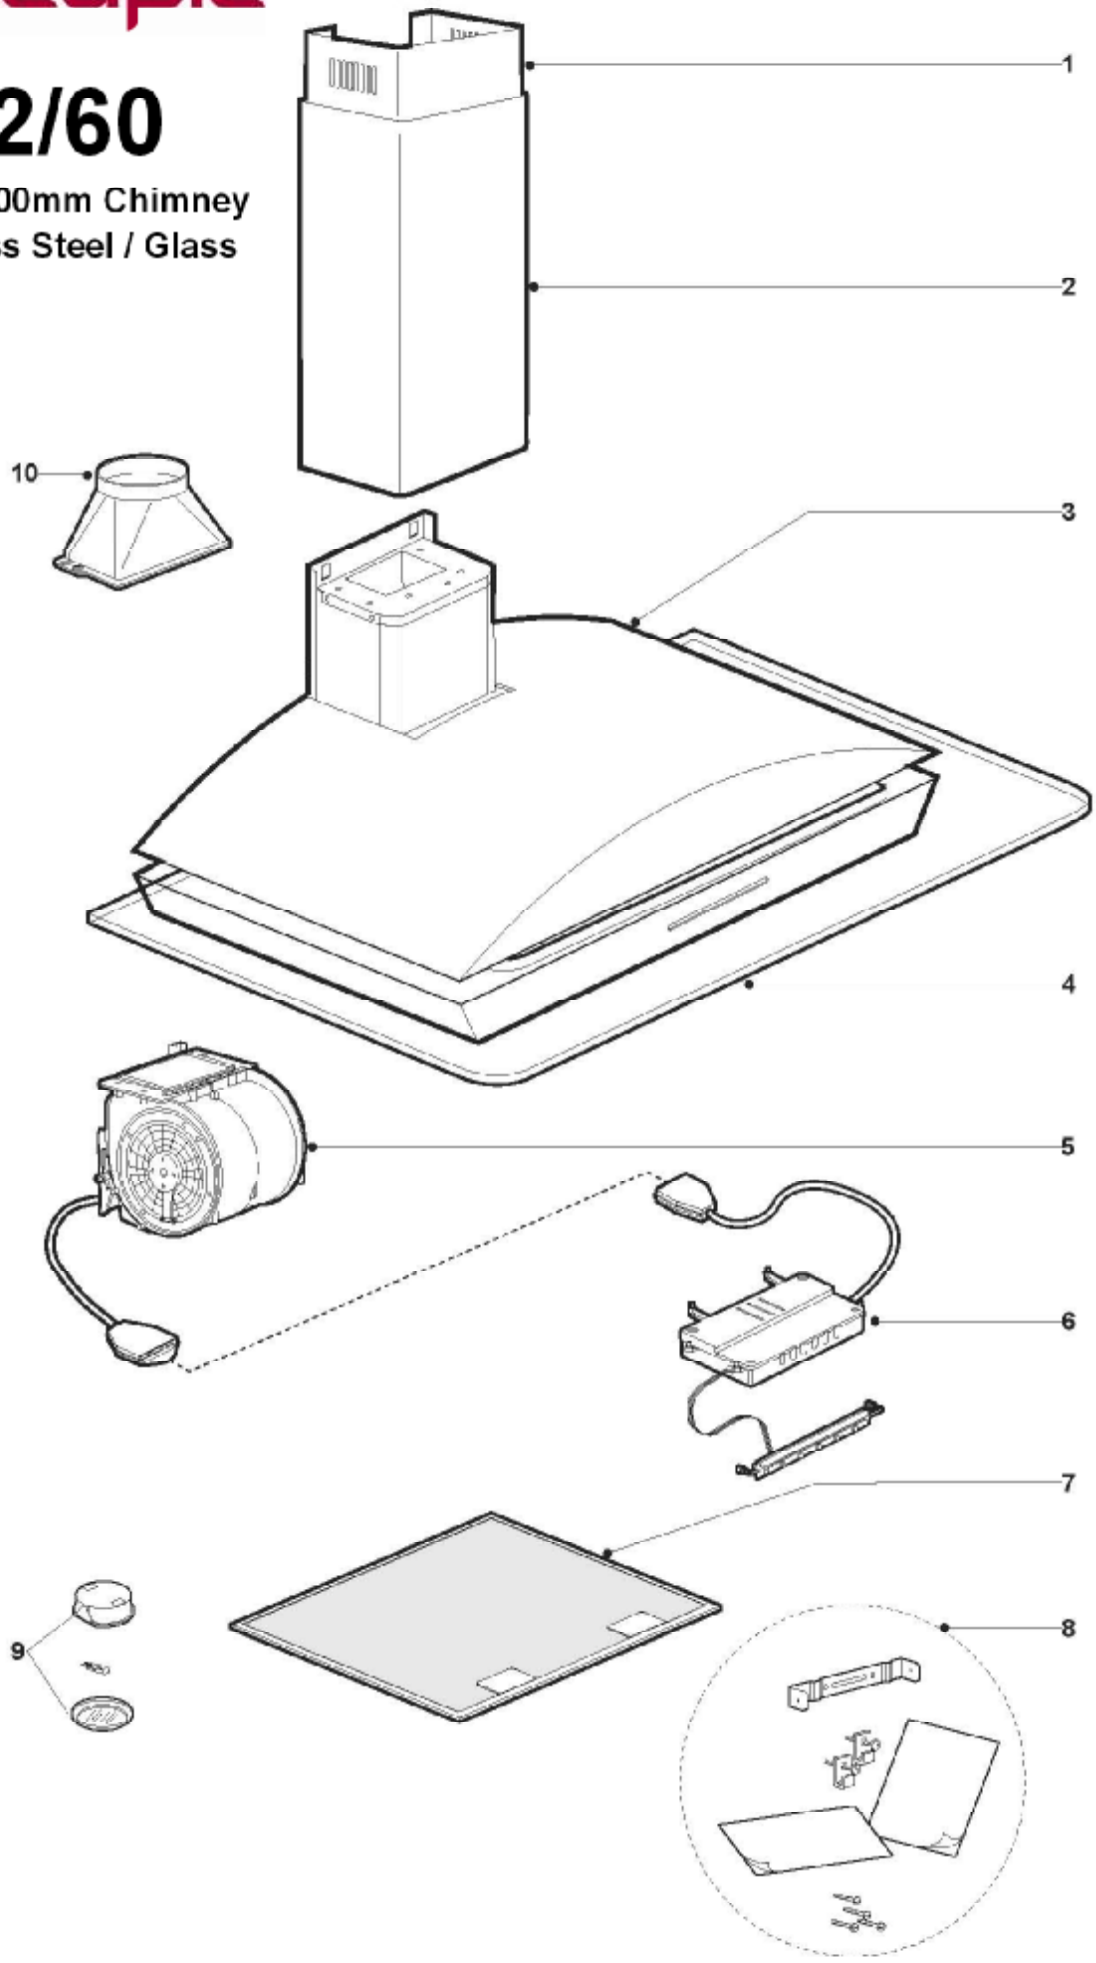

# F12/60

Caple 600mm Chimney  
Stainless Steel / Glass