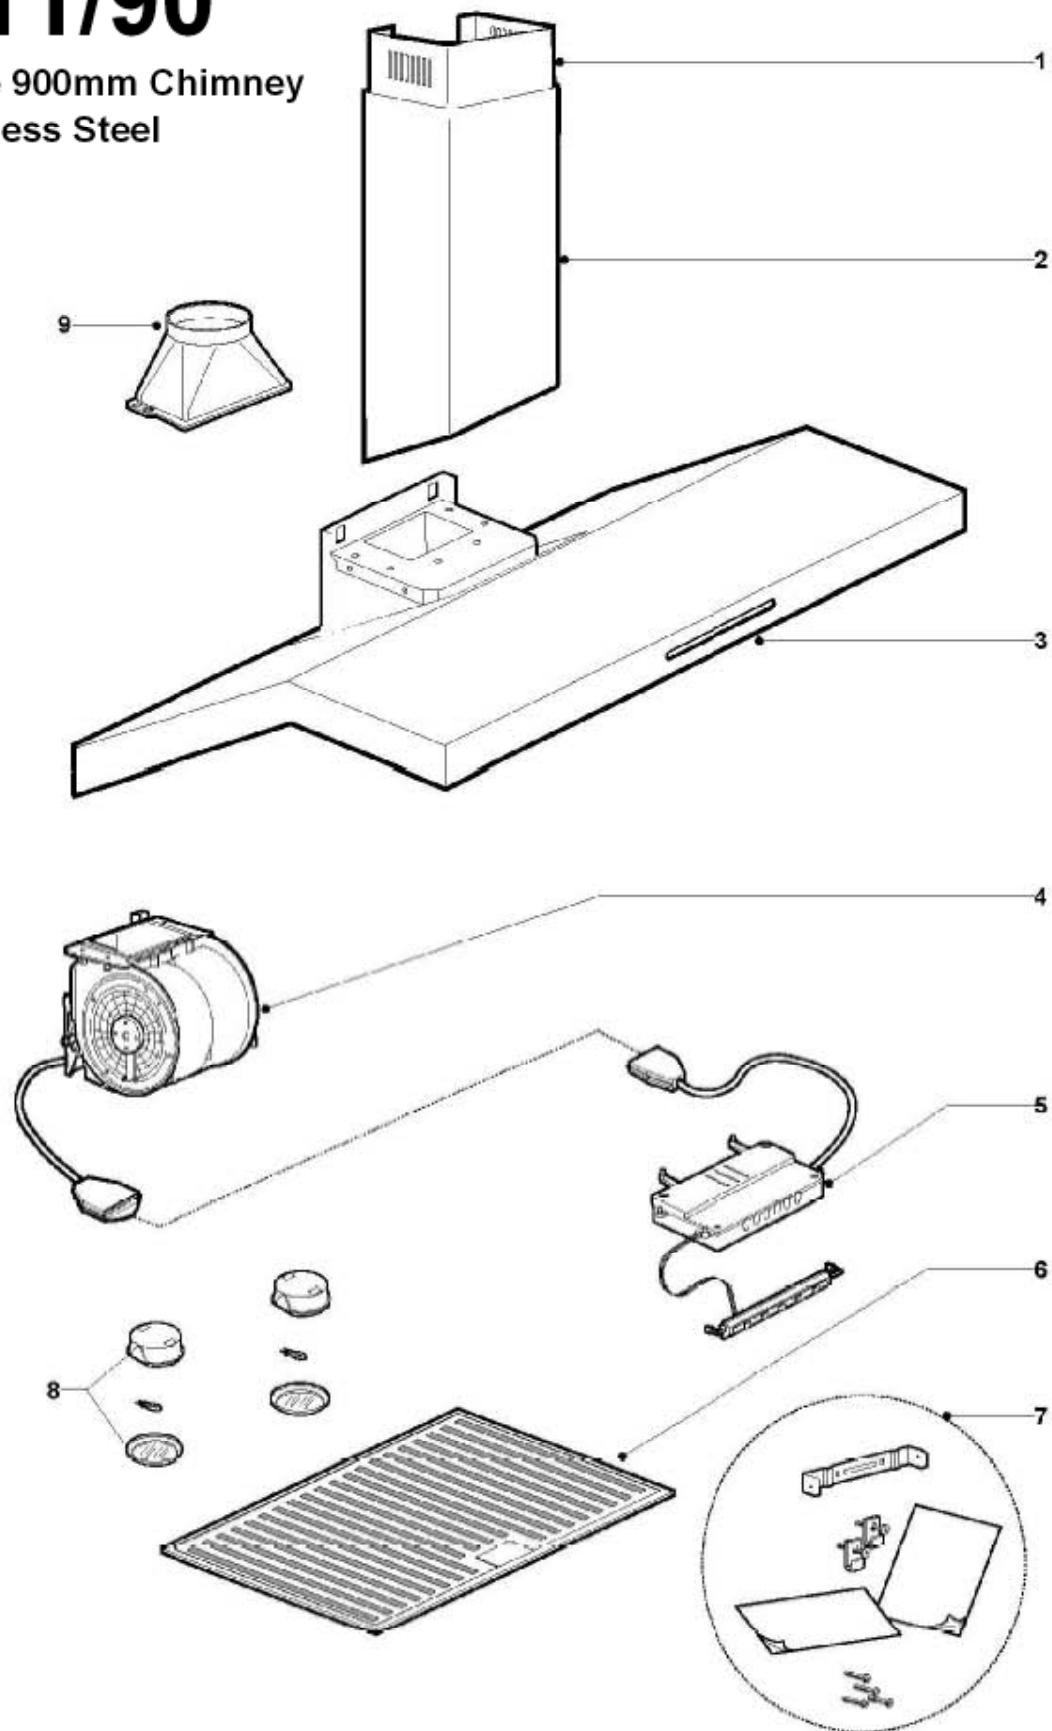

F11/90

Caple 900mm Chimney
Stainless Steel

F11/90

Caple 900mm Chimney Stainless Steel

Parts List

POS.	CODE		QUANTITY
1	AFCPSF11X	CHIMNEY UPPER SECTION	1
2	AFCPFF11X	CHIMNEY LOWER SECTION	1
3	AFCCF11X90RLN	HOOD	1
4	AFAGMALU900E	MOTOR	1
5	AFAGCPLRELEN	CONTROL	1
6	AFGF11L	FILTER	1
7	AFFARETTOALO	LAMP	2
8	AFSACACCF15	DOCUMENTS	1