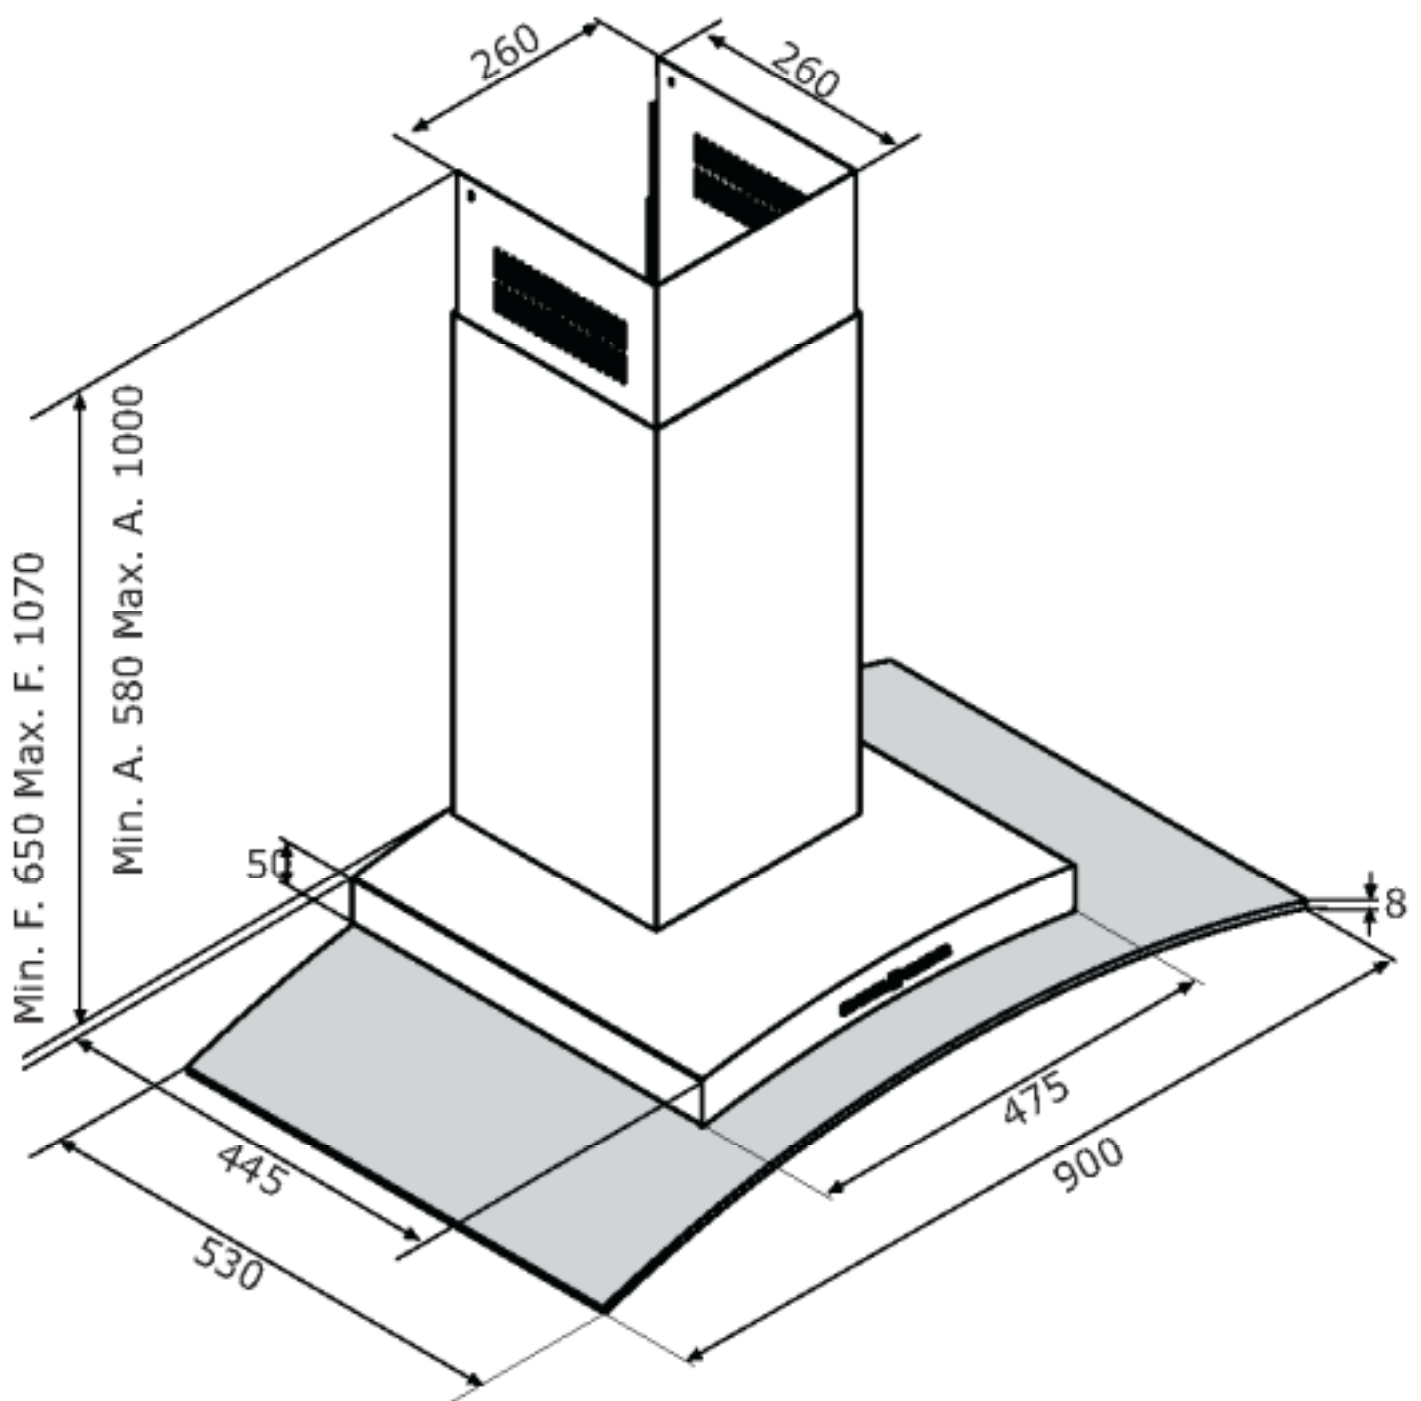

# AC900SS

Caple Arc 900mm Chimney