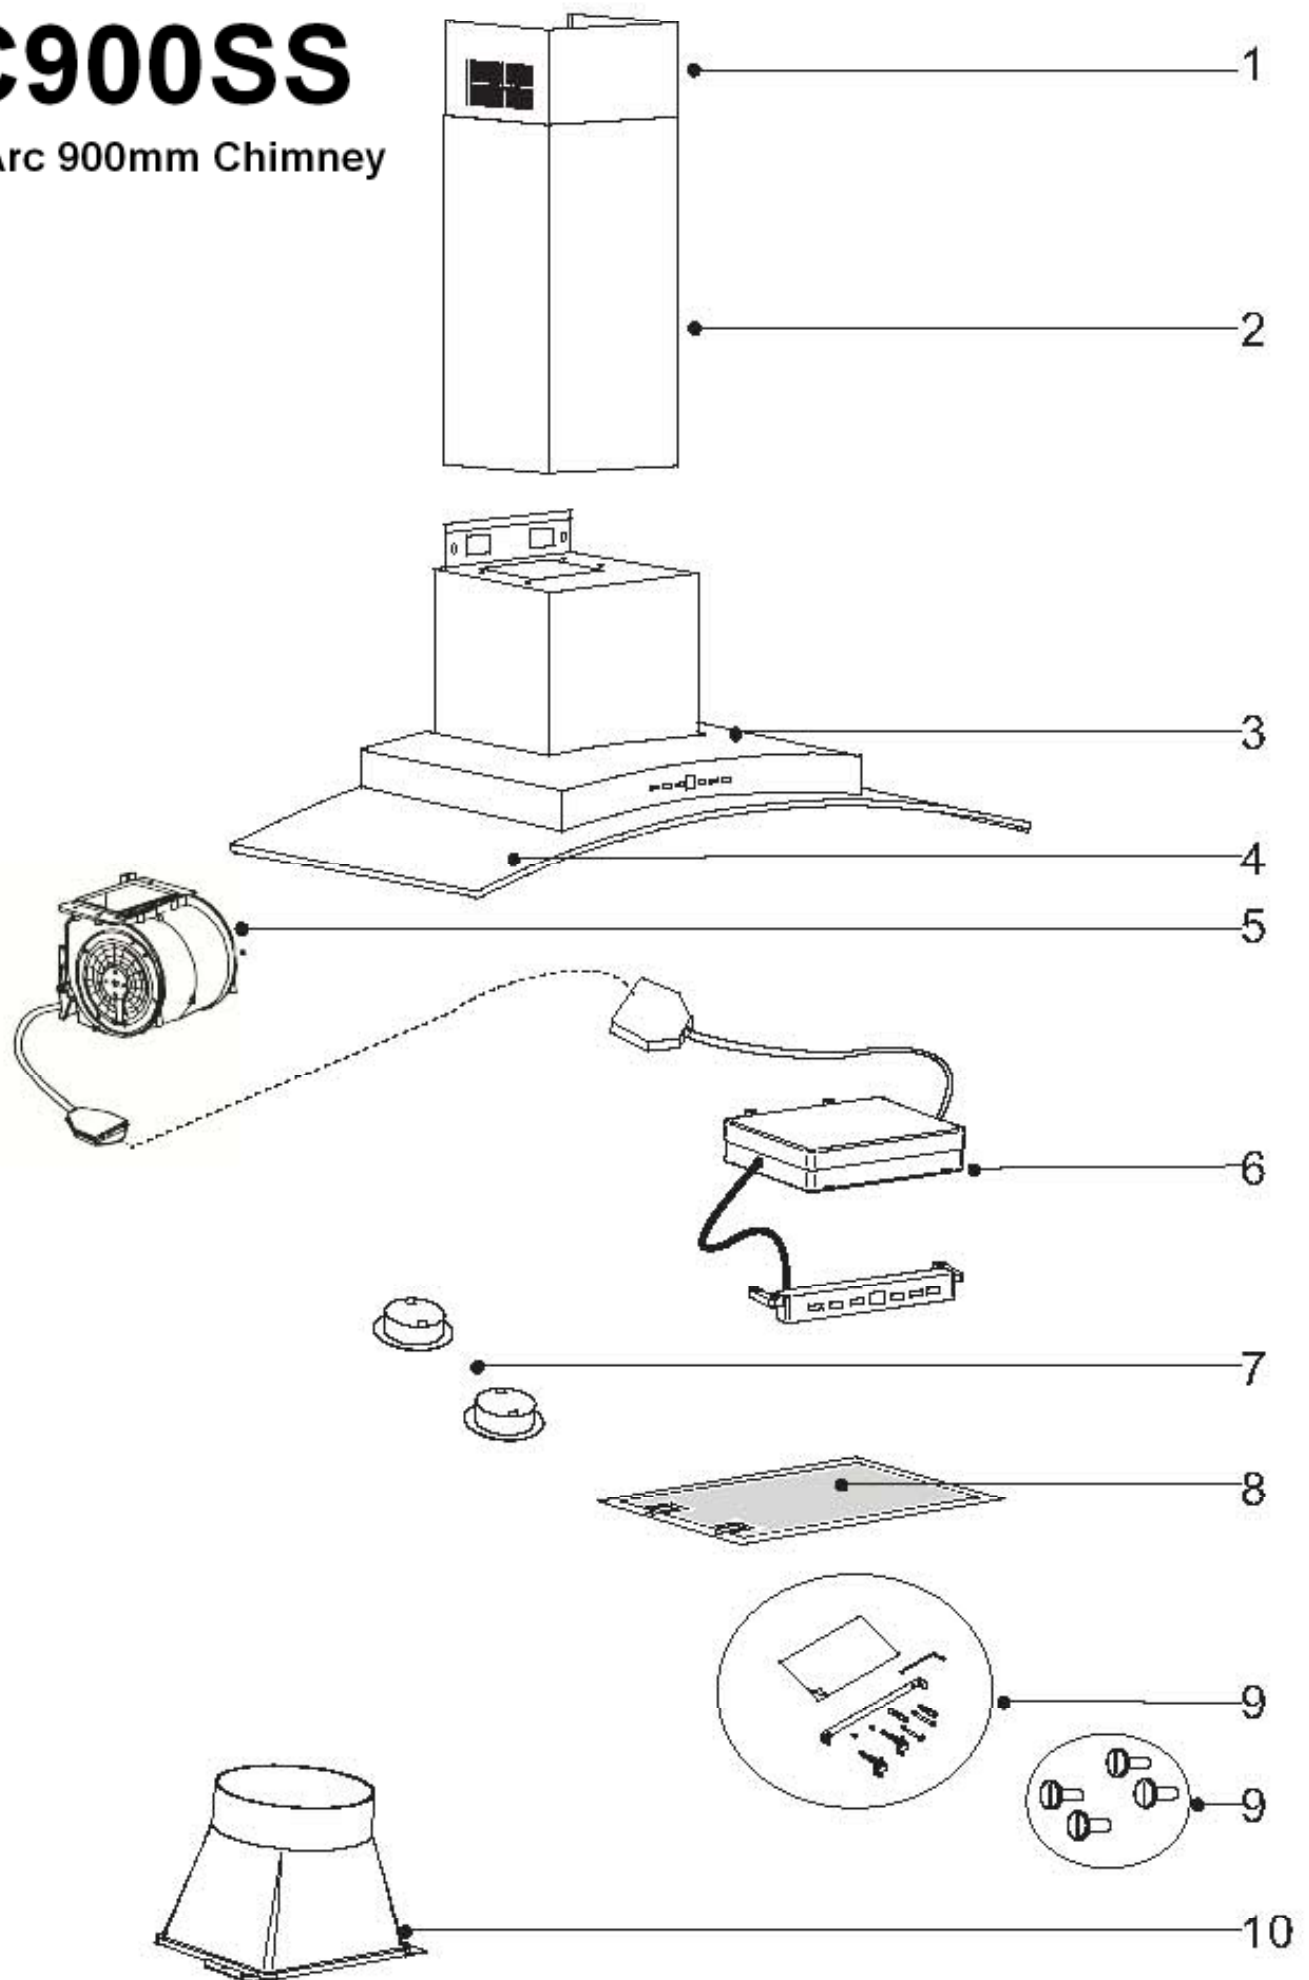

# AC900SS

Caple Arc 900mm Chimney

## AC900SS

Caple Arc 900mm Chimney

Item	Part	Description	Quantity
1	AFCONFCSF16X	Chimney Upper section	1
2	AFCONFCFF16X	Chimney Lower section	1
3	AFCCF70DS	Hood	1
4	AFCVF7090T	Glass	1
5	AFCAGR01435/T	Motor	1
6	AFAGCELXDS	Control pannel	1
7	AFFARETTOALO	Lamp	2
8	AFGF65	Filter	1
9	AFSACACCF15	Documentation	1
10	AFRUA125	Air outlet	1