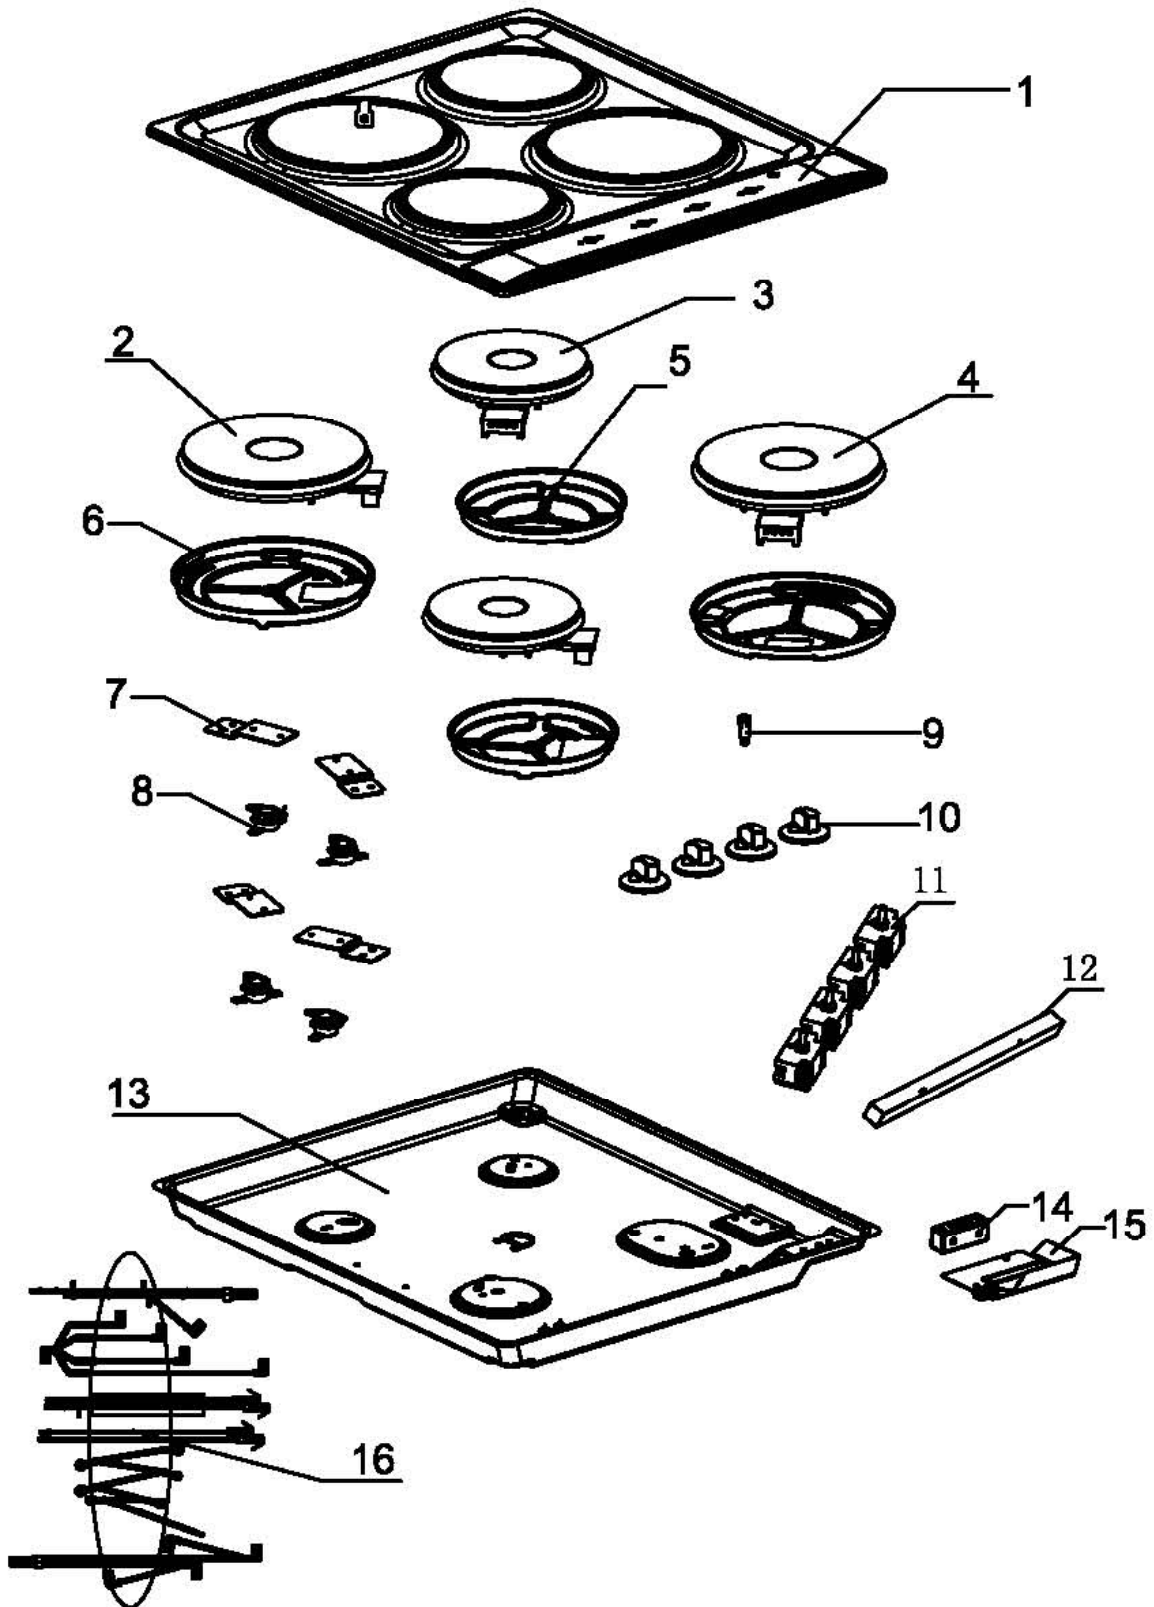

C604E

Caple 4 Plate Electric Hob

Technical information

C604E

Cagle 4 Plate Electric Hob

C604E - Caple 4 Plate Electric Hob

Item	Part Code	Description	Qty
1	HC-55-3-01	Front panel	1
2	HA-55-12-03	Heating element - 2 kW	1
3	HA-55-12-04	Heating element - 1.5 kW	1
4	HA-55-12-05	Heating element - 1 kW	2
5	HC-55-12-01	Base cover - 1 kW	2
6	HC-55-12-02	Base cover - 2 and 1.5 kW	2
16	HA-55-02	Light	1
16	HC-55-LX-01	Wiring loom	1
17	HA-55-12-02	Sever-step switch	4
18	HA-55-39	heat Insulation fibre	1
19	HA-55-08	Terminal block - ceramic	1
20	HA-55-09	Board - power cable	1
21	HA-55-10	Bottom plate	1
36	HA-55-12-16	Temperature limiter	4
37	HB-55G-00-29	Bracket-Temperature limiter assembly	4
42	HA-55-21-00-01	Knobs	4

C604E

Caple 4 Plate Electric Hob