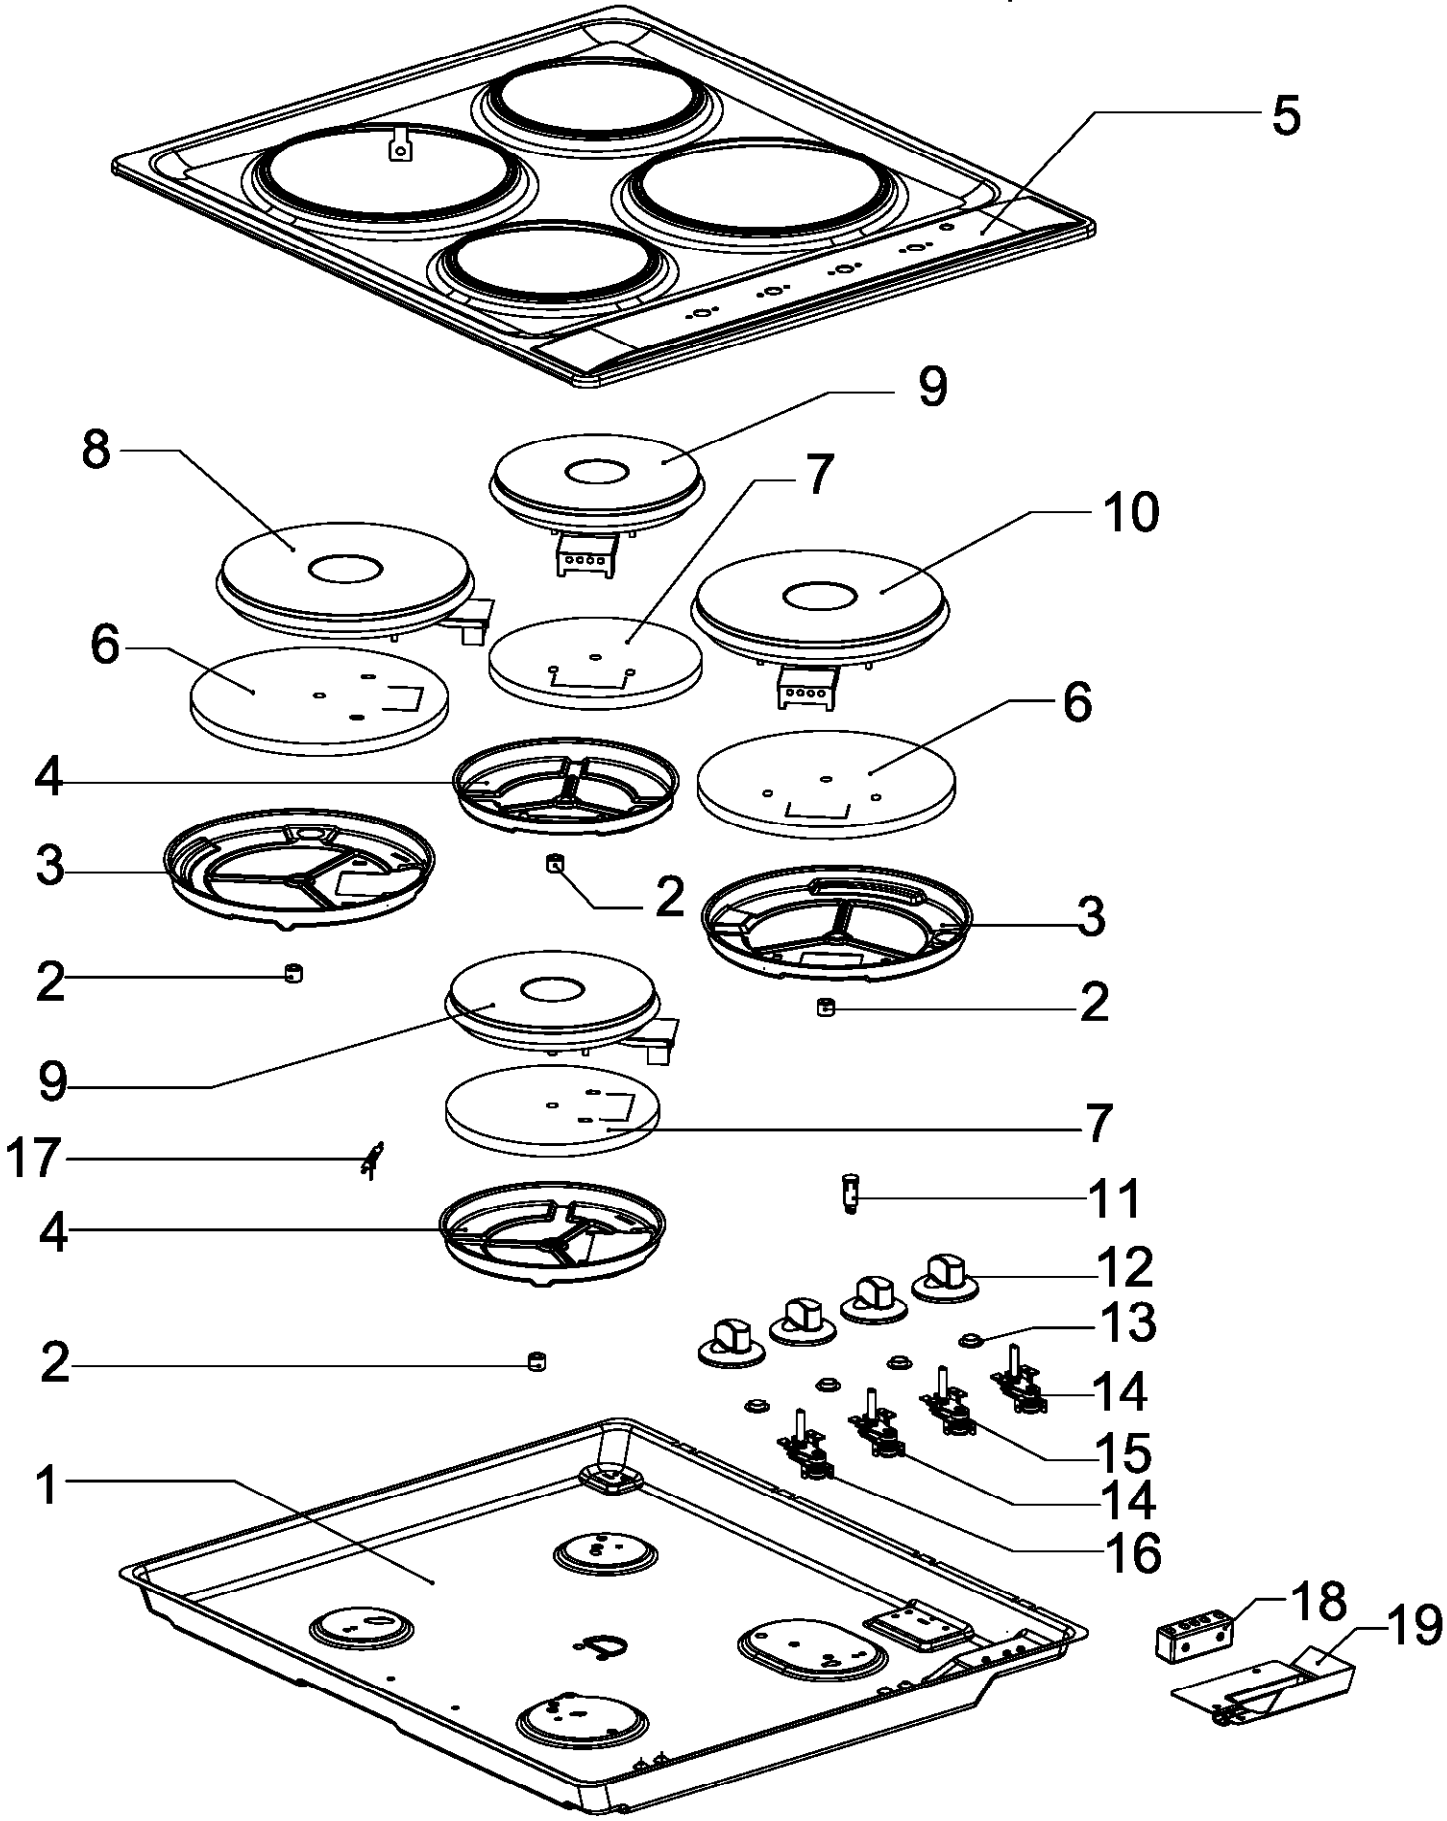

# C603E

Caple 4 Plate Electric Hob

Technical information

# C603E

Caple 4 Plate Electric Hob

## C603E - Caple 4 Plate Electric Hob

Item	Part Code	Description	Qty
1	HA-55-10	Bottom plate	1
2	HB-55G-00-19	Limiter	4
3	HB-55G-00-17	Base cover - 2 and 1.5 kW	2
4	HB-55G-00-18	Base cover - 1 kW	2
5	HA-55-01	Front panel	1
6	HA-55-05	Insulation - 2 and 1.5 kW	2
7	HA-55-06	Insulation - 1 kW	2
8	HB-55G-00-04-00	Heating element - 2 kW	1
9	HB-55G-00-06-00	Heating element - 1 kW	2
10	HB-55G-00-05-00	Heating element - 1.5 kW	1
11	HA-55-02	Light	1
12	HA-55-21-00	Knobs	4
13	HA-55-04	Nuts - Switch	4
14	HA-55-03-01	Adjustable Thermostat1-1kW	2
15	HA-55-03-02	Adjustable Thermostat2-1.5kW	1
16	HA-55-03-03	Adjustable Thermostat3-2KW	1
17	HA-55-07	Fixing plate - wiring	4
18	HA-55-08	Terminal block - ceramic	1
19	HA-55-09	Board - power cable	1